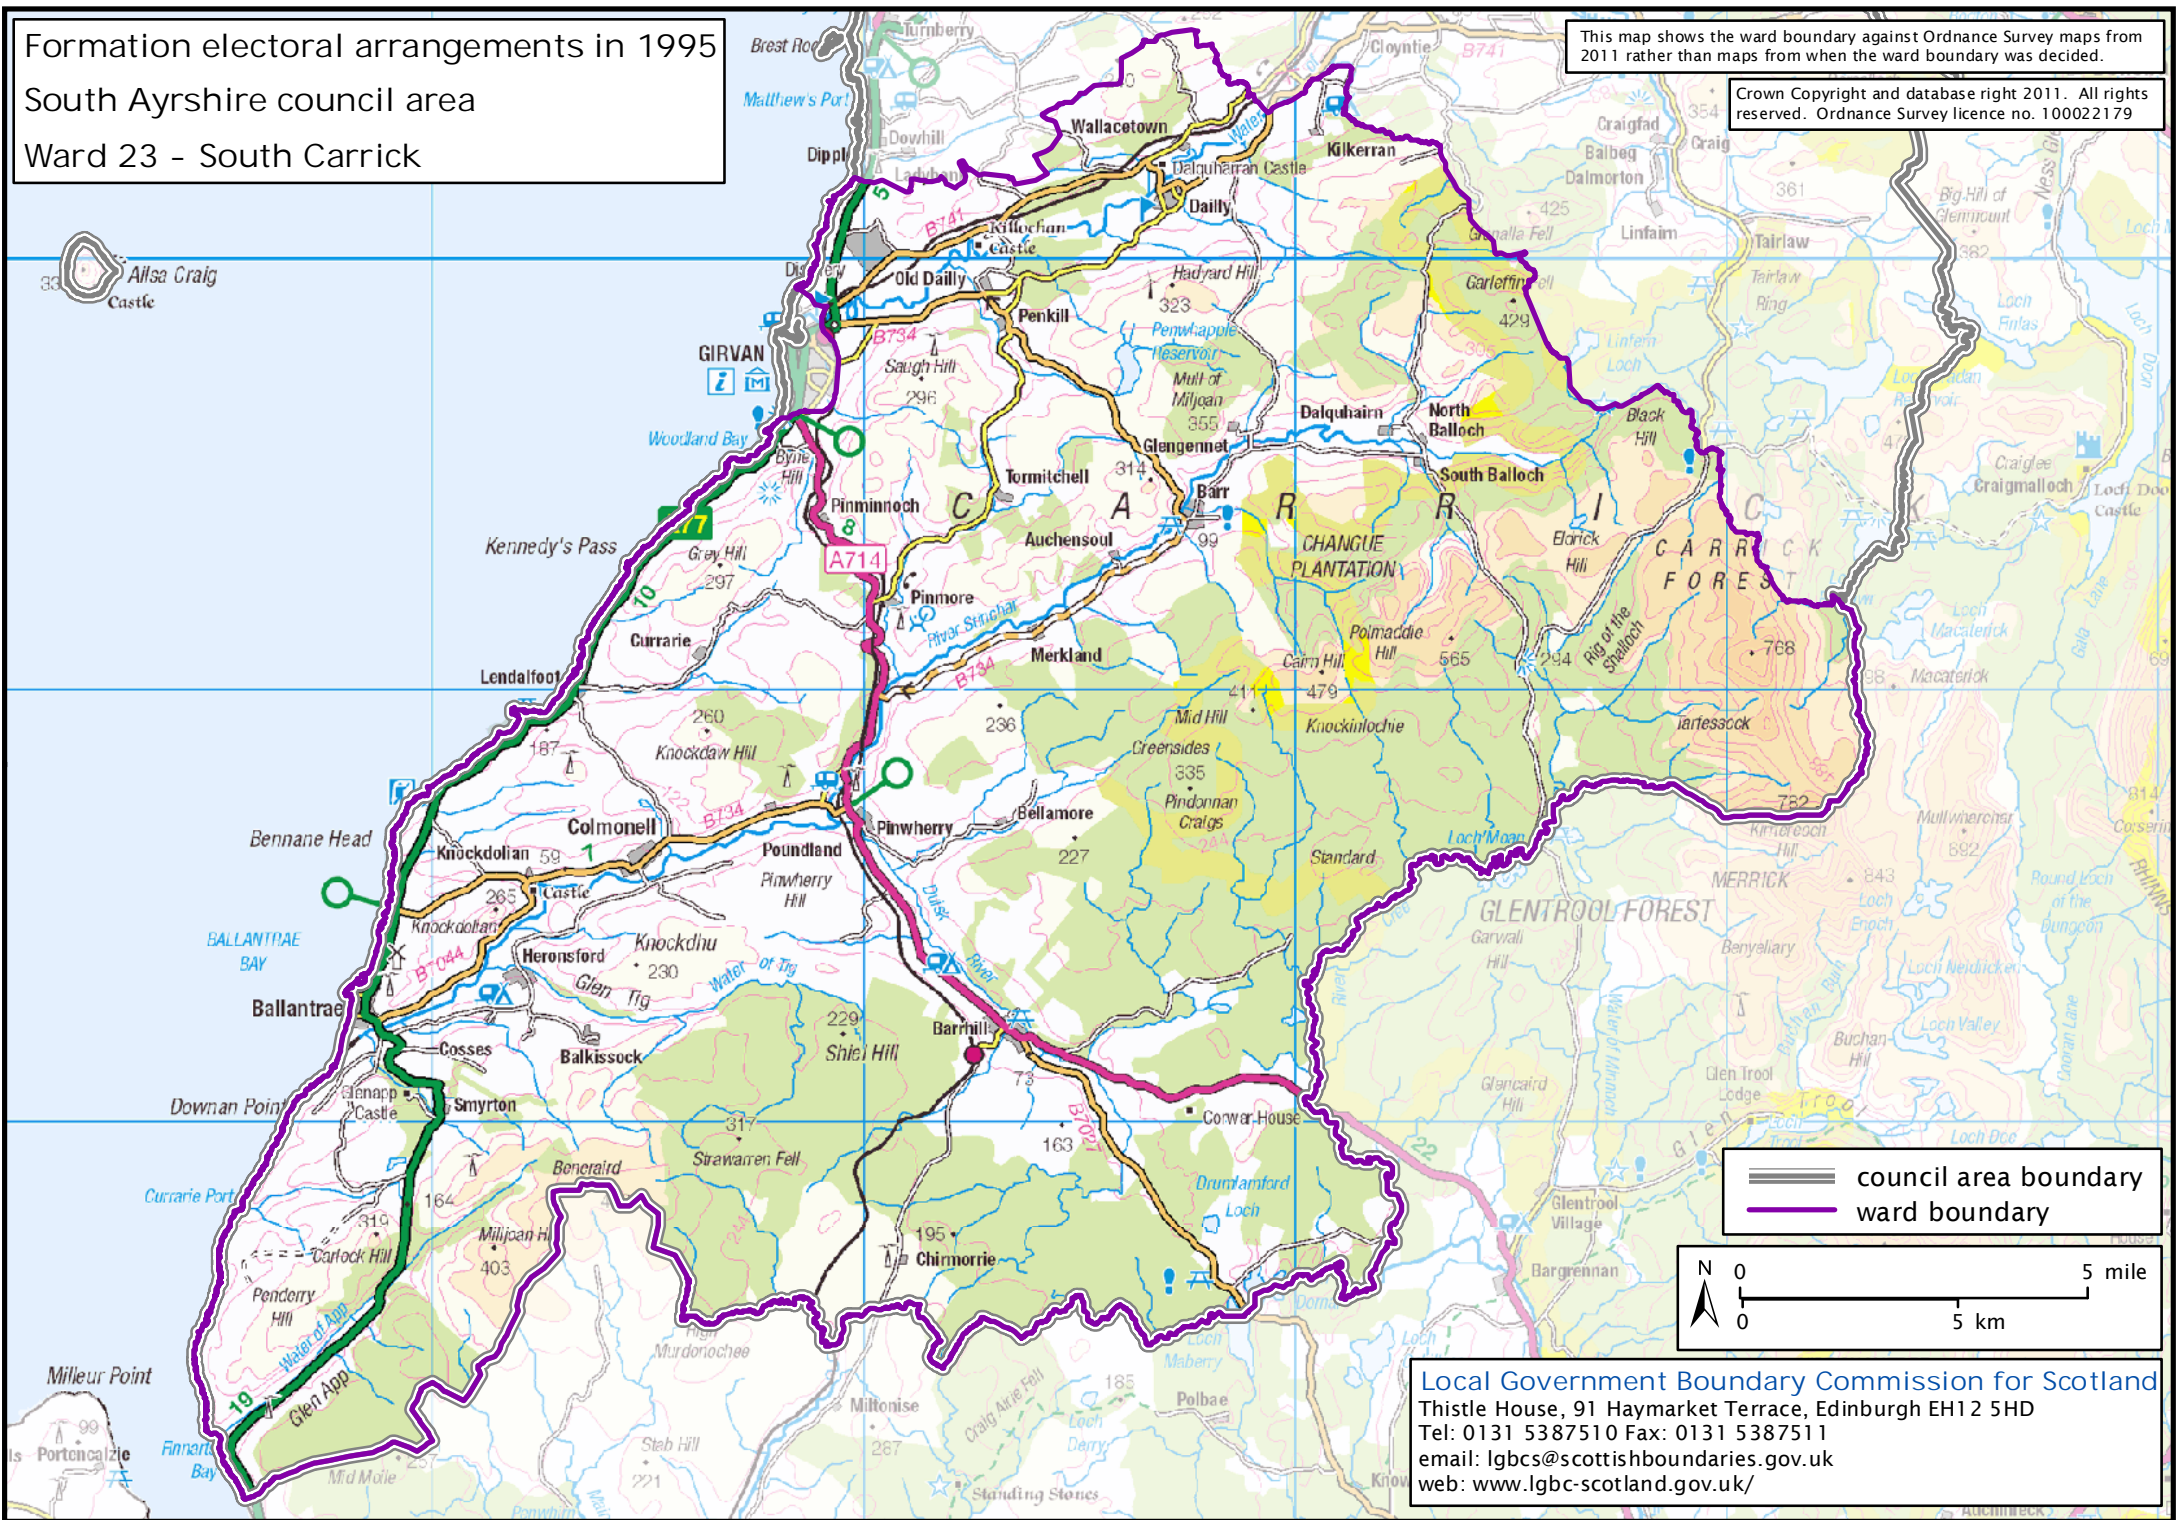

Formation electoral arrangements in 1995  
 South Ayrshire council area  
 Ward 23 - South Carrick

This map shows the ward boundary against Ordnance Survey maps from 2011 rather than maps from when the ward boundary was decided.

Crown Copyright and database right 2011. All rights reserved. Ordnance Survey licence no. 10002179

 council area boundary  
 ward boundary

Local Government Boundary Commission for Scotland  
 Thistle House, 91 Haymarket Terrace, Edinburgh EH12 5HD  
 Tel: 0131 5387510 Fax: 0131 5387511  
 email: [lgbc@scottishboundaries.gov.uk](mailto:lgbc@scottishboundaries.gov.uk)  
 web: [www.lgbc-scotland.gov.uk/](http://www.lgbc-scotland.gov.uk/)