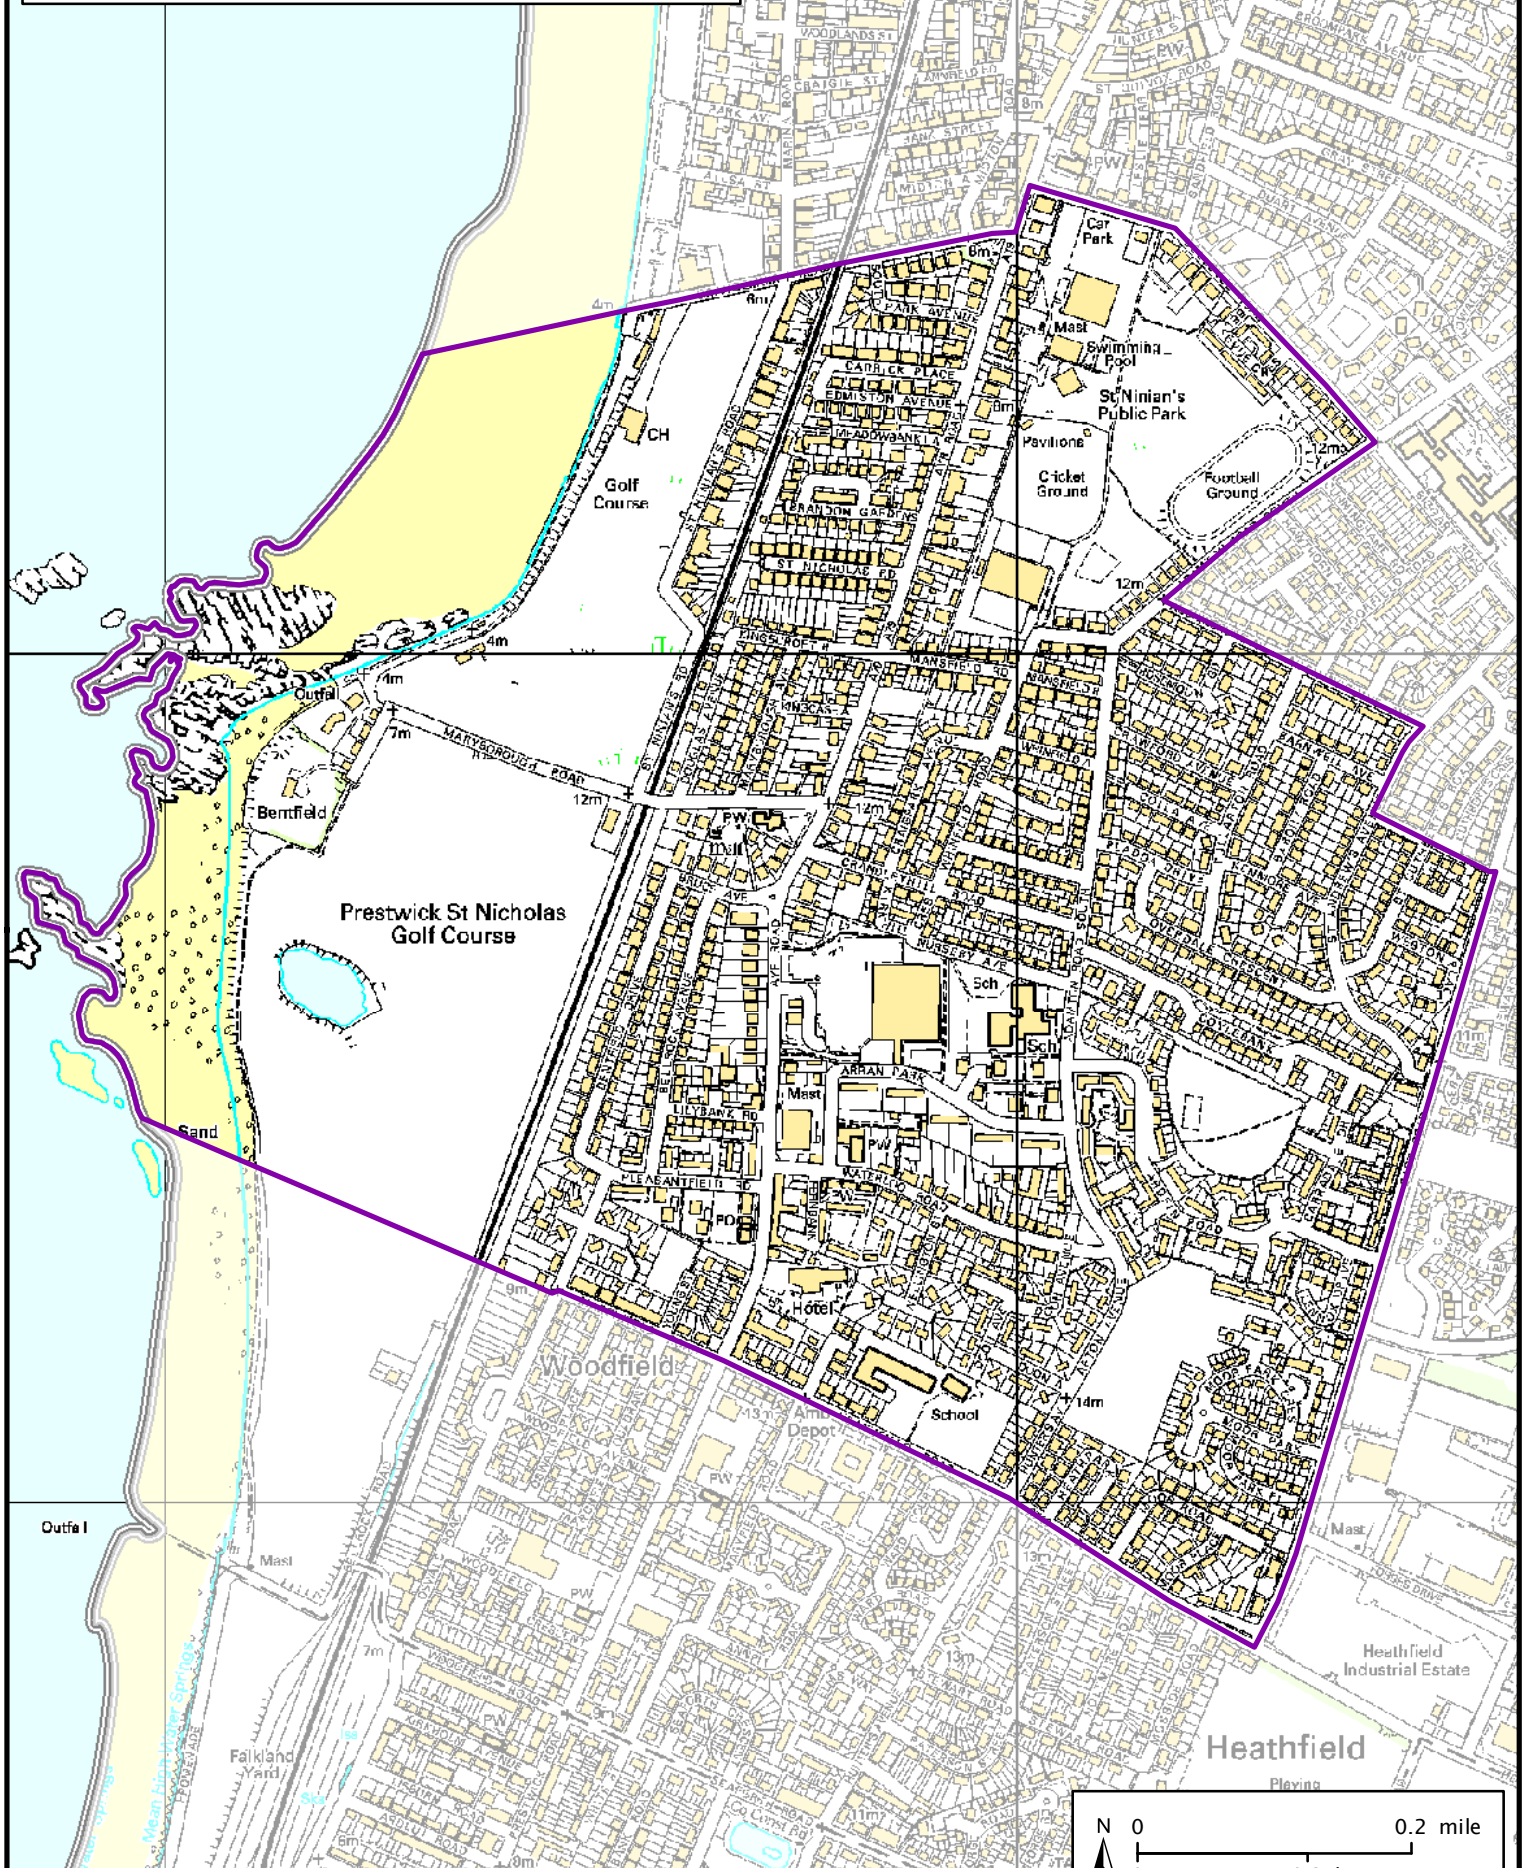

Formation electoral arrangements in 1995
South Ayrshire council area
Ward 3 - Kingcase

This map shows the ward boundary against Ordnance Survey maps from 2011 rather than maps from when the ward boundary was decided.

Crown Copyright and database right 2011. All rights reserved. Ordnance Survey licence no. 10002179

Local Government Boundary Commission for Scotland
Thistle House, 91 Haymarket Terrace, Edinburgh EH12 5HD
Tel: 0131 538 7510 Fax: 0131 538 7511
email: lgbcscottishboundaries.gov.uk web: www.lgbc-scotland.gov.uk

— council area boundary
— ward boundary