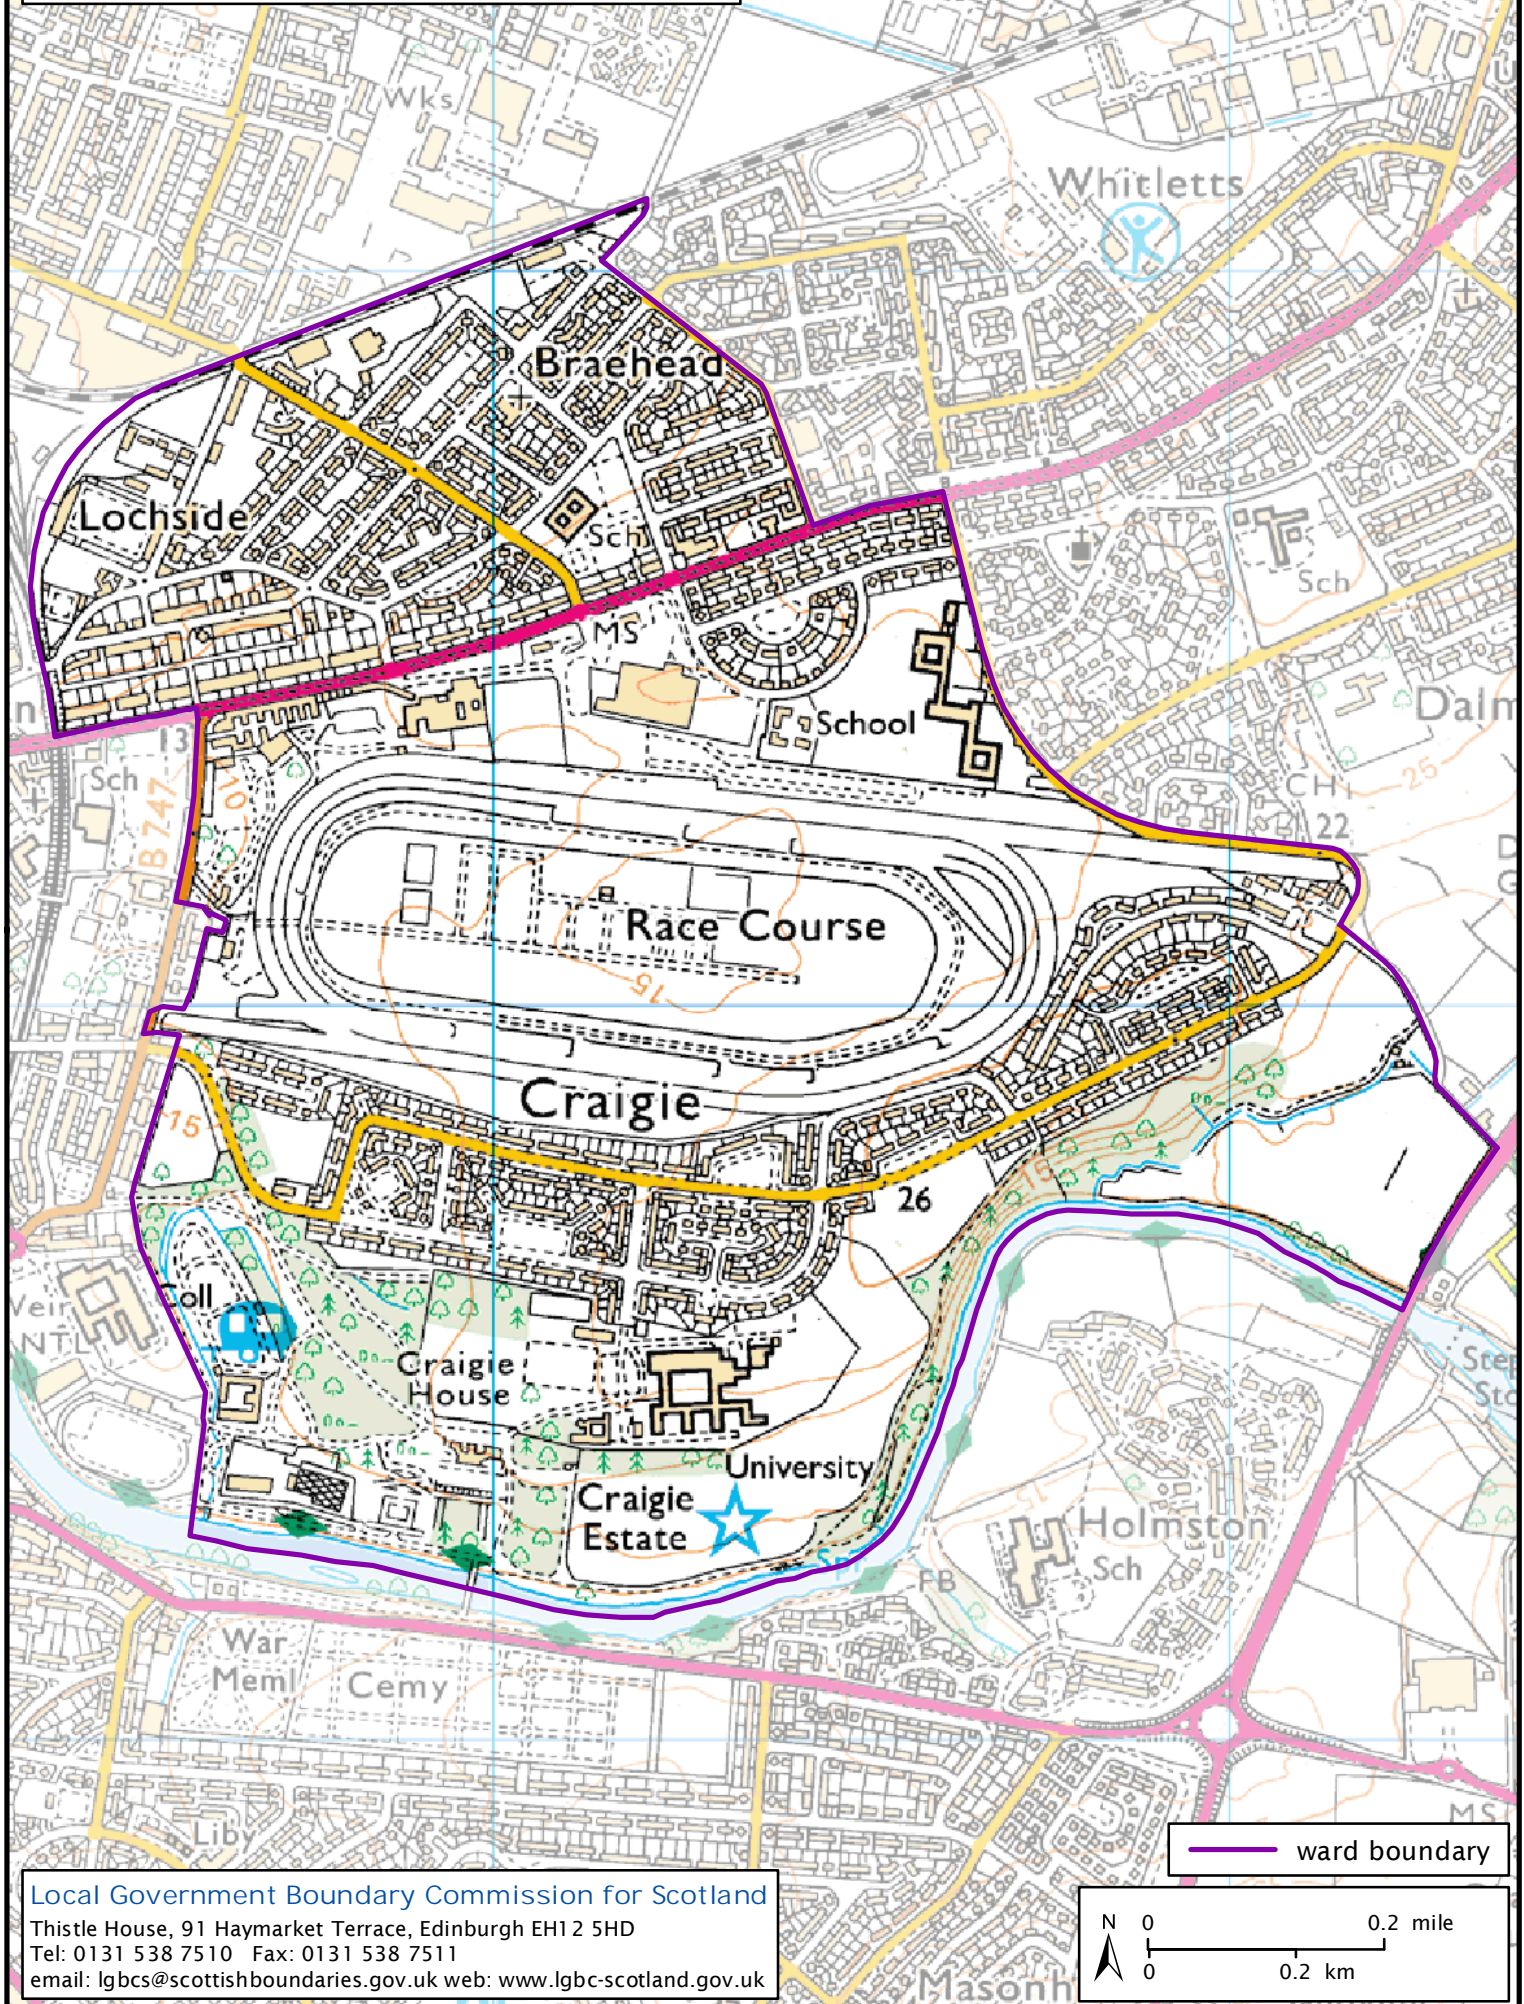

Formation electoral arrangements in 1995

South Ayrshire council area

Ward 7 - Lochside and Craige

This map shows the ward boundary against Ordnance Survey maps from 2011 rather than maps from when the ward boundary was decided.

Crown Copyright and database right 2011. All rights reserved. Ordnance Survey licence no. 100022179

Local Government Boundary Commission for Scotland

Thistle House, 91 Haymarket Terrace, Edinburgh EH12 5HD