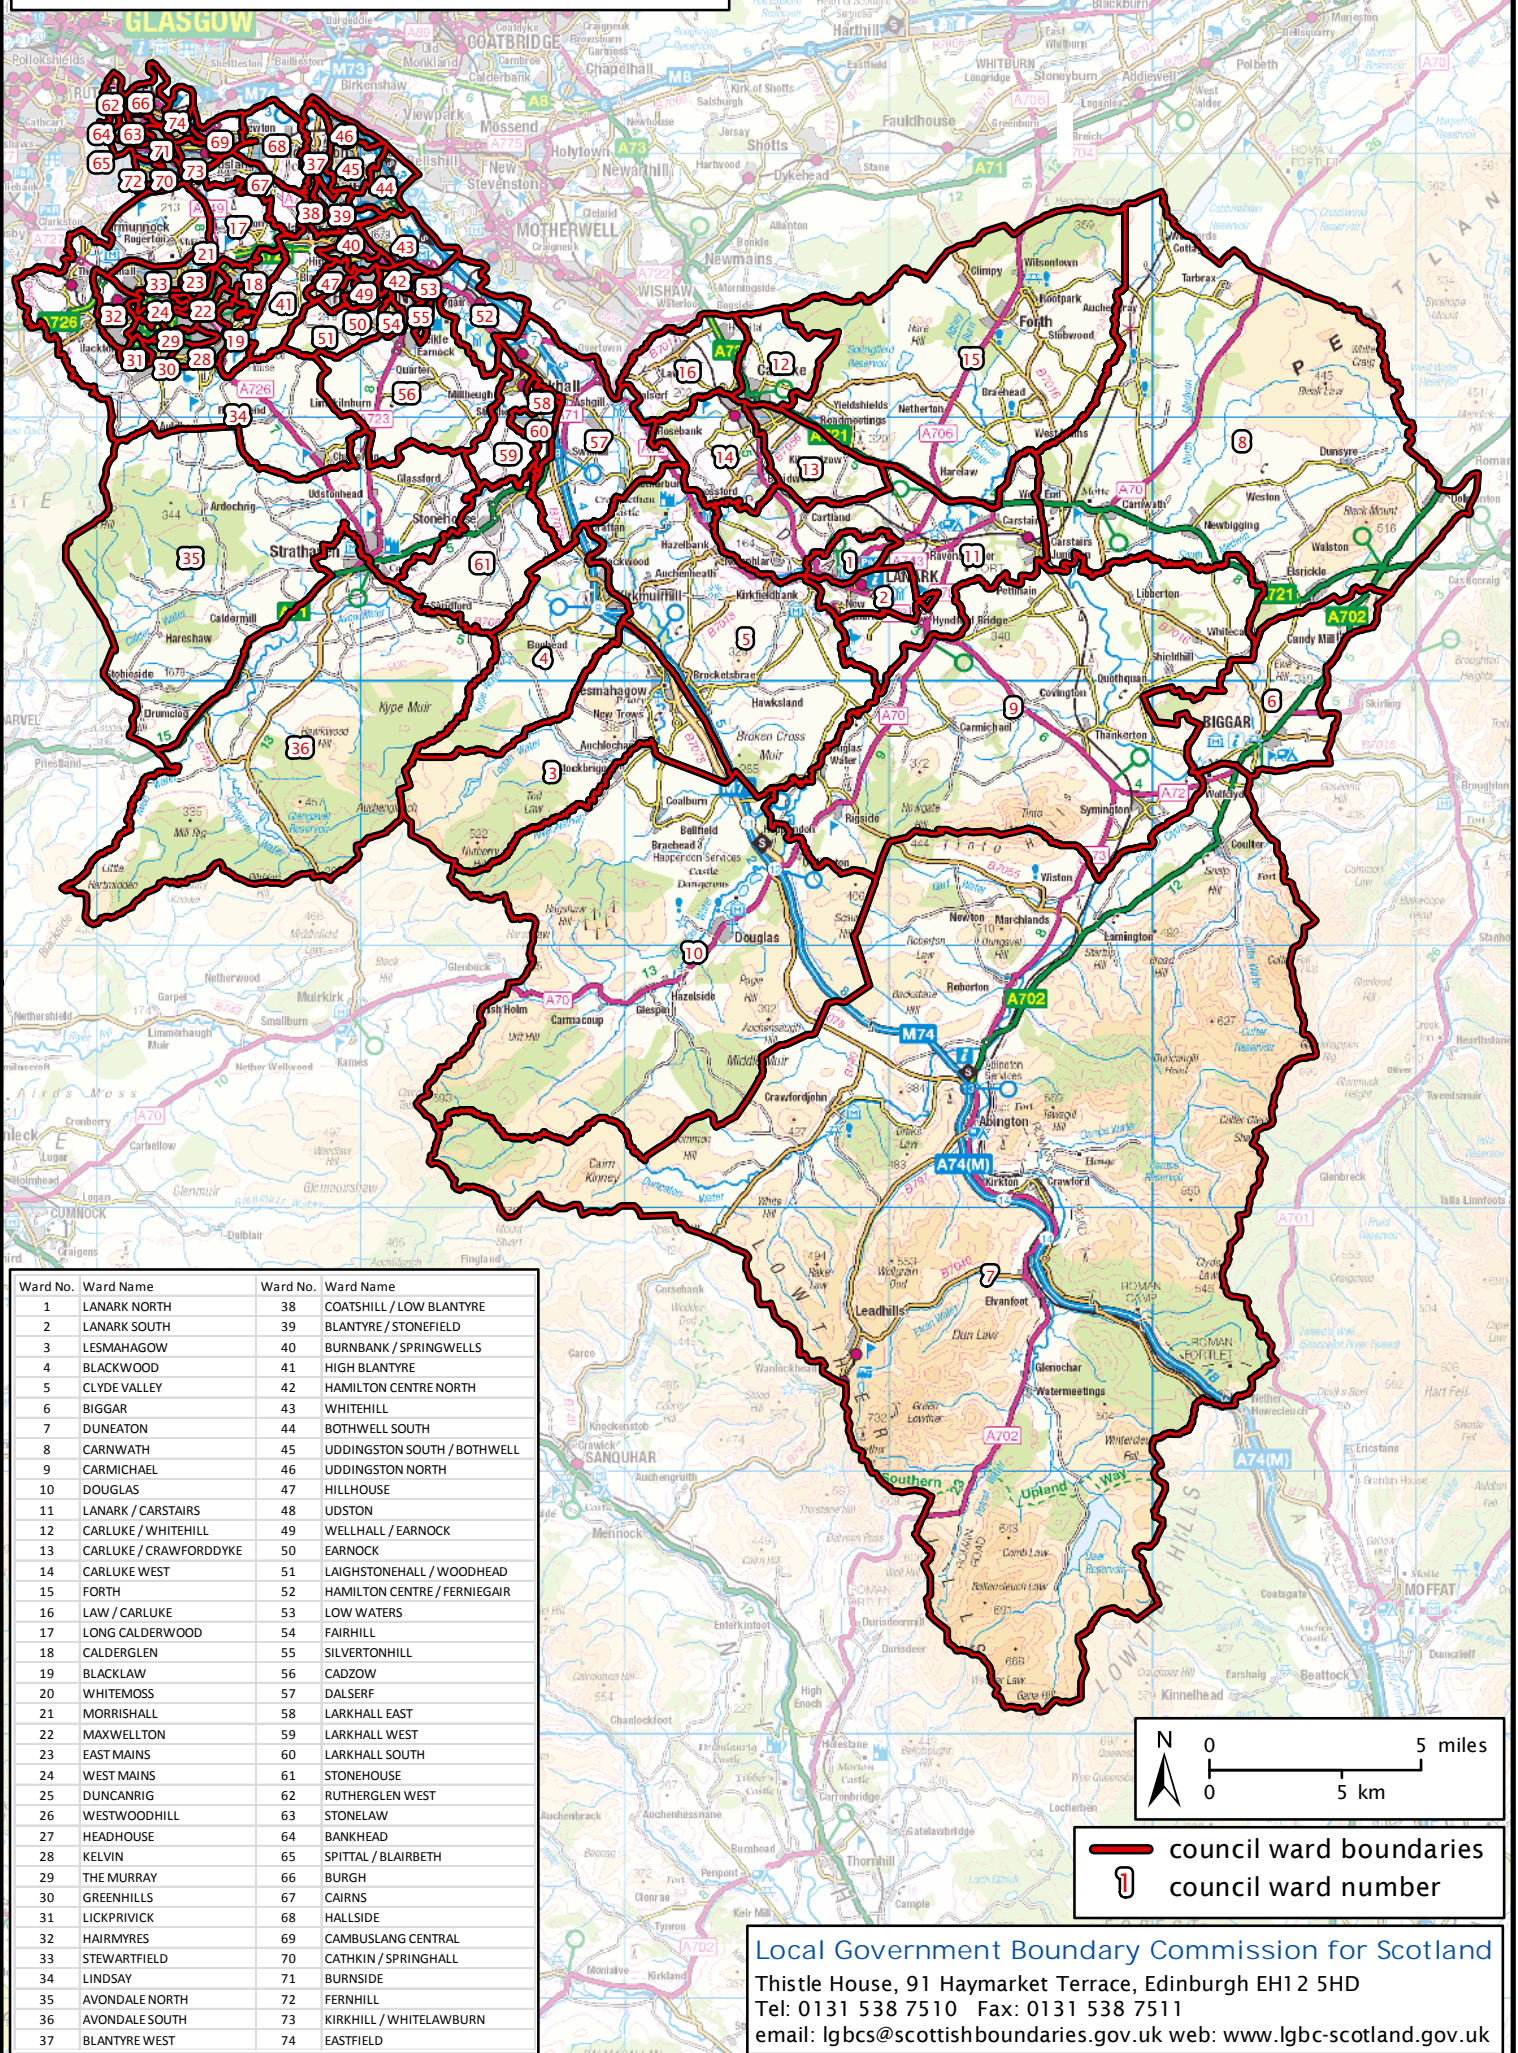

# Formation electoral arrangements in 1995

## South Lanarkshire council area

Crown Copyright and database right 2011. All rights reserved. Ordnance Survey licence no. 10002179

1	LANARK NORTH	38	COATSHILL / LOW BLANTYRE
2	LANARK SOUTH	39	BLANTYRE / STONEFIELD
3	LESMAHAGOW	40	BURNBANK / SPRINGWELLS
4	BLACKWOOD	41	HIGH BLANTYRE
5	CLYDE VALLEY	42	HAMILTON CENTRE NORTH
6	BIGGAR	43	WHITEHILL
7	DUNEATON	44	BOTHWELL SOUTH
8	CARNWATH	45	UDDINGSTON SOUTH / BOTHWELL
9	CARMICHAEL	46	UDDINGSTON NORTH
10	DOUGLAS	47	HILLHOUSE
11	LANARK / CARSTAIRS	48	UDSTON
12	CARLUKE / WHITEHILL	49	WELLHALL / EARNOCK
13	CARLUKE / CRAWFORDDYKE	50	EARNOCK
14	CARLUKE WEST	51	LAIGHSTONEHALL / WOODHEAD
15	FORTH	52	HAMILTON CENTRE / FERNIEGAIK
16	LAW / CARLUKE	53	LOW WATERS
17	LONG CALDERWOOD	54	FAIRHILL
18	CALDERGLEN	55	SILVERTONHILL
19	BLACKLAW	56	CADZOW
20	WHITMOSS	57	DALSERF
21	MORRISHALL	58	LARKHALL EAST
22	MAXWELLTON	59	LARKHALL WEST
23	EAST MAINS	60	LARKHALL SOUTH
24	WEST MAINS	61	STONEHOUSE
25	DUNCANRIG	62	RUTHERGLEN WEST
26	WESTWOODHILL	63	STONELAW
27	HEADHOUSE	64	BANKHEAD
28	KELVIN	65	SPITAL / BLAIRBETH
29	THE MURRAY	66	BURGH
30	GREENHILLS	67	CAIRNS
31	LICKPRIVICK	68	HALLSIDE
32	HAIRMYRES	69	CAMBUSLANG CENTRAL
33	STEWARTFIELD	70	CATHKIN / SPRINGHALL
34	LINDSAY	71	BURNSIDE
35	AVONDALE NORTH	72	FERNHILL
36	AVONDALE SOUTH	73	KIRKHILL / WHITELAWBURN
37	BLANTYRE WEST	74	EASTFIELD