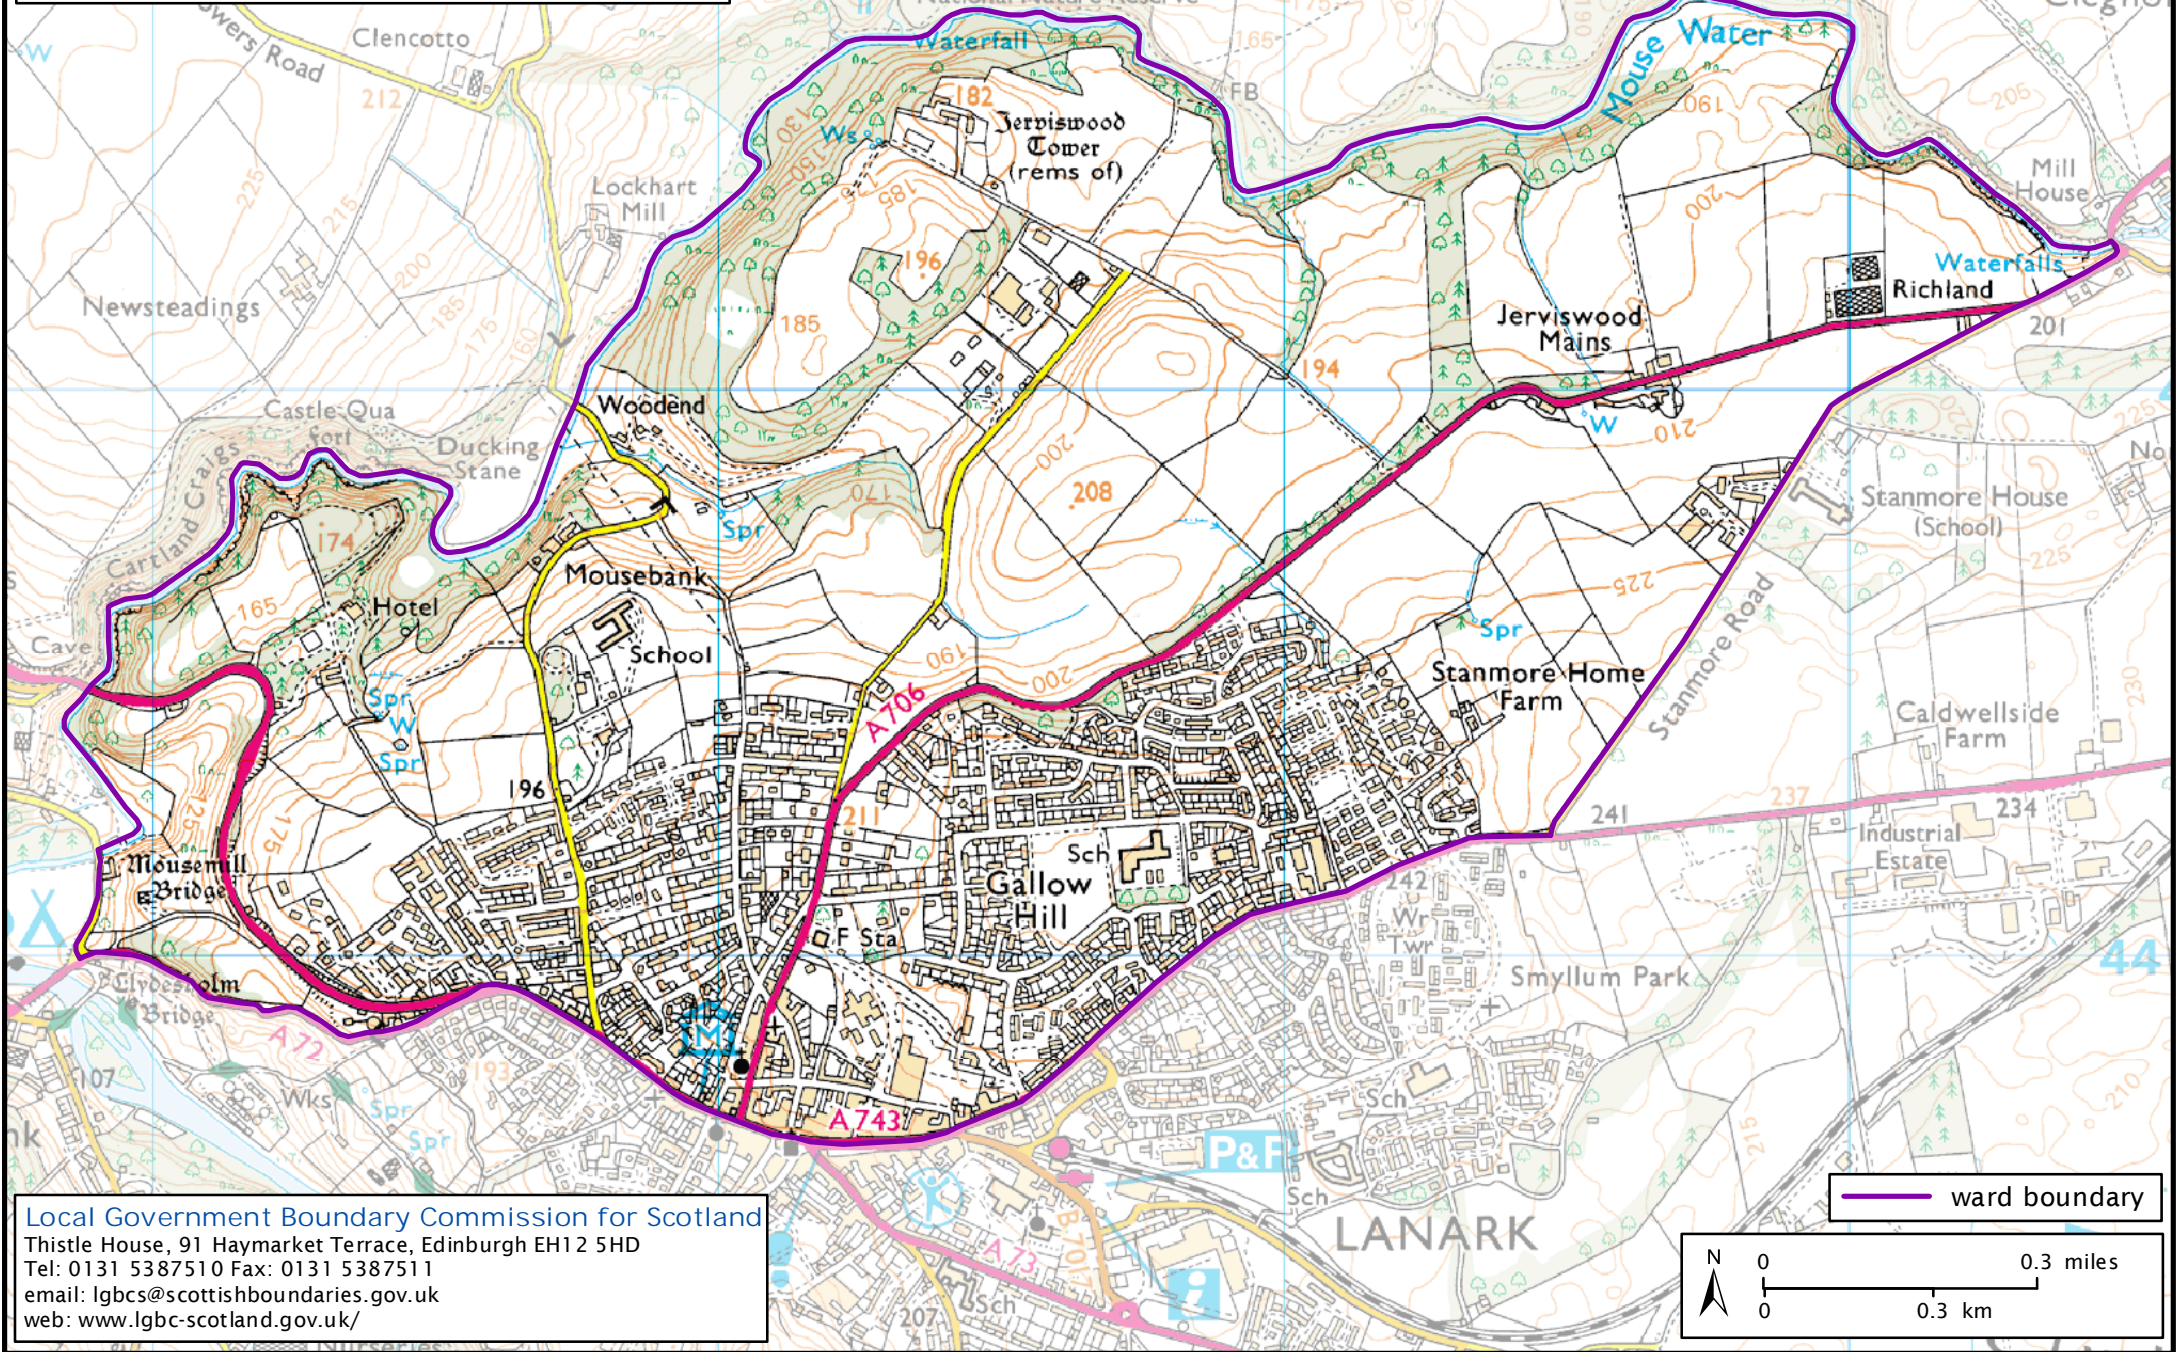

Formation electoral arrangements in 1995

South Lanarkshire council area

Ward 1 - Lanark North

This map shows the ward boundary against Ordnance Survey maps from 2011 rather than maps from when the ward boundary was decided.

Crown Copyright and database right 2011. All rights reserved. Ordnance Survey licence no. 10002179

Local Government Boundary Commission for Scotland
Thistle House, 91 Haymarket Terrace, Edinburgh EH12 5HD
Tel: 0131 5387510 Fax: 0131 5387511
email: lgbc@scottishboundaries.gov.uk
web: www.lgbc-scotland.gov.uk/