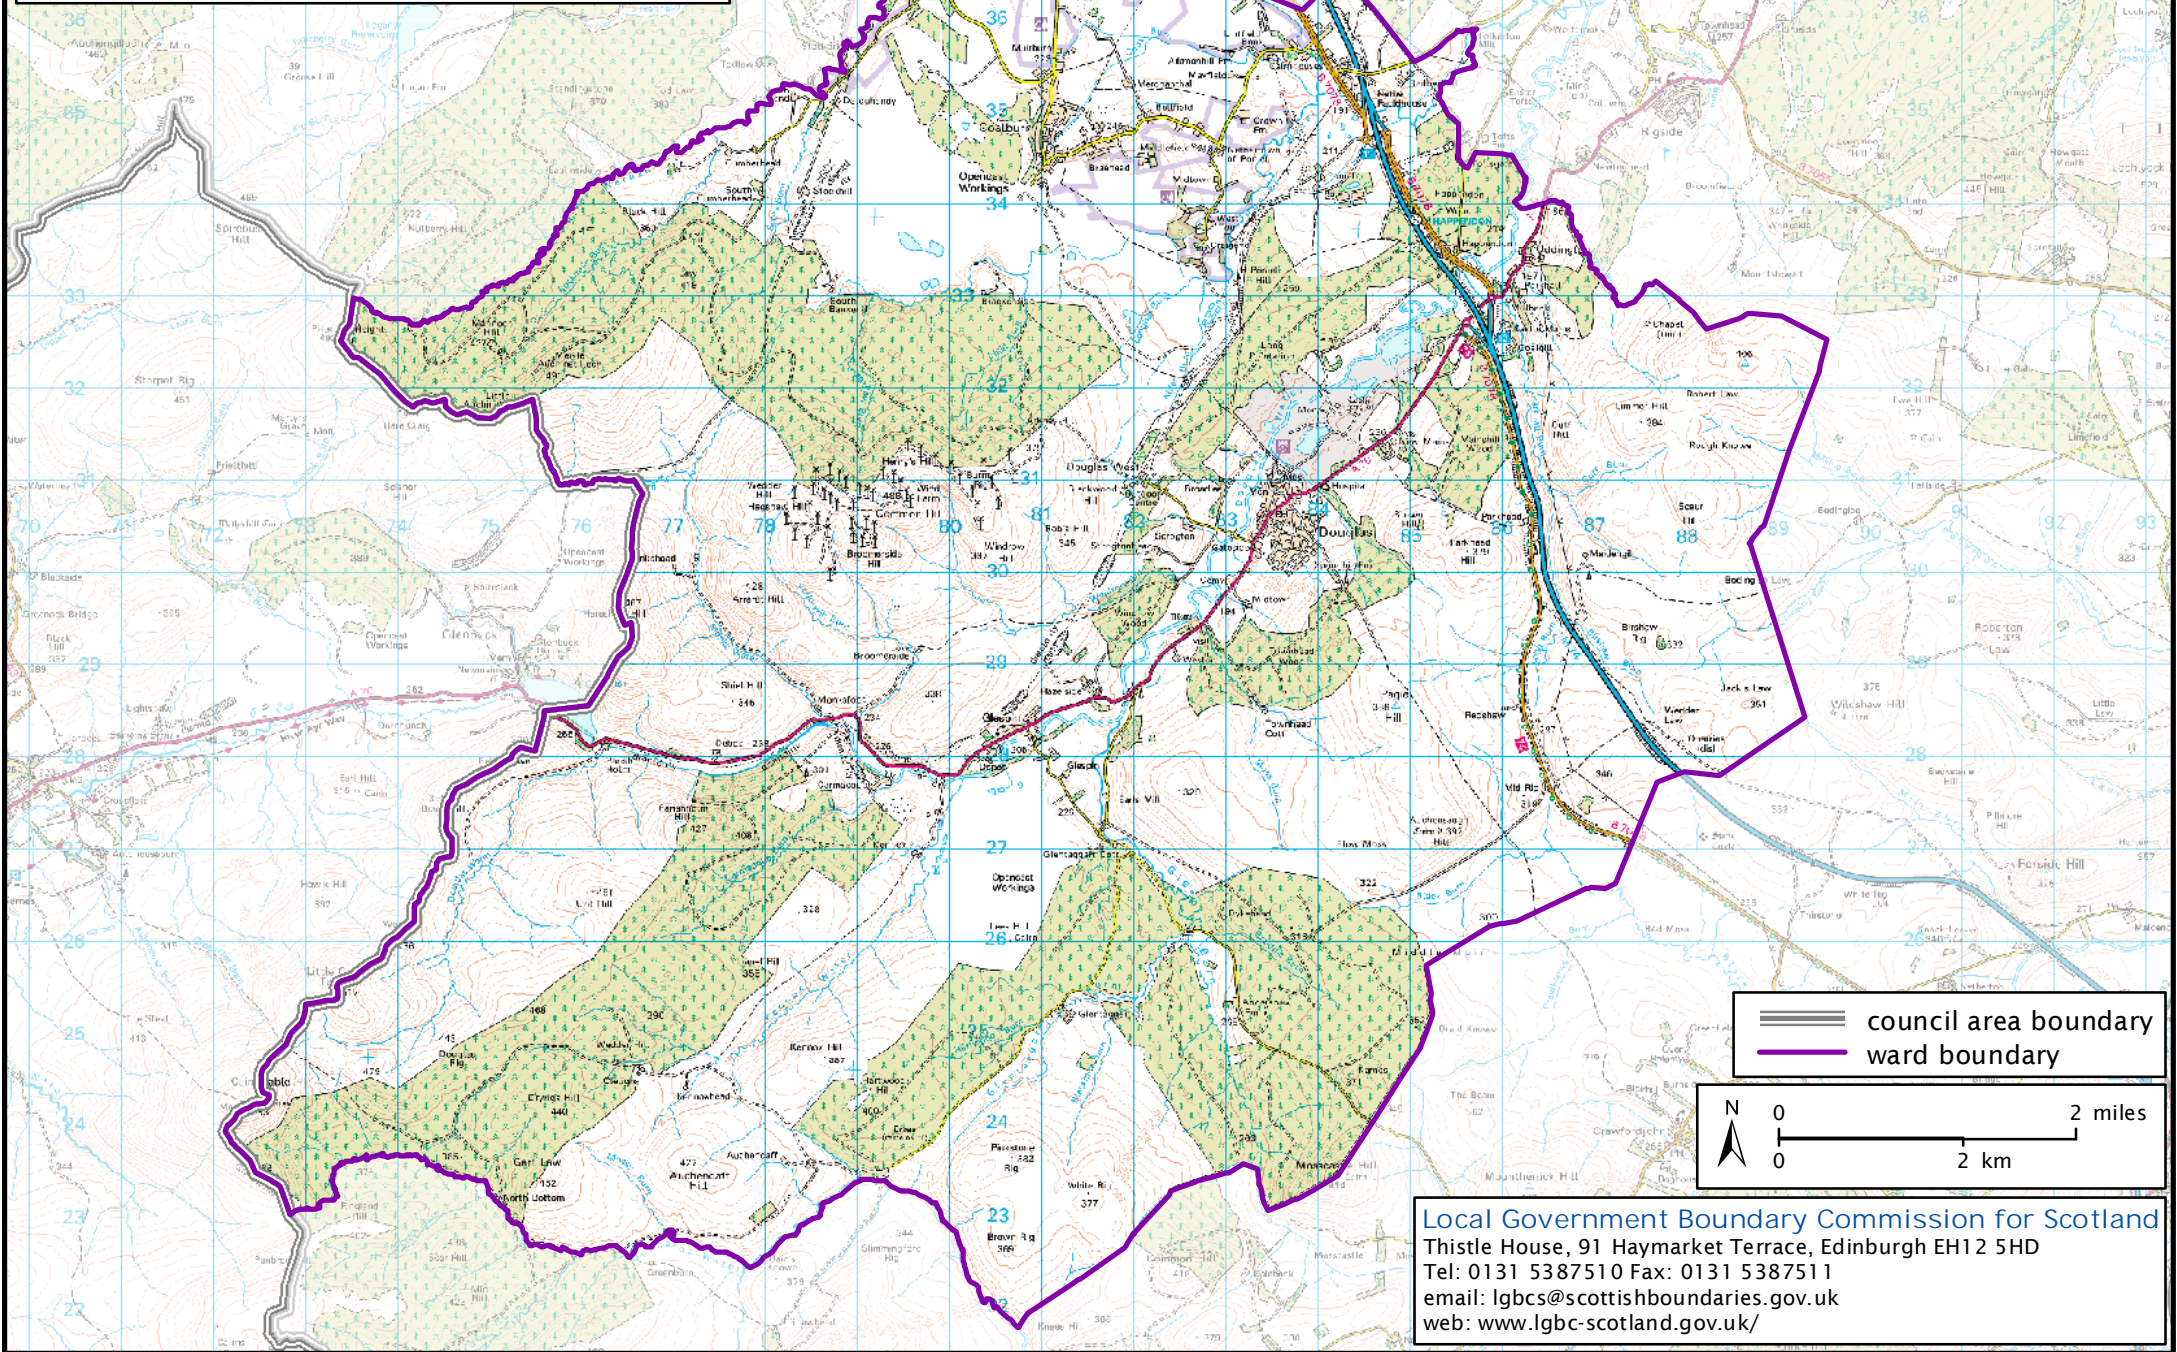

Formation electoral arrangements in 1995

South Lanarkshire council area

Ward 10 - Douglas

This map shows the ward boundary against Ordnance Survey maps from 2011 rather than maps from when the ward boundary was decided.

Crown Copyright and database right 2011. All rights reserved. Ordnance Survey licence no. 100022179

==== council area boundary
—— ward boundary

Local Government Boundary Commission for Scotland
Thistle House, 91 Haymarket Terrace, Edinburgh EH12 5HD
Tel: 0131 5387510 Fax: 0131 5387511
email: lgbc@scottishboundaries.gov.uk
web: www.lgbc-scotland.gov.uk/