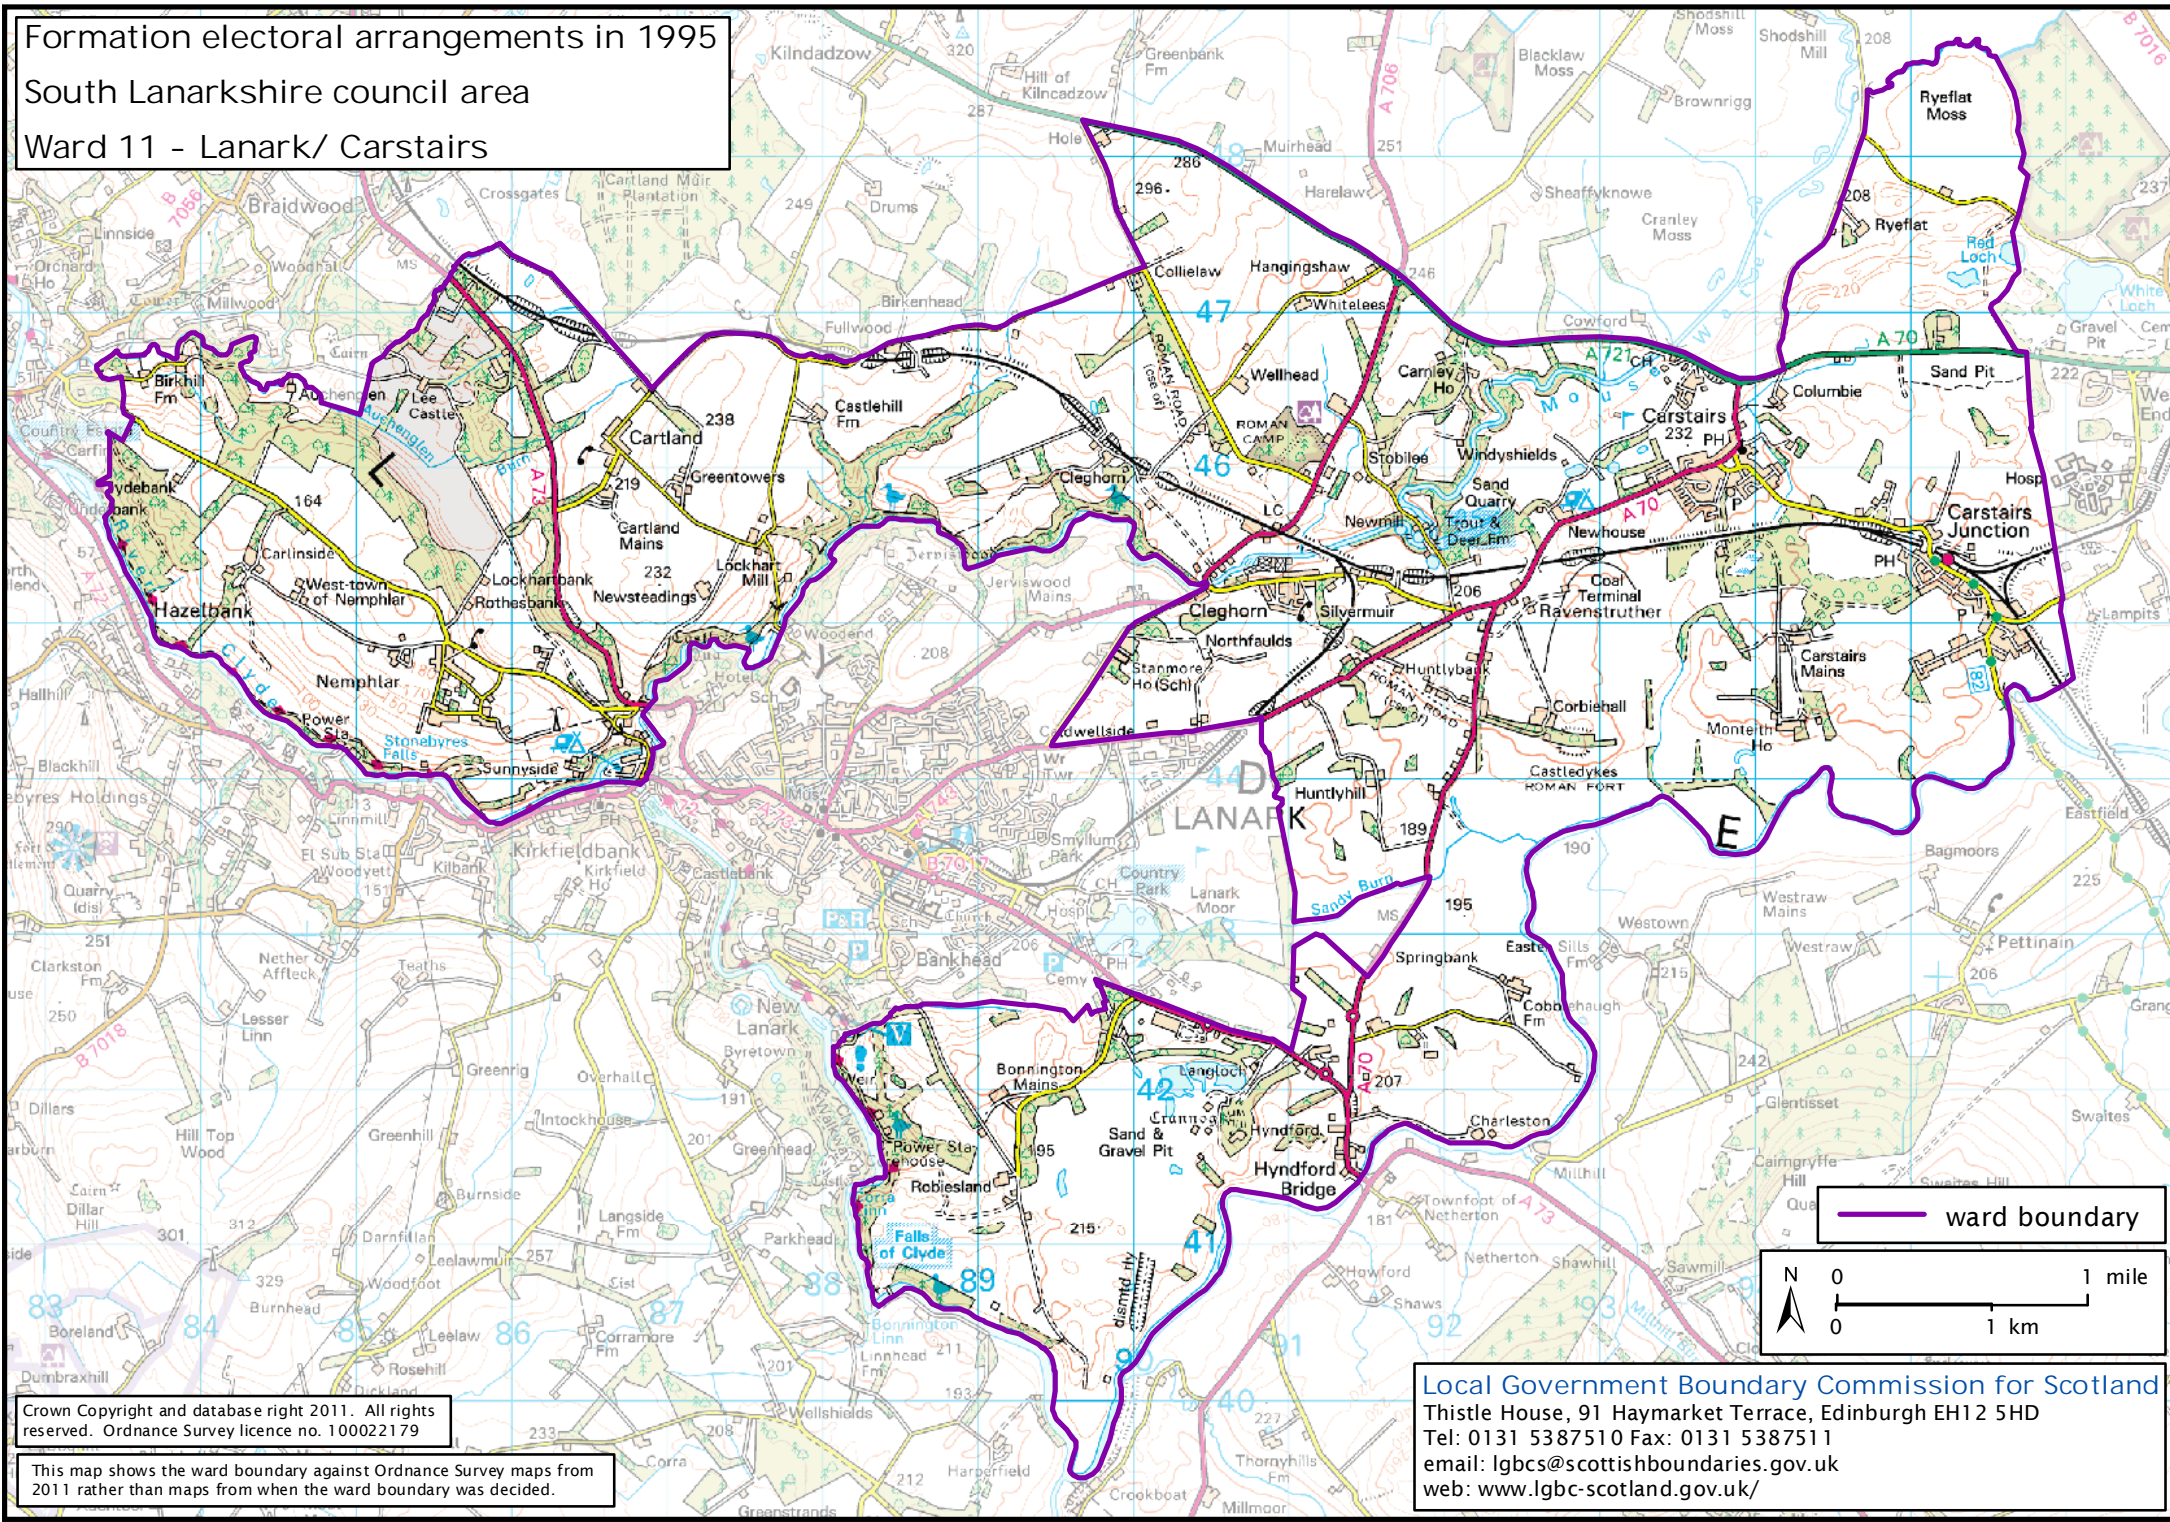

Formation electoral arrangements in 1995
 South Lanarkshire council area
 Ward 11 - Lanark/ Carstairs

Crown Copyright and database right 2011. All rights reserved. Ordnance Survey licence no. 100022179

This map shows the ward boundary against Ordnance Survey maps from 2011 rather than maps from when the ward boundary was decided.

Local Government Boundary Commission for Scotland
 Thistle House, 91 Haymarket Terrace, Edinburgh EH12 5HD
 Tel: 0131 5387510 Fax: 0131 5387511
 email: lgbc@scottishboundaries.gov.uk
 web: www.lgbc-scotland.gov.uk/