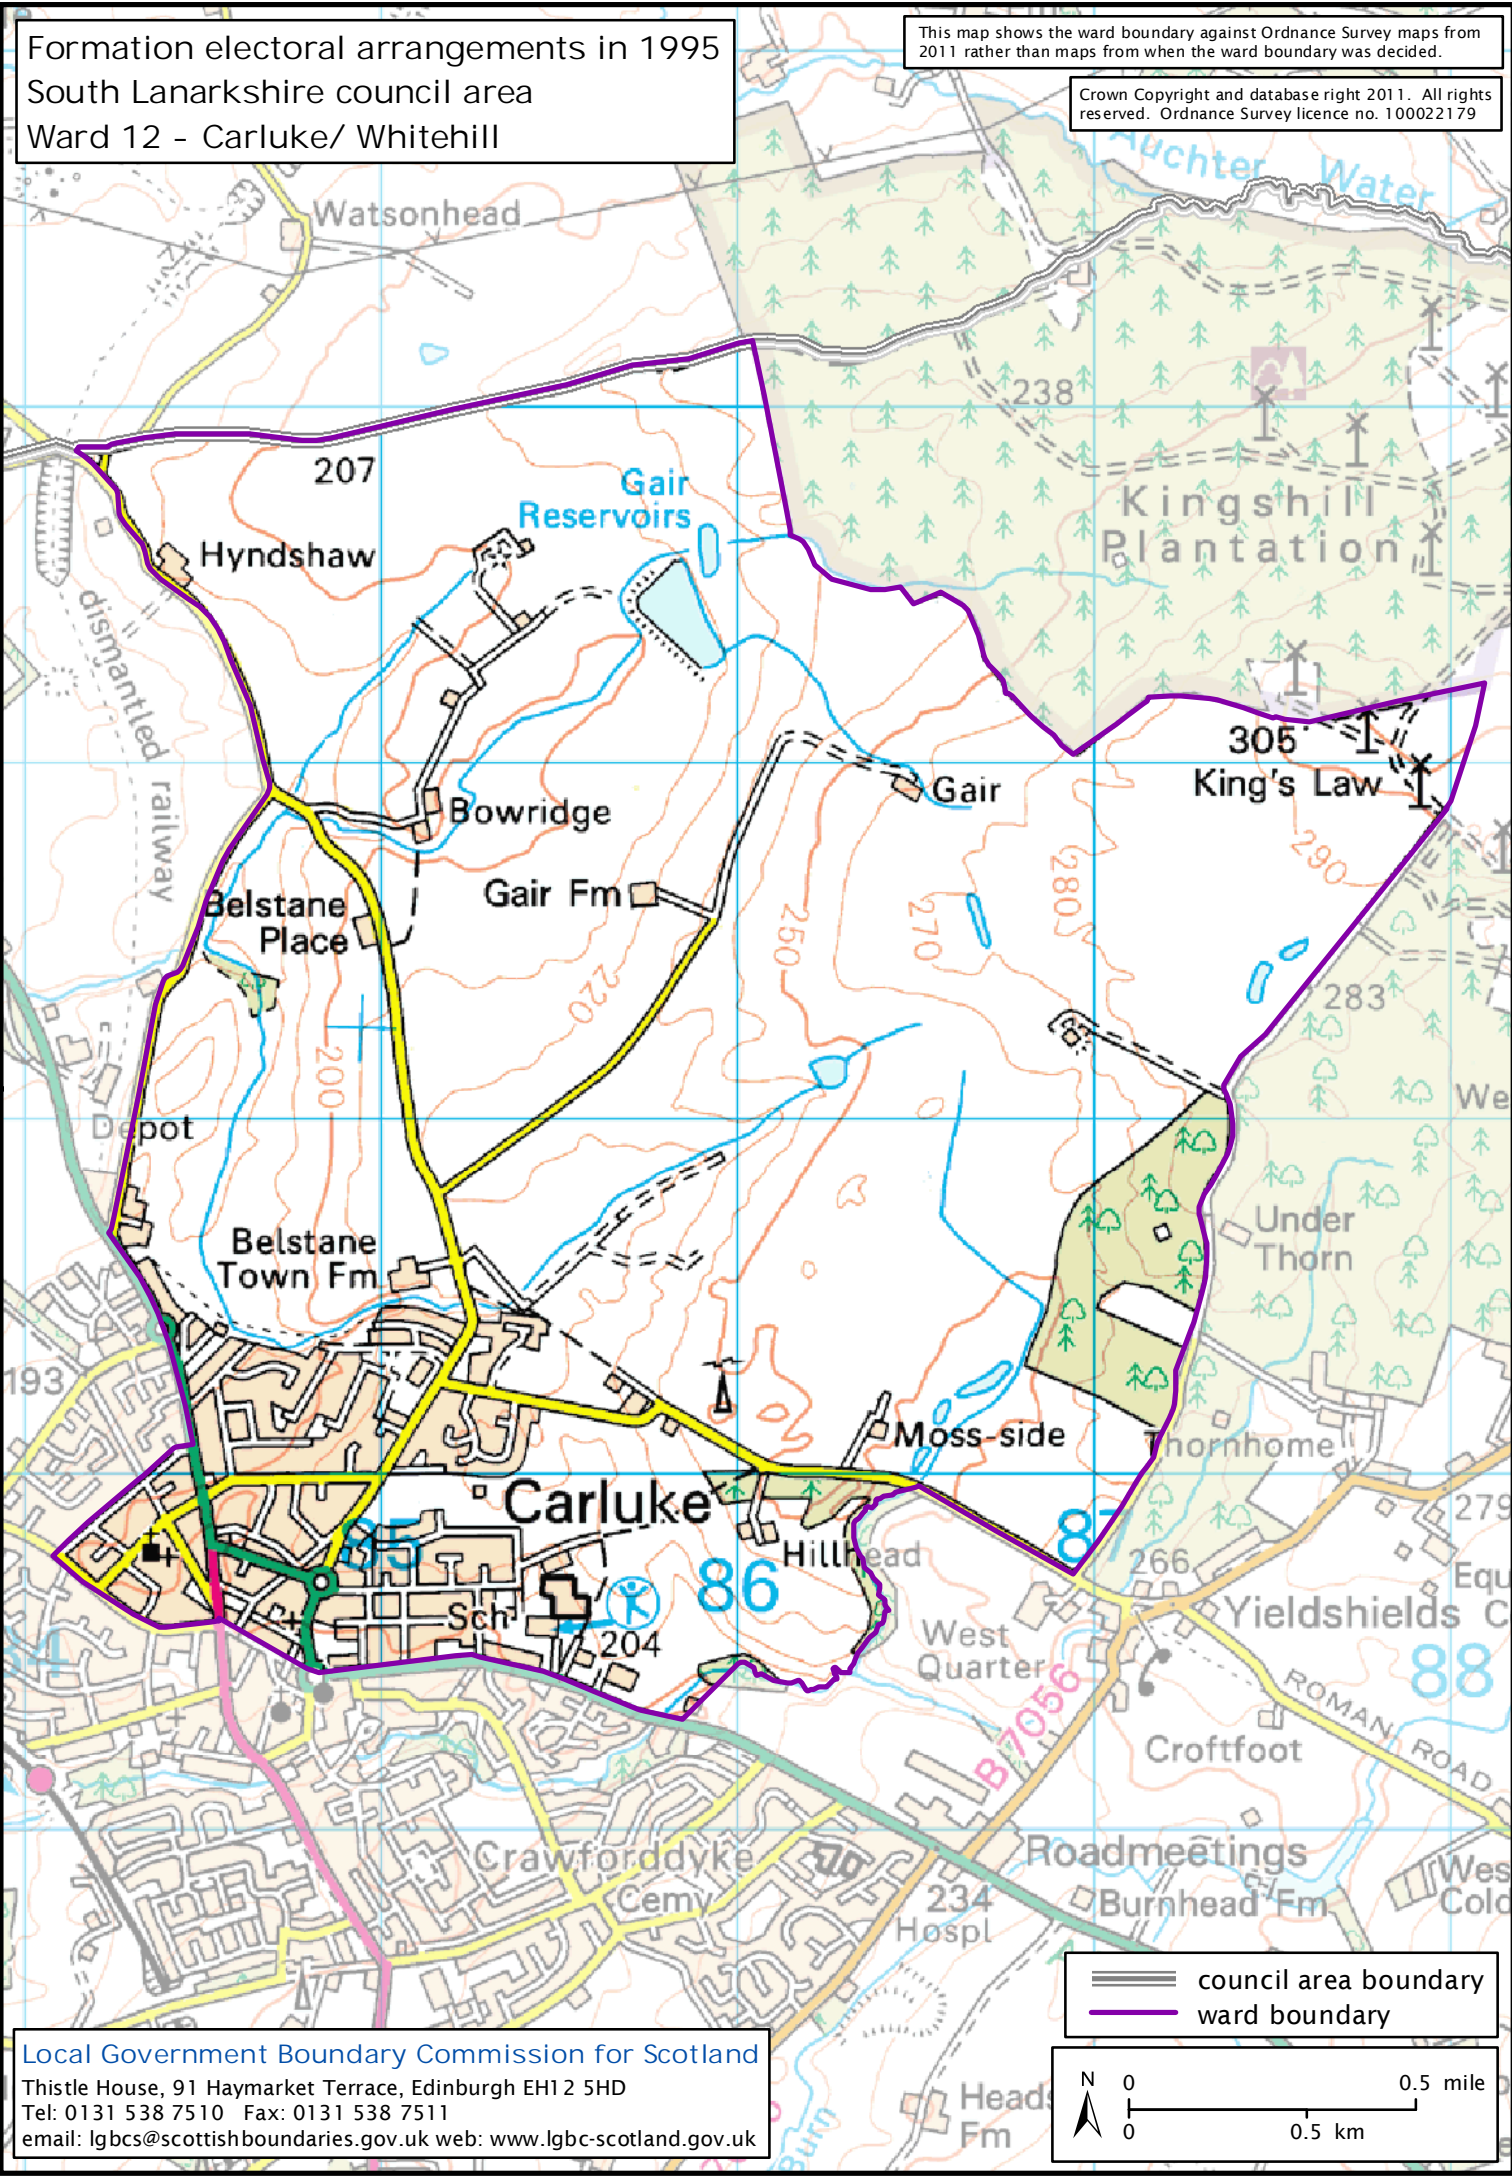

Formation electoral arrangements in 1995
South Lanarkshire council area
Ward 12 - Carluke/ Whitehill

This map shows the ward boundary against Ordnance Survey maps from 2011 rather than maps from when the ward boundary was decided.

Crown Copyright and database right 2011. All rights reserved. Ordnance Survey licence no. 100022179

Local Government Boundary Commission for Scotland
Thistle House, 91 Haymarket Terrace, Edinburgh EH1 2 5HD
Tel: 0131 538 7510 Fax: 0131 538 7511
email: lgbcsc@scottishboundaries.gov.uk web: www.lgbc-scotland.gov.uk

==== council area boundary
——— ward boundary