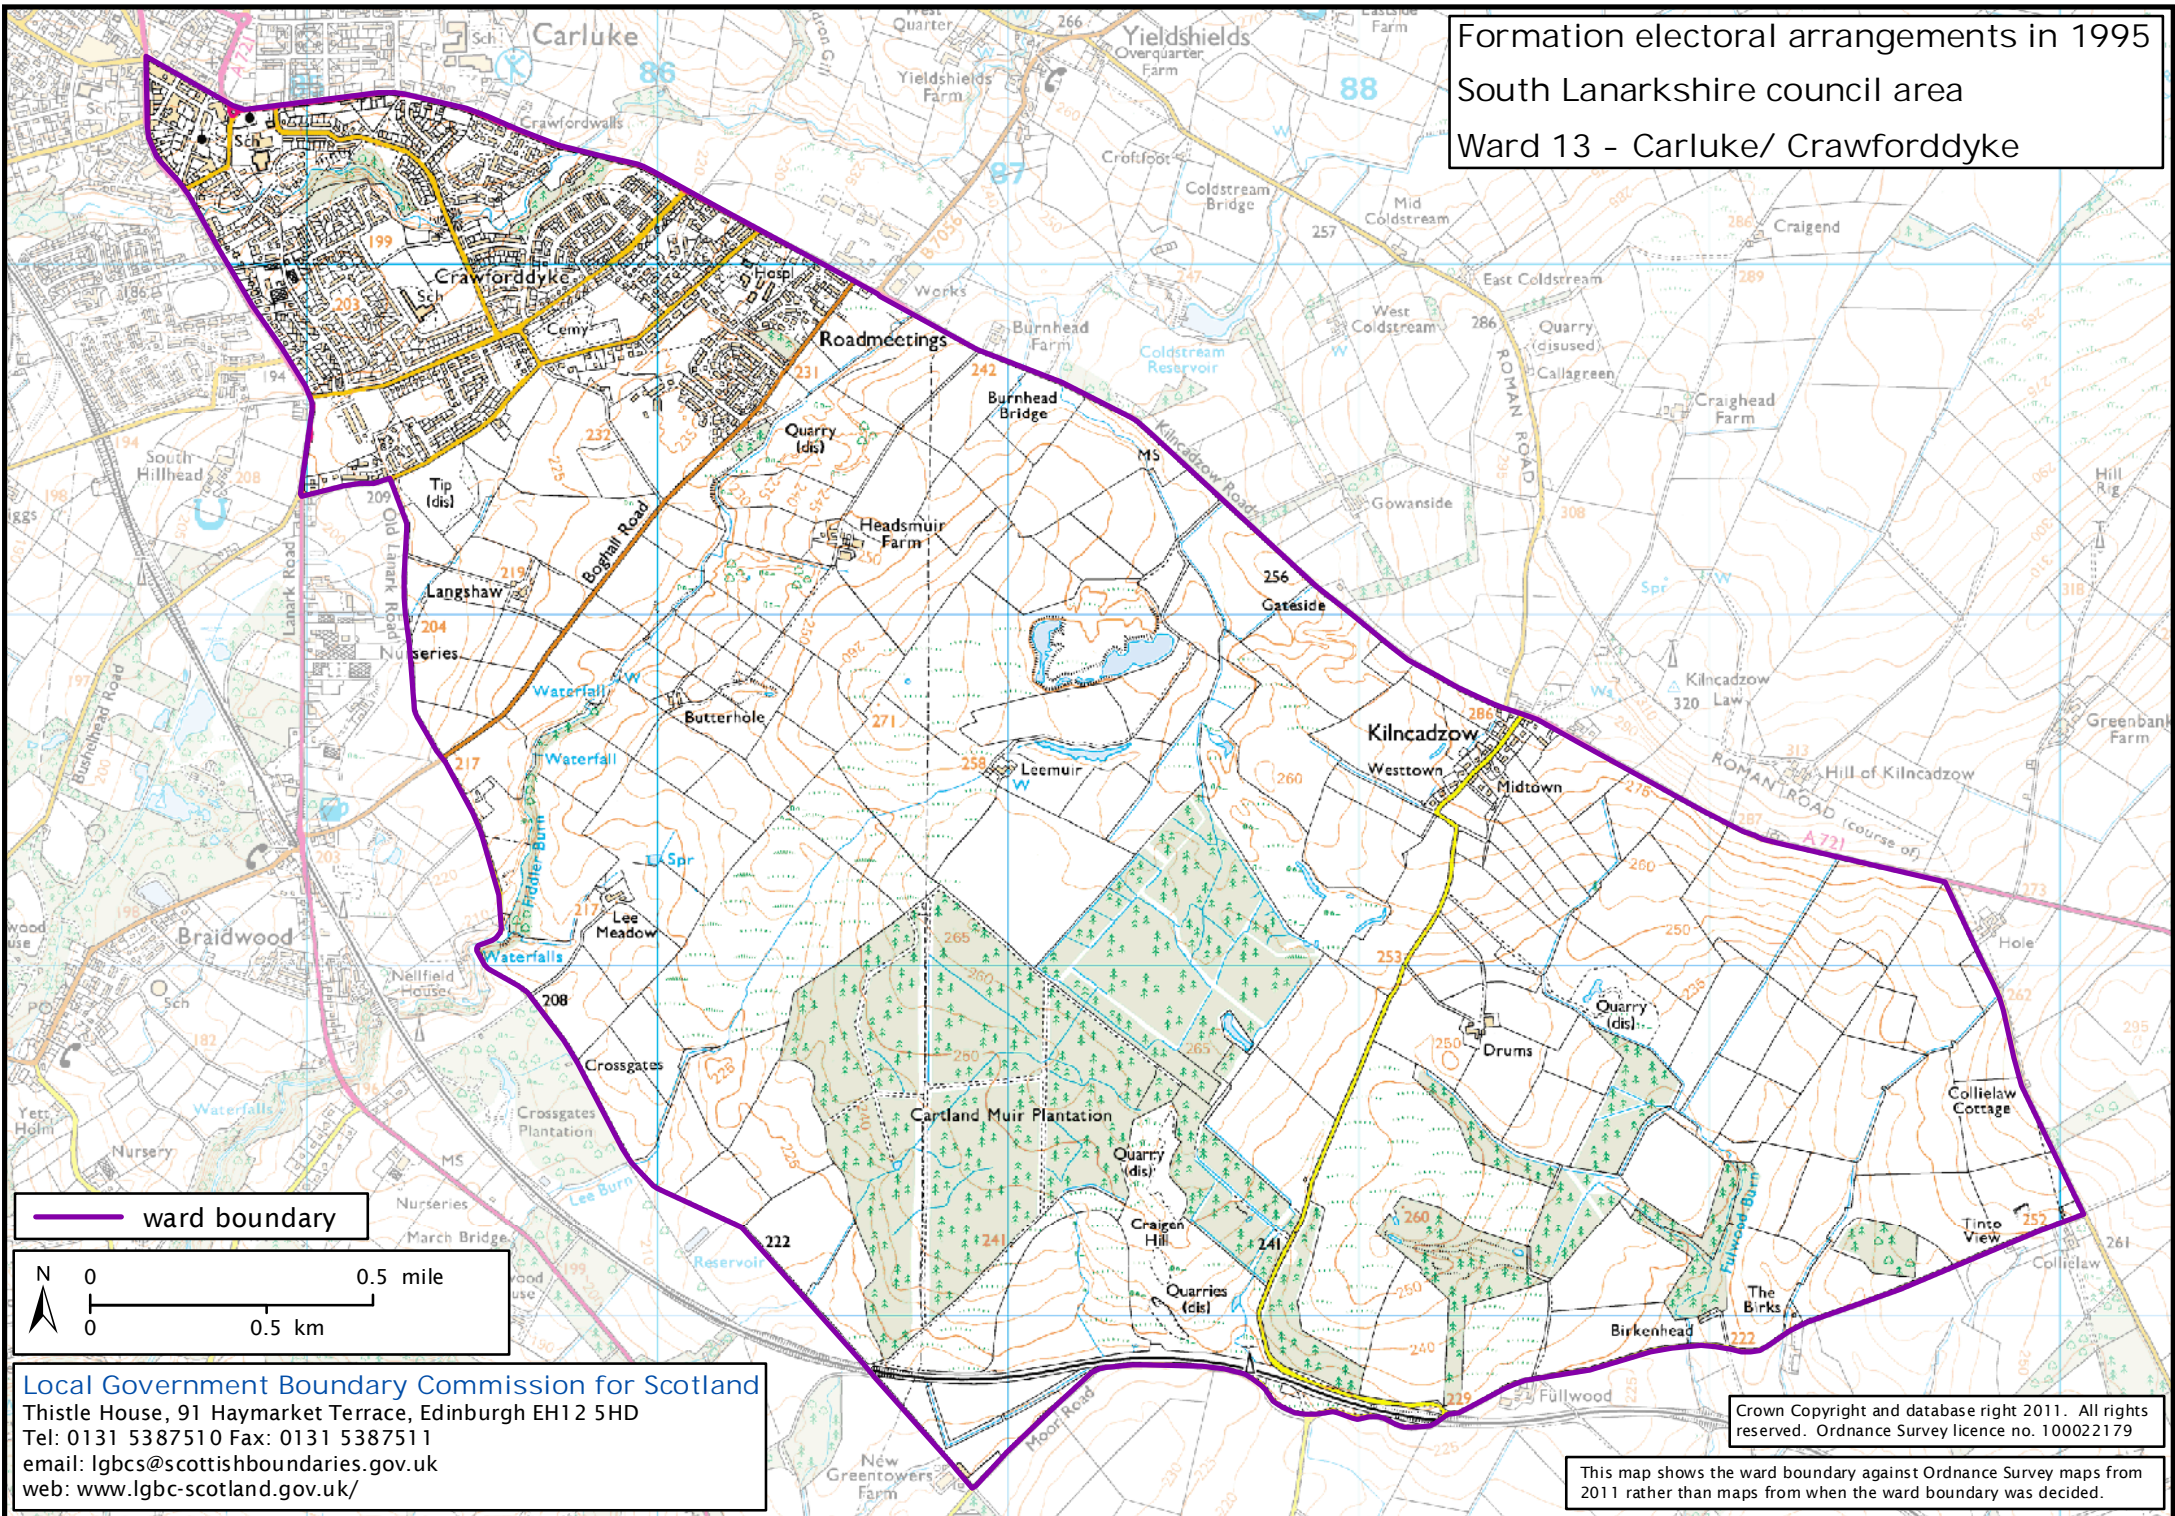

Formation electoral arrangements in 1995
South Lanarkshire council area
Ward 13 - Carluke/ Crawforddyke

ward boundary

Local Government Boundary Commission for Scotland
Thistle House, 91 Haymarket Terrace, Edinburgh EH12 5HD
Tel: 0131 5387510 Fax: 0131 5387511
email: lgbc@scottishboundaries.gov.uk
web: www.lgbc-scotland.gov.uk/

Crown Copyright and database right 2011. All rights reserved. Ordnance Survey licence no. 10002179

This map shows the ward boundary against Ordnance Survey maps from 2011 rather than maps from when the ward boundary was decided.