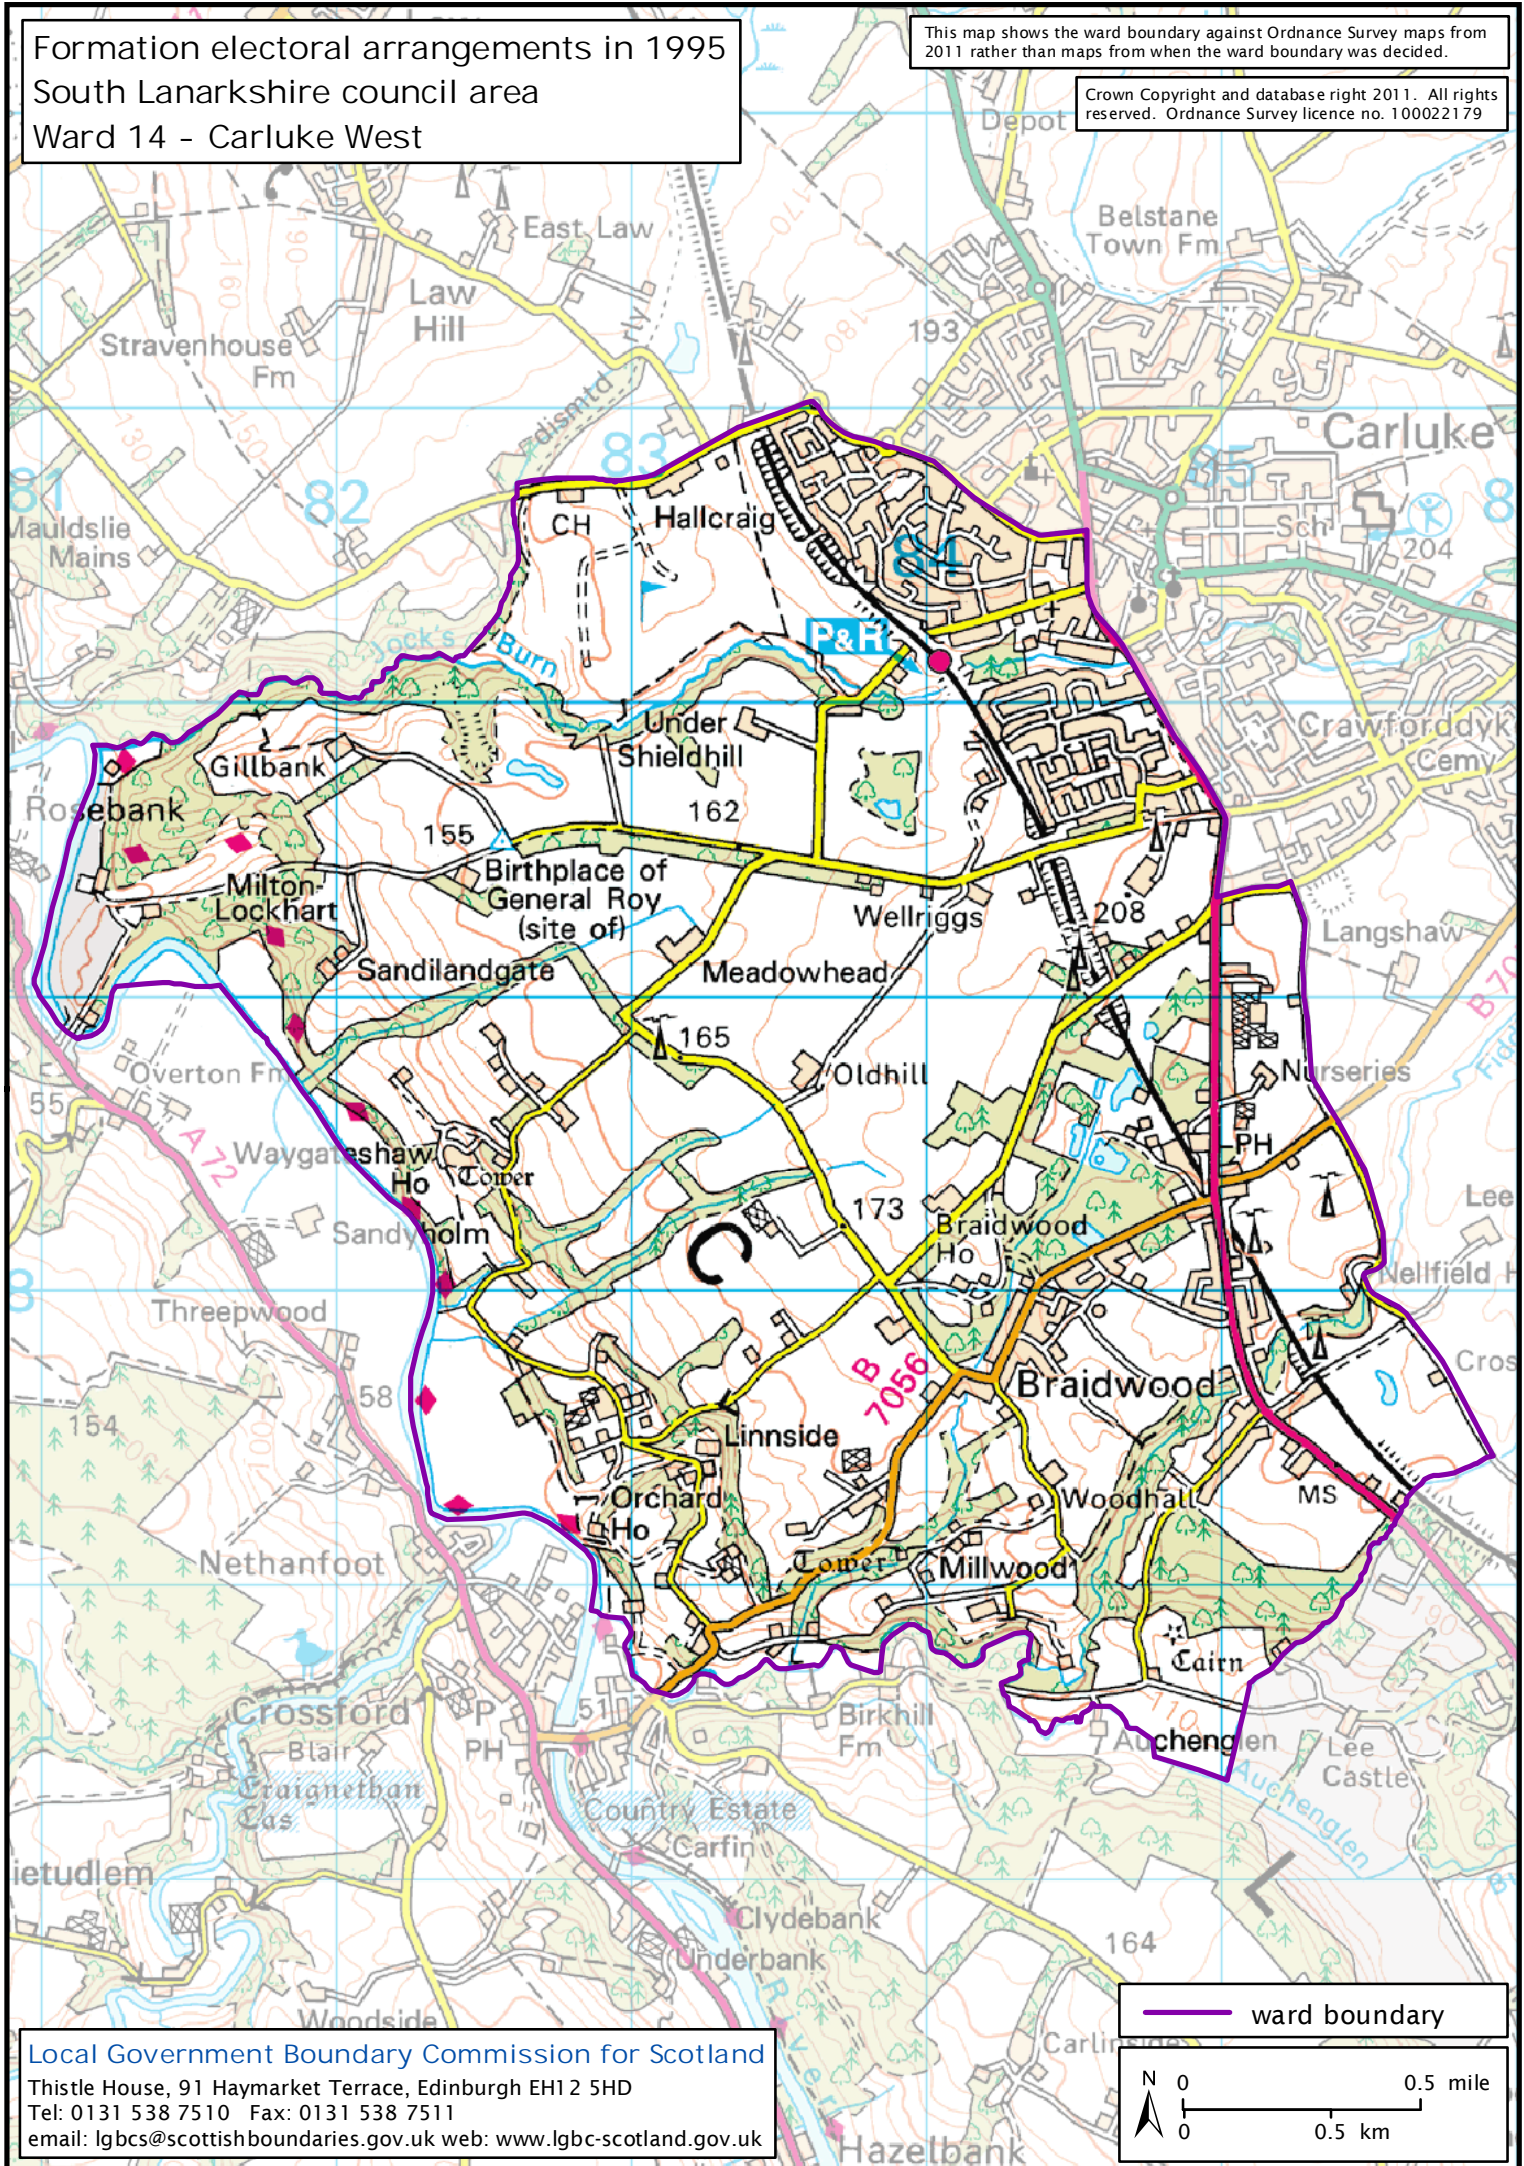

Formation electoral arrangements in 1995

South Lanarkshire council area

Ward 14 - Carluke West

This map shows the ward boundary against Ordnance Survey maps from 2011 rather than maps from when the ward boundary was decided.

Crown Copyright and database right 2011. All rights reserved. Ordnance Survey licence no. 10002179

Local Government Boundary Commission for Scotland

Thistle House, 91 Haymarket Terrace, Edinburgh EH1 2 5HD