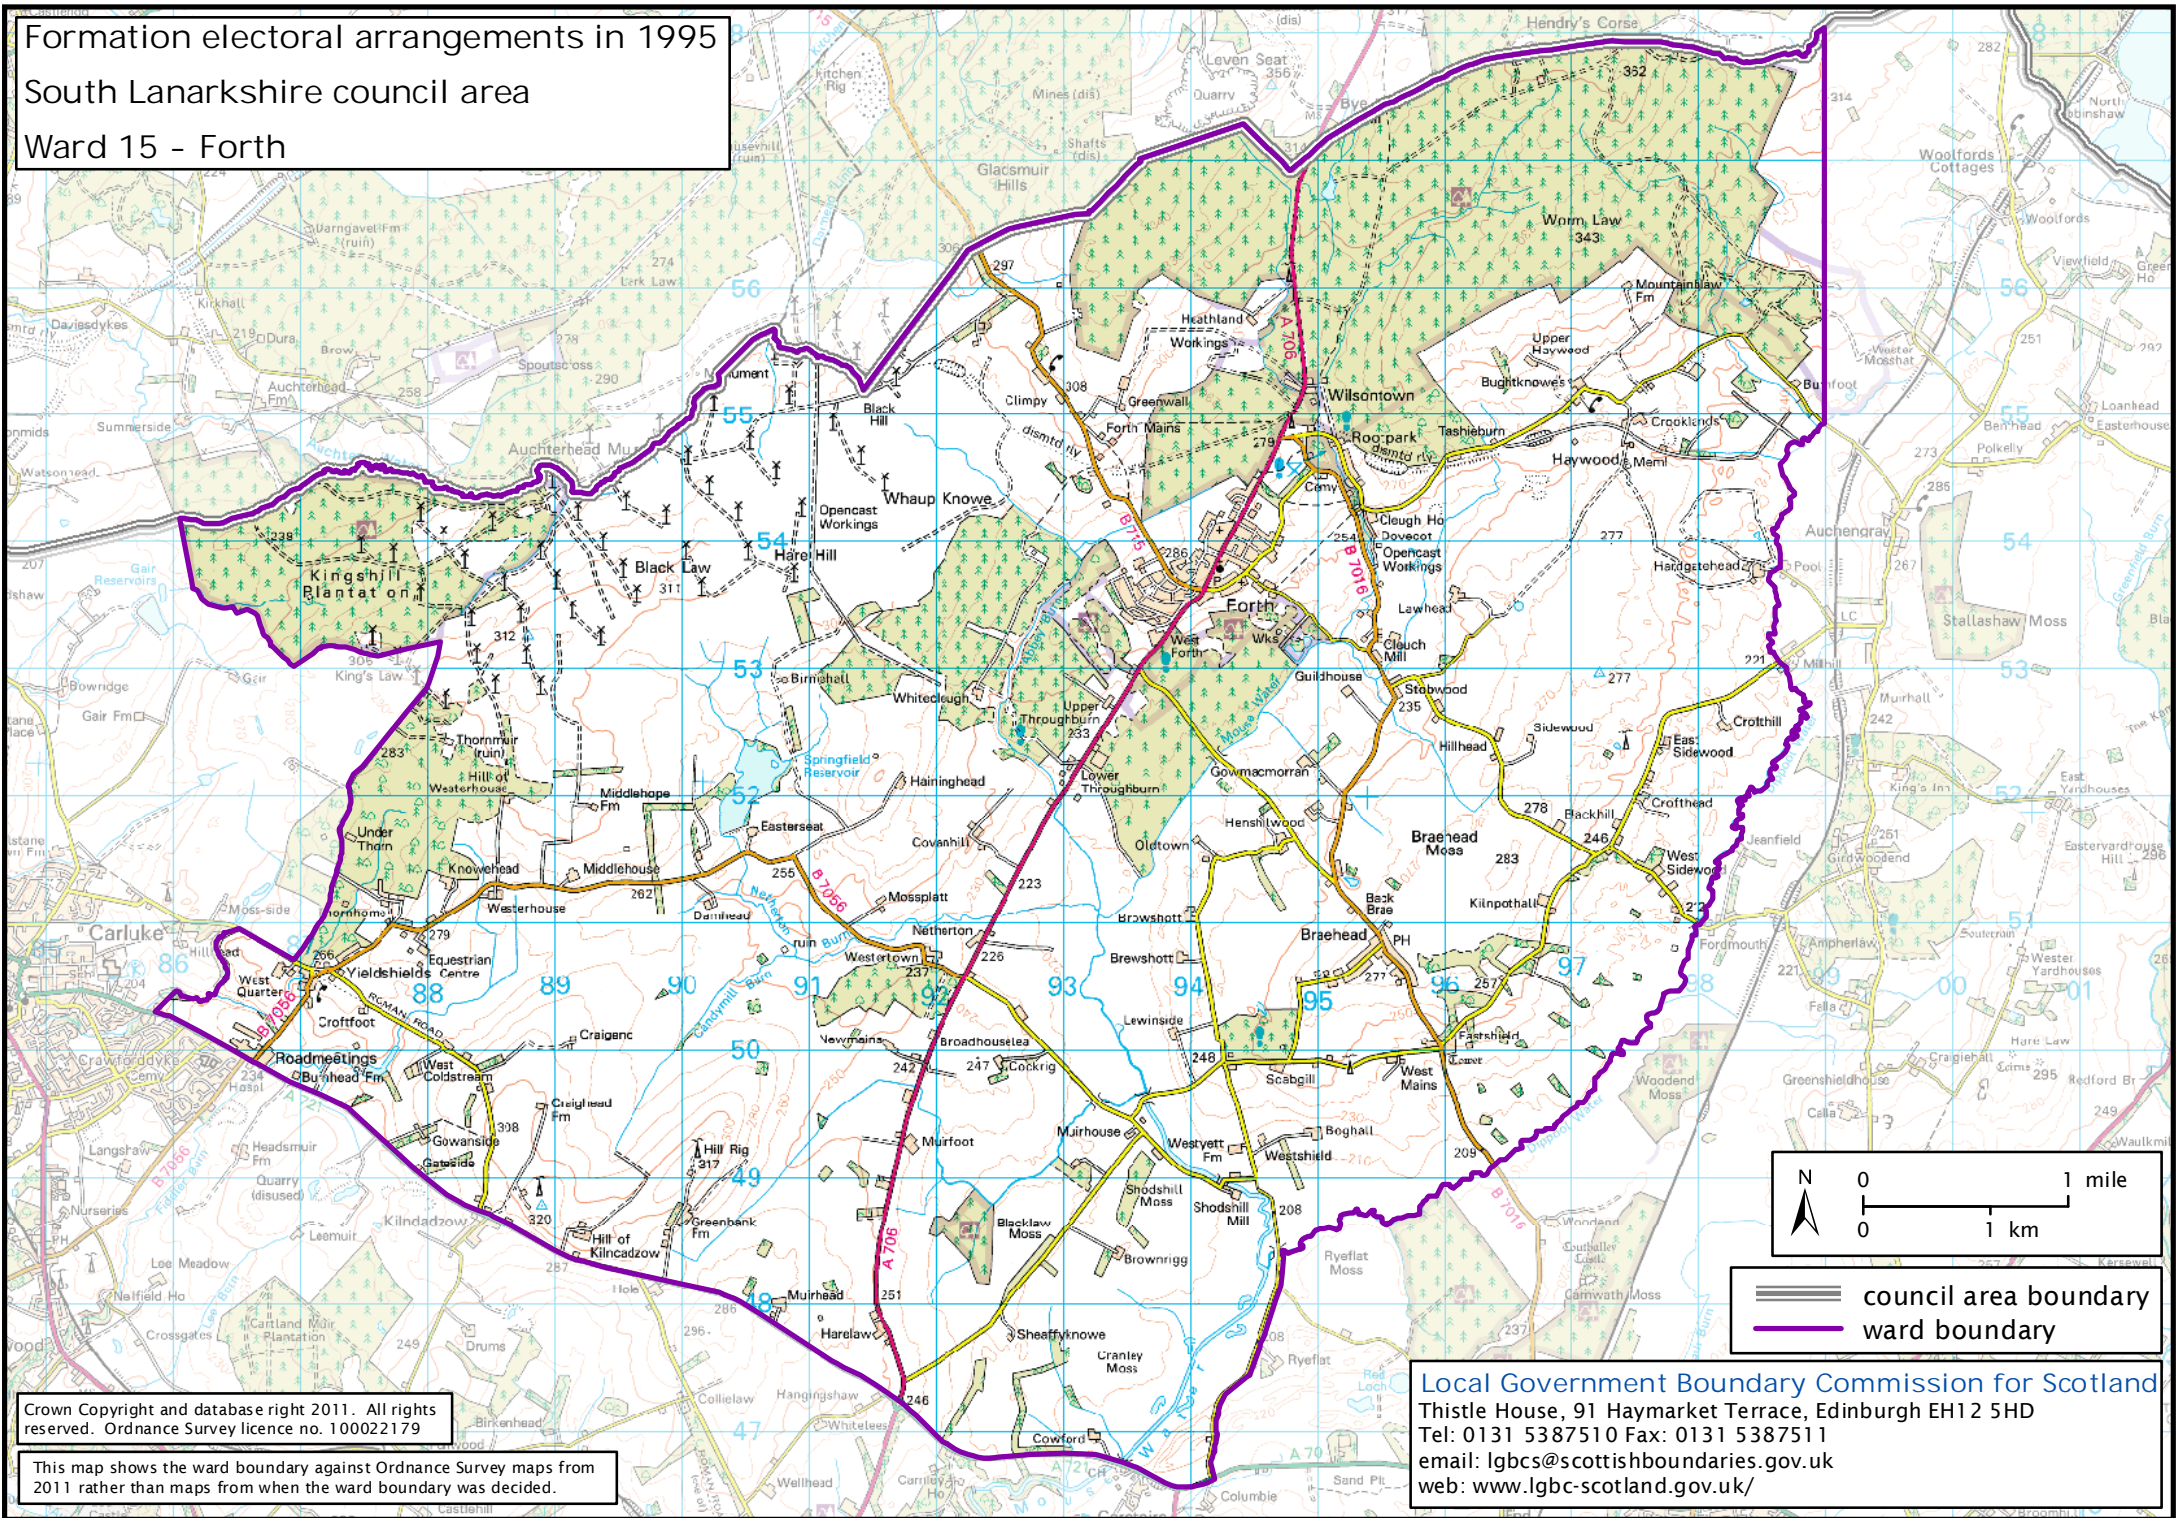

Formation electoral arrangements in 1995  
 South Lanarkshire council area  
 Ward 15 - Forth

 council area boundary  
 ward boundary

Crown Copyright and database right 2011. All rights reserved. Ordnance Survey licence no. 10002179

This map shows the ward boundary against Ordnance Survey maps from 2011 rather than maps from when the ward boundary was decided.

Local Government Boundary Commission for Scotland  
 Thistle House, 91 Haymarket Terrace, Edinburgh EH12 5HD  
 Tel: 0131 5387510 Fax: 0131 5387511  
 email: [lgbc@scottishboundaries.gov.uk](mailto:lgbc@scottishboundaries.gov.uk)  
 web: [www.lgbc-scotland.gov.uk/](http://www.lgbc-scotland.gov.uk/)