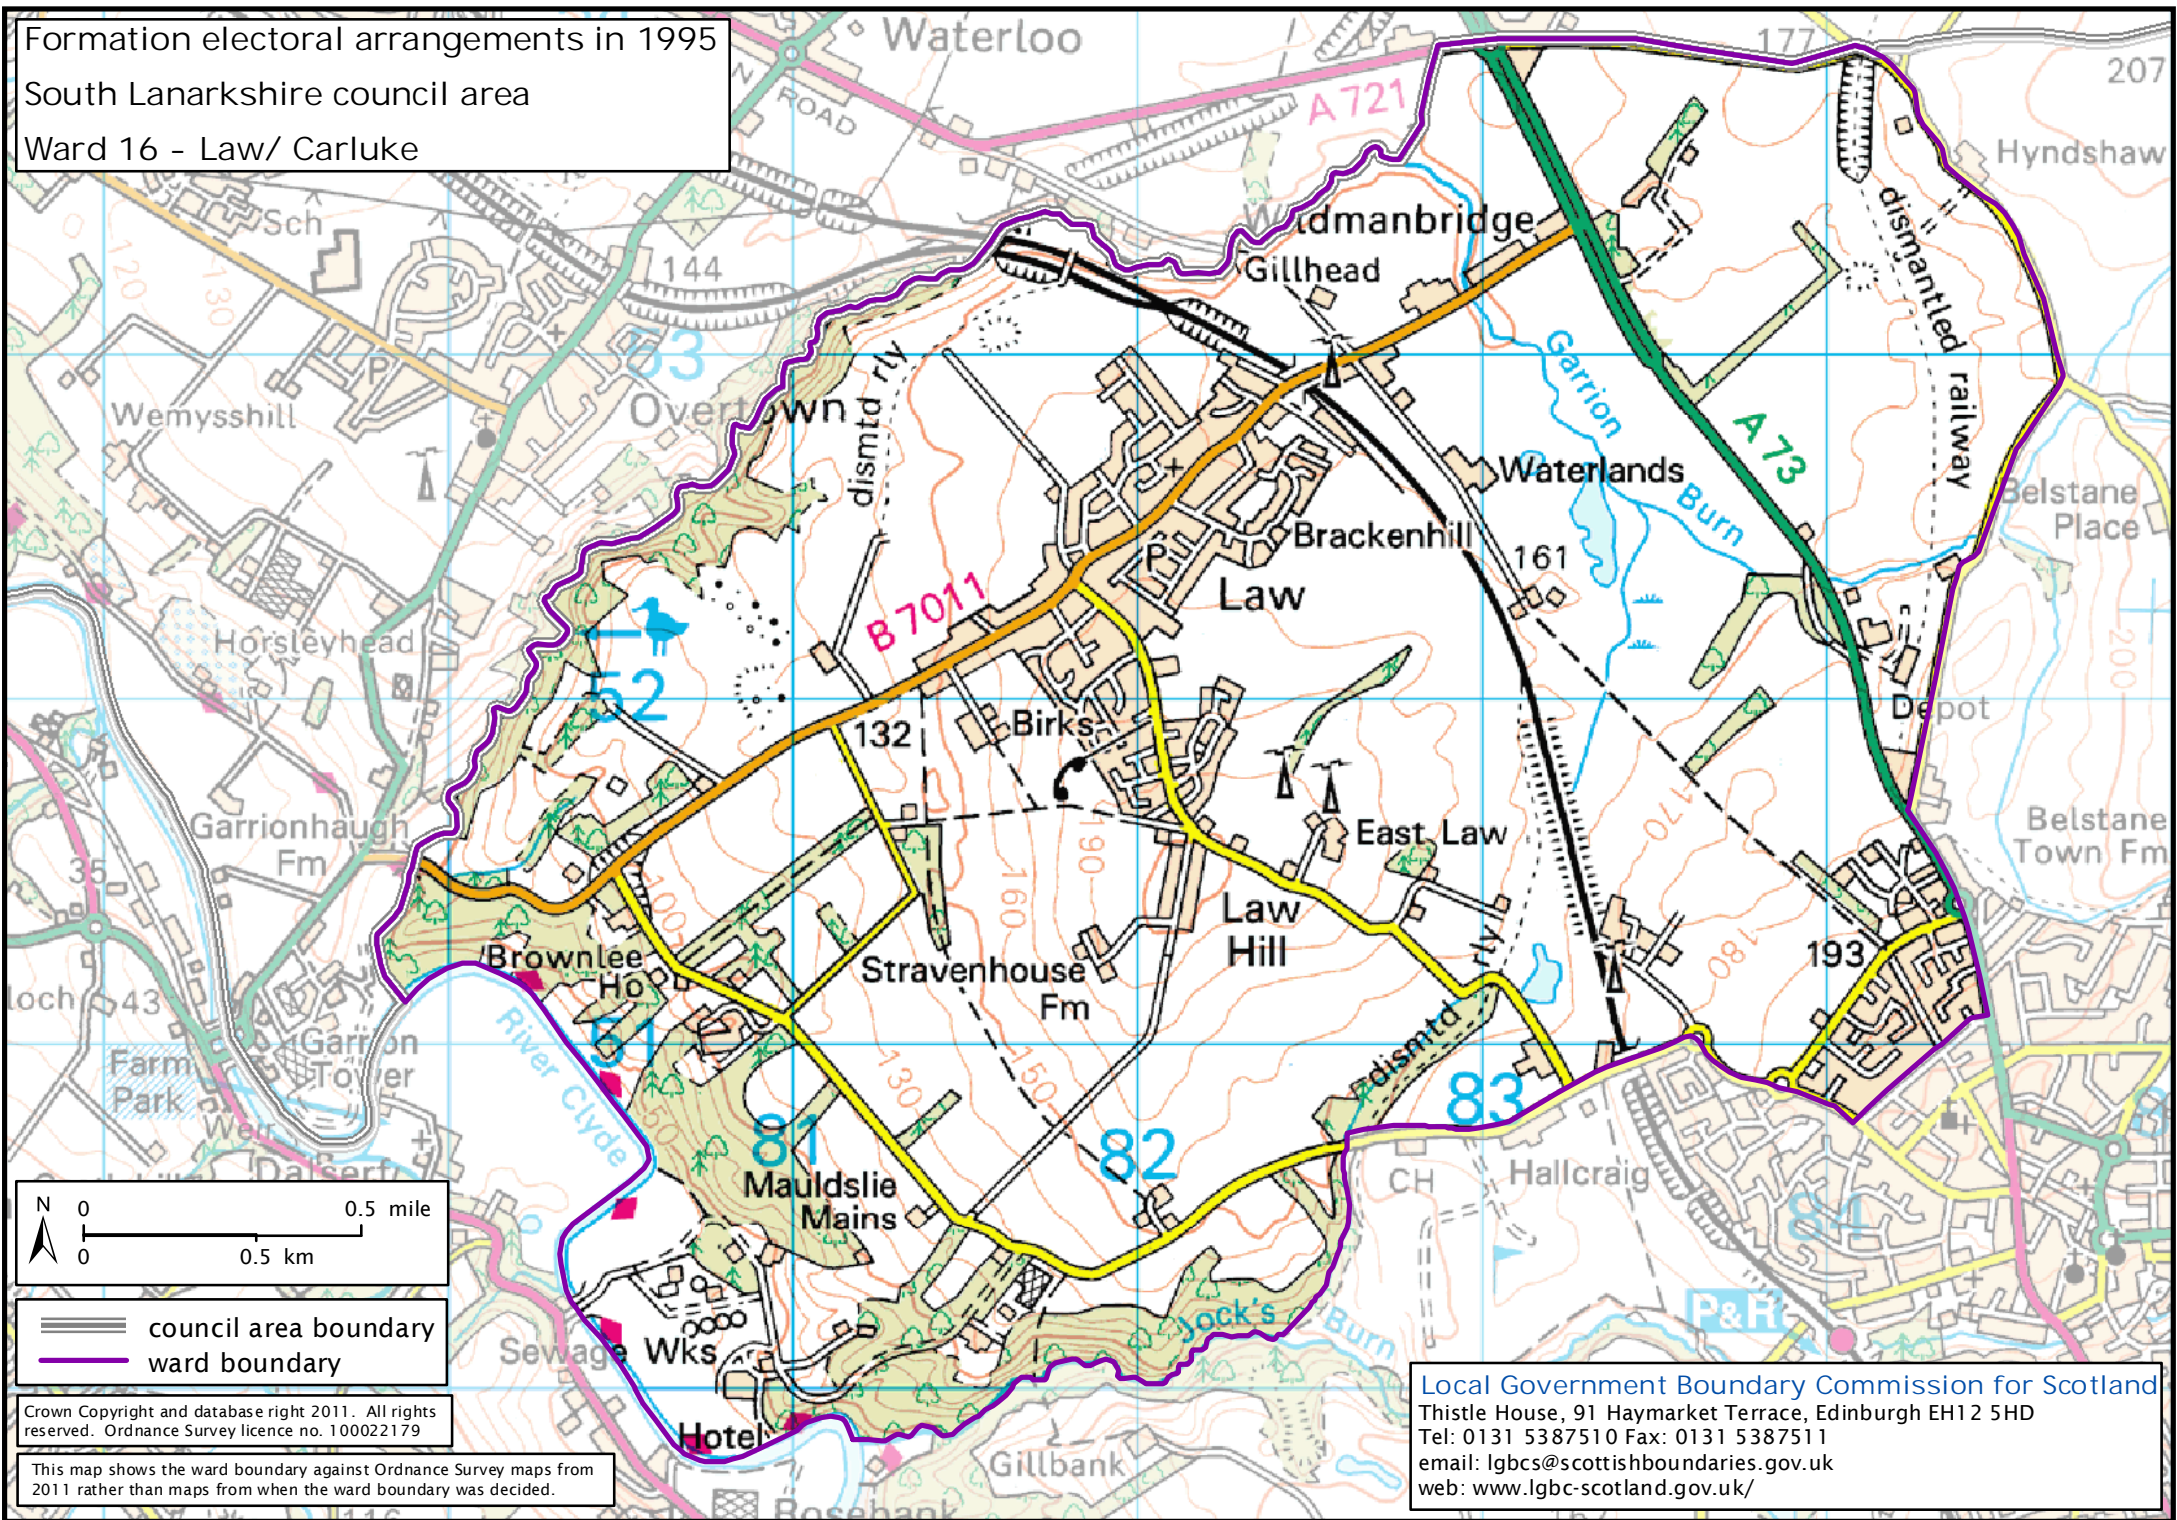

Formation electoral arrangements in 1995
South Lanarkshire council area
Ward 16 - Law/ Carluke

— council area boundary
— ward boundary

Crown Copyright and database right 2011. All rights reserved. Ordnance Survey licence no. 10002179

This map shows the ward boundary against Ordnance Survey maps from 2011 rather than maps from when the ward boundary was decided.

Local Government Boundary Commission for Scotland
Thistle House, 91 Haymarket Terrace, Edinburgh EH12 5HD
Tel: 0131 5387510 Fax: 0131 5387511
email: lgbcs@scottishboundaries.gov.uk
web: www.lgbc-scotland.gov.uk/