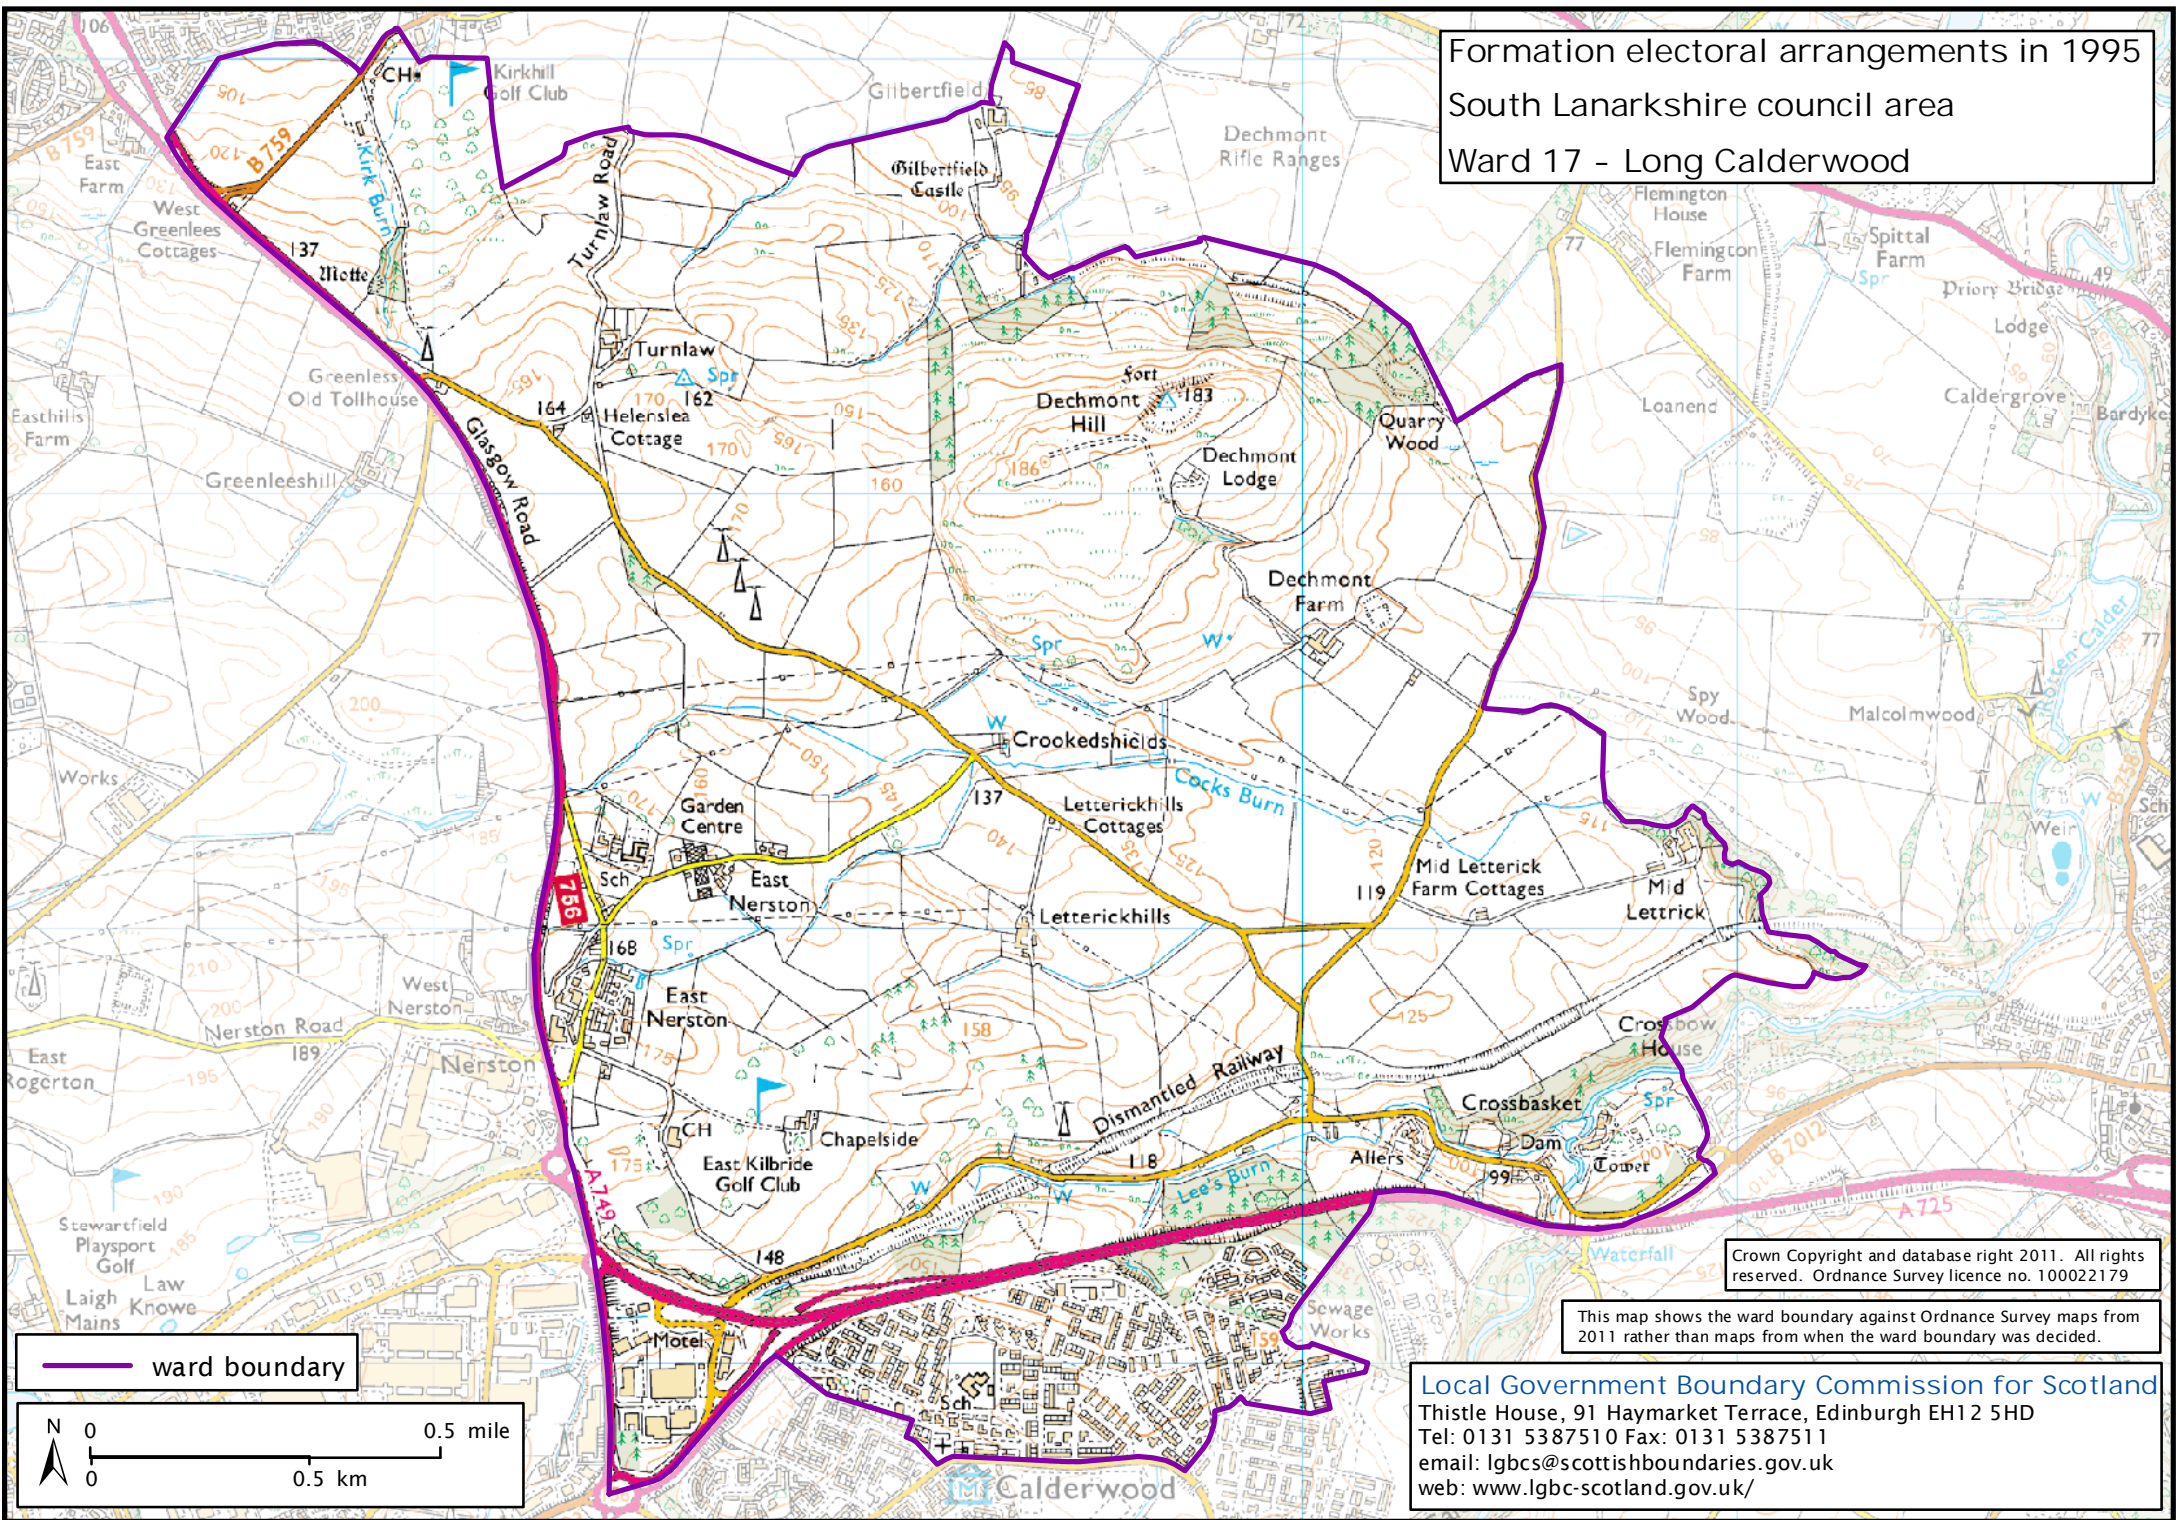

Formation electoral arrangements in 1995
South Lanarkshire council area
Ward 17 - Long Calderwood

Crown Copyright and database right 2011. All rights reserved. Ordnance Survey licence no. 100022179

This map shows the ward boundary against Ordnance Survey maps from 2011 rather than maps from when the ward boundary was decided.

ward boundary