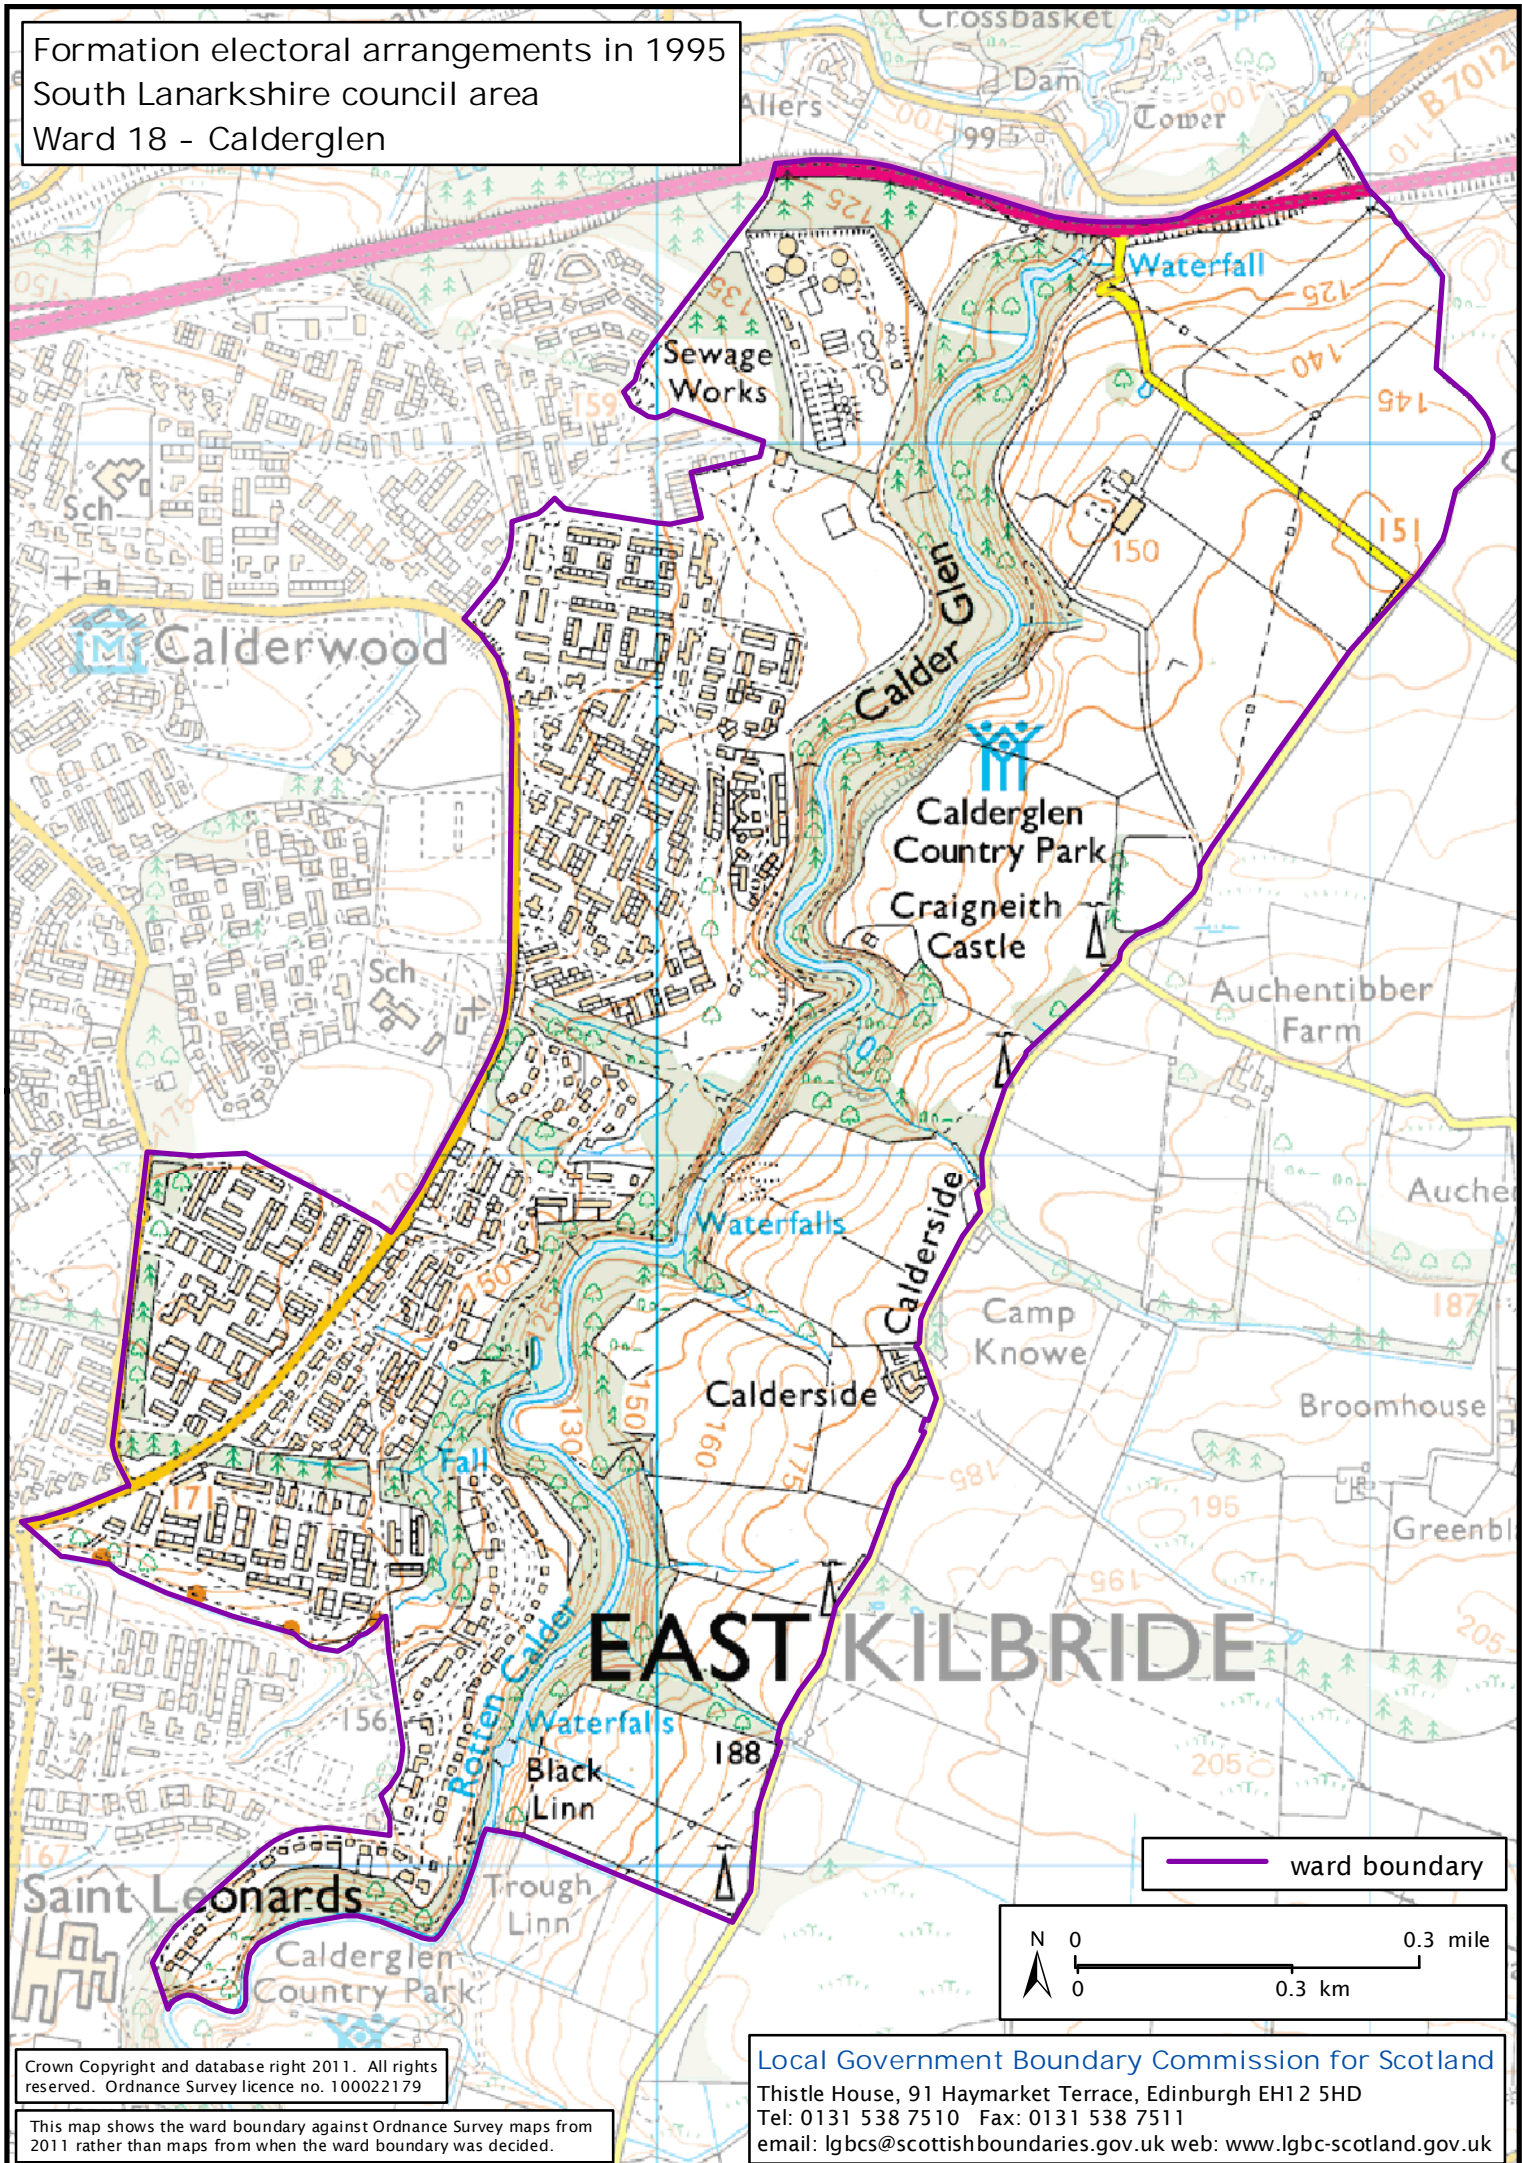

Formation electoral arrangements in 1995
 South Lanarkshire council area
 Ward 18 - Calderglen

EAST KILBRIDE

— ward boundary

Crown Copyright and database right 2011. All rights reserved. Ordnance Survey licence no. 100022179

This map shows the ward boundary against Ordnance Survey maps from 2011 rather than maps from when the ward boundary was decided.

Local Government Boundary Commission for Scotland
 Thistle House, 91 Haymarket Terrace, Edinburgh EH1 2 5HD
 Tel: 0131 538 7510 Fax: 0131 538 7511
 email: lgbc@scottishboundaries.gov.uk web: www.lgbc-scotland.gov.uk