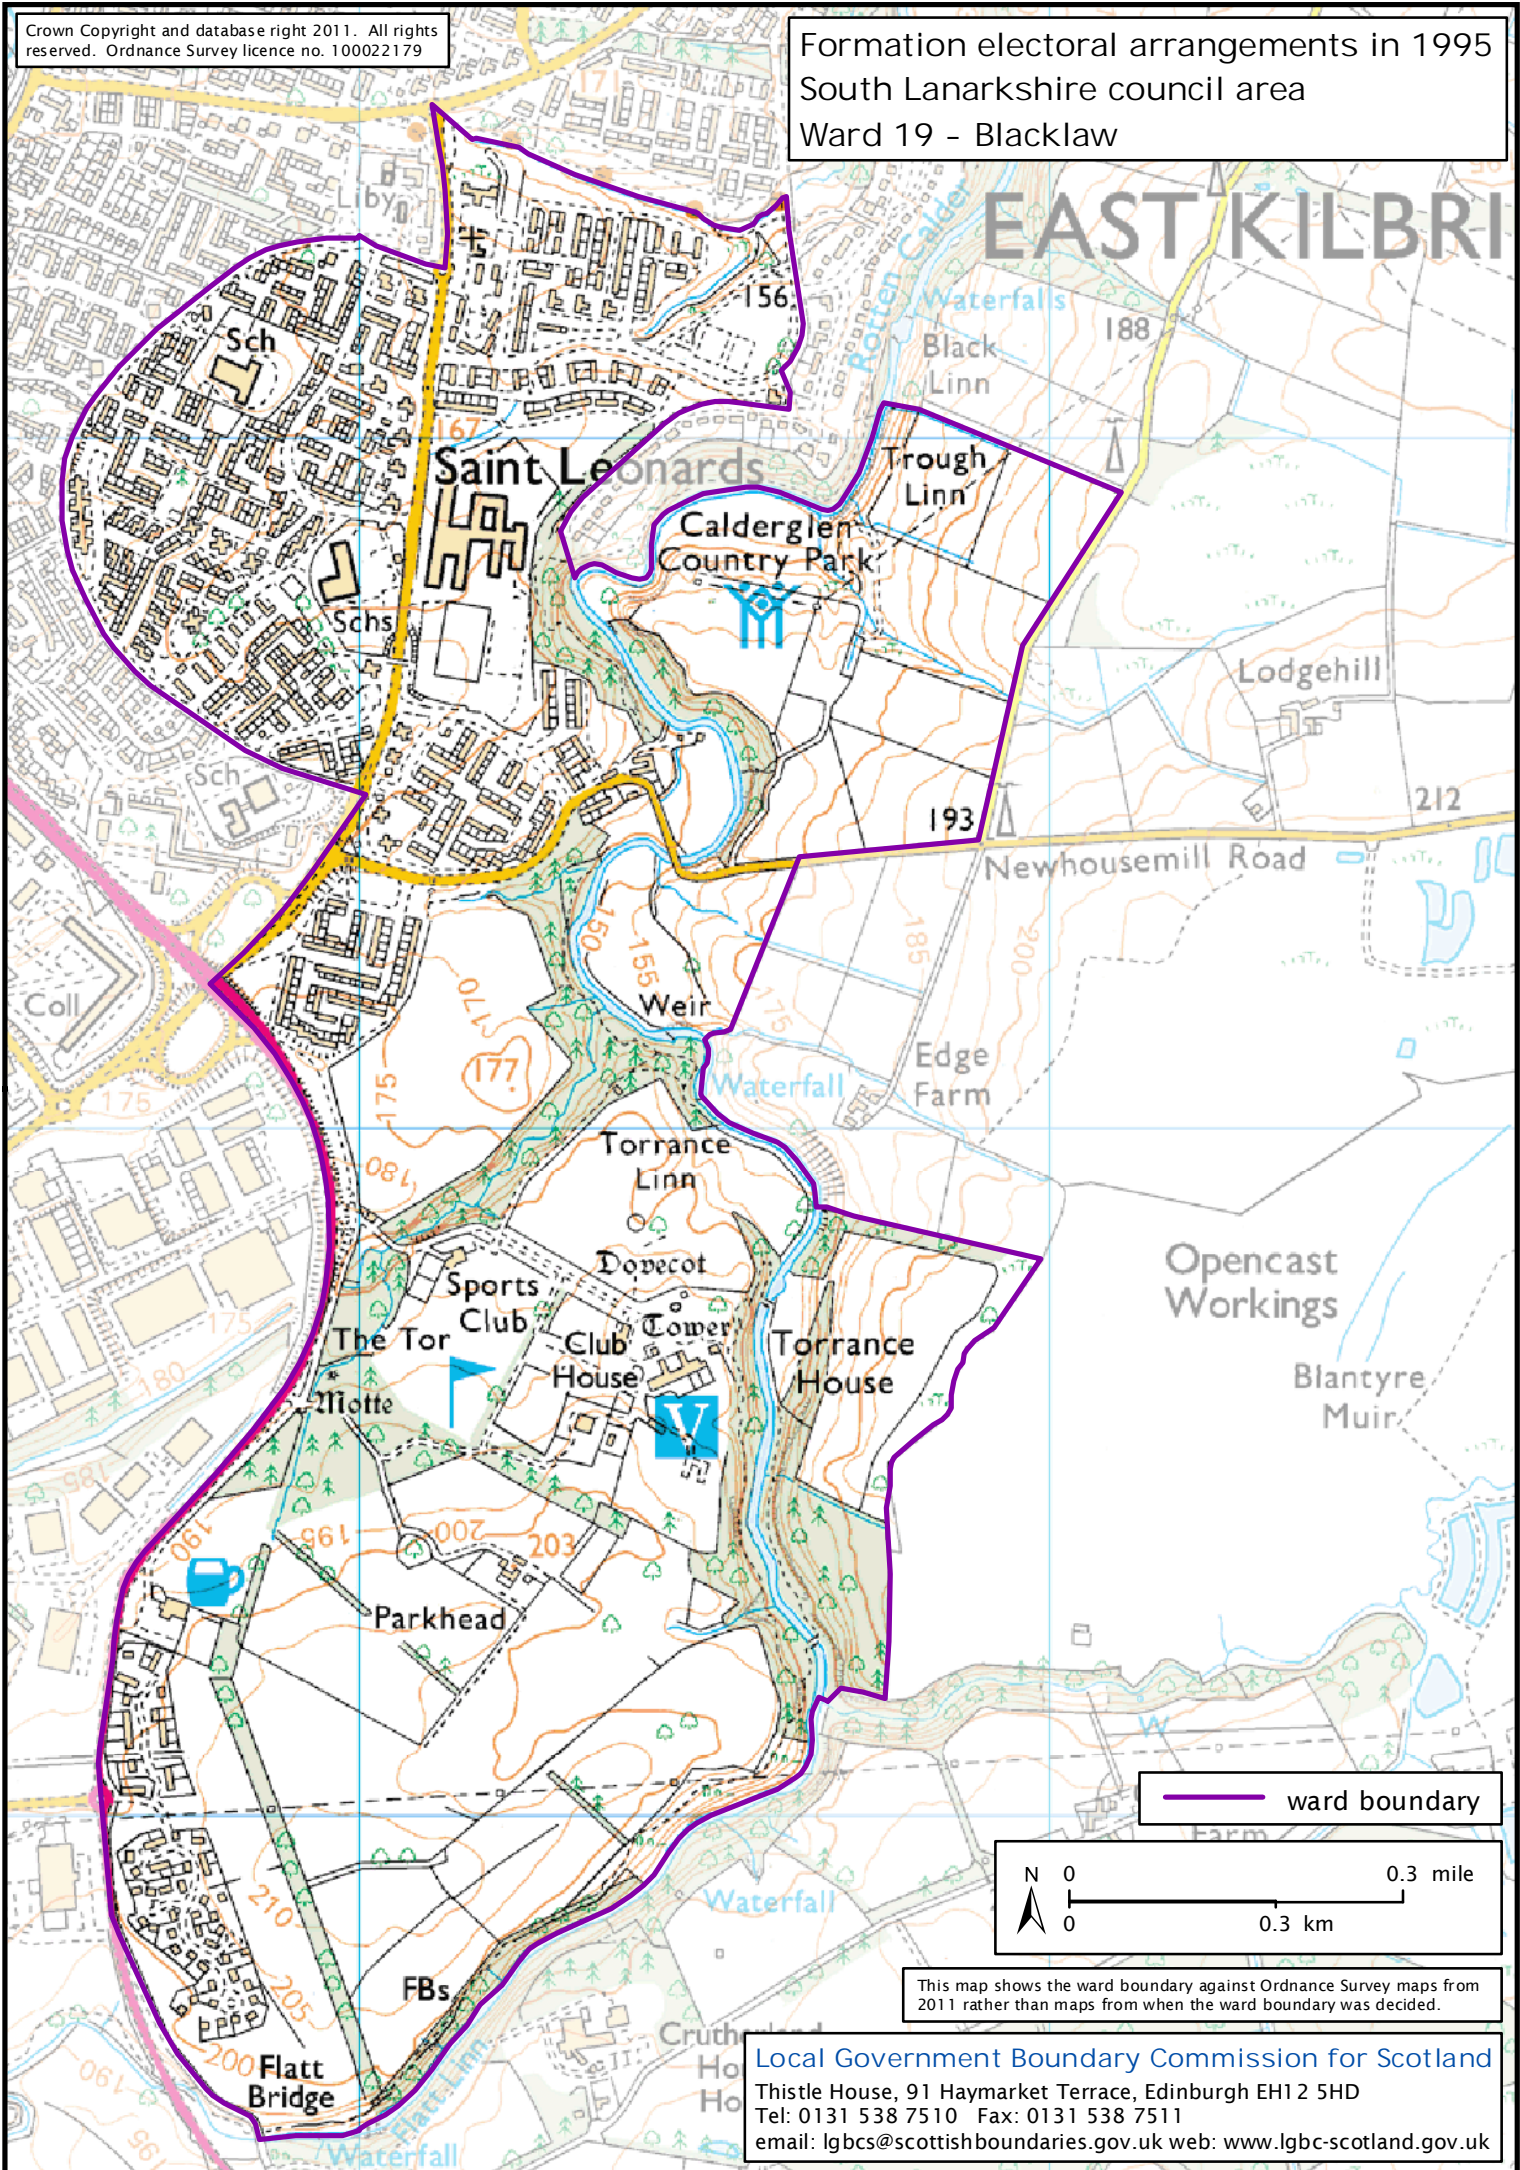

Formation electoral arrangements in 1995  
South Lanarkshire council area  
Ward 19 - Blacklaw

ward boundary

This map shows the ward boundary against Ordnance Survey maps from 2011 rather than maps from when the ward boundary was decided.