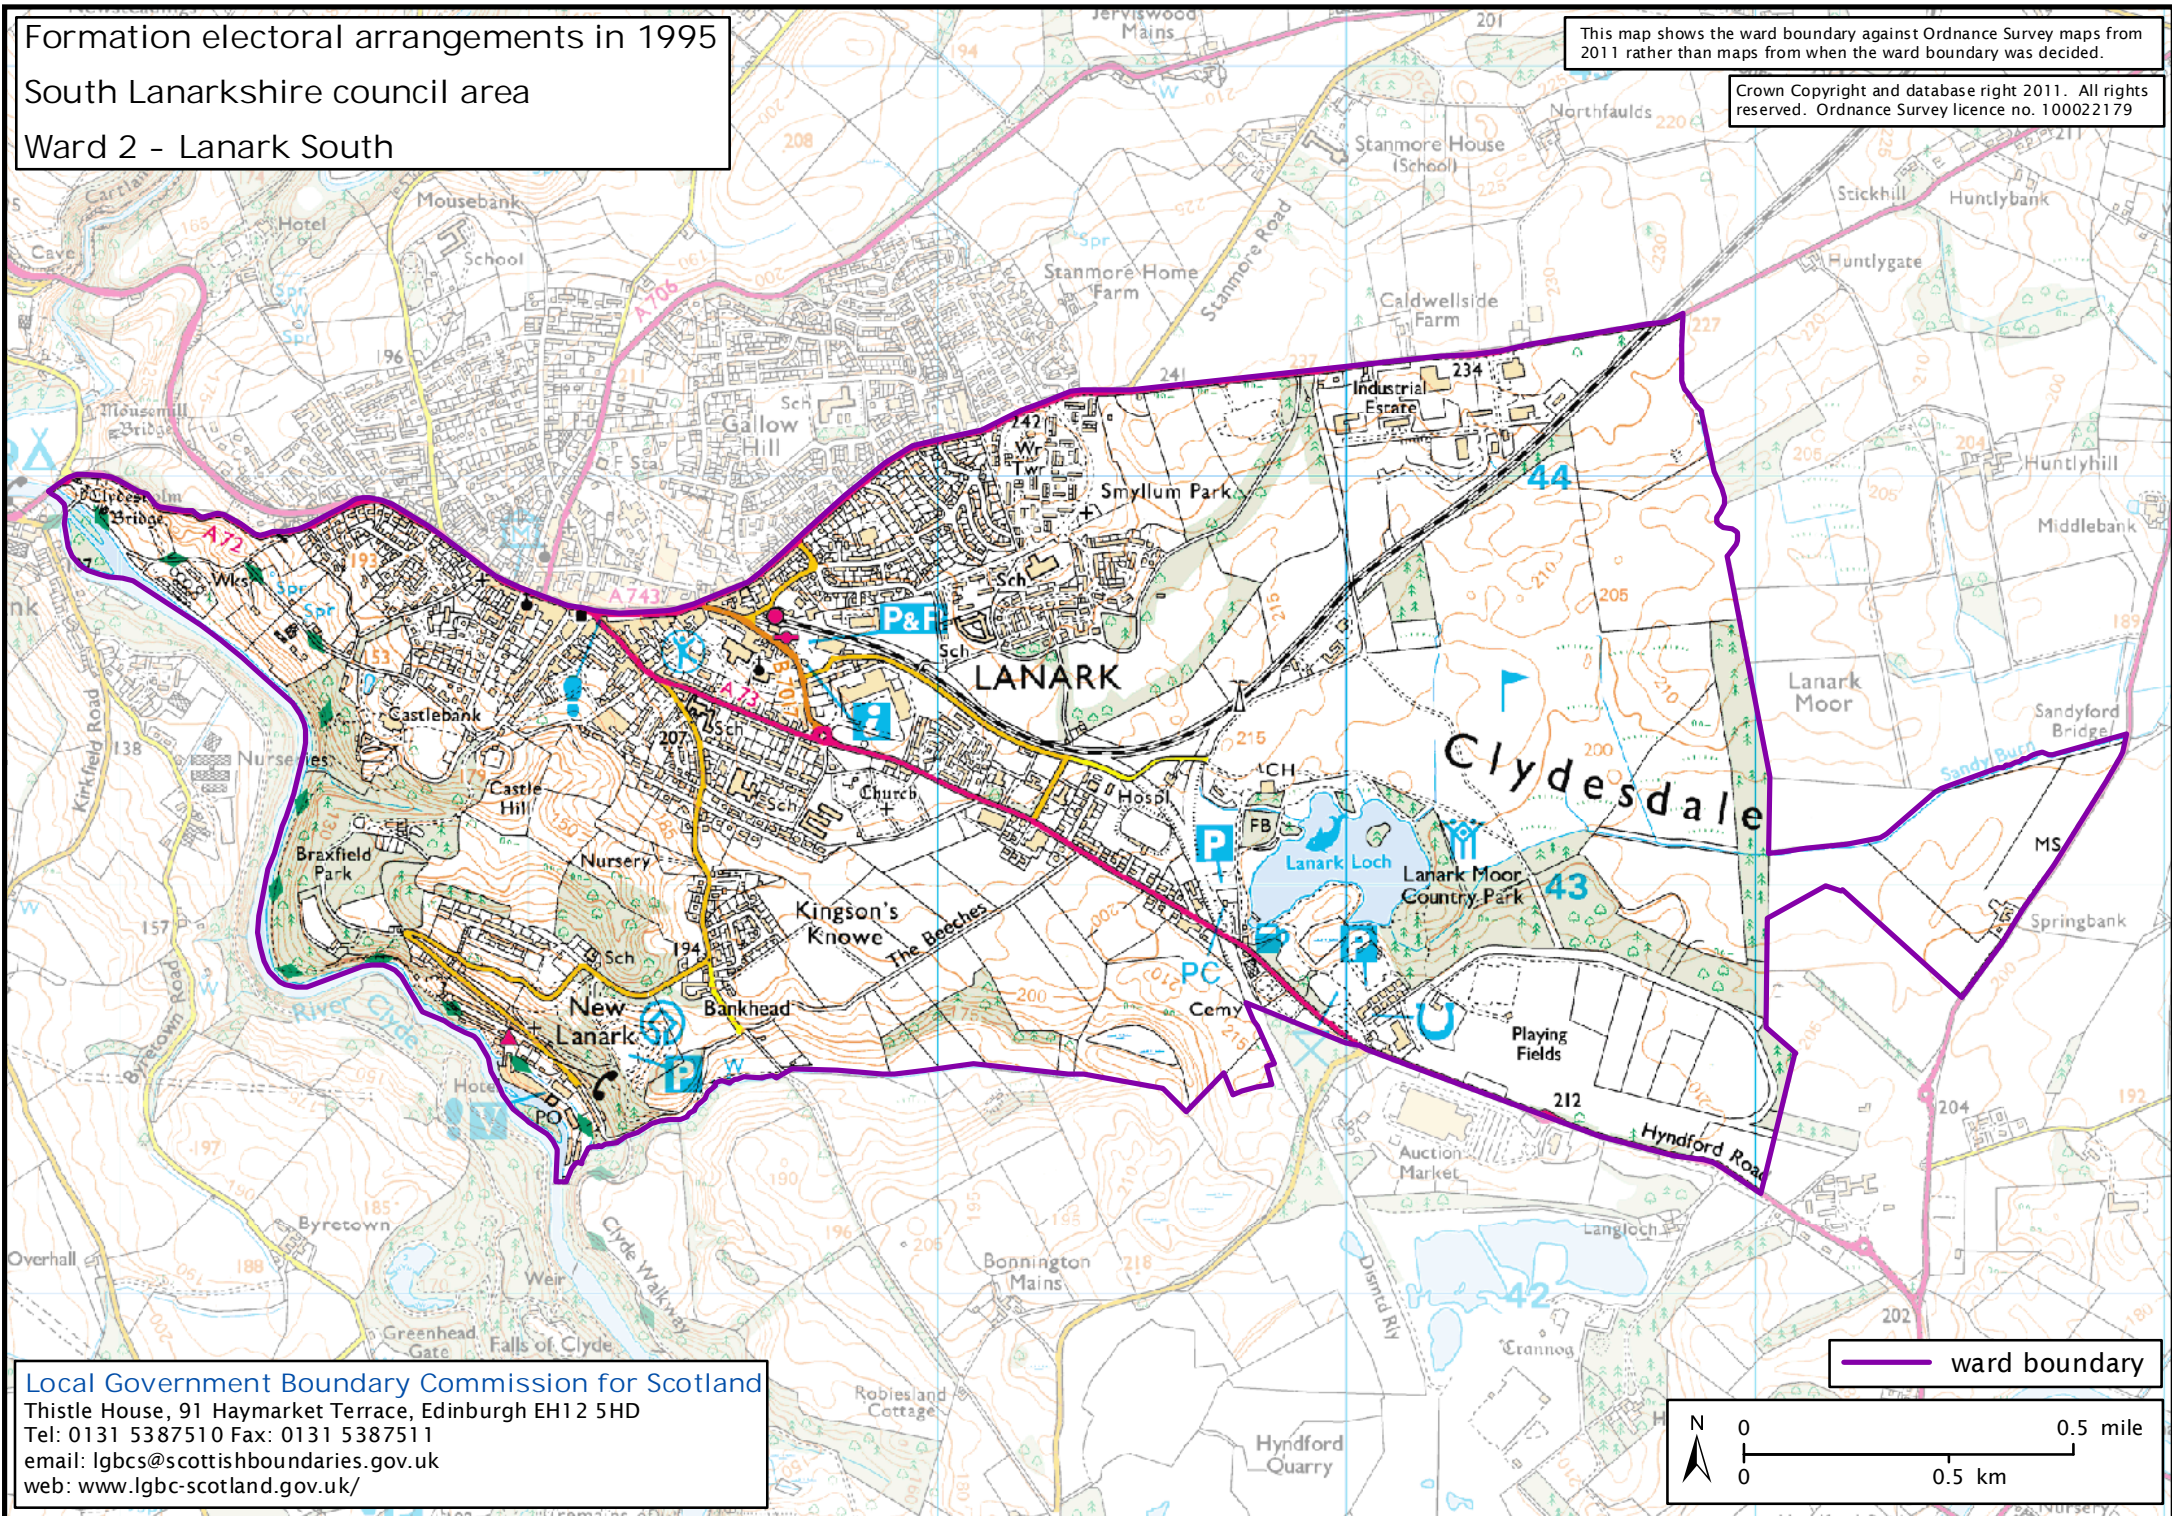

Formation electoral arrangements in 1995

South Lanarkshire council area

Ward 2 - Lanark South

This map shows the ward boundary against Ordnance Survey maps from 2011 rather than maps from when the ward boundary was decided.

Crown Copyright and database right 2011. All rights reserved. Ordnance Survey licence no. 10002179

Local Government Boundary Commission for Scotland
Thistle House, 91 Haymarket Terrace, Edinburgh EH12 5HD
Tel: 0131 5387510 Fax: 0131 5387511
email: lgbc@scottishboundaries.gov.uk
web: www.lgbc-scotland.gov.uk/