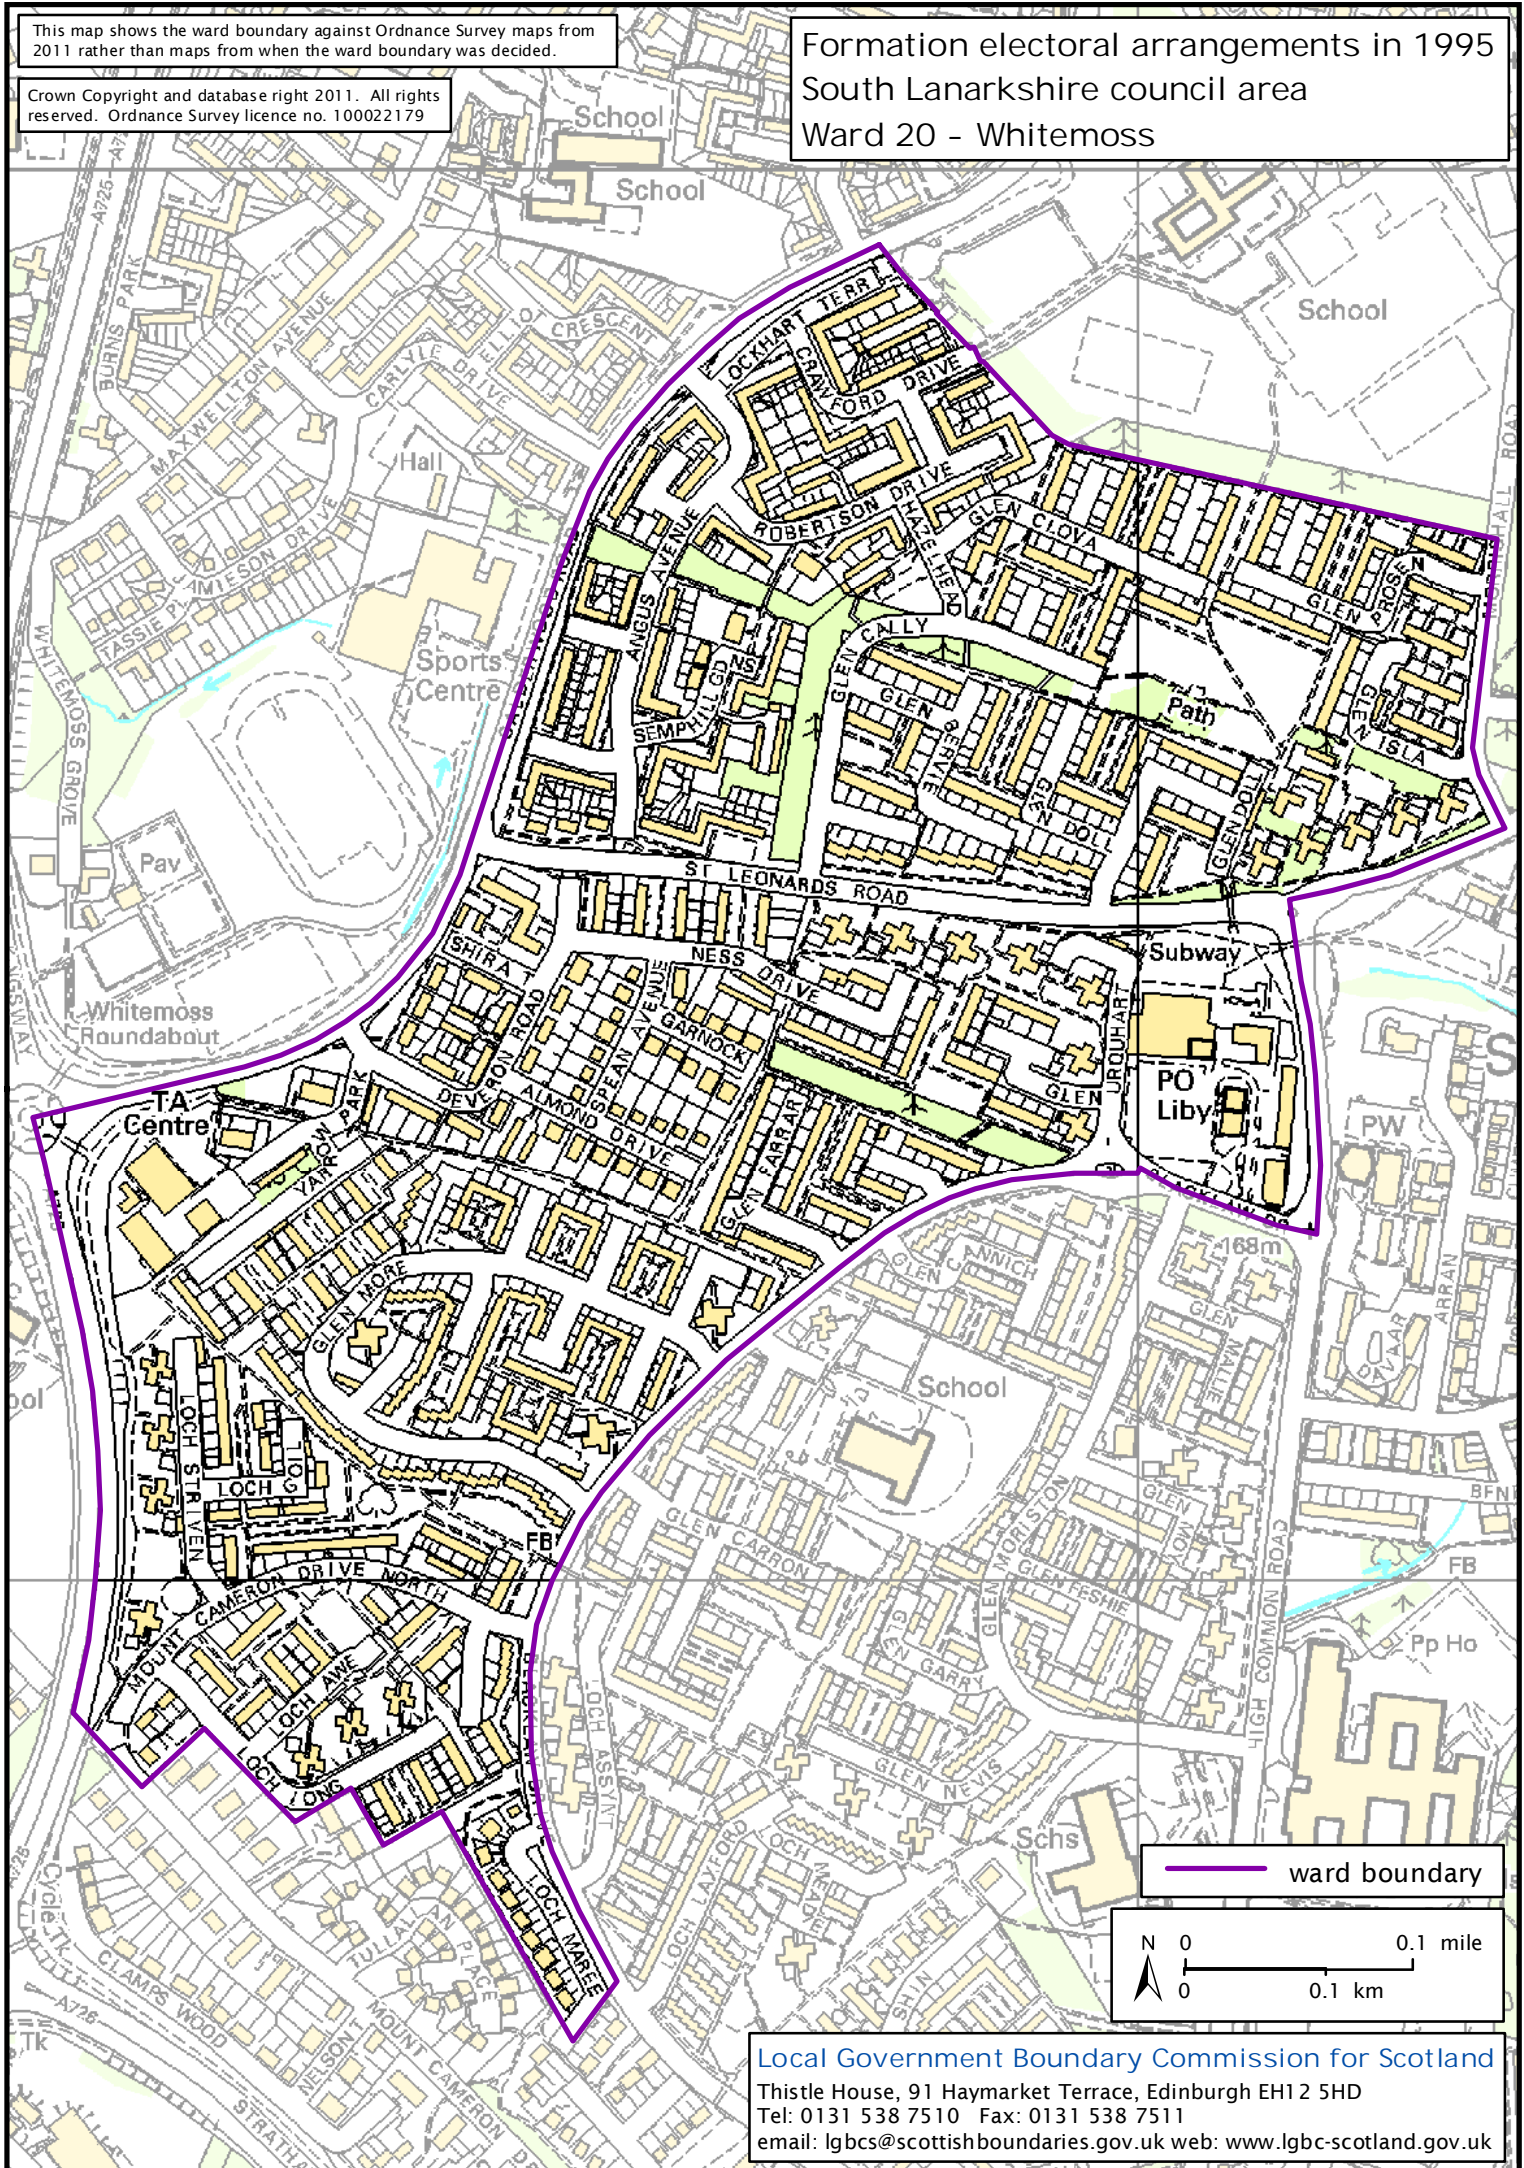

This map shows the ward boundary against Ordnance Survey maps from 2011 rather than maps from when the ward boundary was decided.

Crown Copyright and database right 2011. All rights reserved. Ordnance Survey licence no. 10002179

Formation electoral arrangements in 1995

South Lanarkshire council area

Ward 20 - Whitemoss

Local Government Boundary Commission for Scotland
Thistle House, 91 Haymarket Terrace, Edinburgh EH1 2 5HD
Tel: 0131 538 7510 Fax: 0131 538 7511
email: lgbc@scottishboundaries.gov.uk web: www.lgbc-scotland.gov.uk