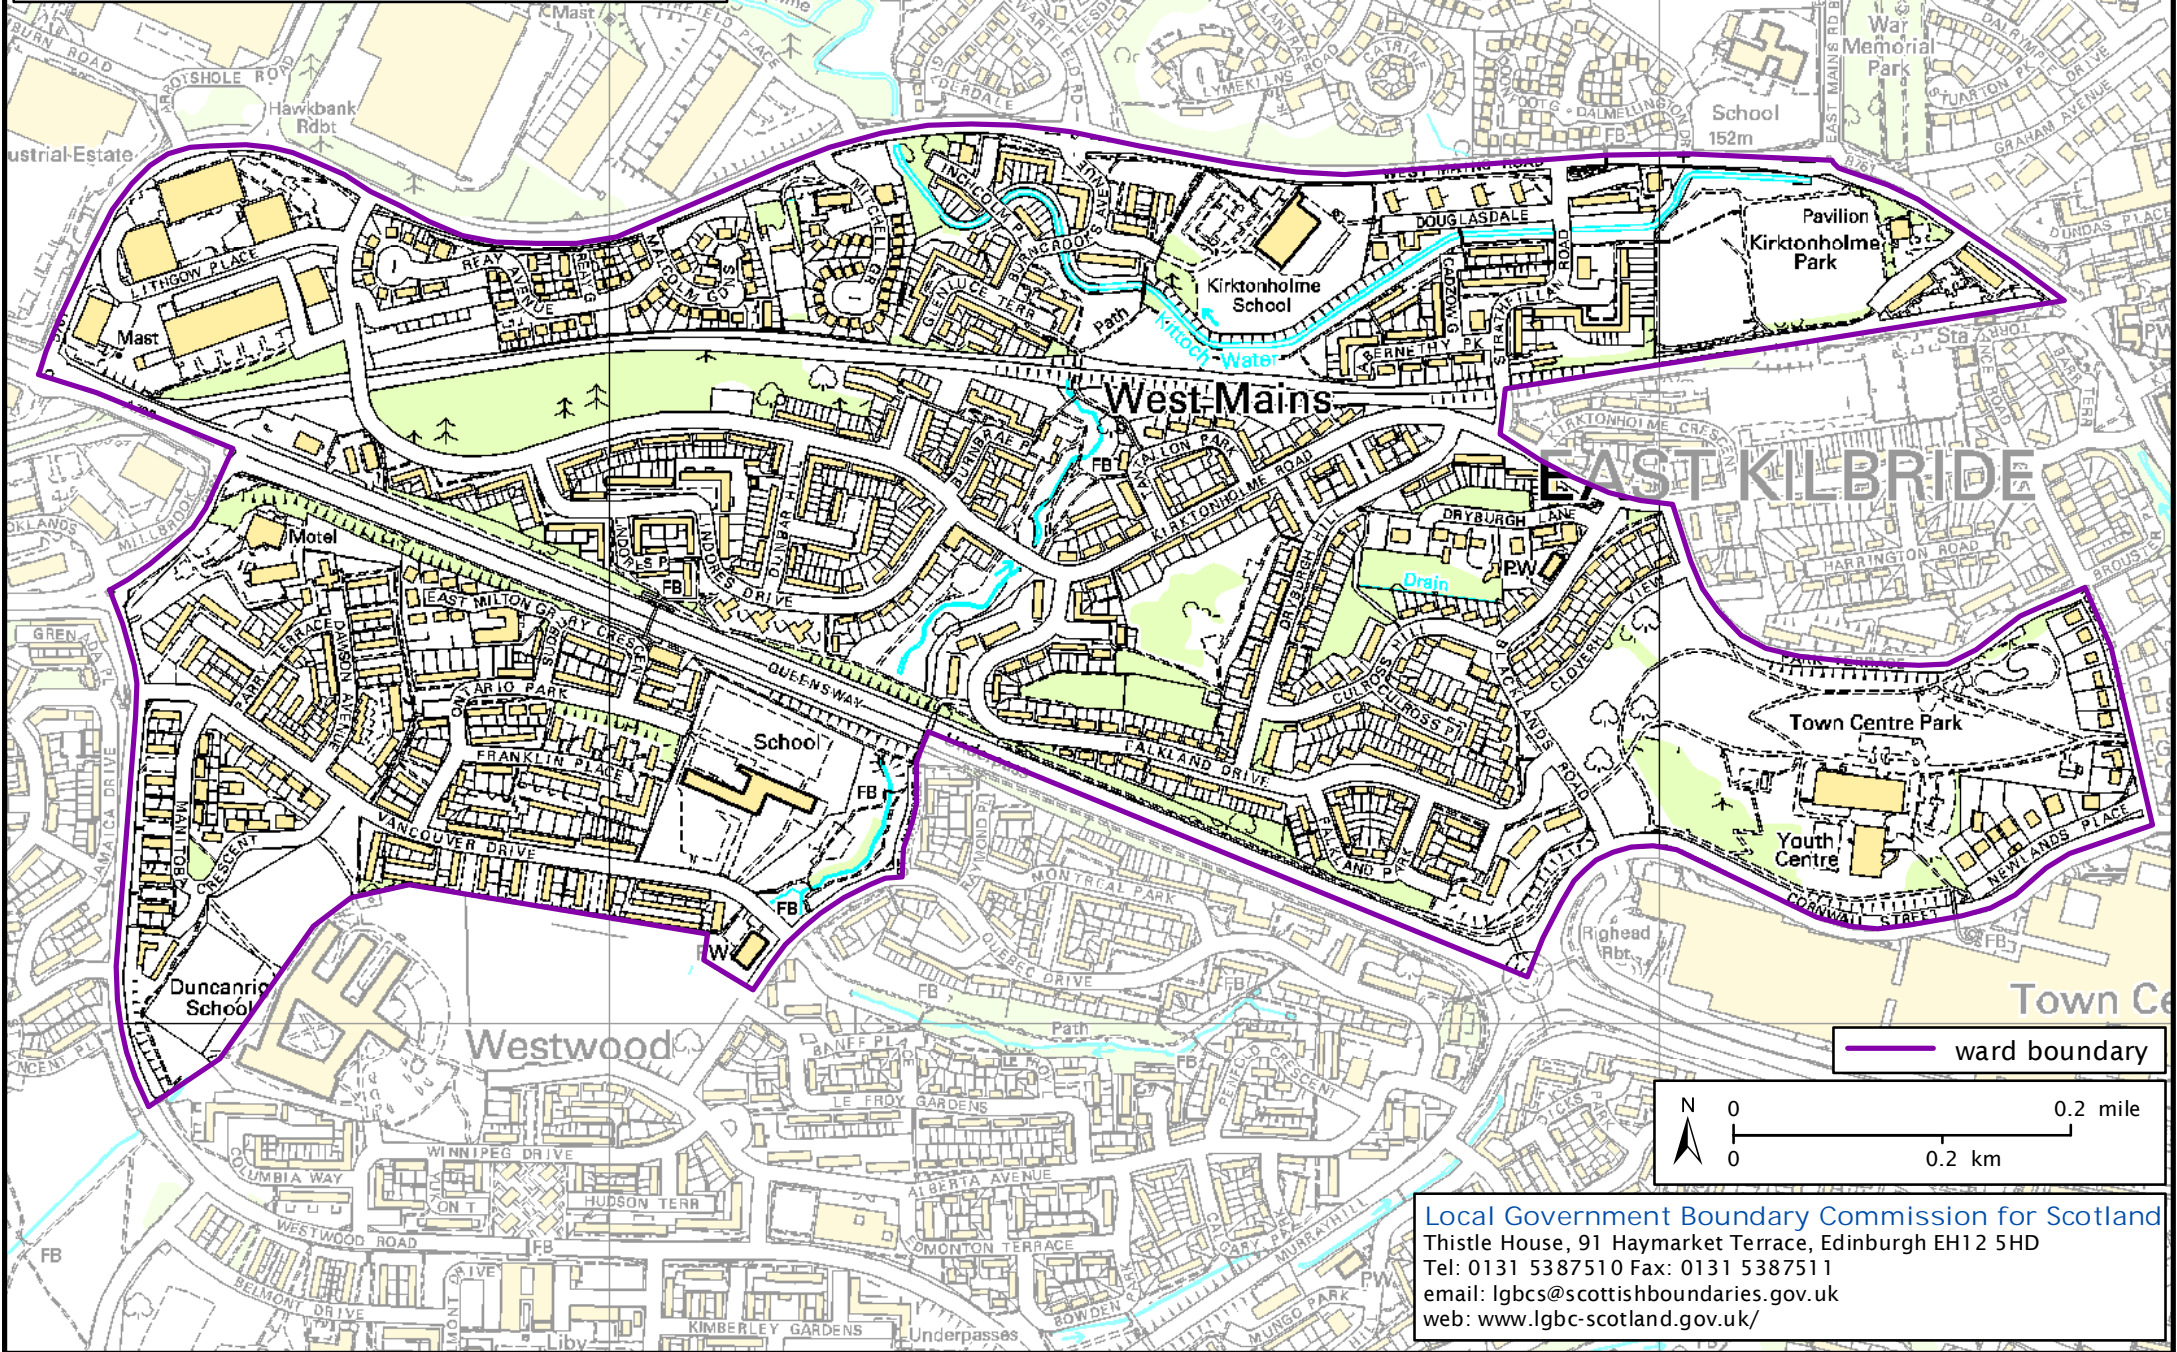

Formation electoral arrangements in 1995

South Lanarkshire council area

Ward 24 - West Mains

This map shows the ward boundary against Ordnance Survey maps from 2011 rather than maps from when the ward boundary was decided.

Crown Copyright and database right 2011. All rights reserved. Ordnance Survey licence no. 100022179

ward boundary

Local Government Boundary Commission for Scotland
Thistle House, 91 Haymarket Terrace, Edinburgh EH12 5HD
Tel: 0131 5387510 Fax: 0131 5387511
email: lgbcs@scottishboundaries.gov.uk
web: www.lgbc-scotland.gov.uk/