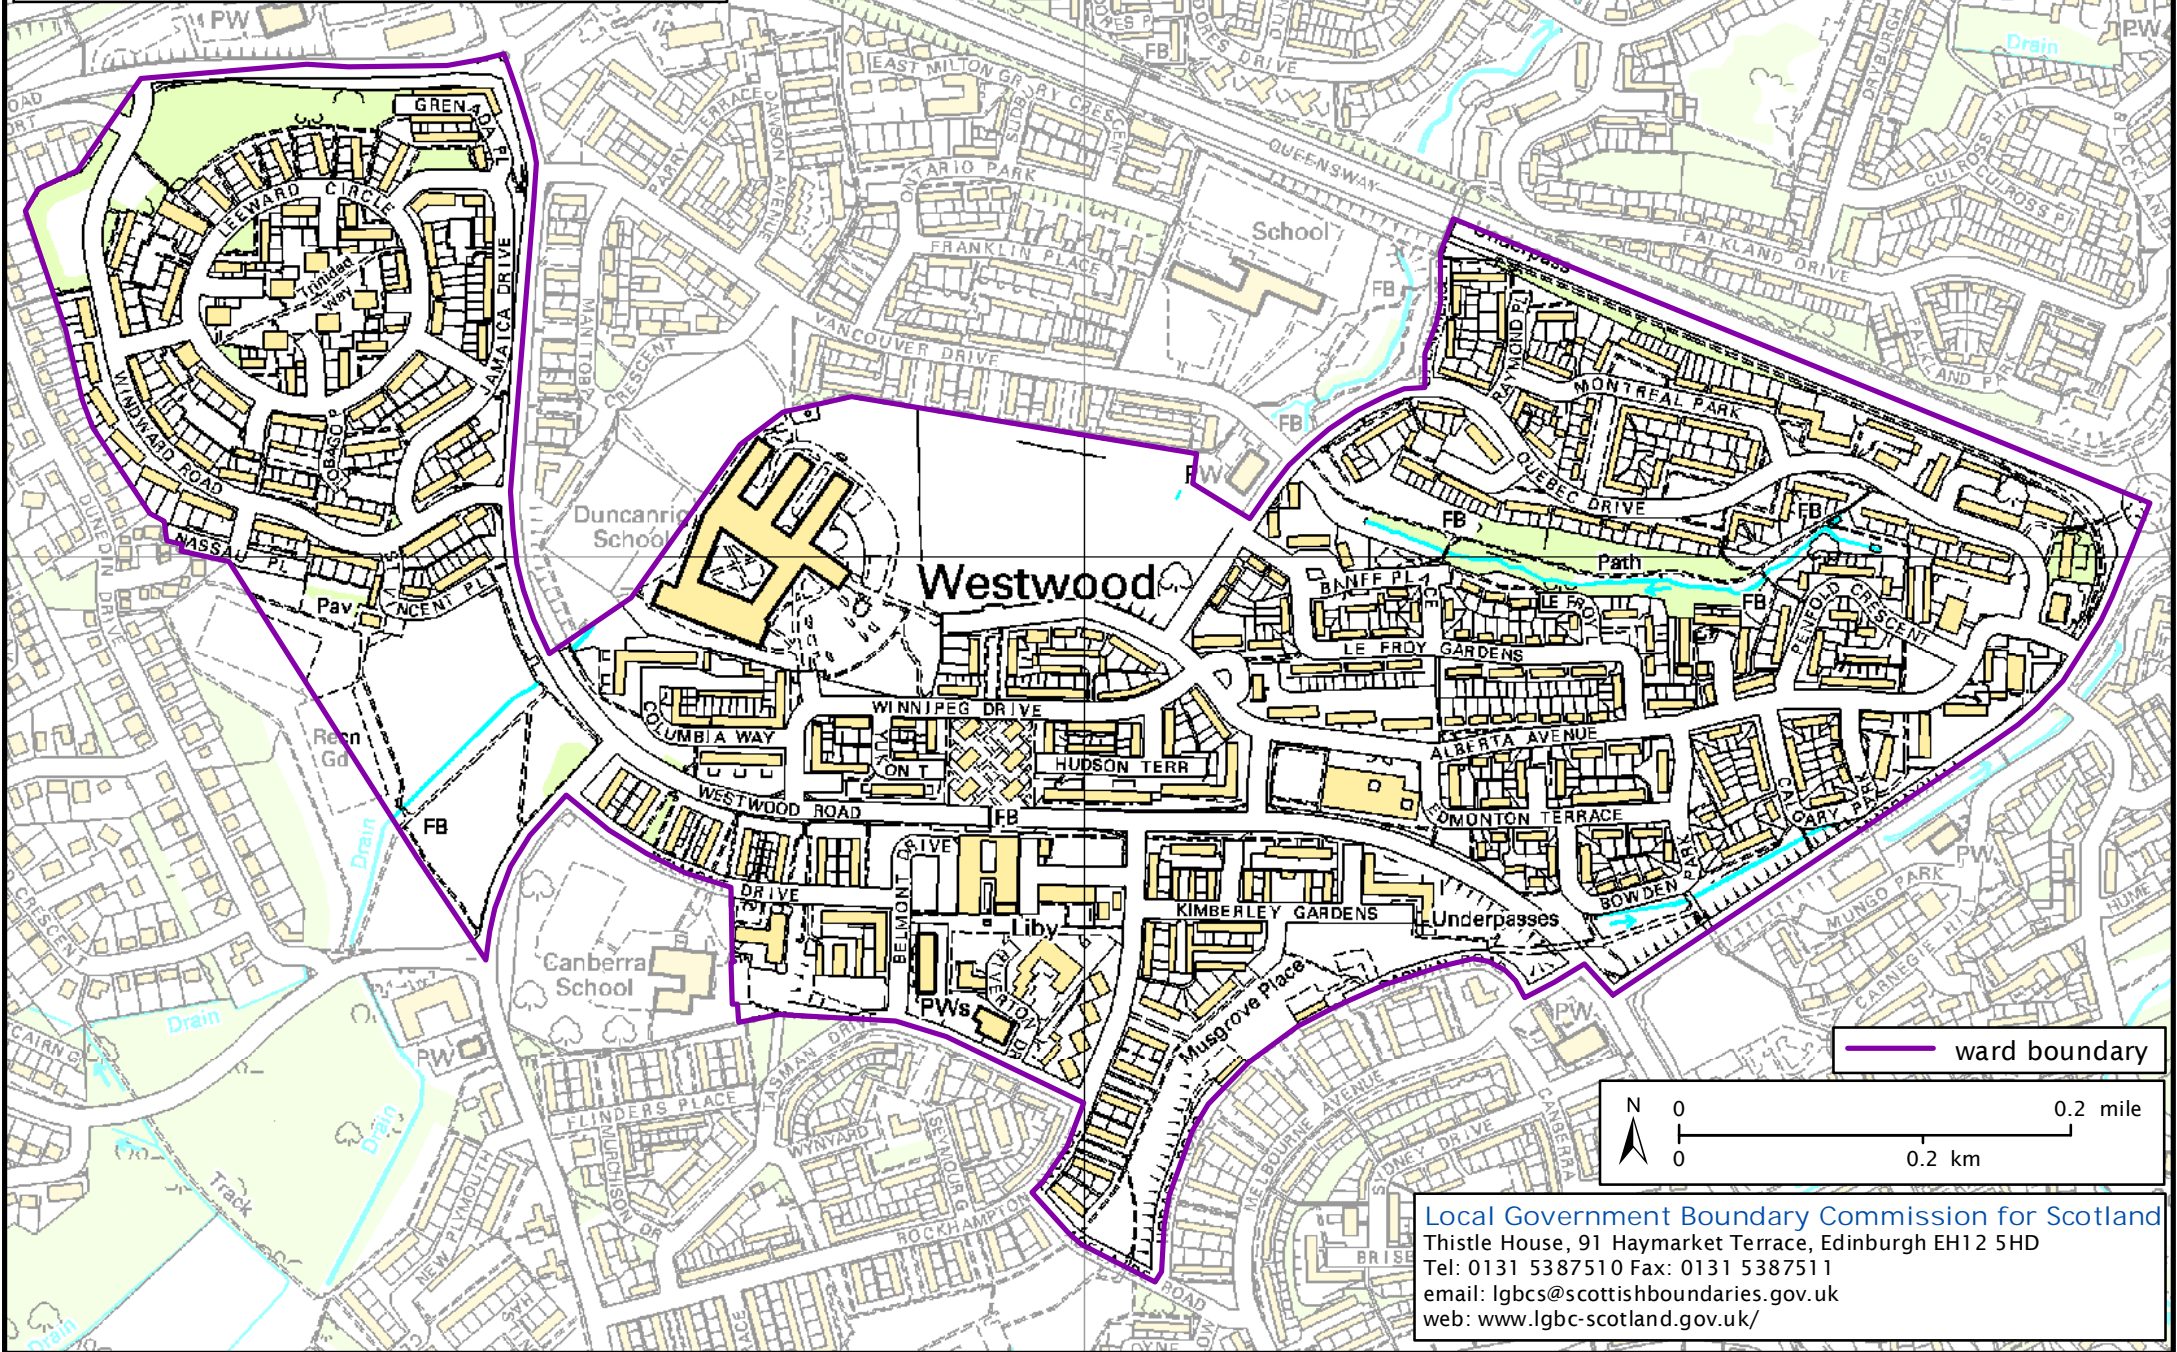

Formation electoral arrangements in 1995

South Lanarkshire council area

Ward 25 - Duncanrig

This map shows the ward boundary against Ordnance Survey maps from 2011 rather than maps from when the ward boundary was decided.

Crown Copyright and database right 2011. All rights reserved. Ordnance Survey licence no. 10002179

ward boundary

Local Government Boundary Commission for Scotland  
Thistle House, 91 Haymarket Terrace, Edinburgh EH12 5HD  
Tel: 0131 5387510 Fax: 0131 5387511  
email: lgbcscottishboundaries.gov.uk  
web: www.lgbc-scotland.gov.uk/