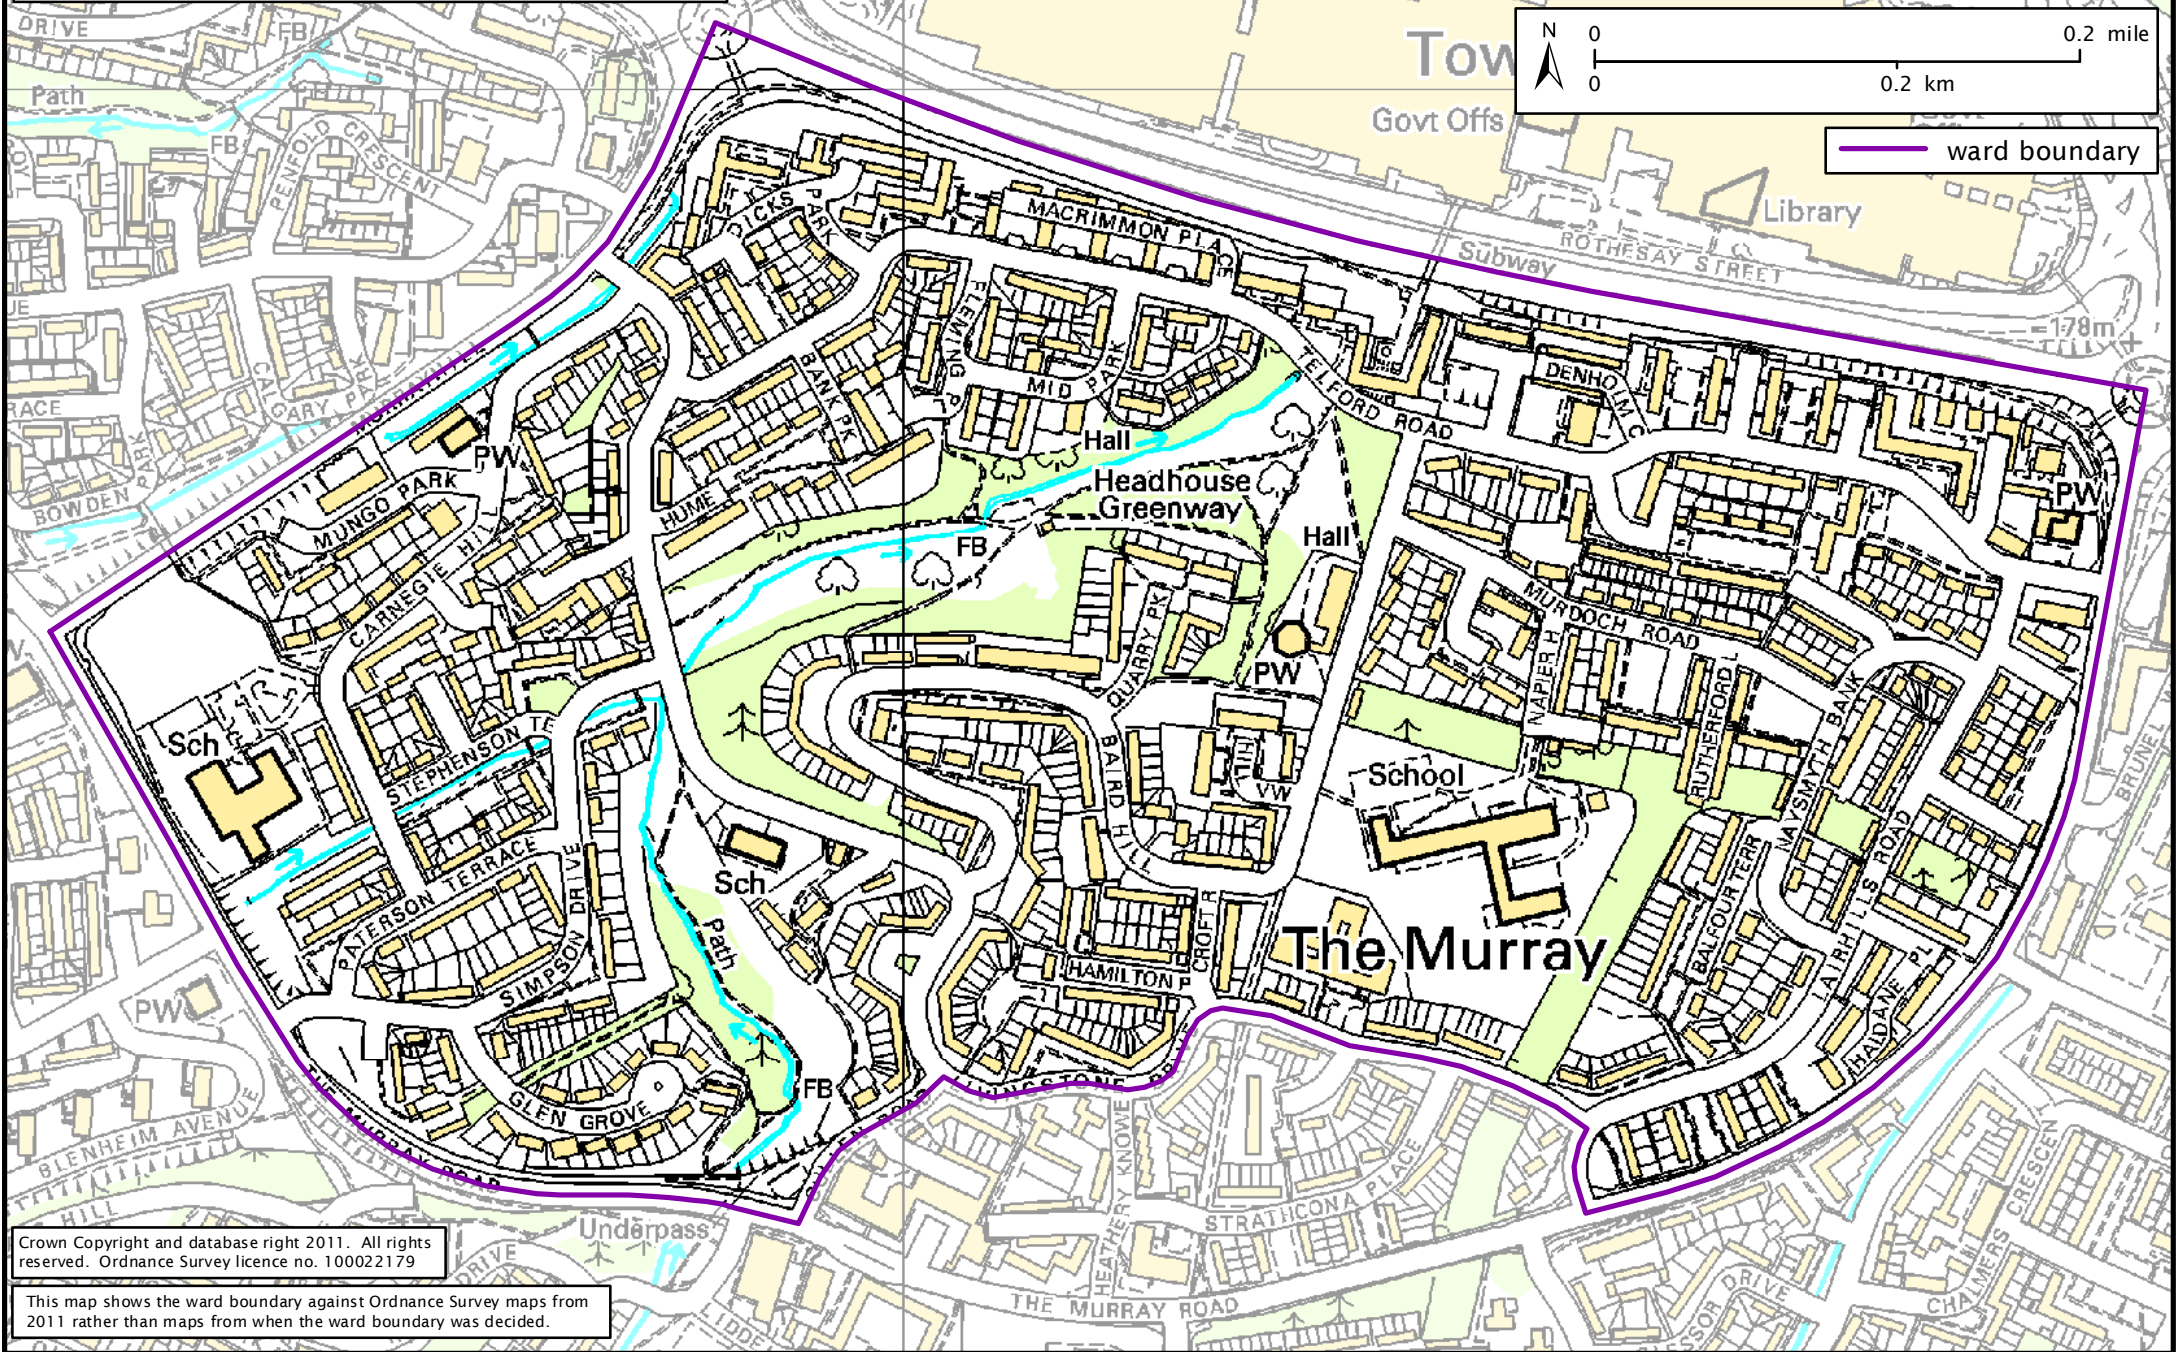

Formation electoral arrangements in 1995

South Lanarkshire council area

Ward 27 - Headhouse

Local Government Boundary Commission for Scotland

Thistle House, 91 Haymarket Terrace, Edinburgh EH12 5HD

Tel: 0131 5387510 Fax: 0131 5387511

email: lgbc@scottishboundaries.gov.uk

web: www.lgbc-scotland.gov.uk/

Crown Copyright and database right 2011. All rights reserved. Ordnance Survey licence no. 100022179

This map shows the ward boundary against Ordnance Survey maps from 2011 rather than maps from when the ward boundary was decided.