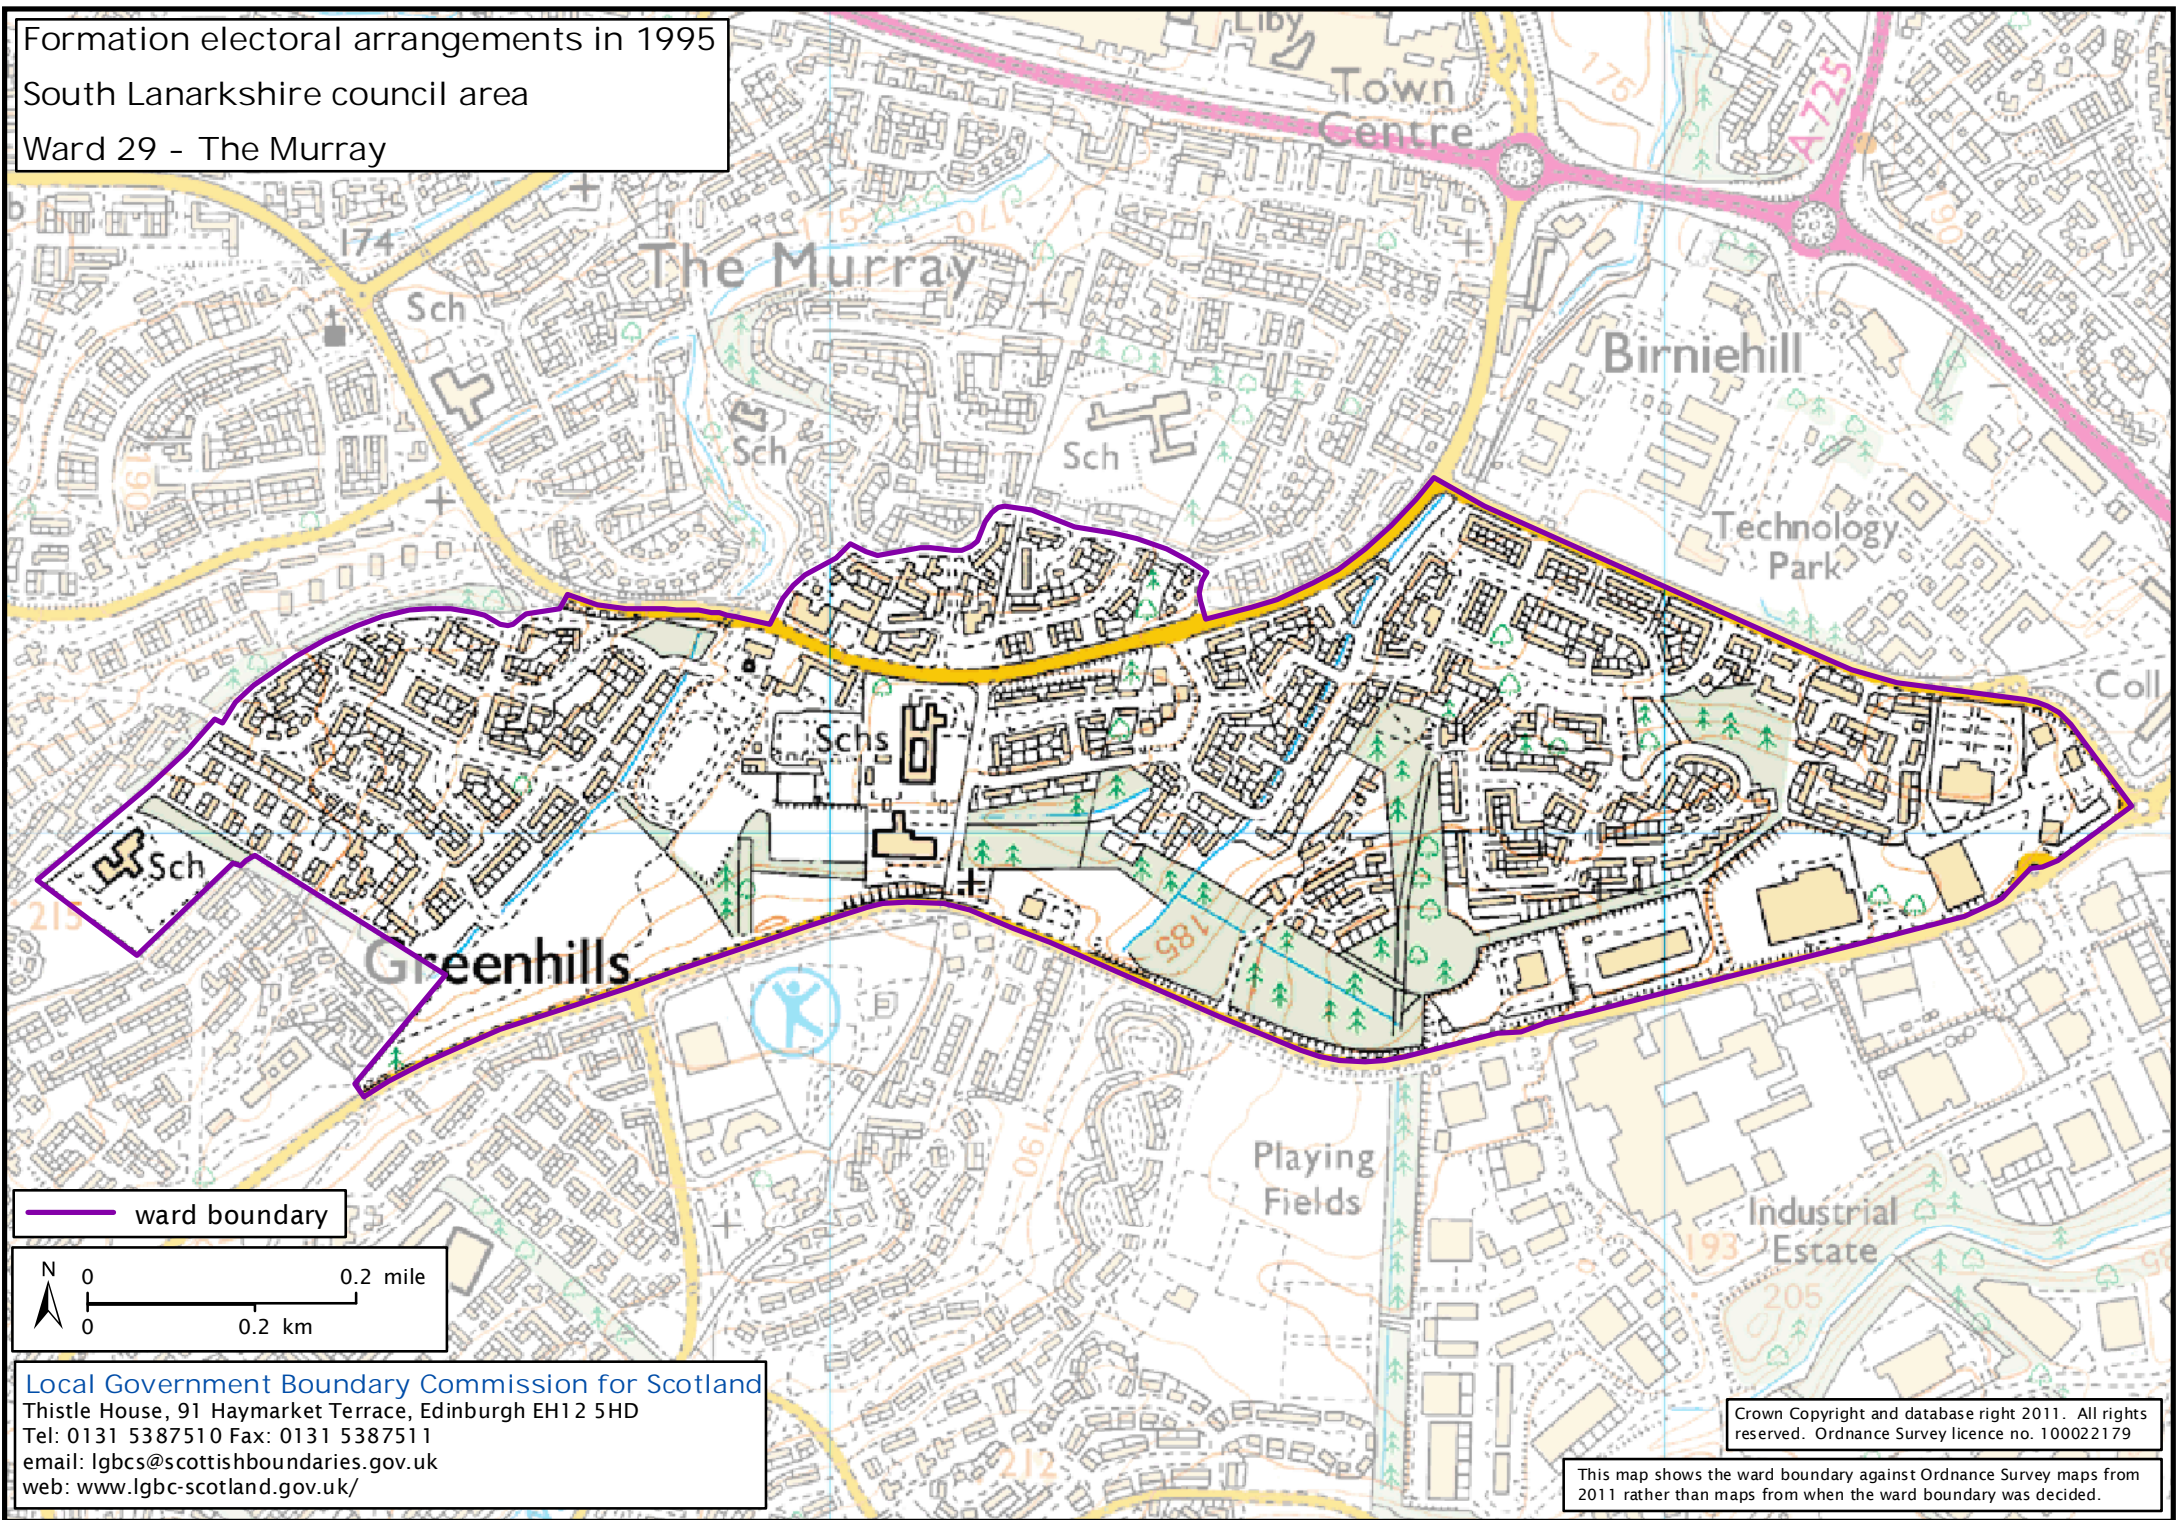

Formation electoral arrangements in 1995

South Lanarkshire council area

Ward 29 - The Murray

— ward boundary

Local Government Boundary Commission for Scotland
Thistle House, 91 Haymarket Terrace, Edinburgh EH12 5HD
Tel: 0131 5387510 Fax: 0131 5387511
email: lgbc@scottishboundaries.gov.uk
web: www.lgbc-scotland.gov.uk/

Crown Copyright and database right 2011. All rights reserved. Ordnance Survey licence no. 100022179

This map shows the ward boundary against Ordnance Survey maps from 2011 rather than maps from when the ward boundary was decided.