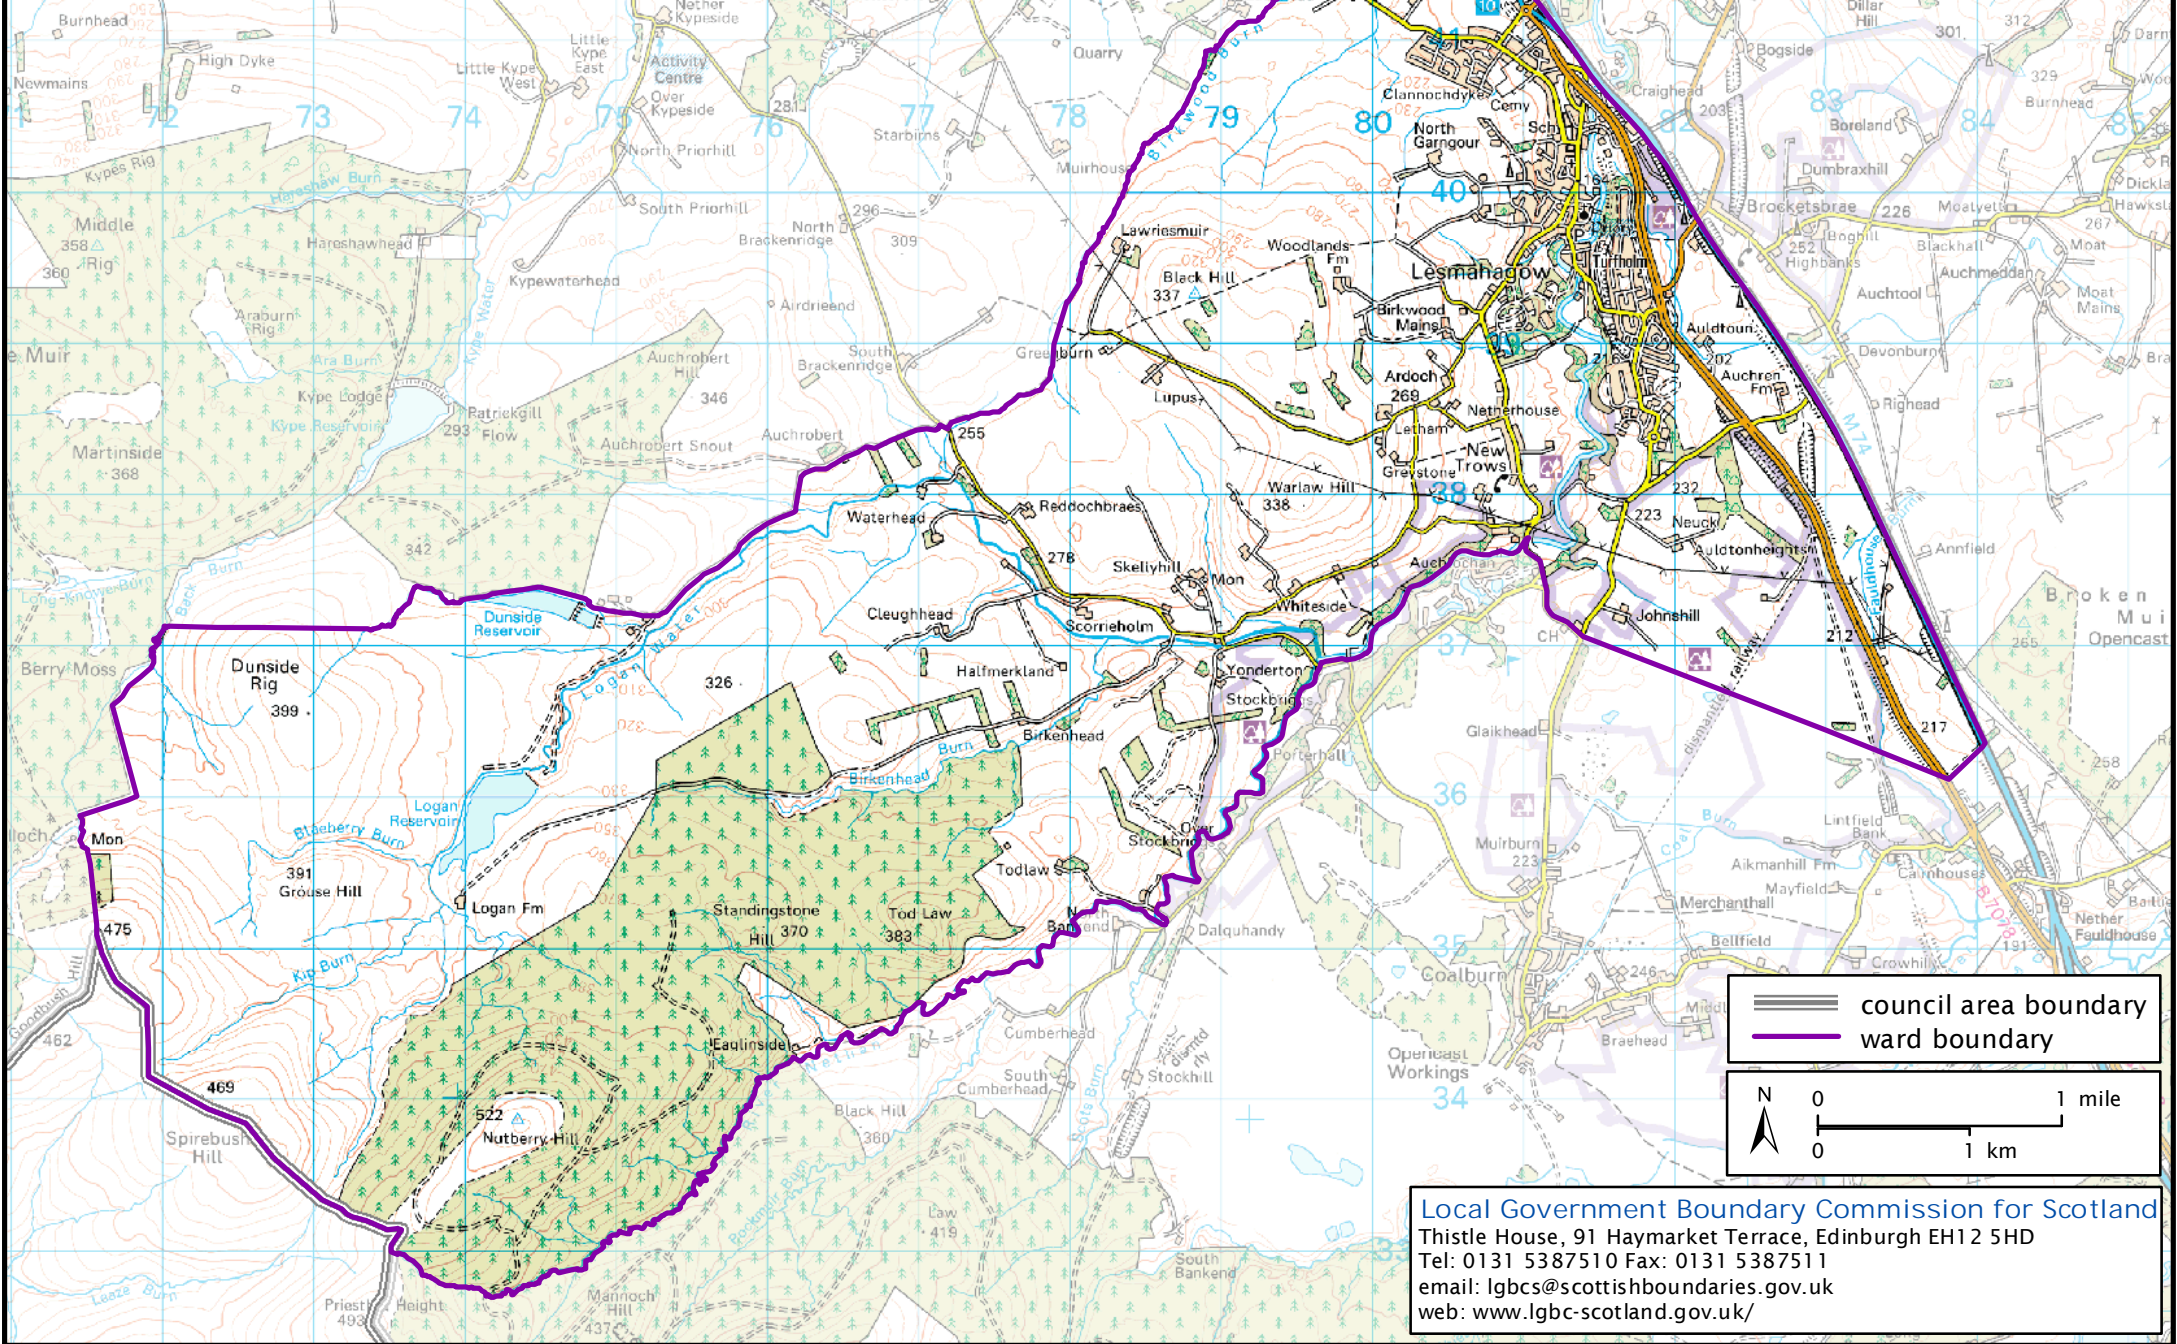

Formation electoral arrangements in 1995

South Lanarkshire council area

Ward 3 - Lesmahagow

This map shows the ward boundary against Ordnance Survey maps from 2011 rather than maps from when the ward boundary was decided.

Crown Copyright and database right 2011. All rights reserved. Ordnance Survey licence no. 10002179

==== council area boundary
—— ward boundary

Local Government Boundary Commission for Scotland
Thistle House, 91 Haymarket Terrace, Edinburgh EH12 5HD
Tel: 0131 5387510 Fax: 0131 5387511
email: lgbc@scottishboundaries.gov.uk
web: www.lgbc-scotland.gov.uk/