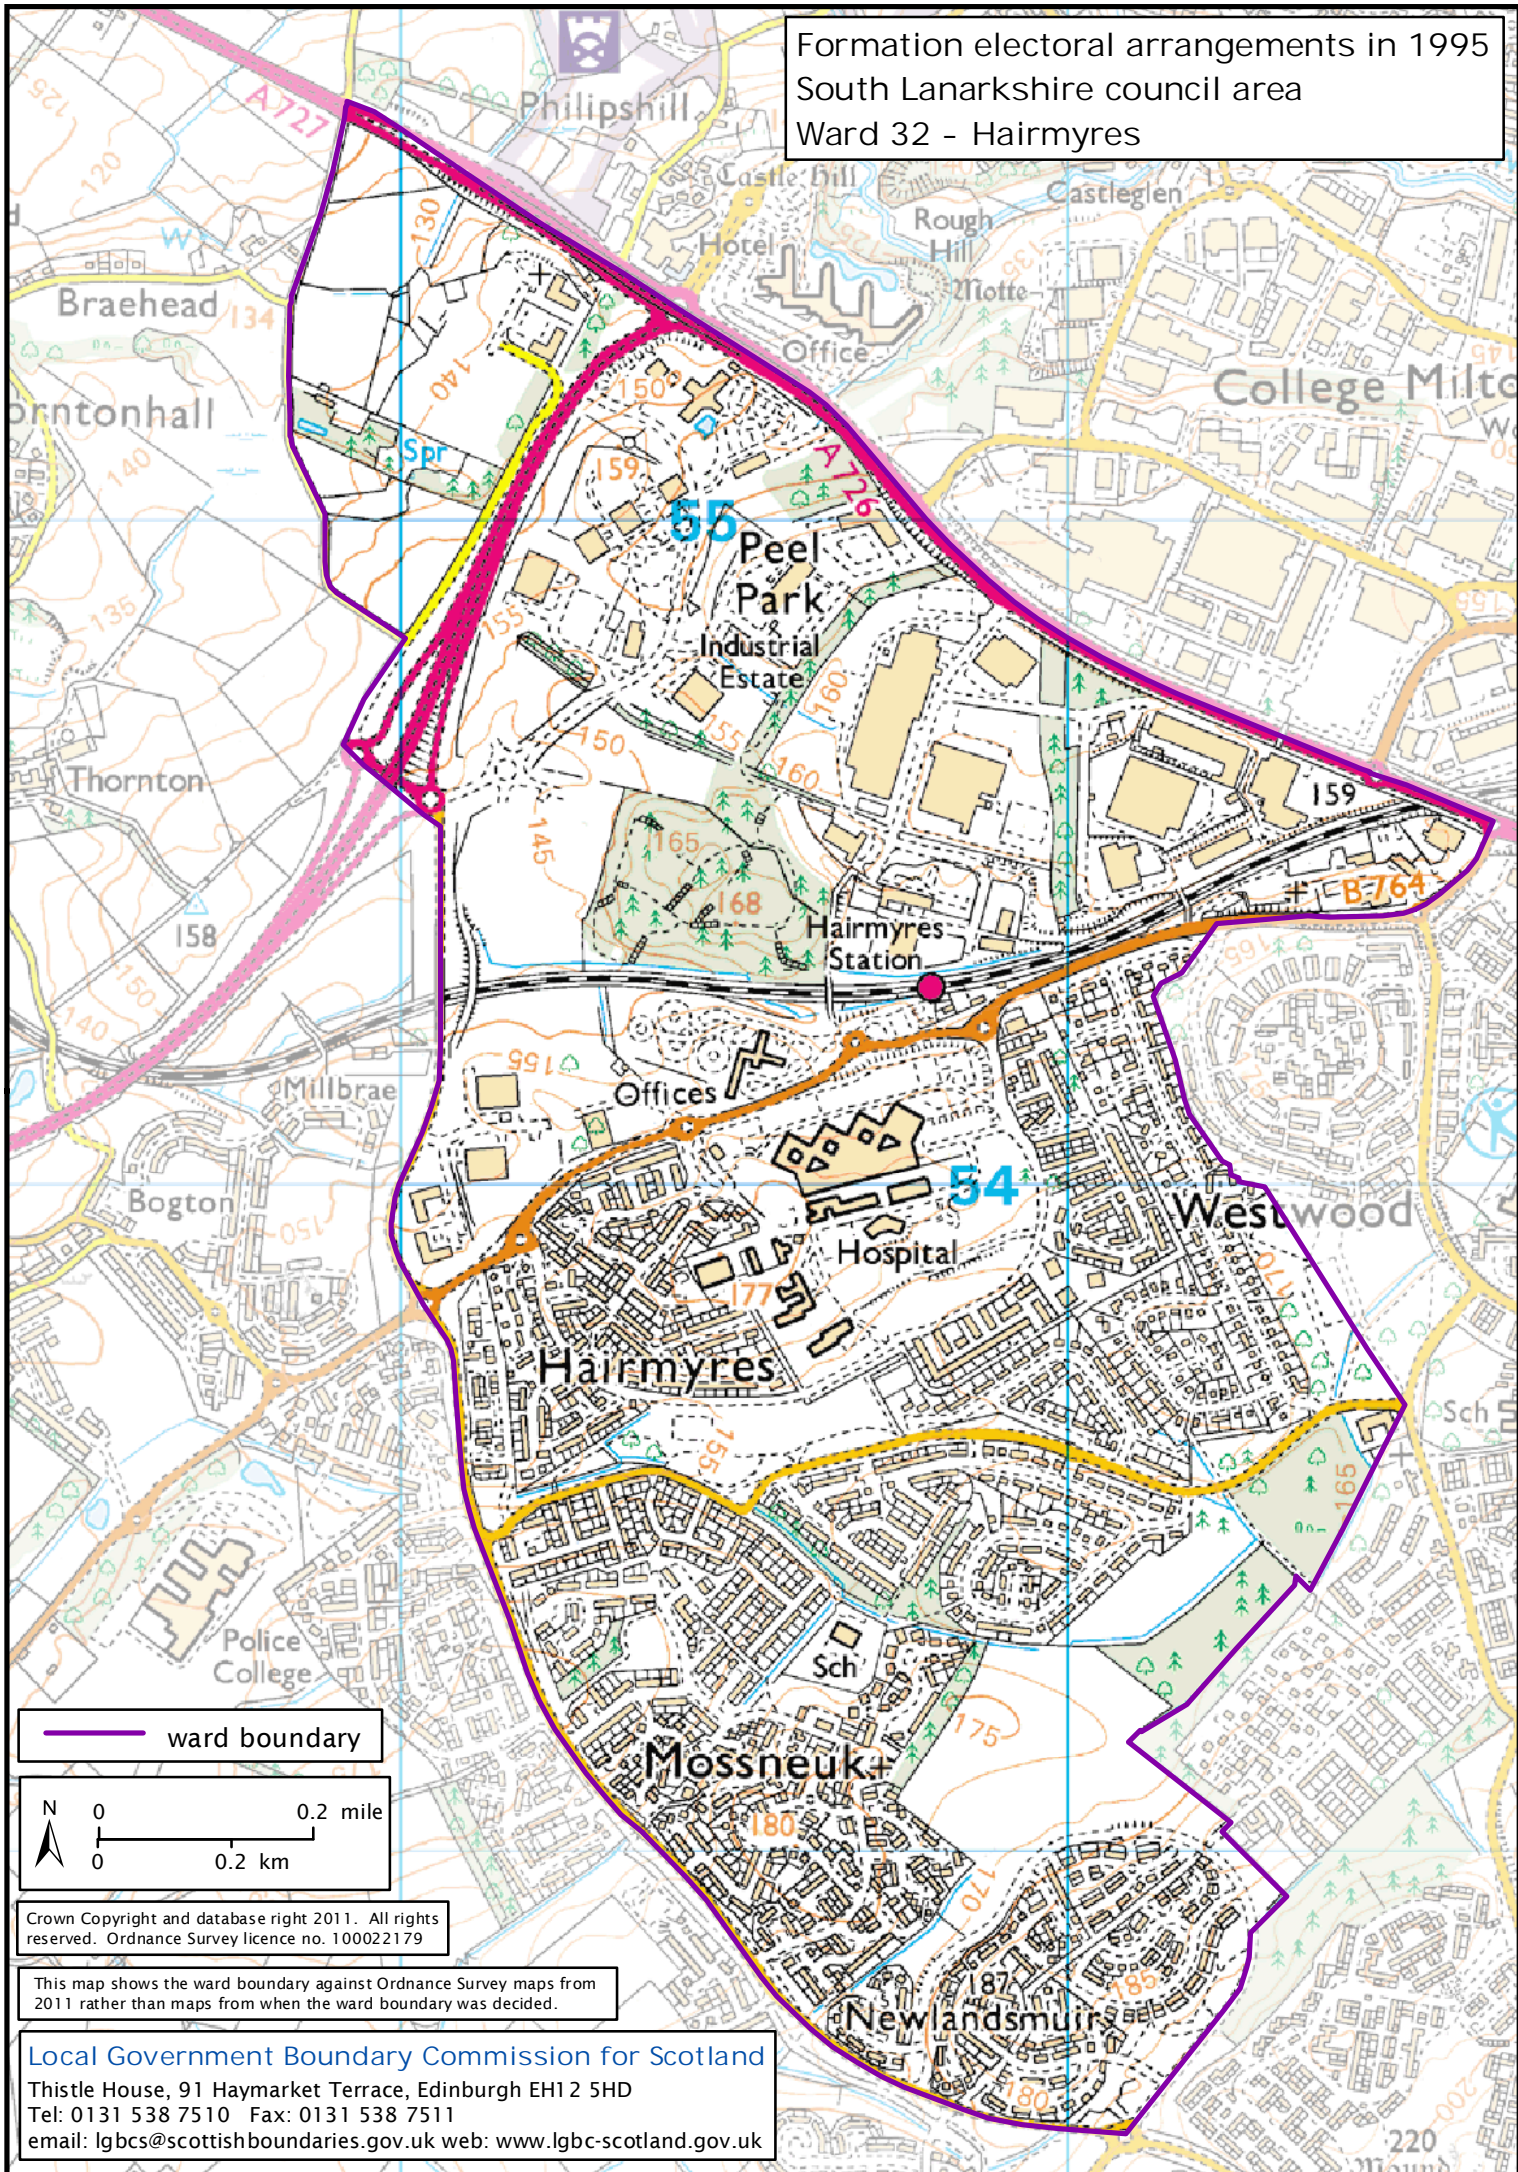

Formation electoral arrangements in 1995
South Lanarkshire council area
Ward 32 - Hairmyres

— ward boundary

Crown Copyright and database right 2011. All rights reserved. Ordnance Survey licence no. 100022179

This map shows the ward boundary against Ordnance Survey maps from 2011 rather than maps from when the ward boundary was decided.

Local Government Boundary Commission for Scotland
Thistle House, 91 Haymarket Terrace, Edinburgh EH1 2 5HD
Tel: 0131 538 7510 Fax: 0131 538 7511
email: lgbcsc@scottishboundaries.gov.uk web: www.lgbc-scotland.gov.uk