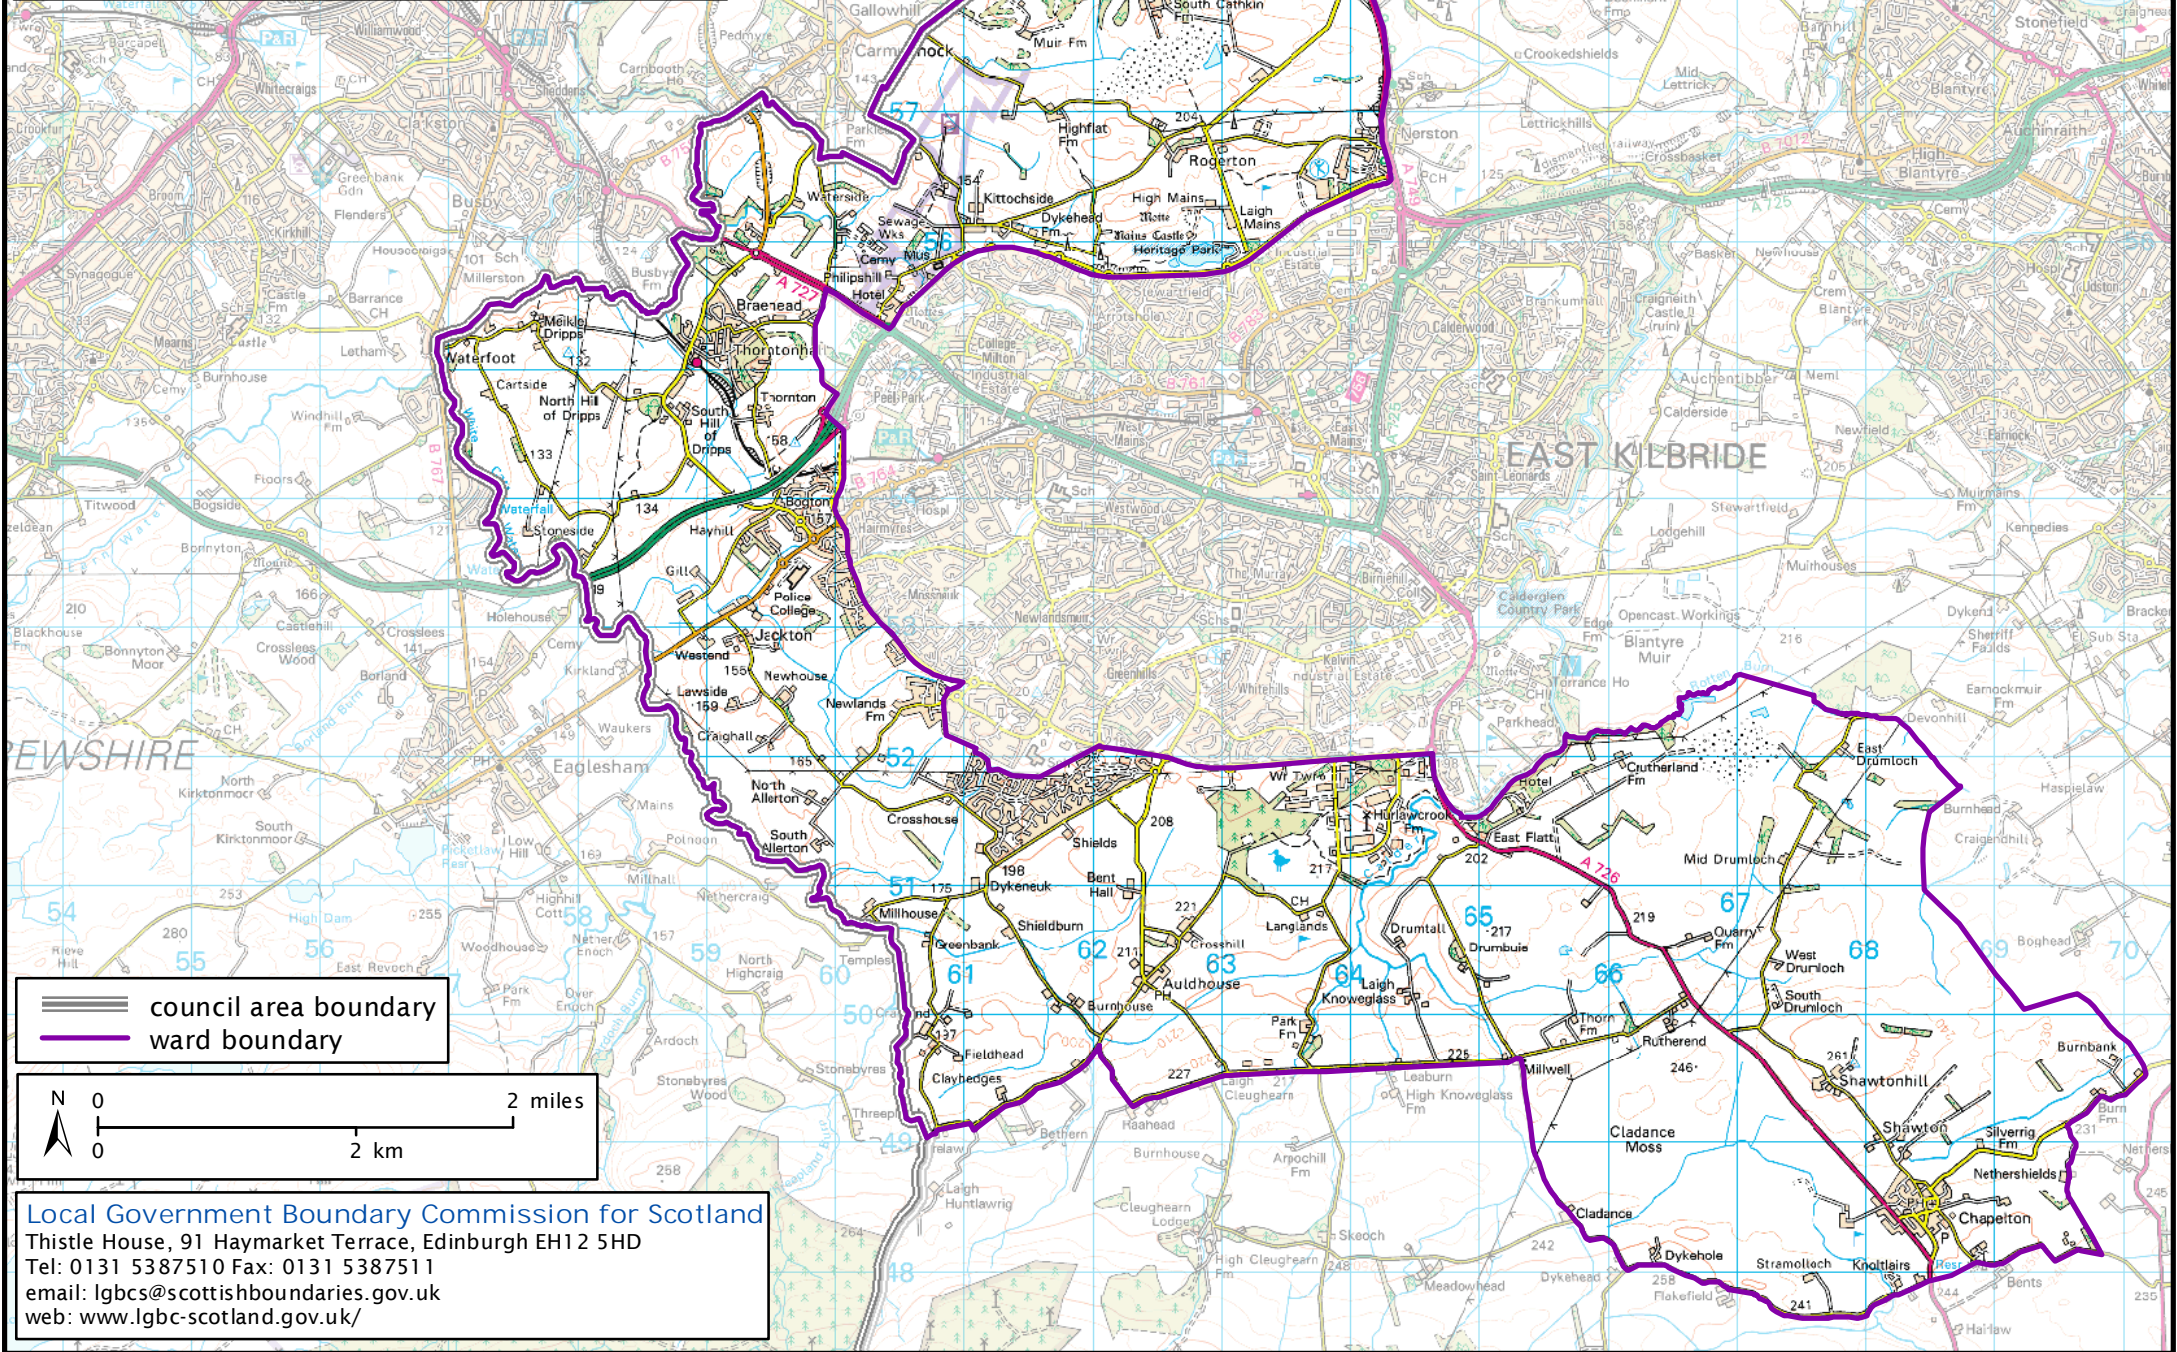

Formation electoral arrangements in 1995

South Lanarkshire council area

Ward 34 - Lindsay

This map shows the ward boundary against Ordnance Survey maps from 2011 rather than maps from when the ward boundary was decided.

Crown Copyright and database right 2011. All rights reserved. Ordnance Survey licence no. 100022179

==== council area boundary
—— ward boundary

Local Government Boundary Commission for Scotland
Thistle House, 91 Haymarket Terrace, Edinburgh EH12 5HD
Tel: 0131 5387510 Fax: 0131 5387511
email: lgbcscottishboundaries.gov.uk
web: www.lgbc-scotland.gov.uk/