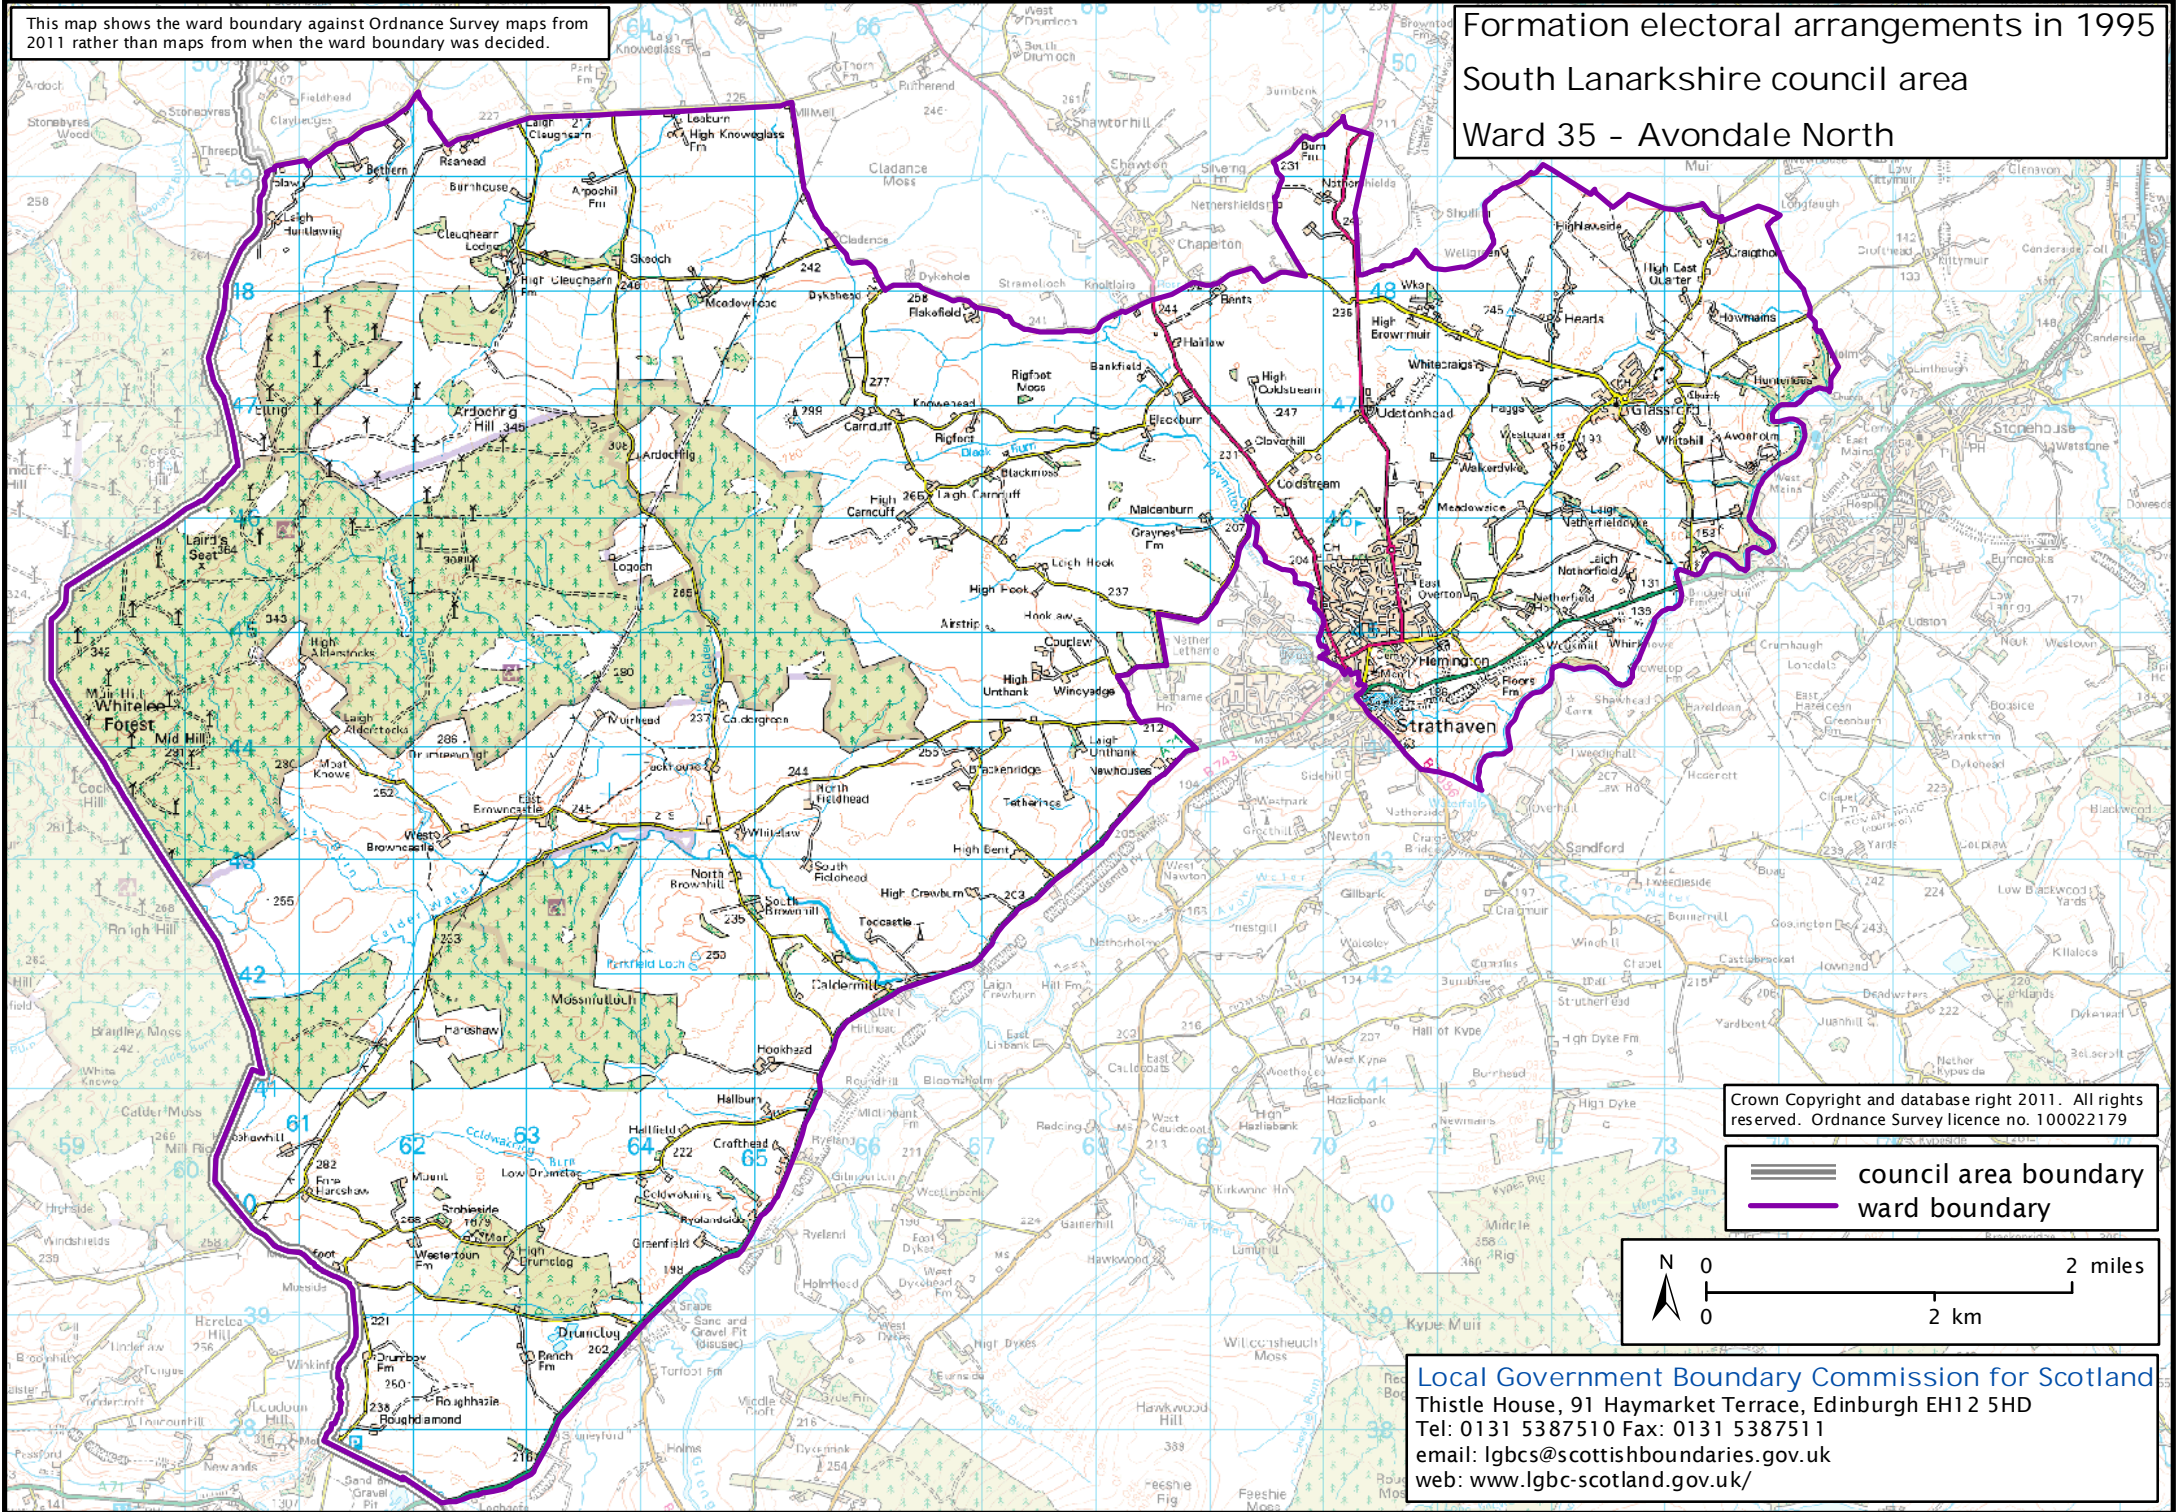

This map shows the ward boundary against Ordnance Survey maps from 2011 rather than maps from when the ward boundary was decided.

Formation electoral arrangements in 1995

South Lanarkshire council area

Ward 35 - Avondale North

Crown Copyright and database right 2011. All rights reserved. Ordnance Survey licence no. 100022179

==== council area boundary
—— ward boundary

Local Government Boundary Commission for Scotland
Thistle House, 91 Haymarket Terrace, Edinburgh EH12 5HD
Tel: 0131 5387510 Fax: 0131 5387511
email: lgbc@scottishboundaries.gov.uk
web: www.lgbc-scotland.gov.uk/