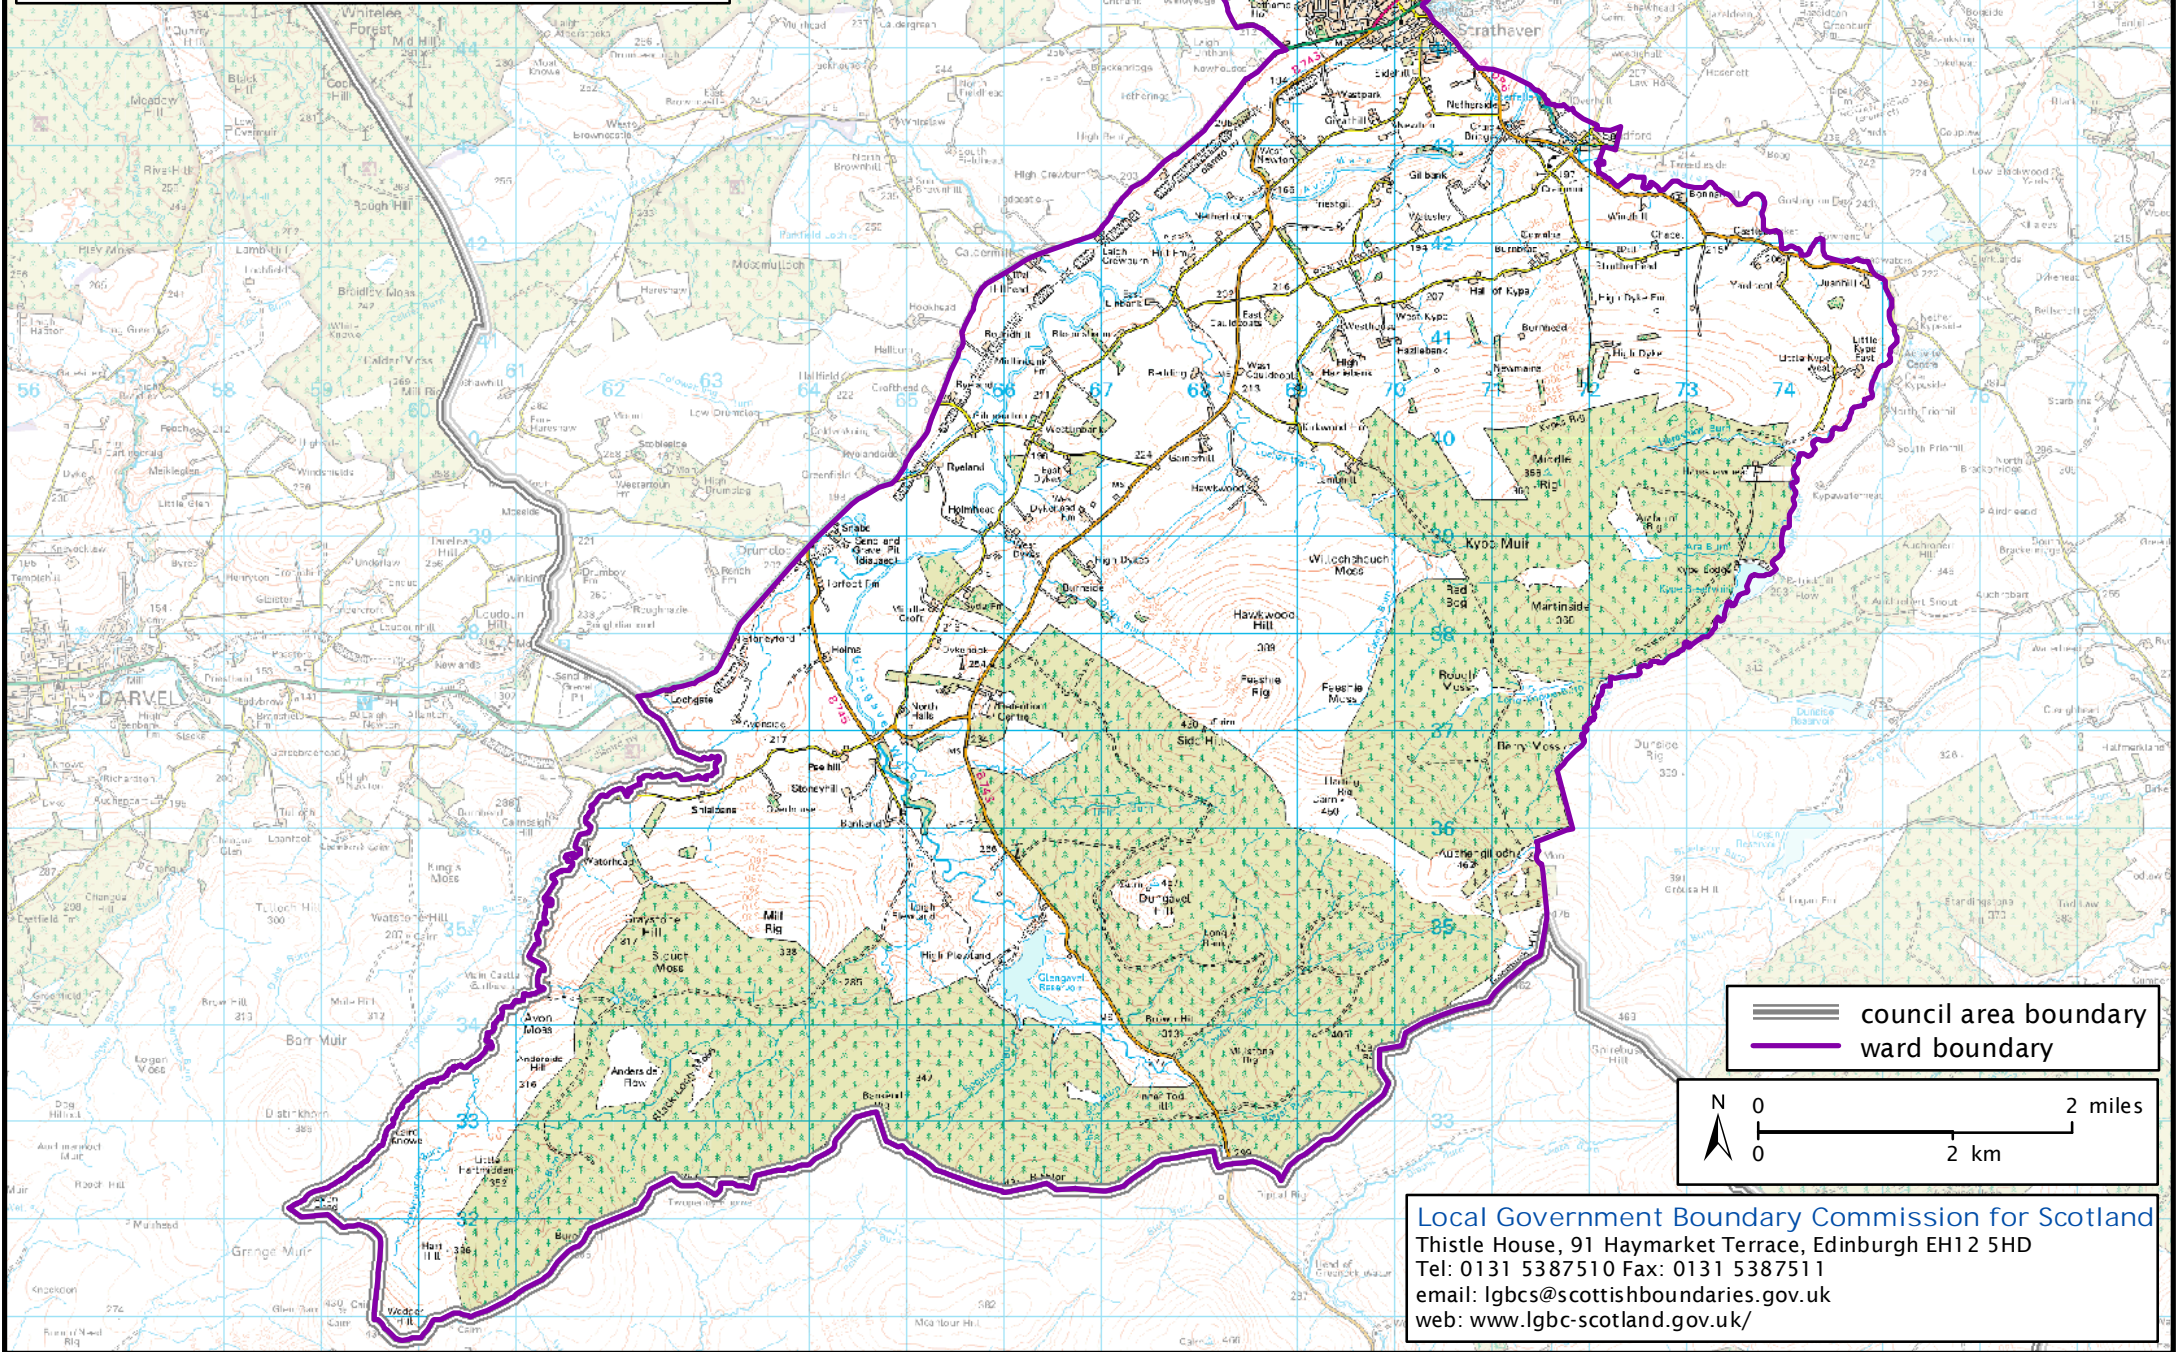

# Formation electoral arrangements in 1995

South Lanarkshire council area

Ward 36 - Avondale South

This map shows the ward boundary against Ordnance Survey maps from 2011 rather than maps from when the ward boundary was decided.

Crown Copyright and databases right 2011. All rights reserved. Ordnance Survey licence no. 100022179

Local Government Boundary Commission for Scotland  
Thistle House, 91 Haymarket Terrace, Edinburgh EH12 5HD  
Tel: 0131 5387510 Fax: 0131 5387511  
email: [lgbc@scottishboundaries.gov.uk](mailto:lgbc@scottishboundaries.gov.uk)  
web: [www.lgbc-scotland.gov.uk/](http://www.lgbc-scotland.gov.uk/)