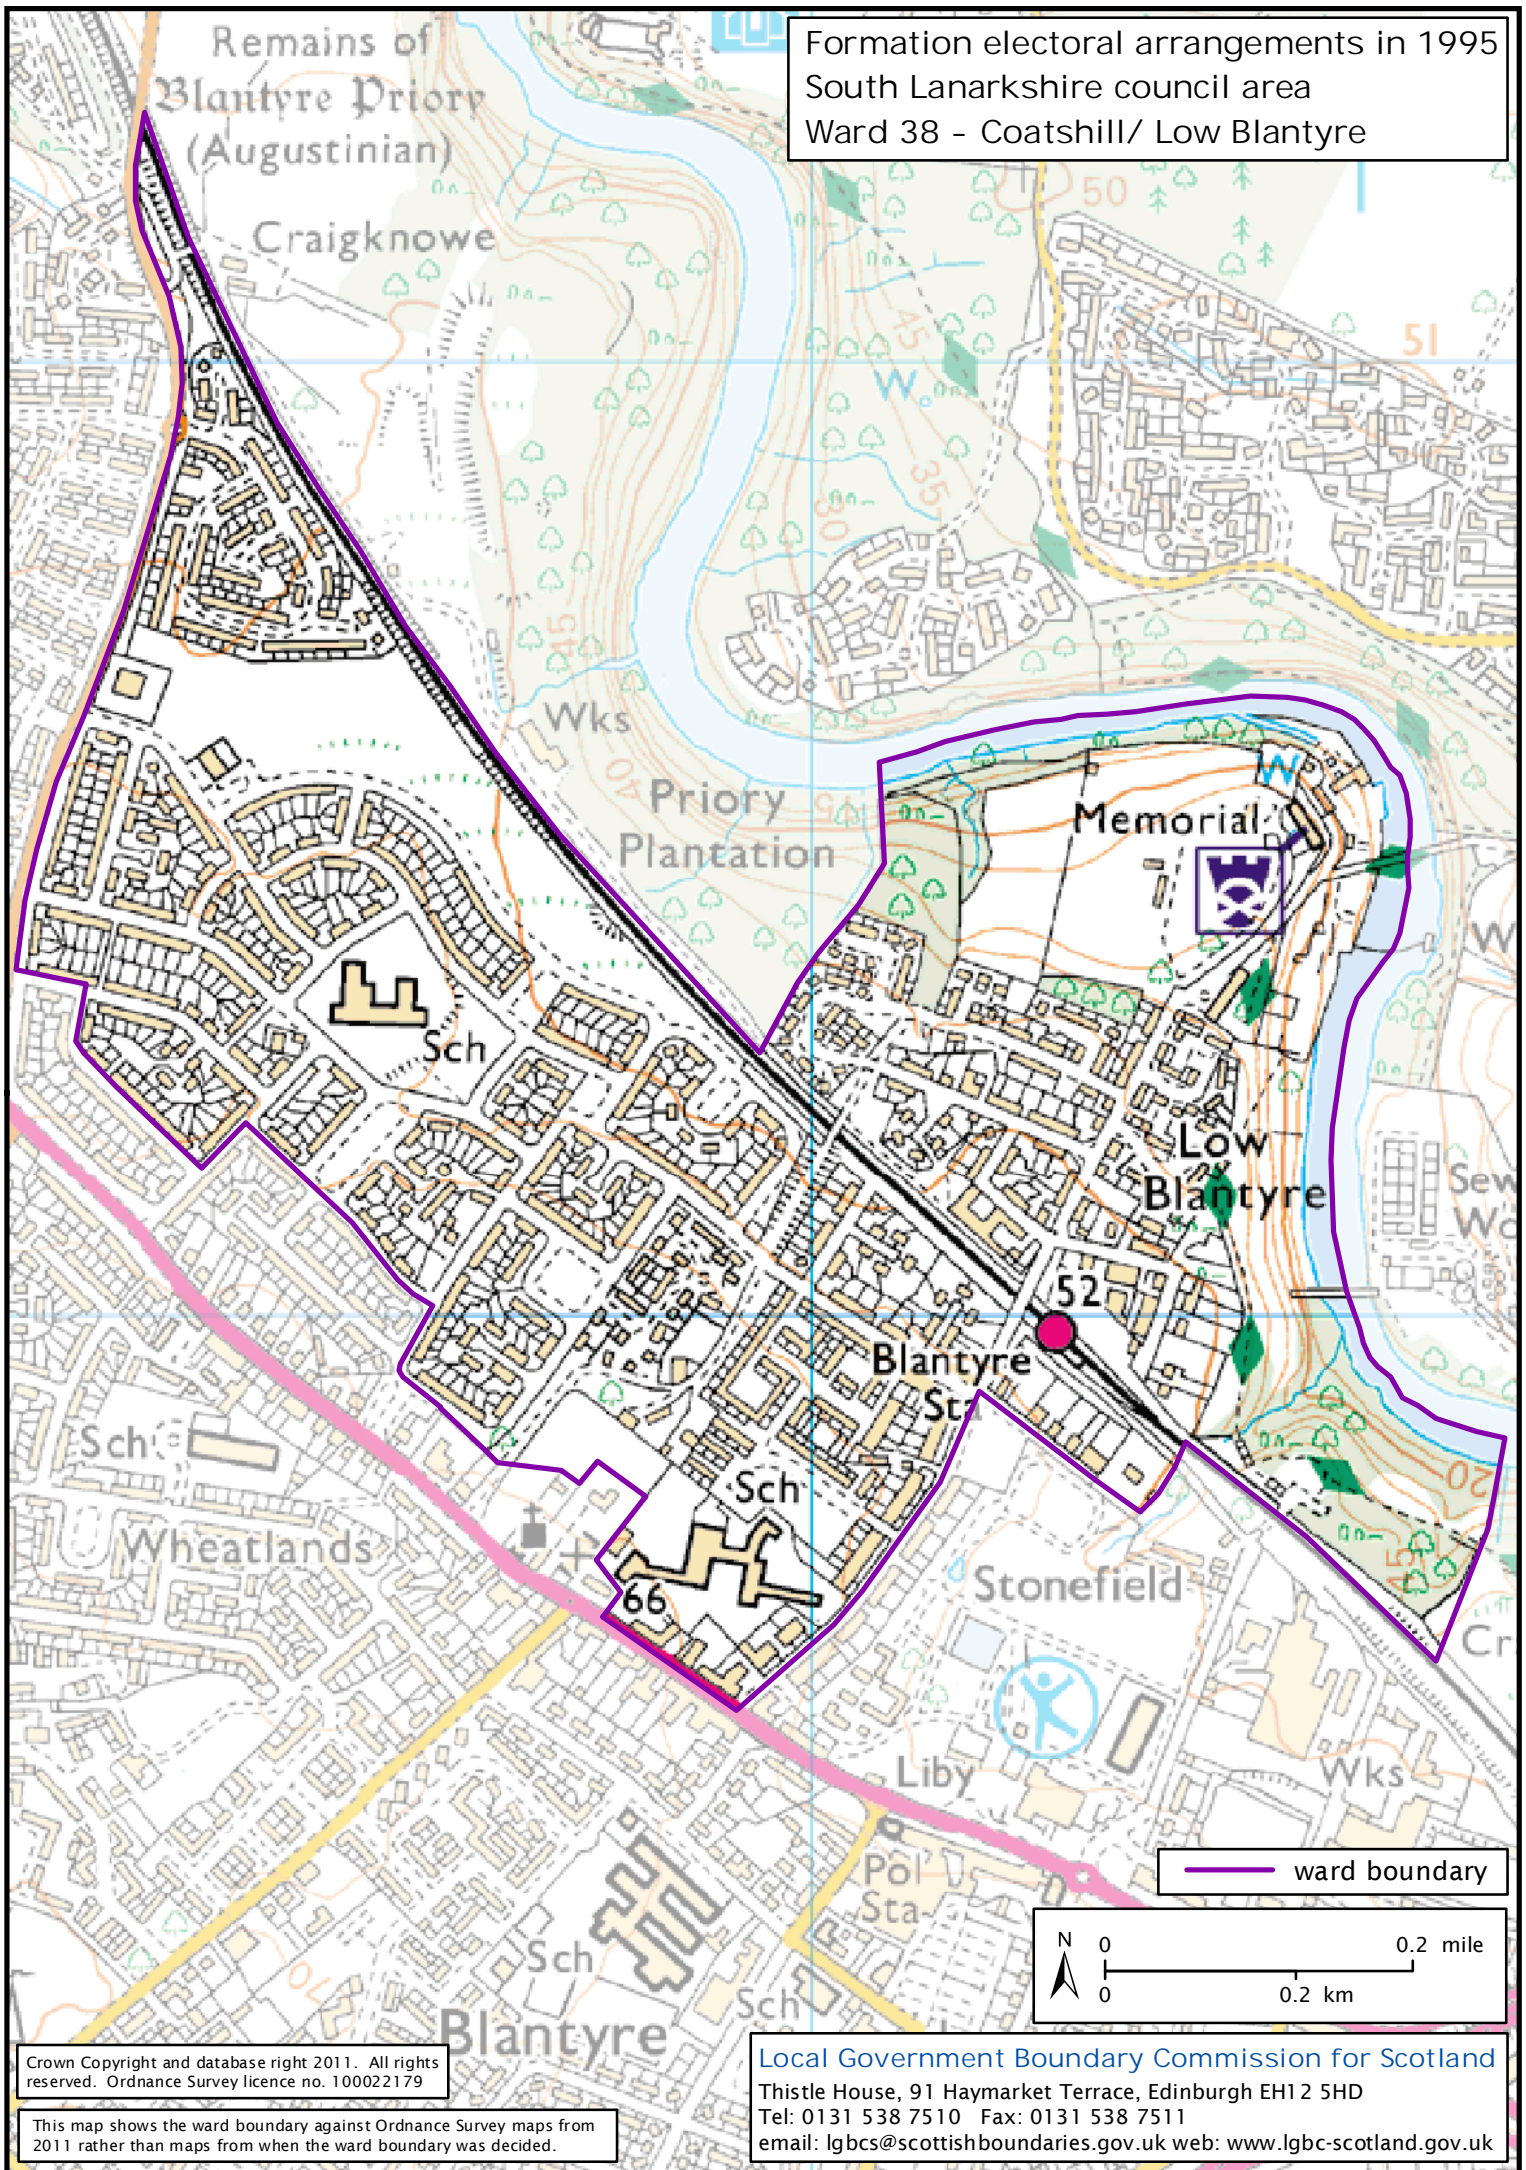

Formation electoral arrangements in 1995
South Lanarkshire council area
Ward 38 - Coatshill/ Low Blantyre

Crown Copyright and database right 2011. All rights reserved. Ordnance Survey licence no. 100022179

This map shows the ward boundary against Ordnance Survey maps from 2011 rather than maps from when the ward boundary was decided.

Local Government Boundary Commission for Scotland
Thistle House, 91 Haymarket Terrace, Edinburgh EH1 2 5HD
Tel: 0131 538 7510 Fax: 0131 538 7511
email: lgbcscottishboundaries.gov.uk web: www.lgbc-scotland.gov.uk