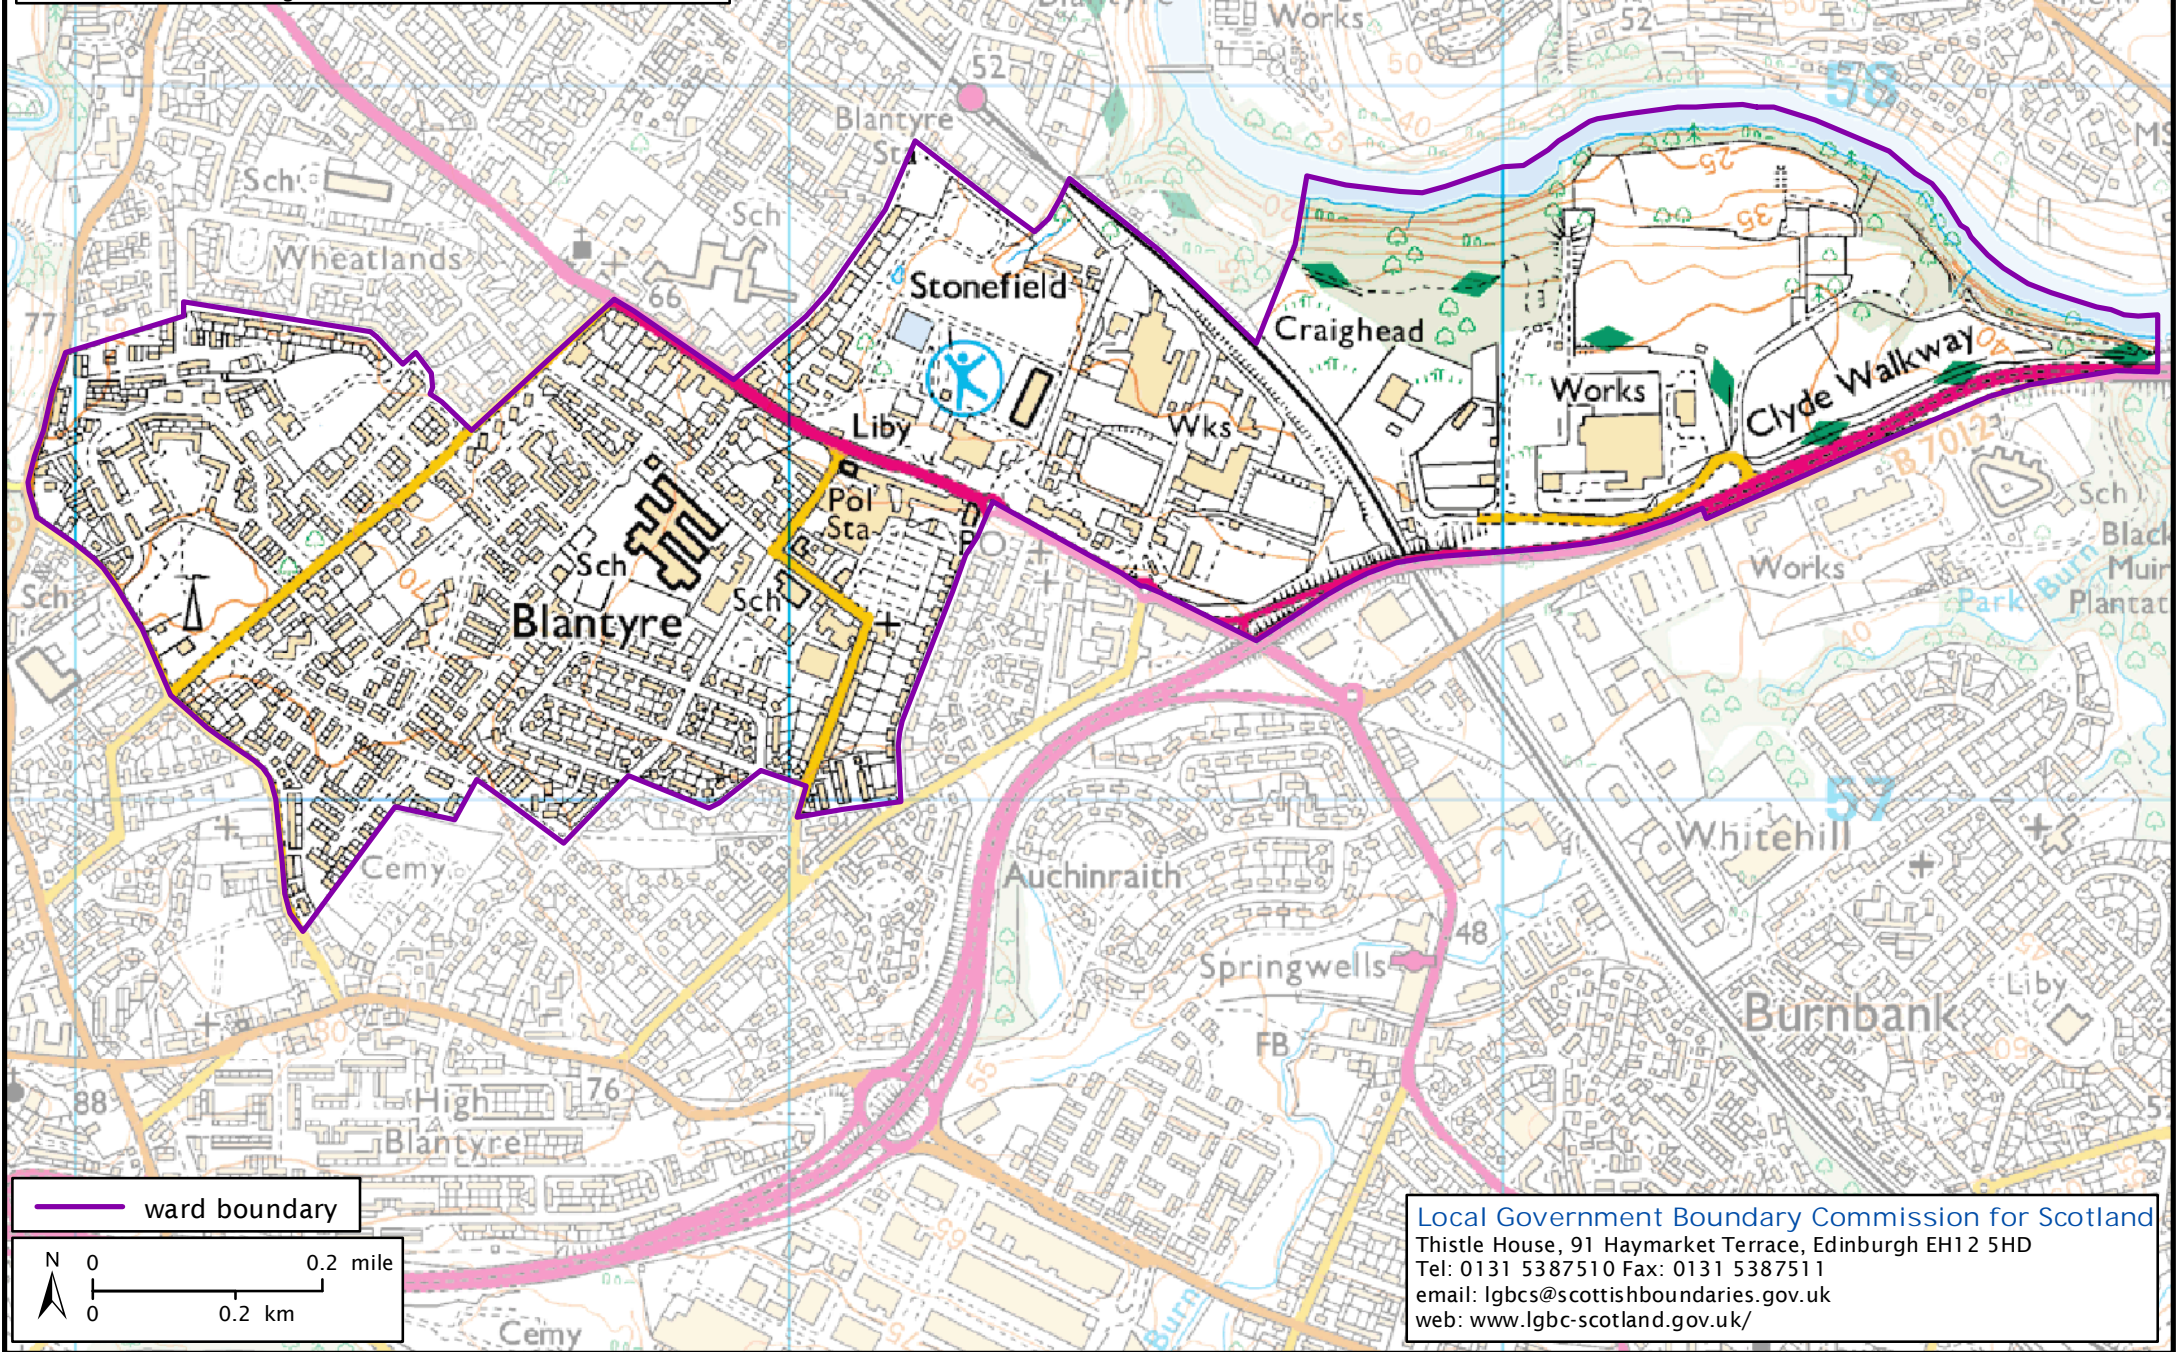

Formation electoral arrangements in 1995

South Lanarkshire council area

Ward 39 - Blantyre/ Stonefield

This map shows the ward boundary against Ordnance Survey maps from 2011 rather than maps from when the ward boundary was decided.

Crown Copyright and database right 2011. All rights reserved. Ordnance Survey licence no. 100022179

ward boundary

Local Government Boundary Commission for Scotland
Thistle House, 91 Haymarket Terrace, Edinburgh EH12 5HD
Tel: 0131 5387510 Fax: 0131 5387511
email: lgbc@scottishboundaries.gov.uk
web: www.lgbc-scotland.gov.uk/