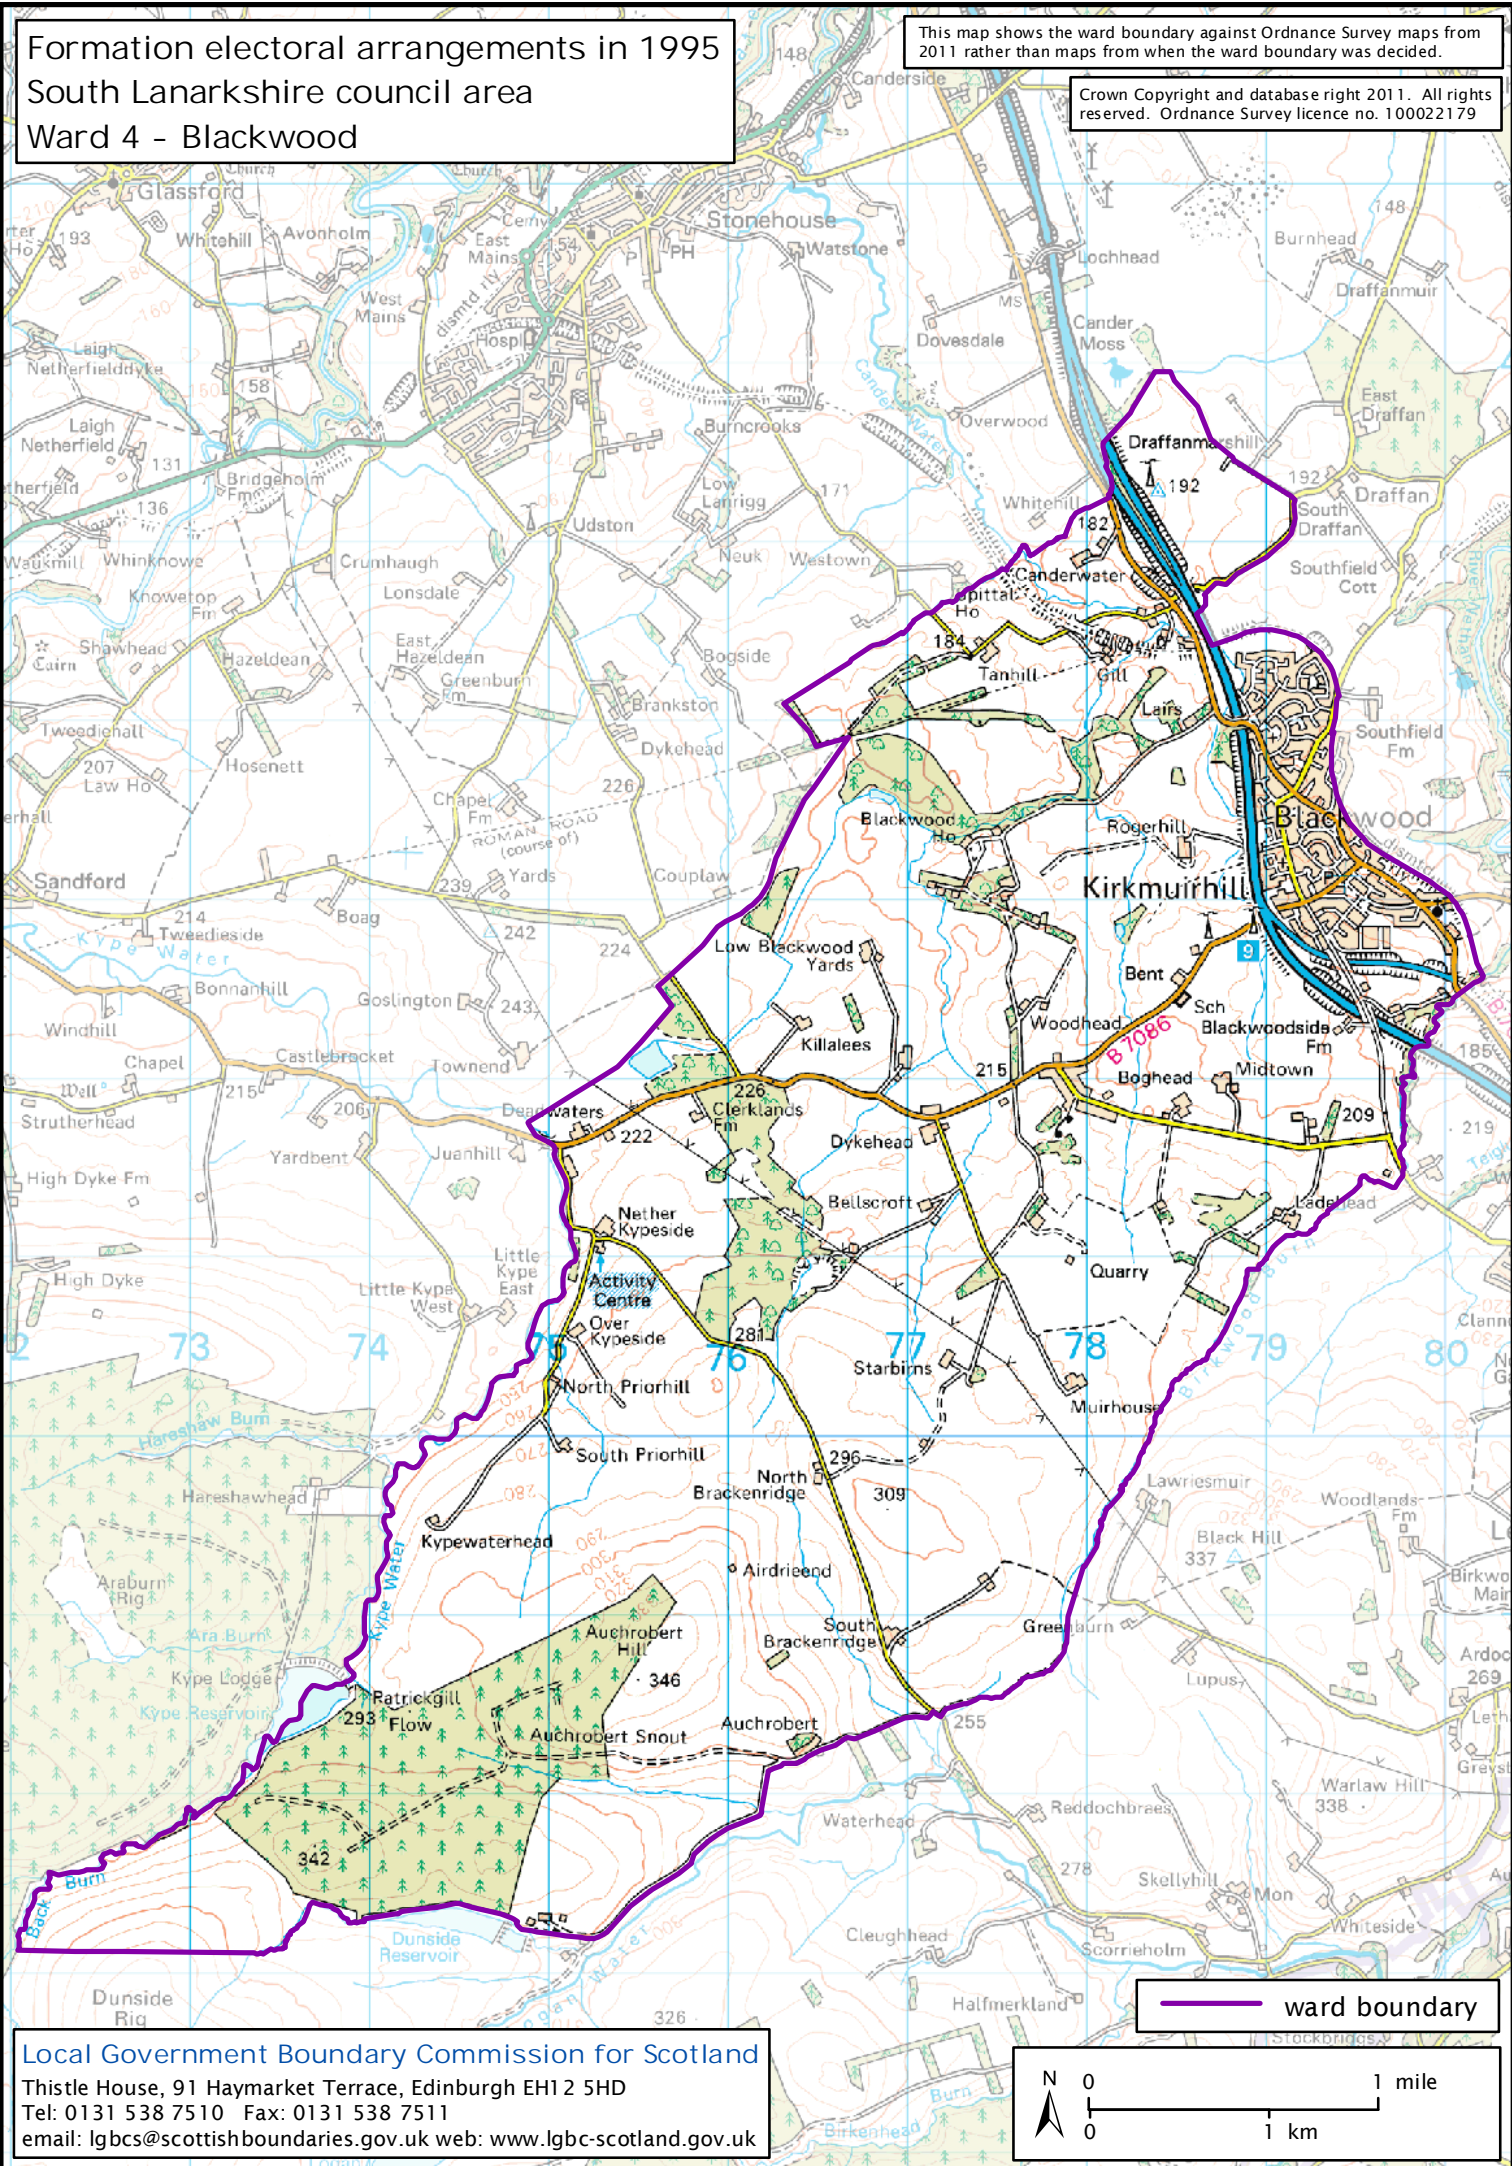

Formation electoral arrangements in 1995
South Lanarkshire council area
Ward 4 - Blackwood

This map shows the ward boundary against Ordnance Survey maps from 2011 rather than maps from when the ward boundary was decided.

Crown Copyright and database right 2011. All rights reserved. Ordnance Survey licence no. 100022179

Local Government Boundary Commission for Scotland
Thistle House, 91 Haymarket Terrace, Edinburgh EH1 2 5HD
Tel: 0131 538 7510 Fax: 0131 538 7511
email: lgbcsc@scottishboundaries.gov.uk web: www.lgbc-scotland.gov.uk