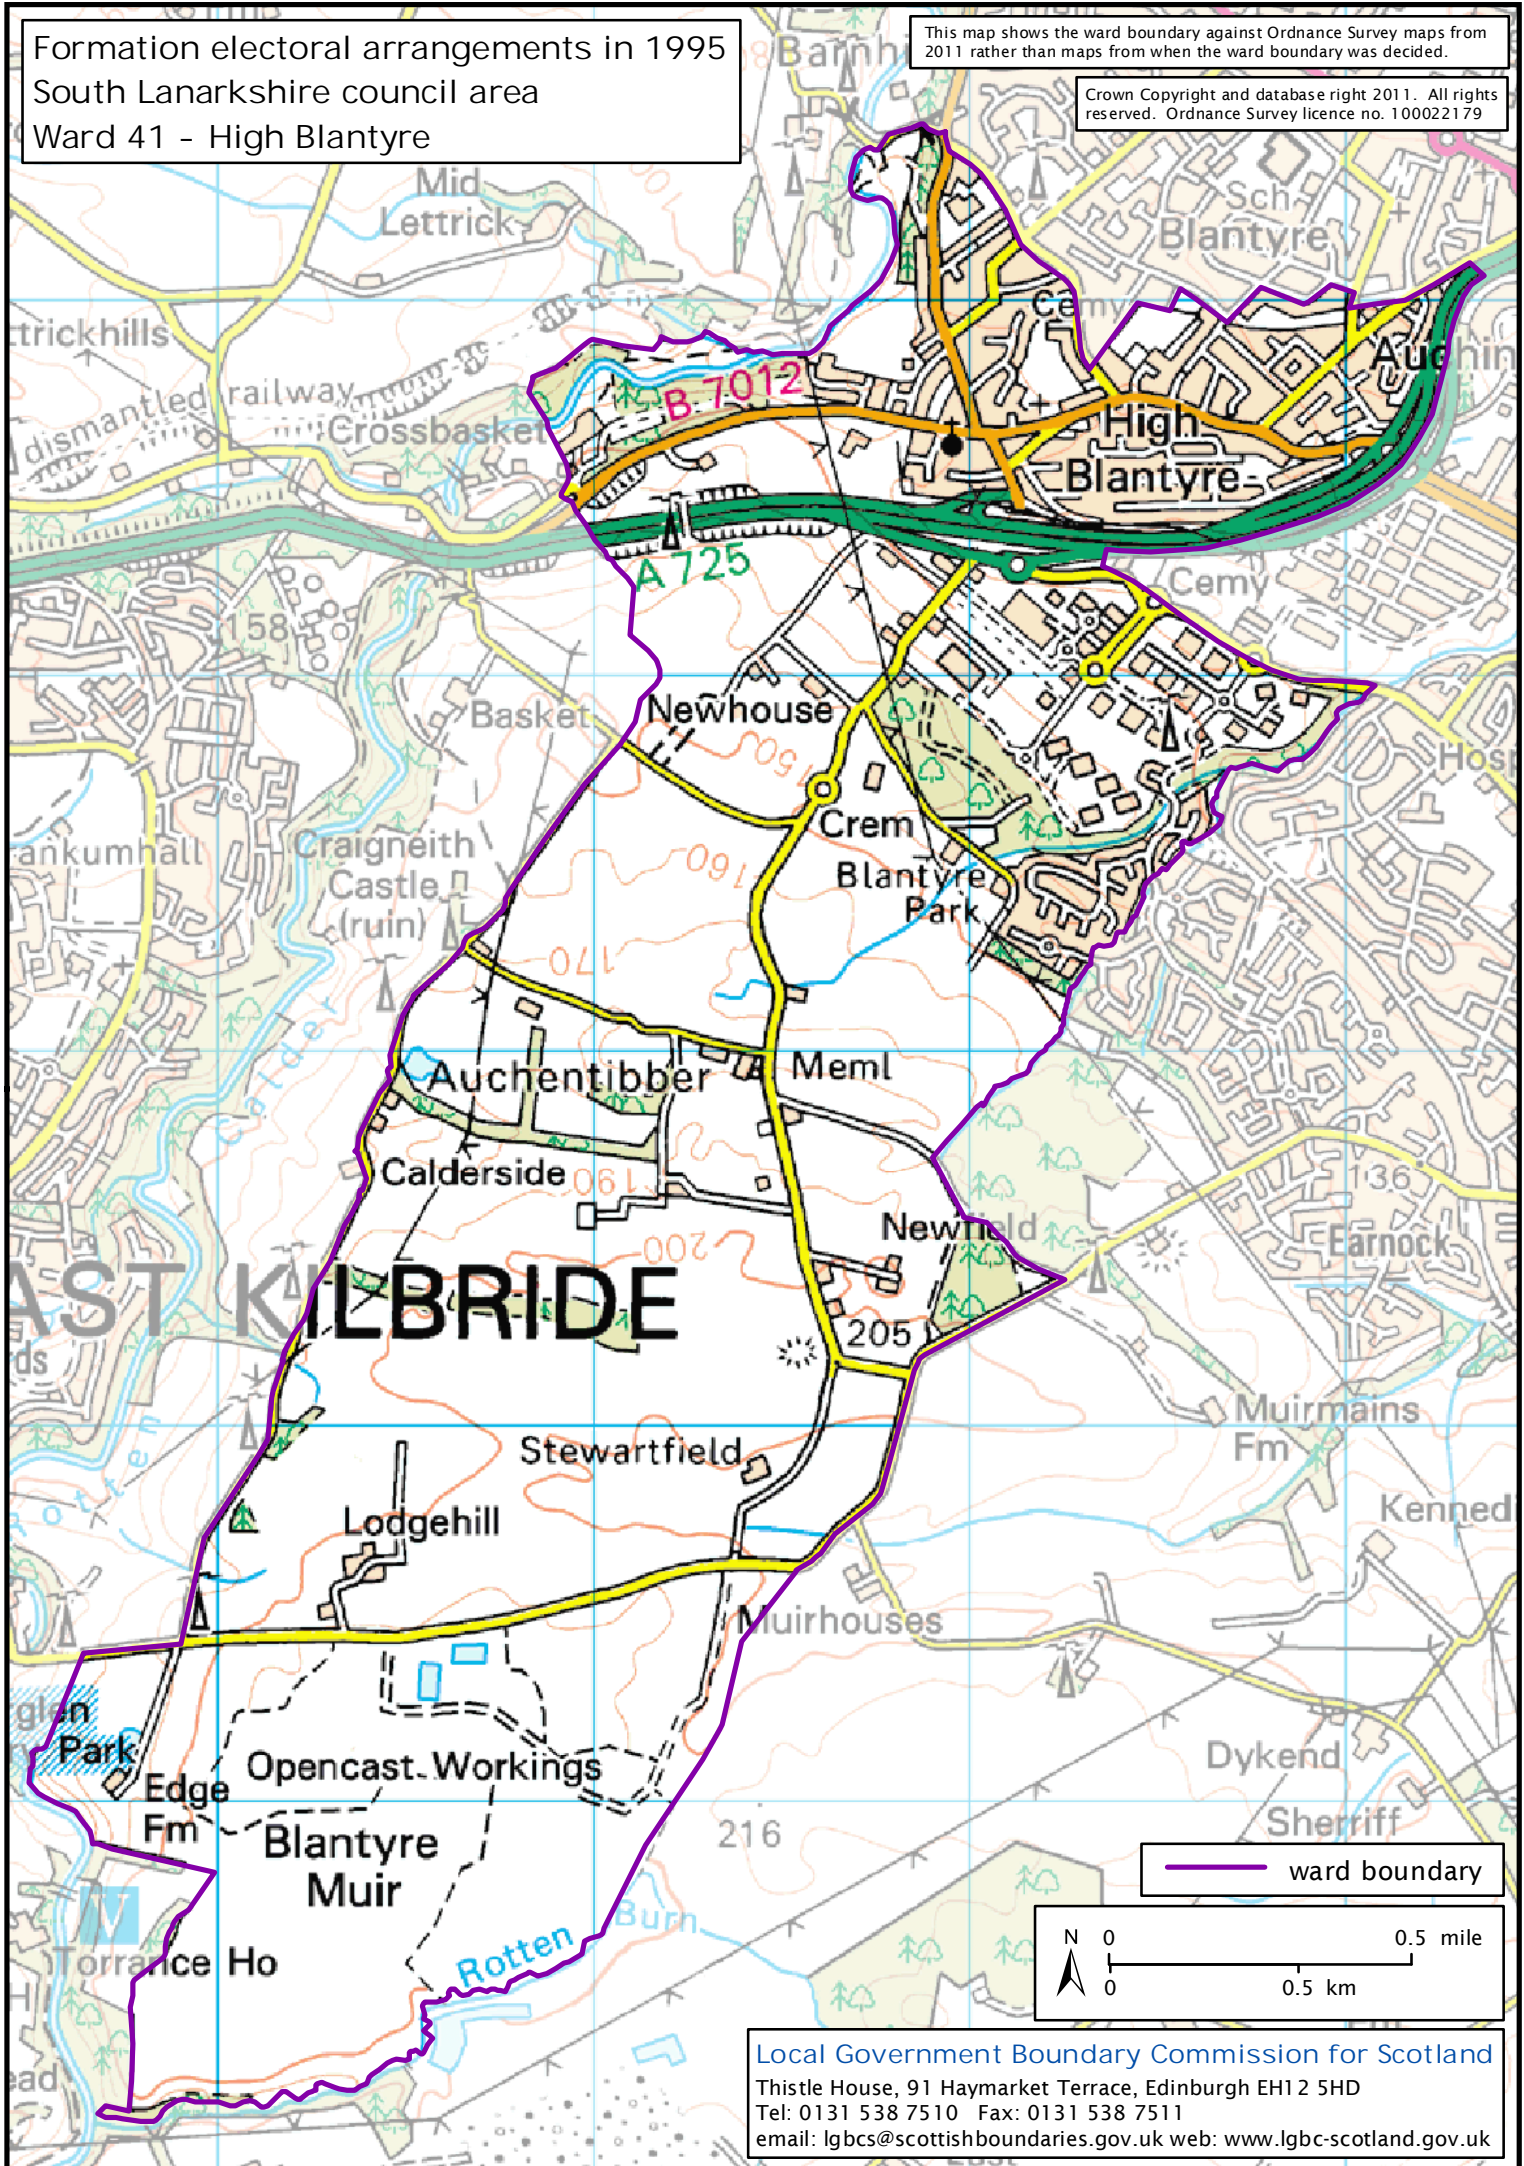

Formation electoral arrangements in 1995
South Lanarkshire council area
Ward 41 - High Blantyre

This map shows the ward boundary against Ordnance Survey maps from 2011 rather than maps from when the ward boundary was decided.

Crown Copyright and database right 2011. All rights reserved. Ordnance Survey licence no. 100022179

Local Government Boundary Commission for Scotland
Thistle House, 91 Haymarket Terrace, Edinburgh EH1 2 5HD
Tel: 0131 538 7510 Fax: 0131 538 7511
email: lgbcs@scottishboundaries.gov.uk web: www.lgbc-scotland.gov.uk