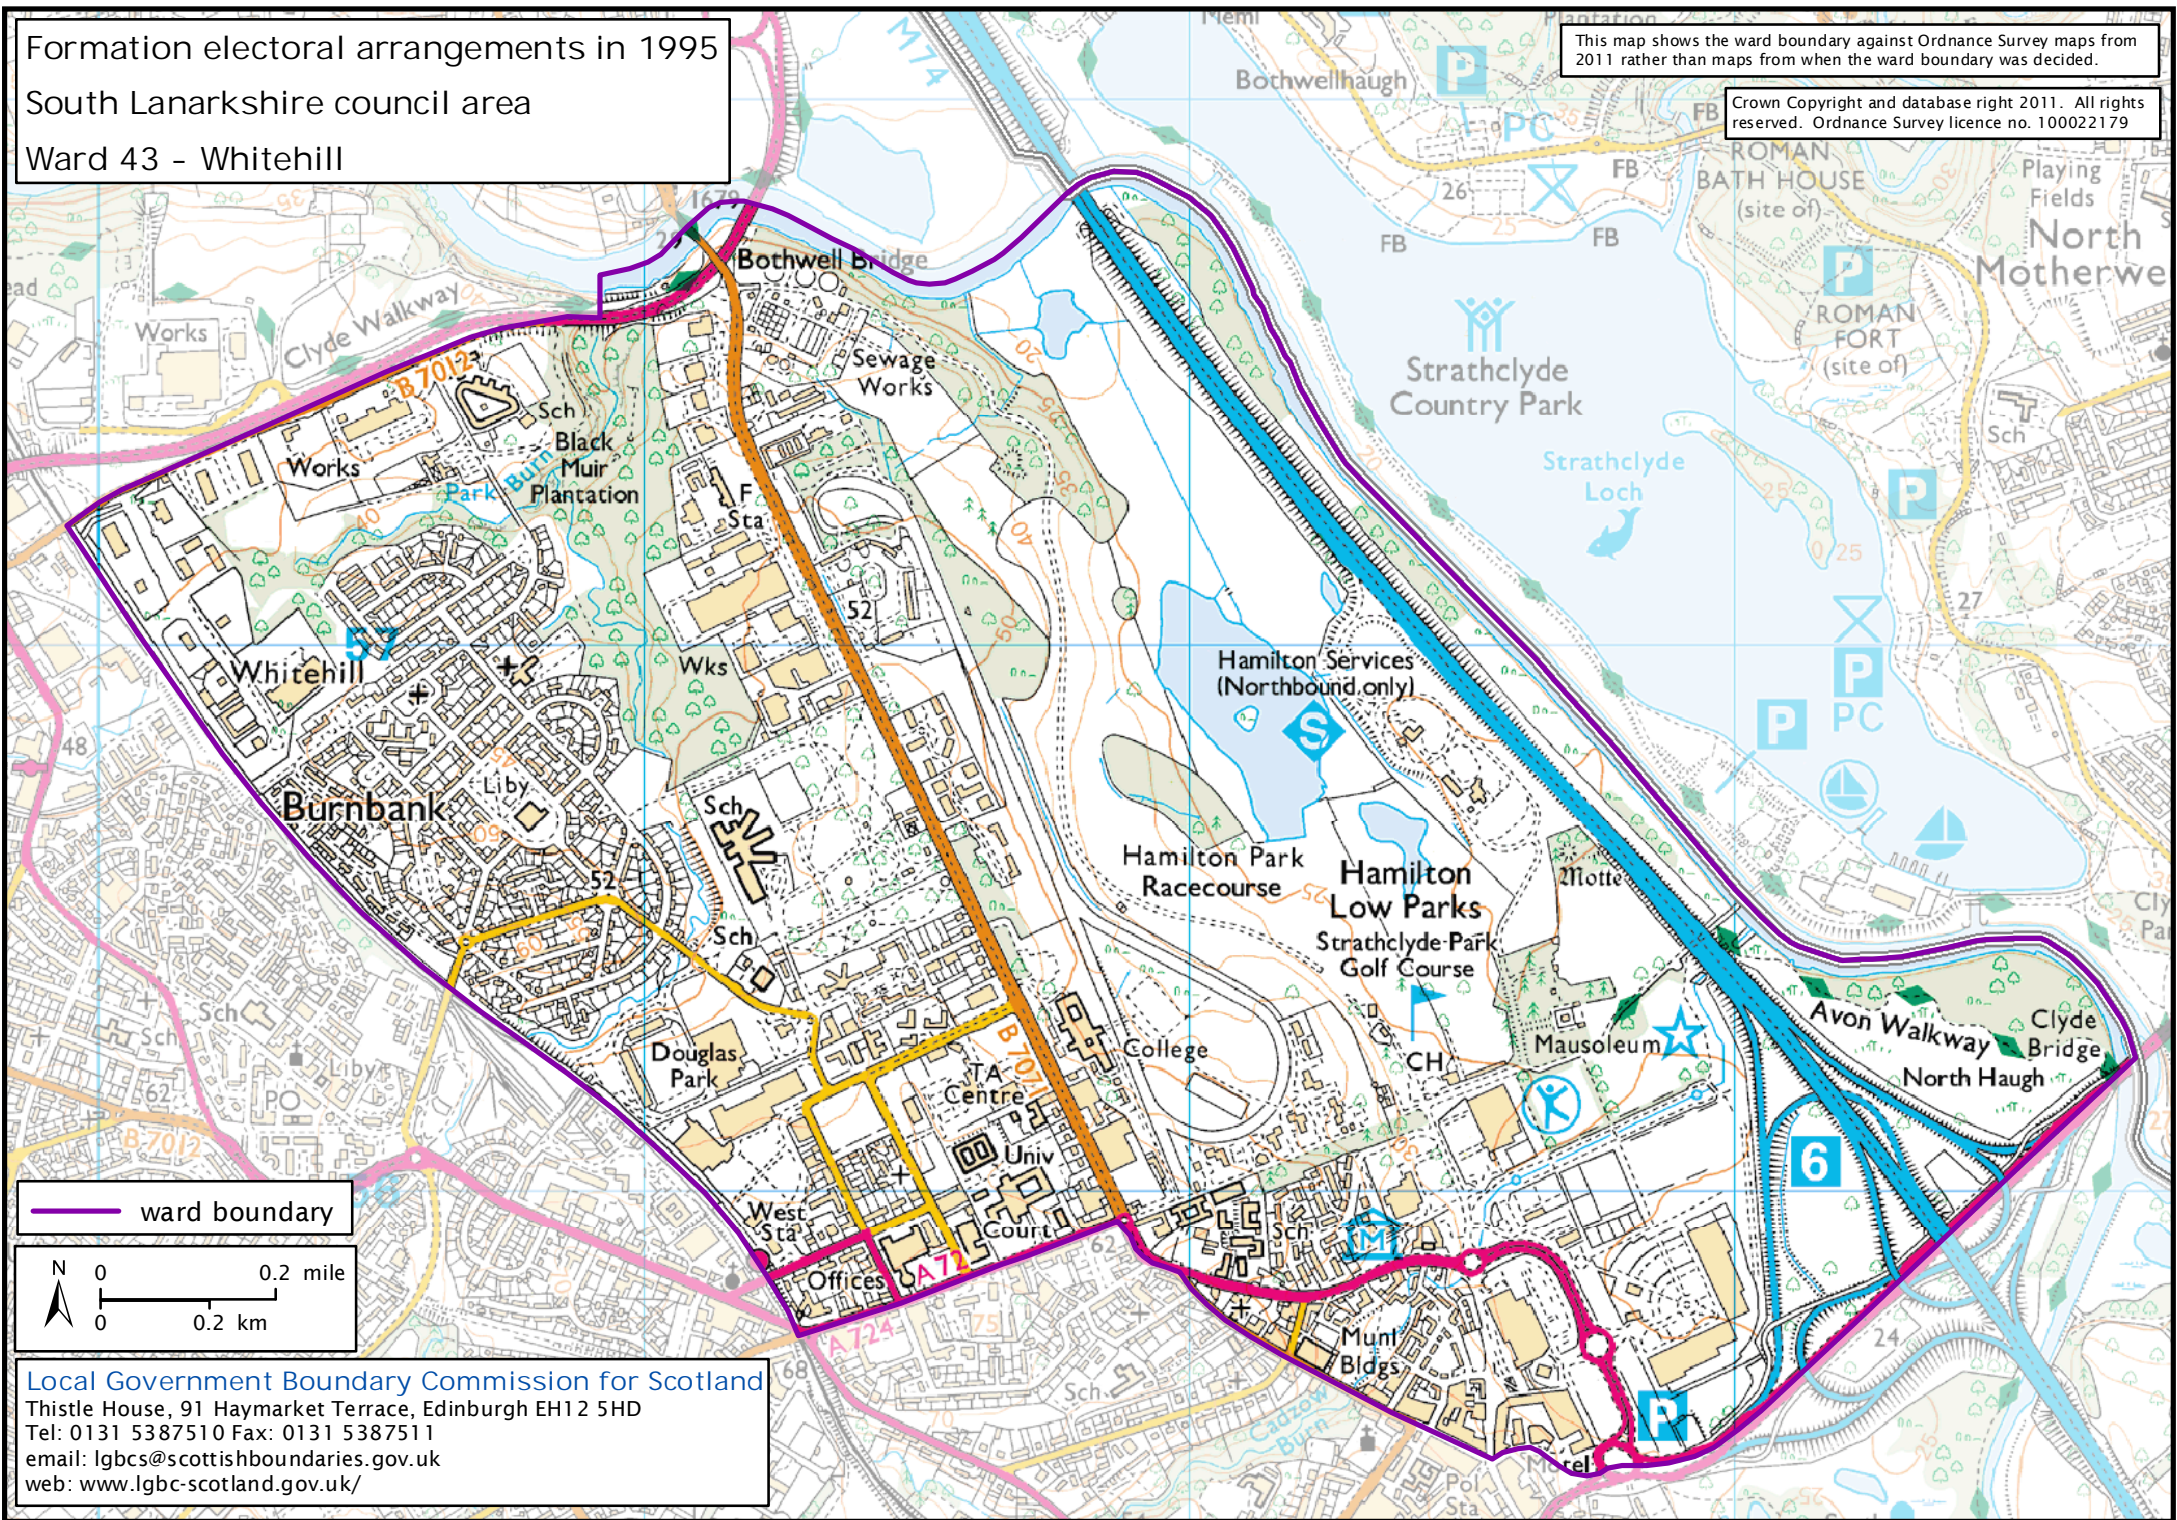

Formation electoral arrangements in 1995

South Lanarkshire council area

Ward 43 - Whitehill

This map shows the ward boundary against Ordnance Survey maps from 2011 rather than maps from when the ward boundary was decided.

Crown Copyright and database right 2011. All rights reserved. Ordnance Survey licence no. 100022179

— ward boundary

Local Government Boundary Commission for Scotland
Thistle House, 91 Haymarket Terrace, Edinburgh EH12 5HD
Tel: 0131 5387510 Fax: 0131 5387511
email: lgbc@scottishboundaries.gov.uk
web: www.lgbc-scotland.gov.uk/