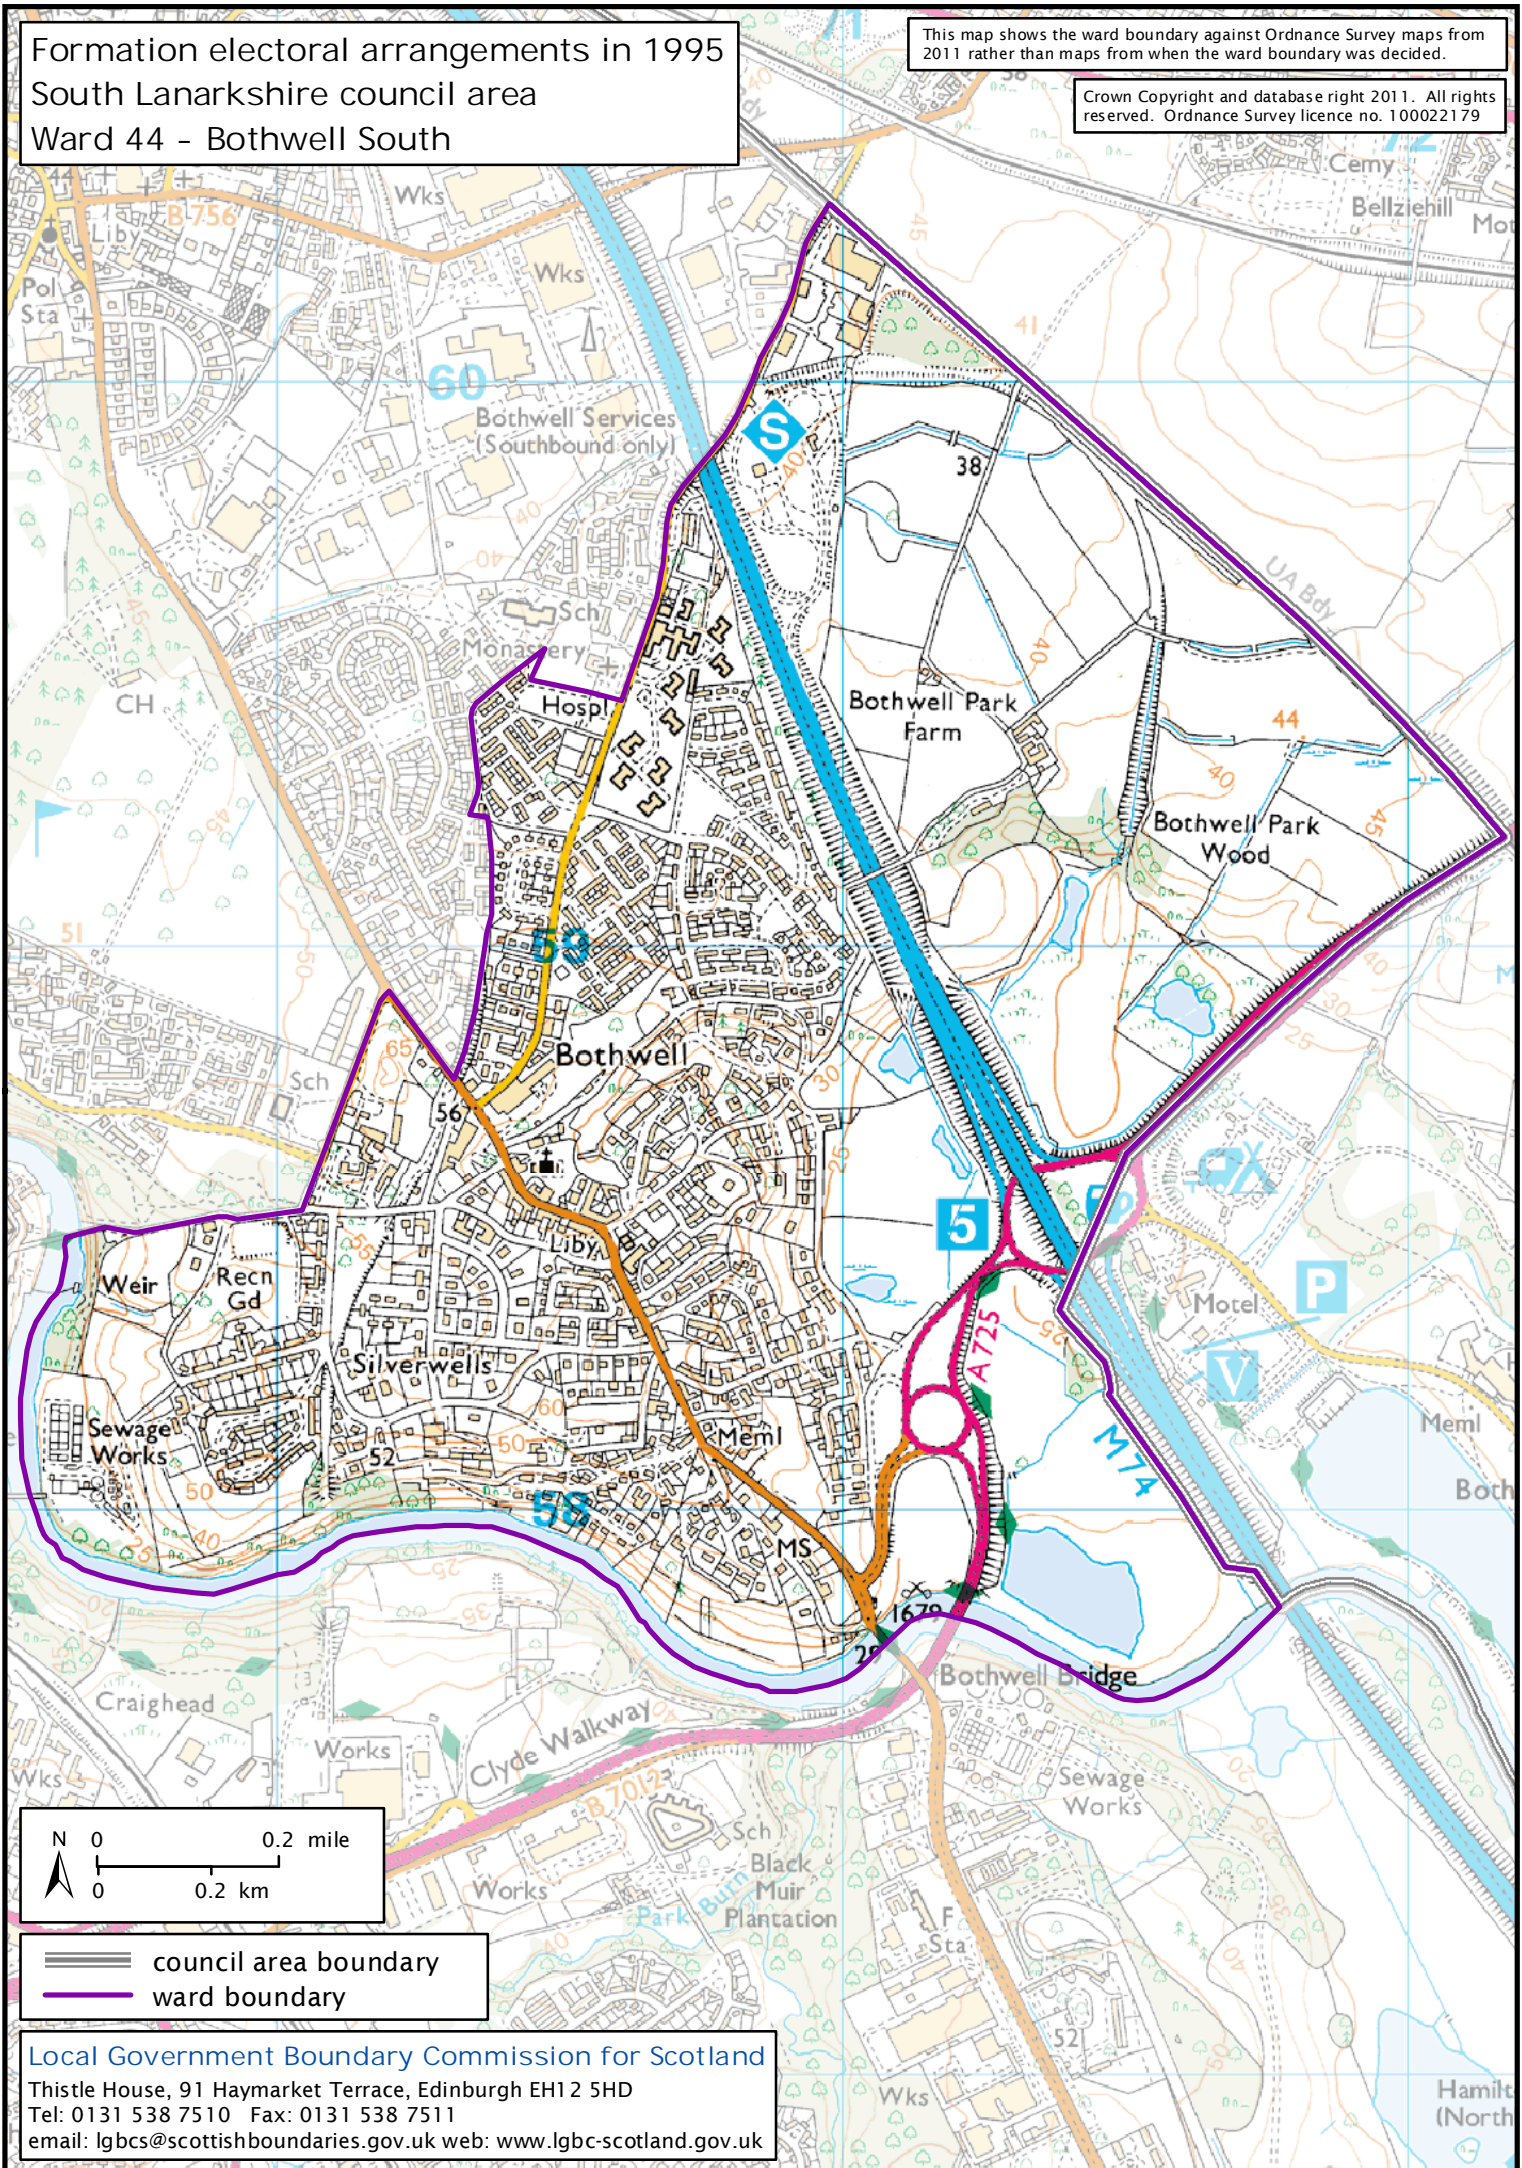

Formation electoral arrangements in 1995
South Lanarkshire council area
Ward 44 - Bothwell South

This map shows the ward boundary against Ordnance Survey maps from 2011 rather than maps from when the ward boundary was decided.

Crown Copyright and database right 2011. All rights reserved. Ordnance Survey licence no. 100022179

Local Government Boundary Commission for Scotland
Thistle House, 91 Haymarket Terrace, Edinburgh EH12 5HD
Tel: 0131 538 7510 Fax: 0131 538 7511
email: lgbc@scottishboundaries.gov.uk web: www.lgbc-scotland.gov.uk