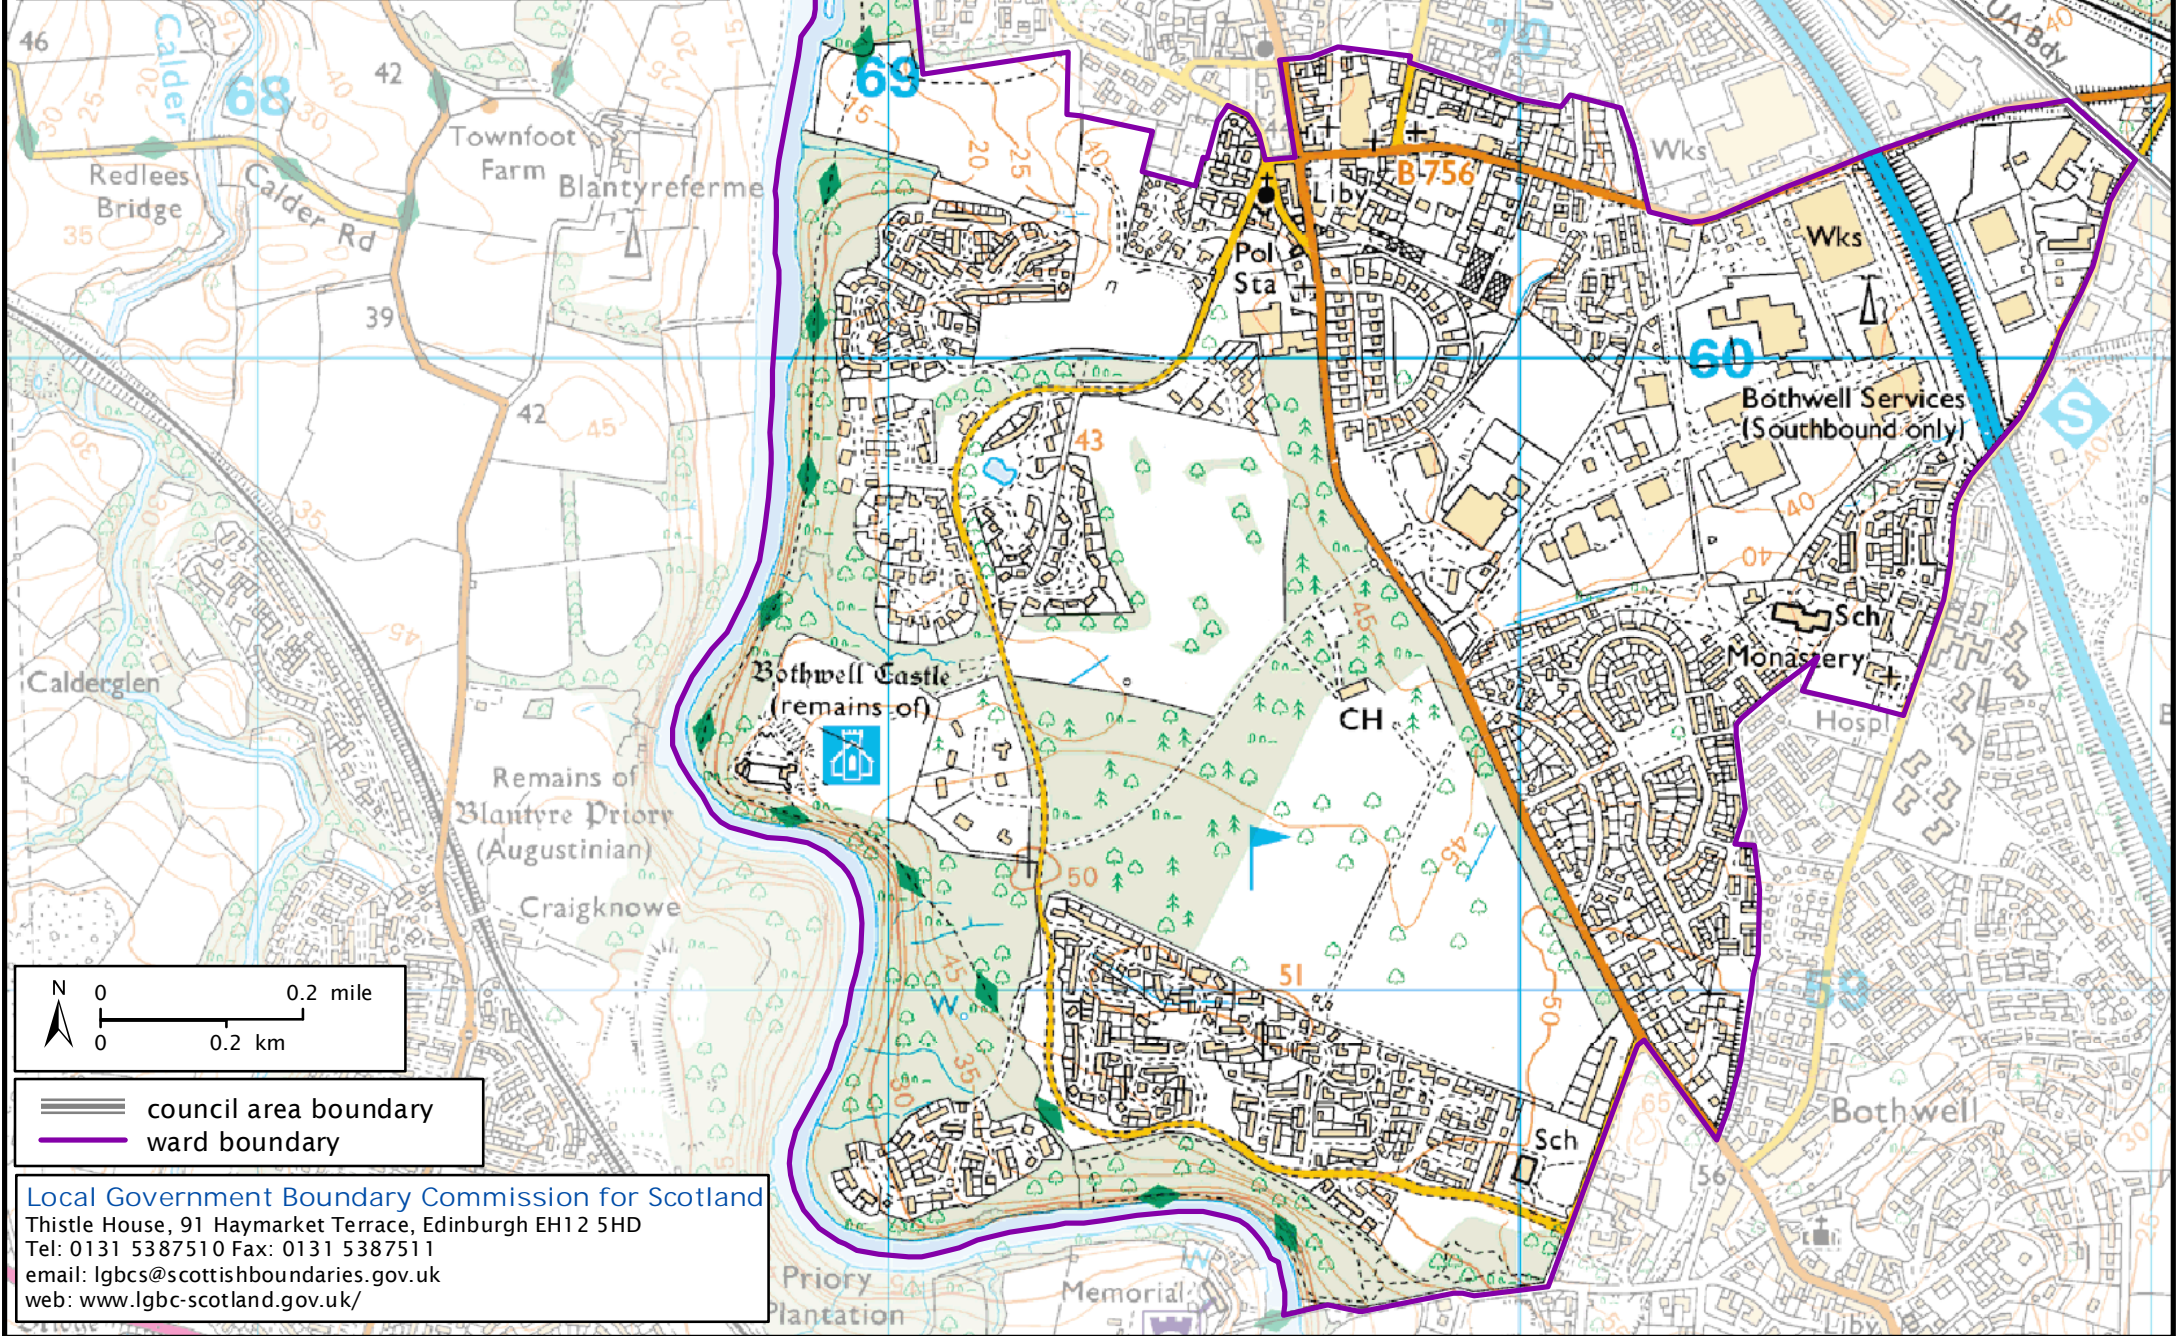

Formation electoral arrangements in 1995

South Lanarkshire council area

Ward 45 - Uddingston South/ Bothwell

This map shows the ward boundary against Ordnance Survey maps from 2011 rather than maps from when the ward boundary was decided.

Crown Copyright and database right 2011. All rights reserved. Ordnance Survey licence no. 100022179

— council area boundary
— ward boundary

Local Government Boundary Commission for Scotland
Thistle House, 91 Haymarket Terrace, Edinburgh EH12 5HD
Tel: 0131 5387510 Fax: 0131 5387511
email: lgbc@scottishboundaries.gov.uk
web: www.lgbc-scotland.gov.uk/