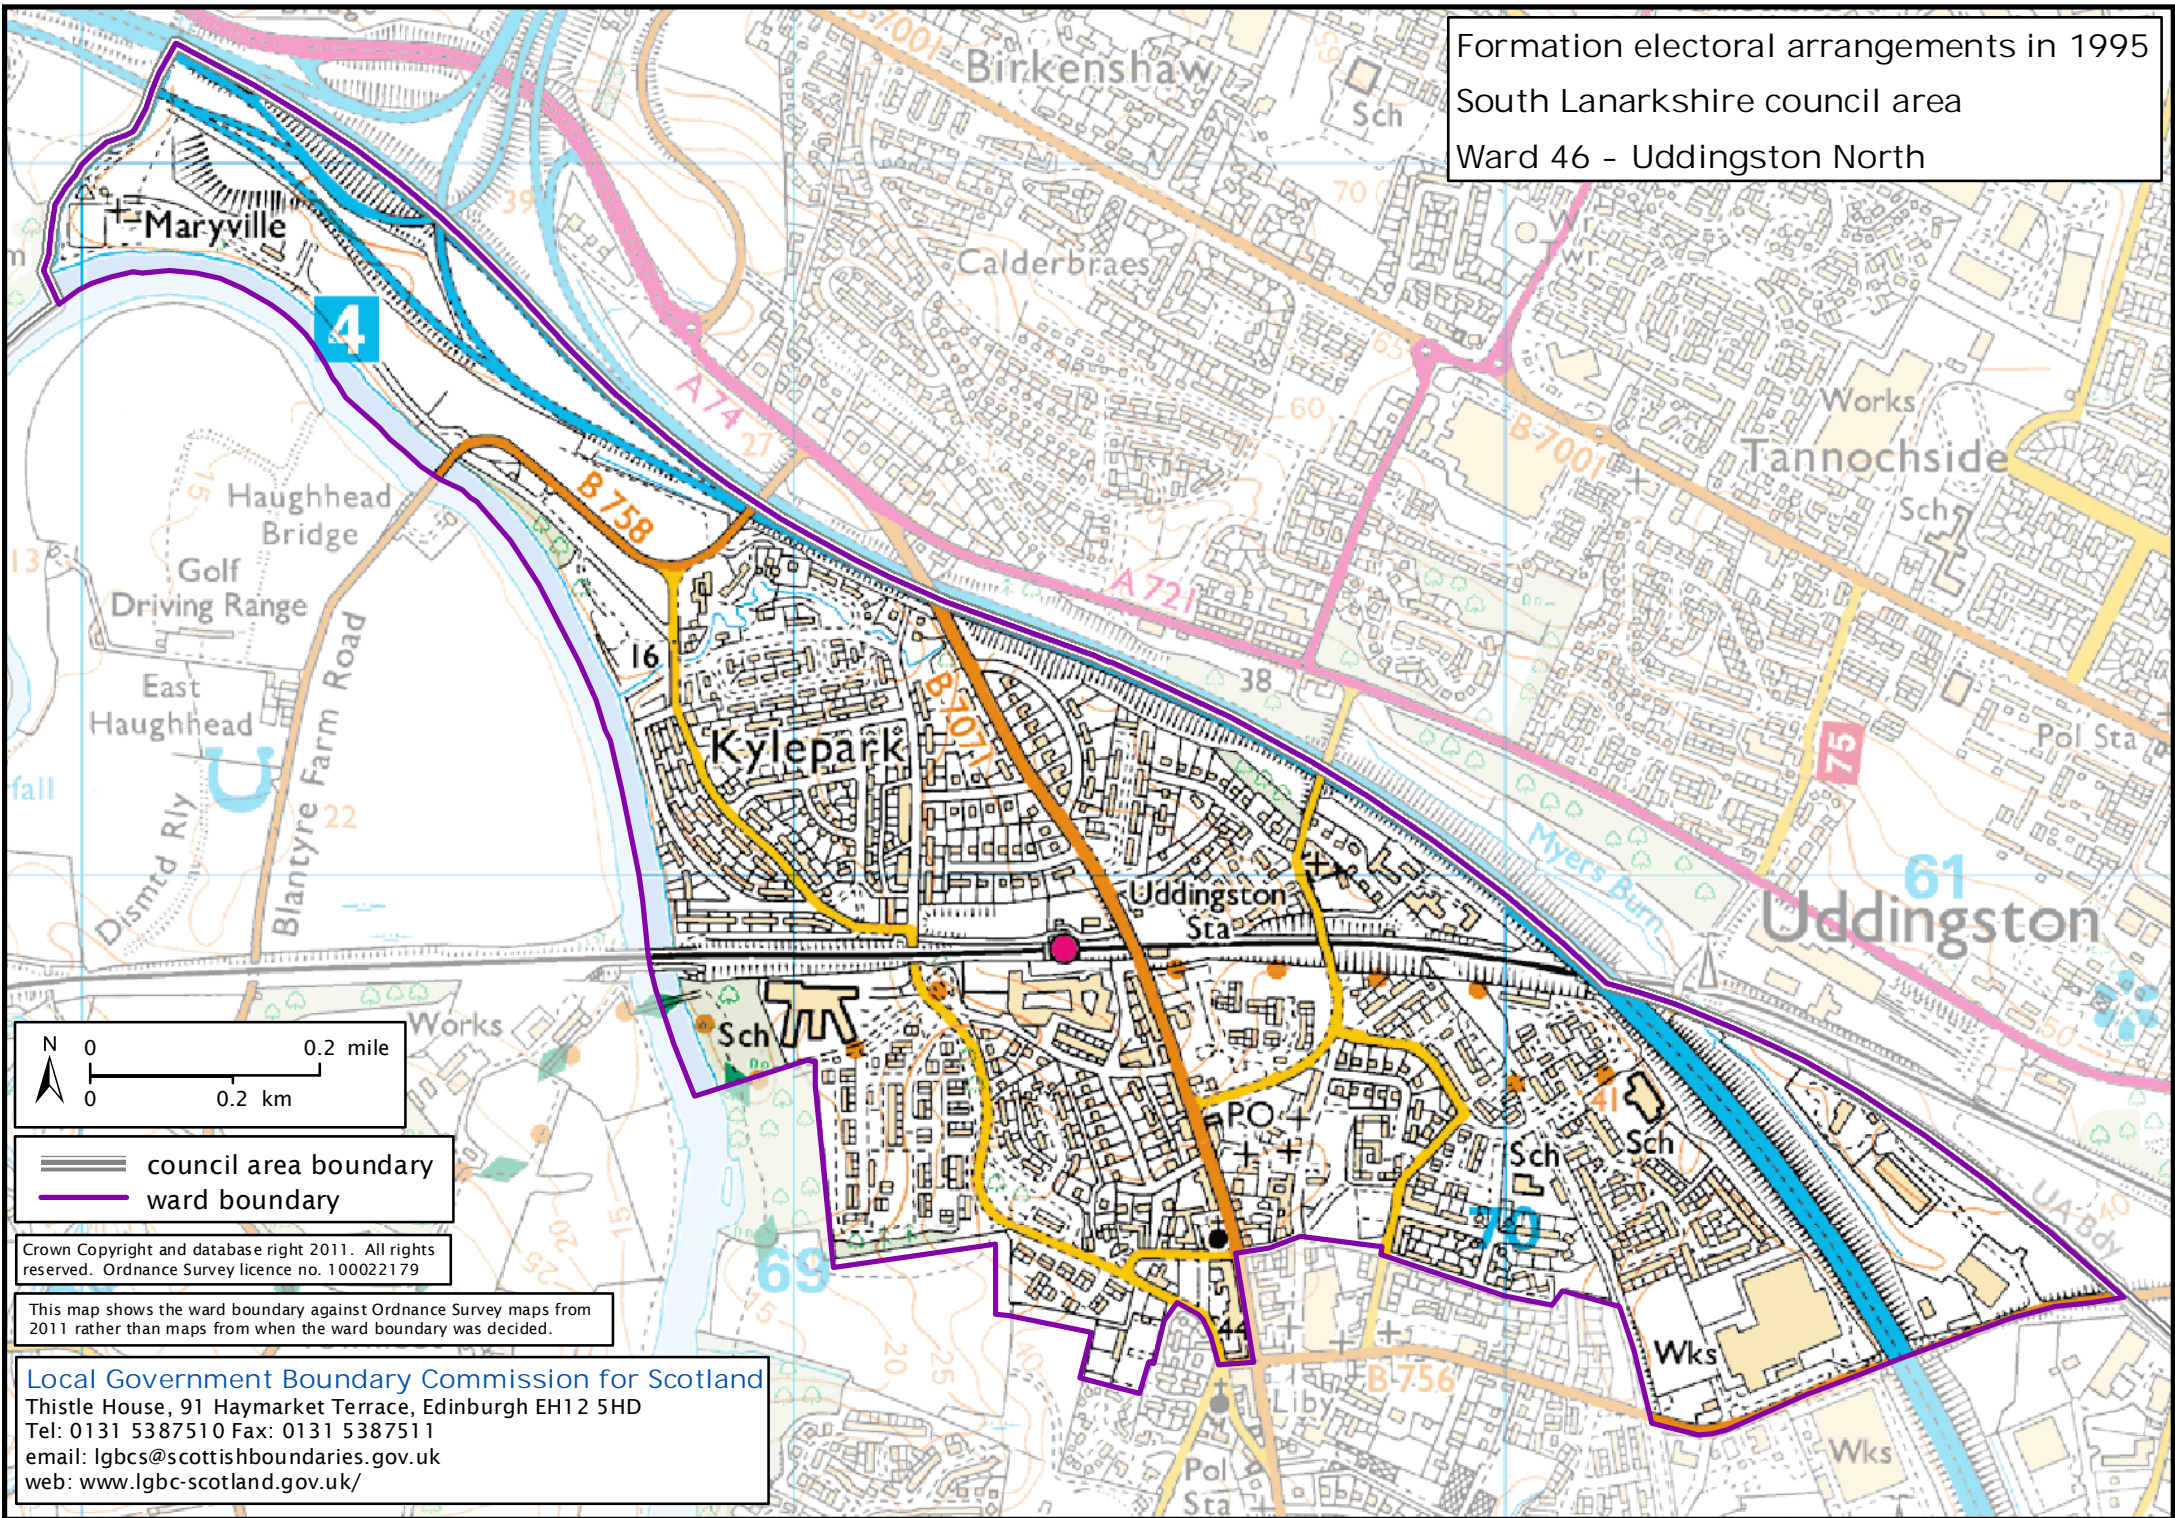

Formation electoral arrangements in 1995  
South Lanarkshire council area  
Ward 46 - Uddingston North

— council area boundary  
— ward boundary

Crown Copyright and database right 2011. All rights reserved. Ordnance Survey licence no. 100022179

This map shows the ward boundary against Ordnance Survey maps from 2011 rather than maps from when the ward boundary was decided.

Local Government Boundary Commission for Scotland  
Thistle House, 91 Haymarket Terrace, Edinburgh EH12 5HD  
Tel: 0131 5387510 Fax: 0131 5387511  
email: lgbc@scottishboundaries.gov.uk  
web: www.lgbc-scotland.gov.uk/