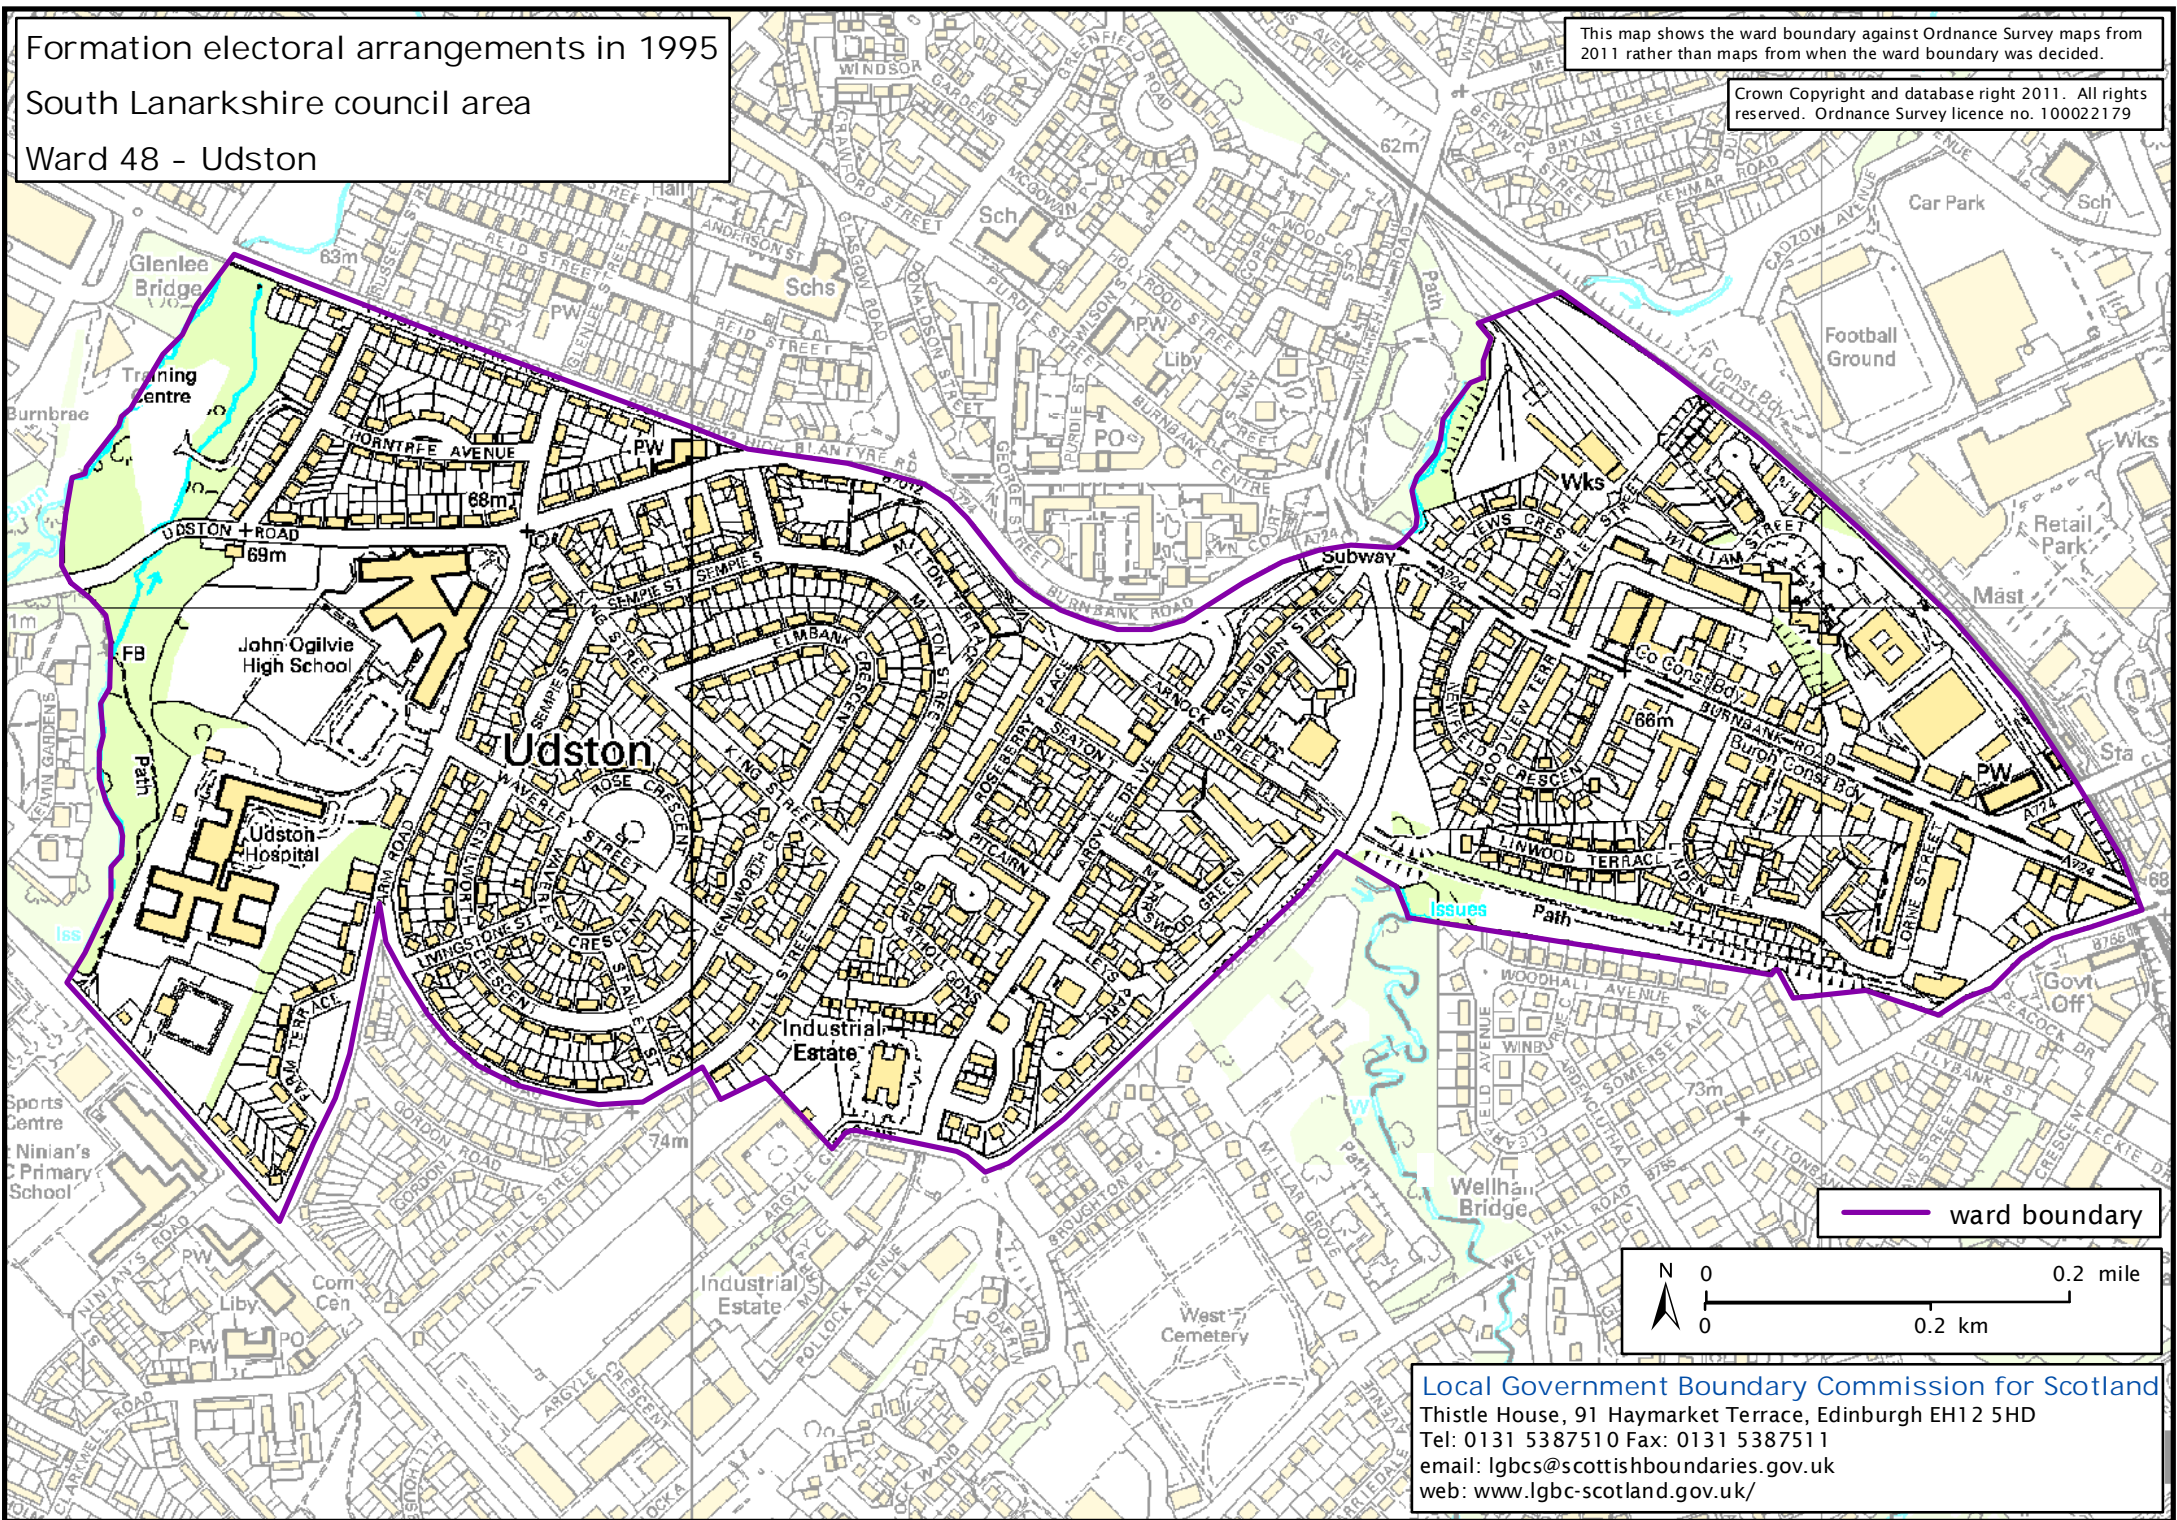

# Formation electoral arrangements in 1995

South Lanarkshire council area

Ward 48 - Udston

This map shows the ward boundary against Ordnance Survey maps from 2011 rather than maps from when the ward boundary was decided.

Crown Copyright and database right 2011. All rights reserved. Ordnance Survey licence no. 10002179

— ward boundary

Local Government Boundary Commission for Scotland  
Thistle House, 91 Haymarket Terrace, Edinburgh EH12 5HD  
Tel: 0131 5387510 Fax: 0131 5387511  
email: [lgbcscottishboundaries.gov.uk](mailto:lgbcscottishboundaries.gov.uk)  
web: [www.lgbc-scotland.gov.uk/](http://www.lgbc-scotland.gov.uk/)