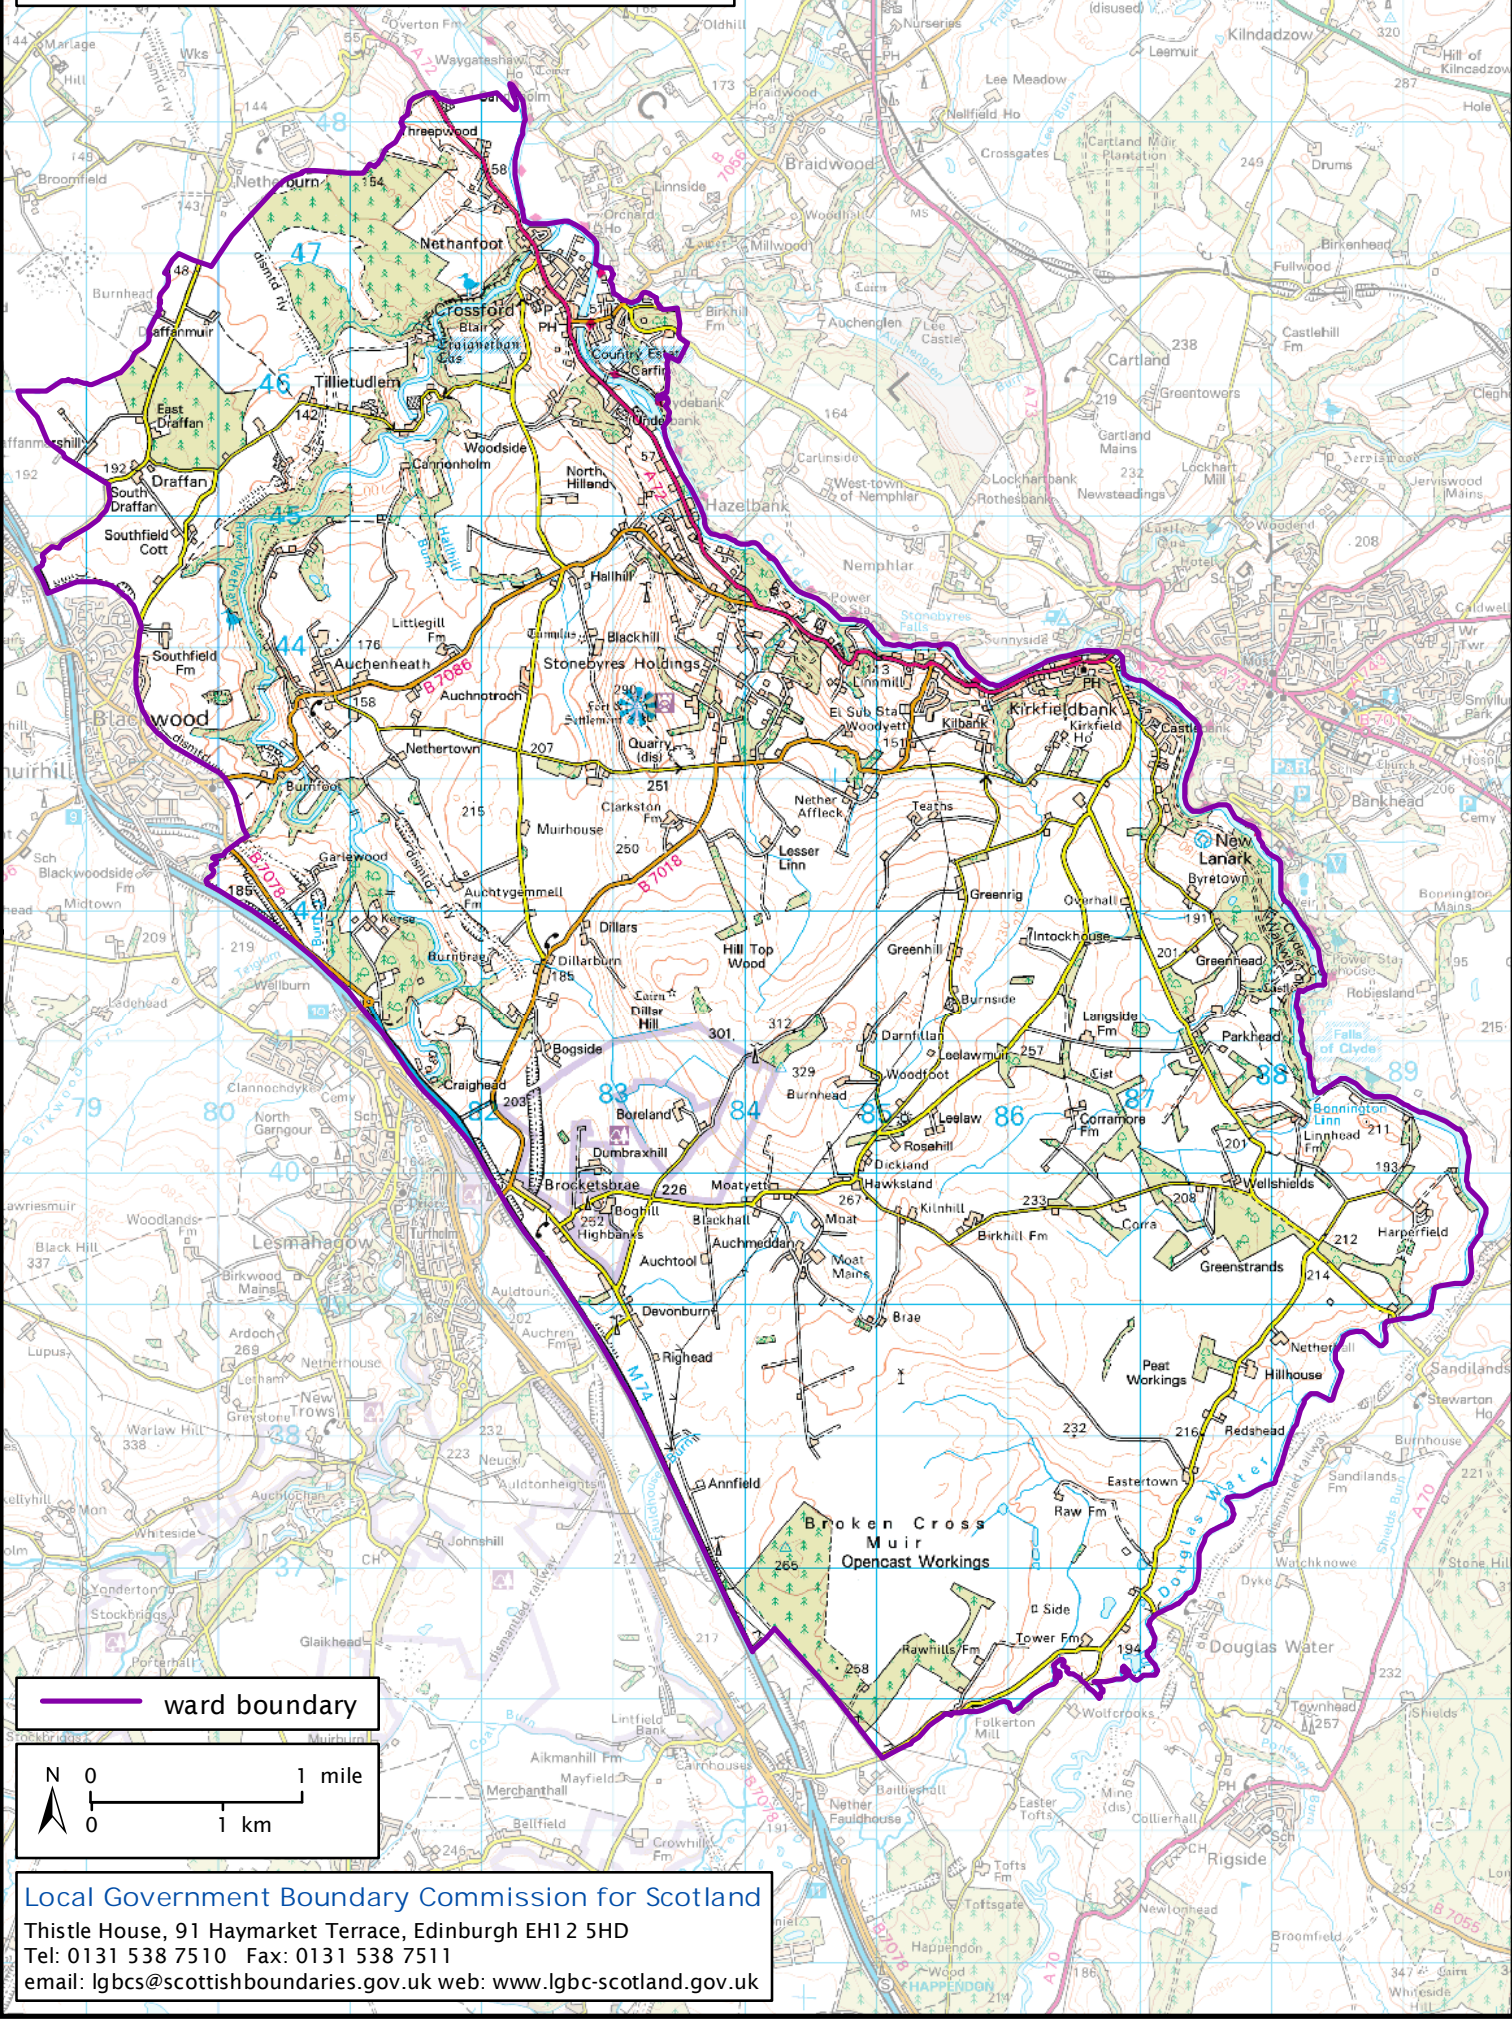

Formation electoral arrangements in 1995

South Lanarkshire council area

Ward 5 - Clyde Valley

This map shows the ward boundary against Ordnance Survey maps from 2011 rather than maps from when the ward boundary was decided.

Crown Copyright and database right 2011. All rights reserved. Ordnance Survey licence no. 10002179

— ward boundary

Local Government Boundary Commission for Scotland
Thistle House, 91 Haymarket Terrace, Edinburgh EH12 5HD
Tel: 0131 538 7510 Fax: 0131 538 7511
email: lgbcsc@scottishboundaries.gov.uk web: www.lgbc-scotland.gov.uk