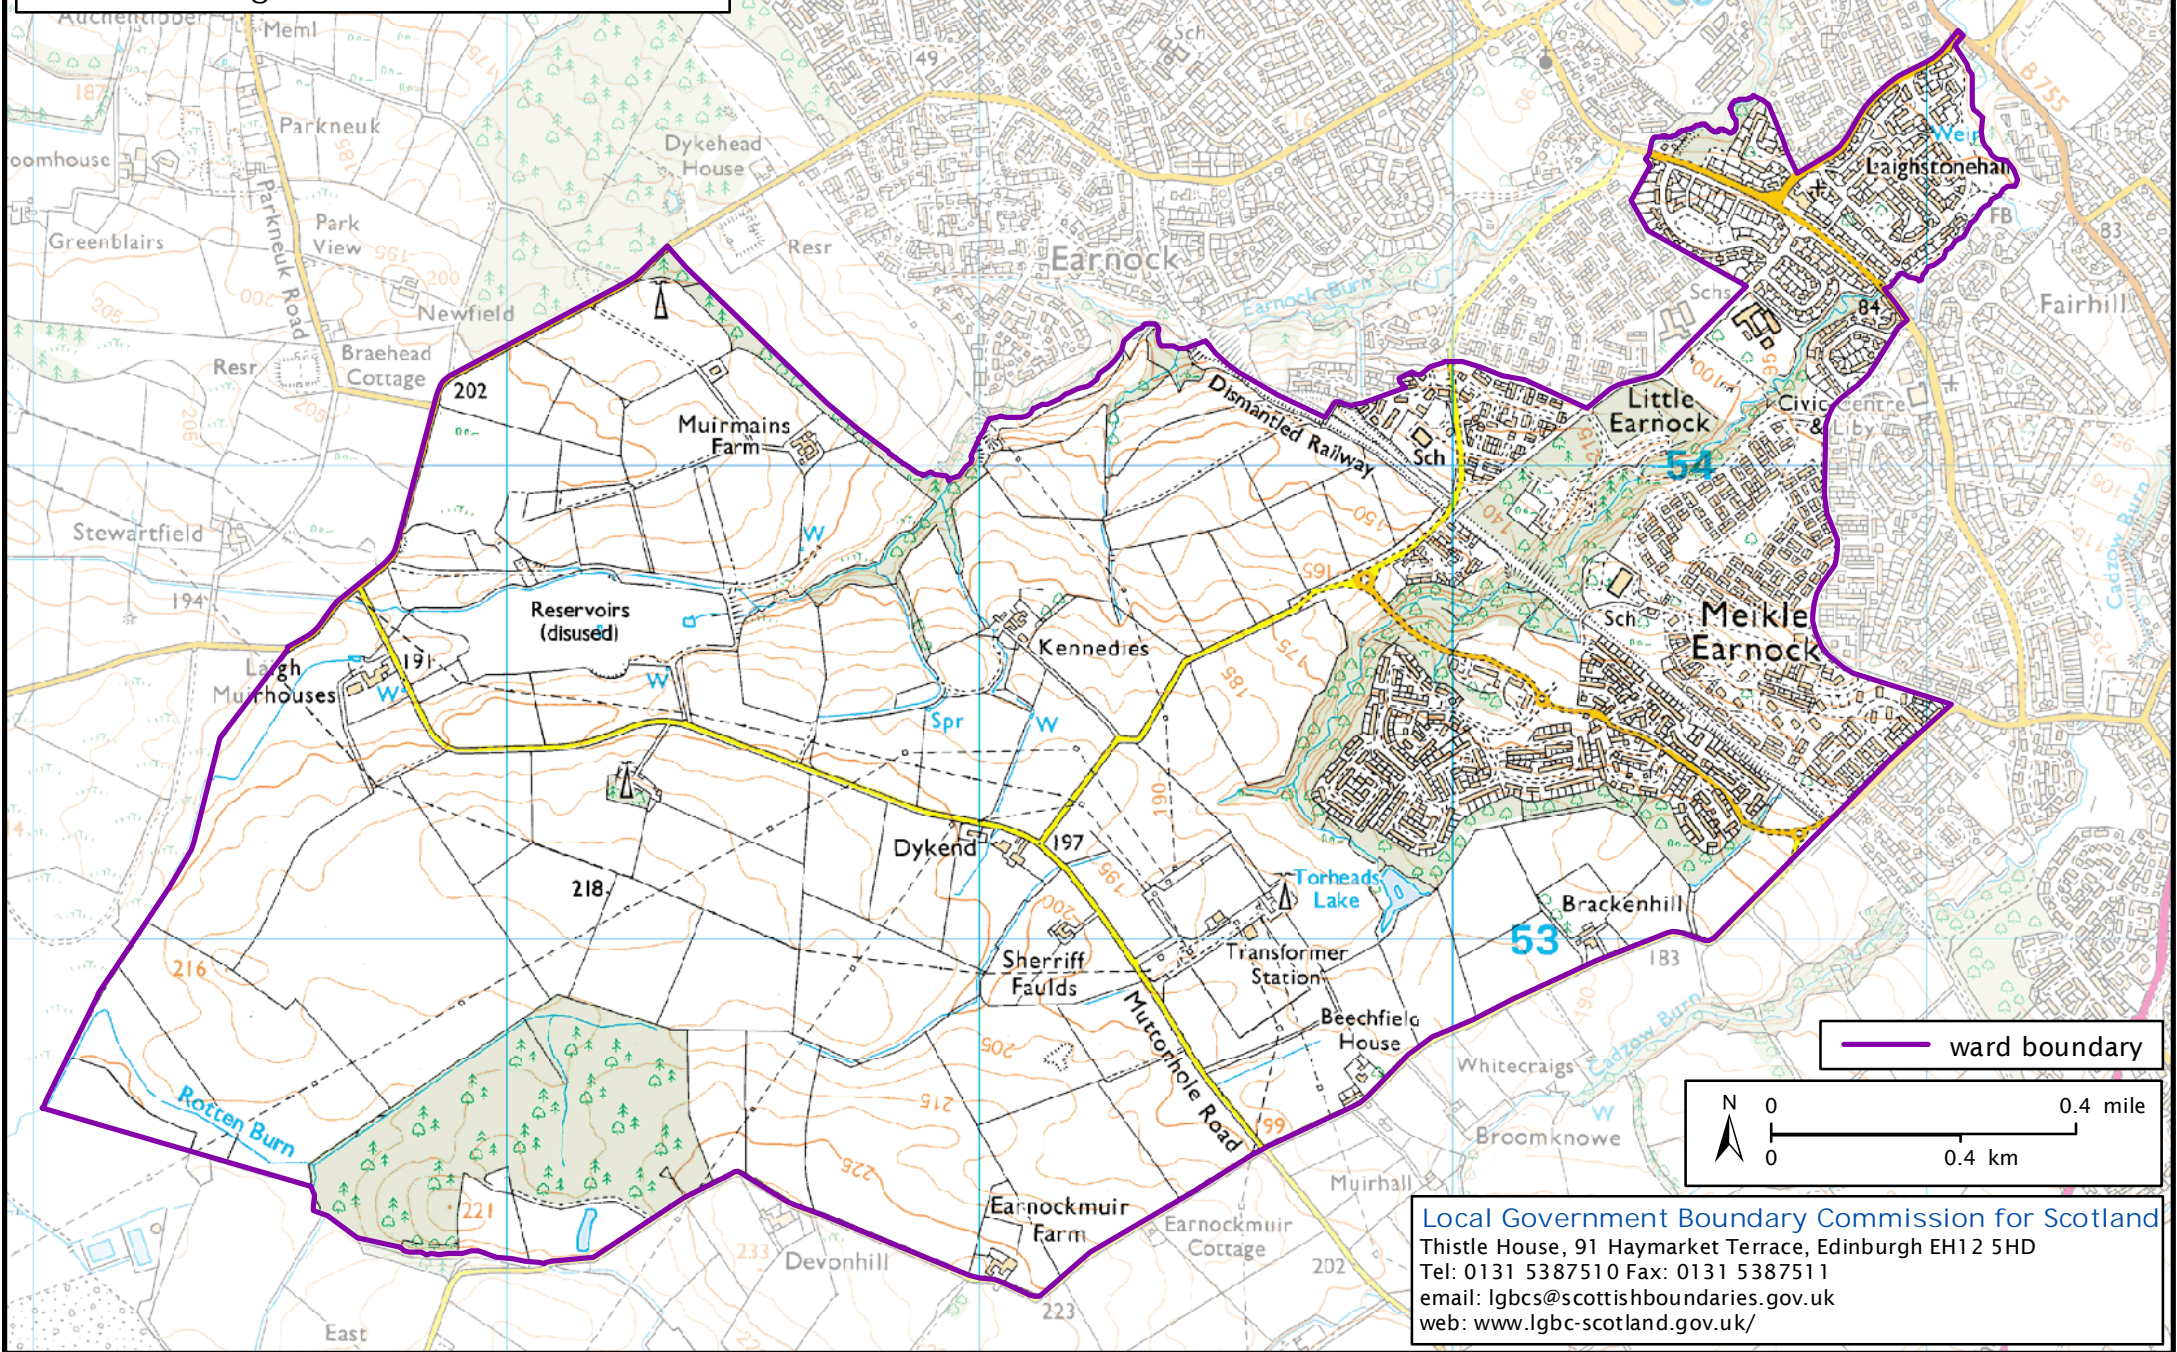

Formation electoral arrangements in 1995

South Lanarkshire council area

Ward 51 - Lighthstonehall/ Woodhead

This map shows the ward boundary against Ordnance Survey maps from 2011 rather than maps from when the ward boundary was decided.

Crown Copyright and database right 2011. All rights reserved. Ordnance Survey licence no. 100022179

— ward boundary

Local Government Boundary Commission for Scotland
Thistle House, 91 Haymarket Terrace, Edinburgh EH12 5HD
Tel: 0131 5387510 Fax: 0131 5387511
email: lgbcscottishboundaries.gov.uk
web: www.lgbc-scotland.gov.uk/