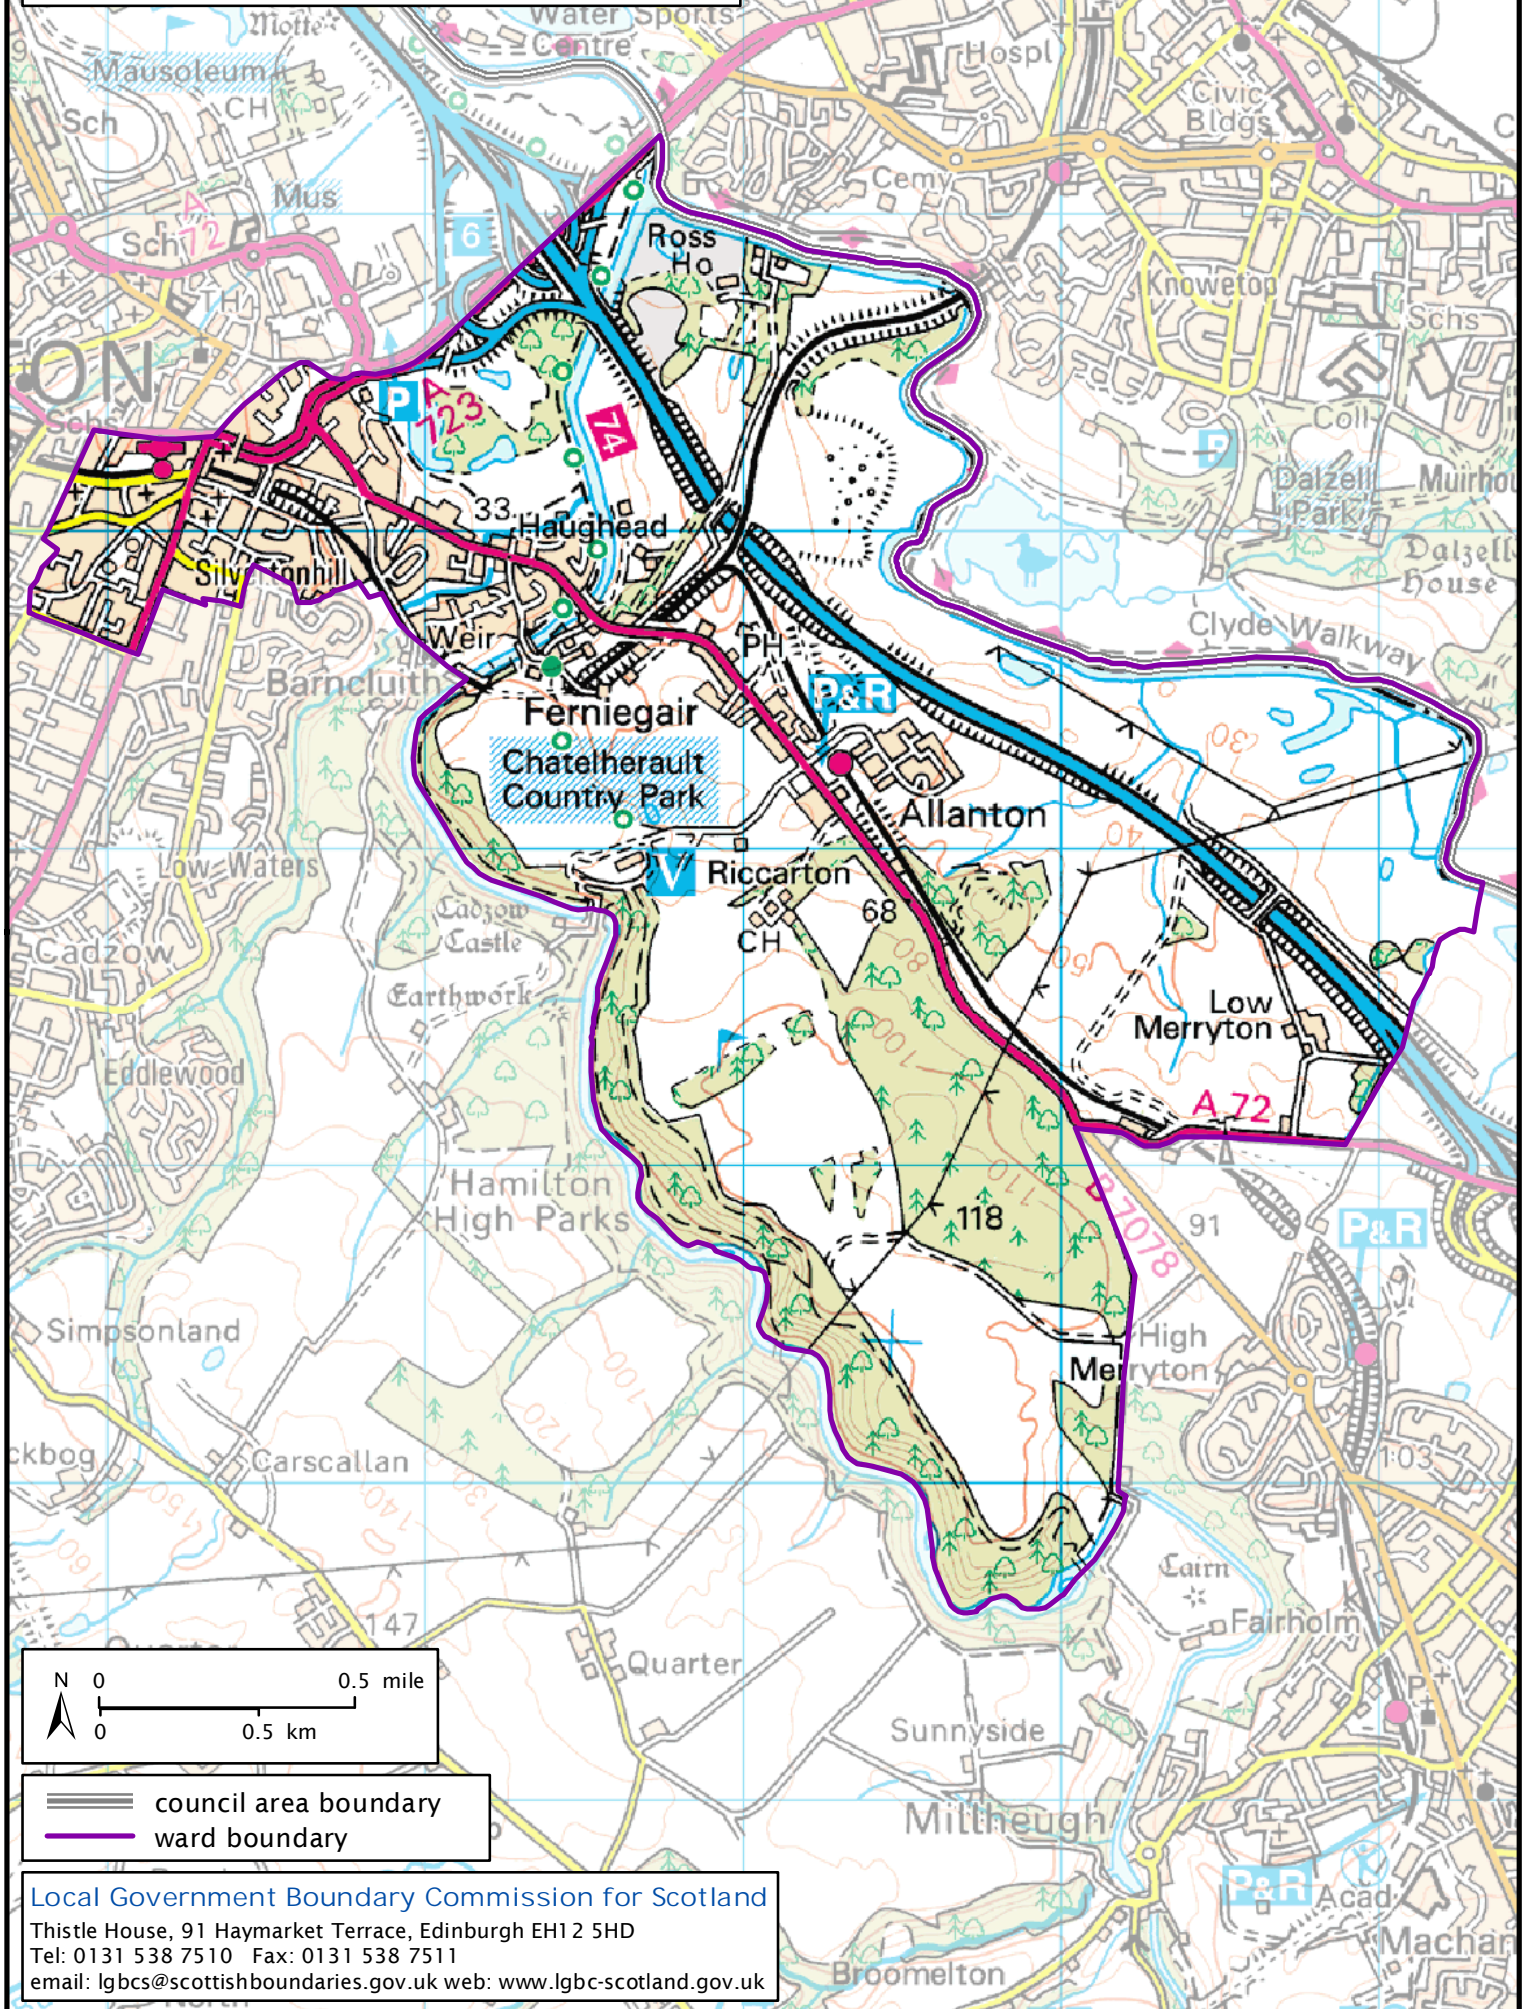

Formation electoral arrangements in 1995

South Lanarkshire council area

Ward 52 - Hamilton Centre/ Ferniegair

This map shows the ward boundary against Ordnance Survey maps from 2011 rather than maps from when the ward boundary was decided.

Crown Copyright and database right 2011. All rights reserved. Ordnance Survey licence no. 100022179

- council area boundary
- ward boundary

Local Government Boundary Commission for Scotland
Thistle House, 91 Haymarket Terrace, Edinburgh EH12 5HD
Tel: 0131 538 7510 Fax: 0131 538 7511
email: lgbcscottishboundaries.gov.uk web: www.lgbc-scotland.gov.uk