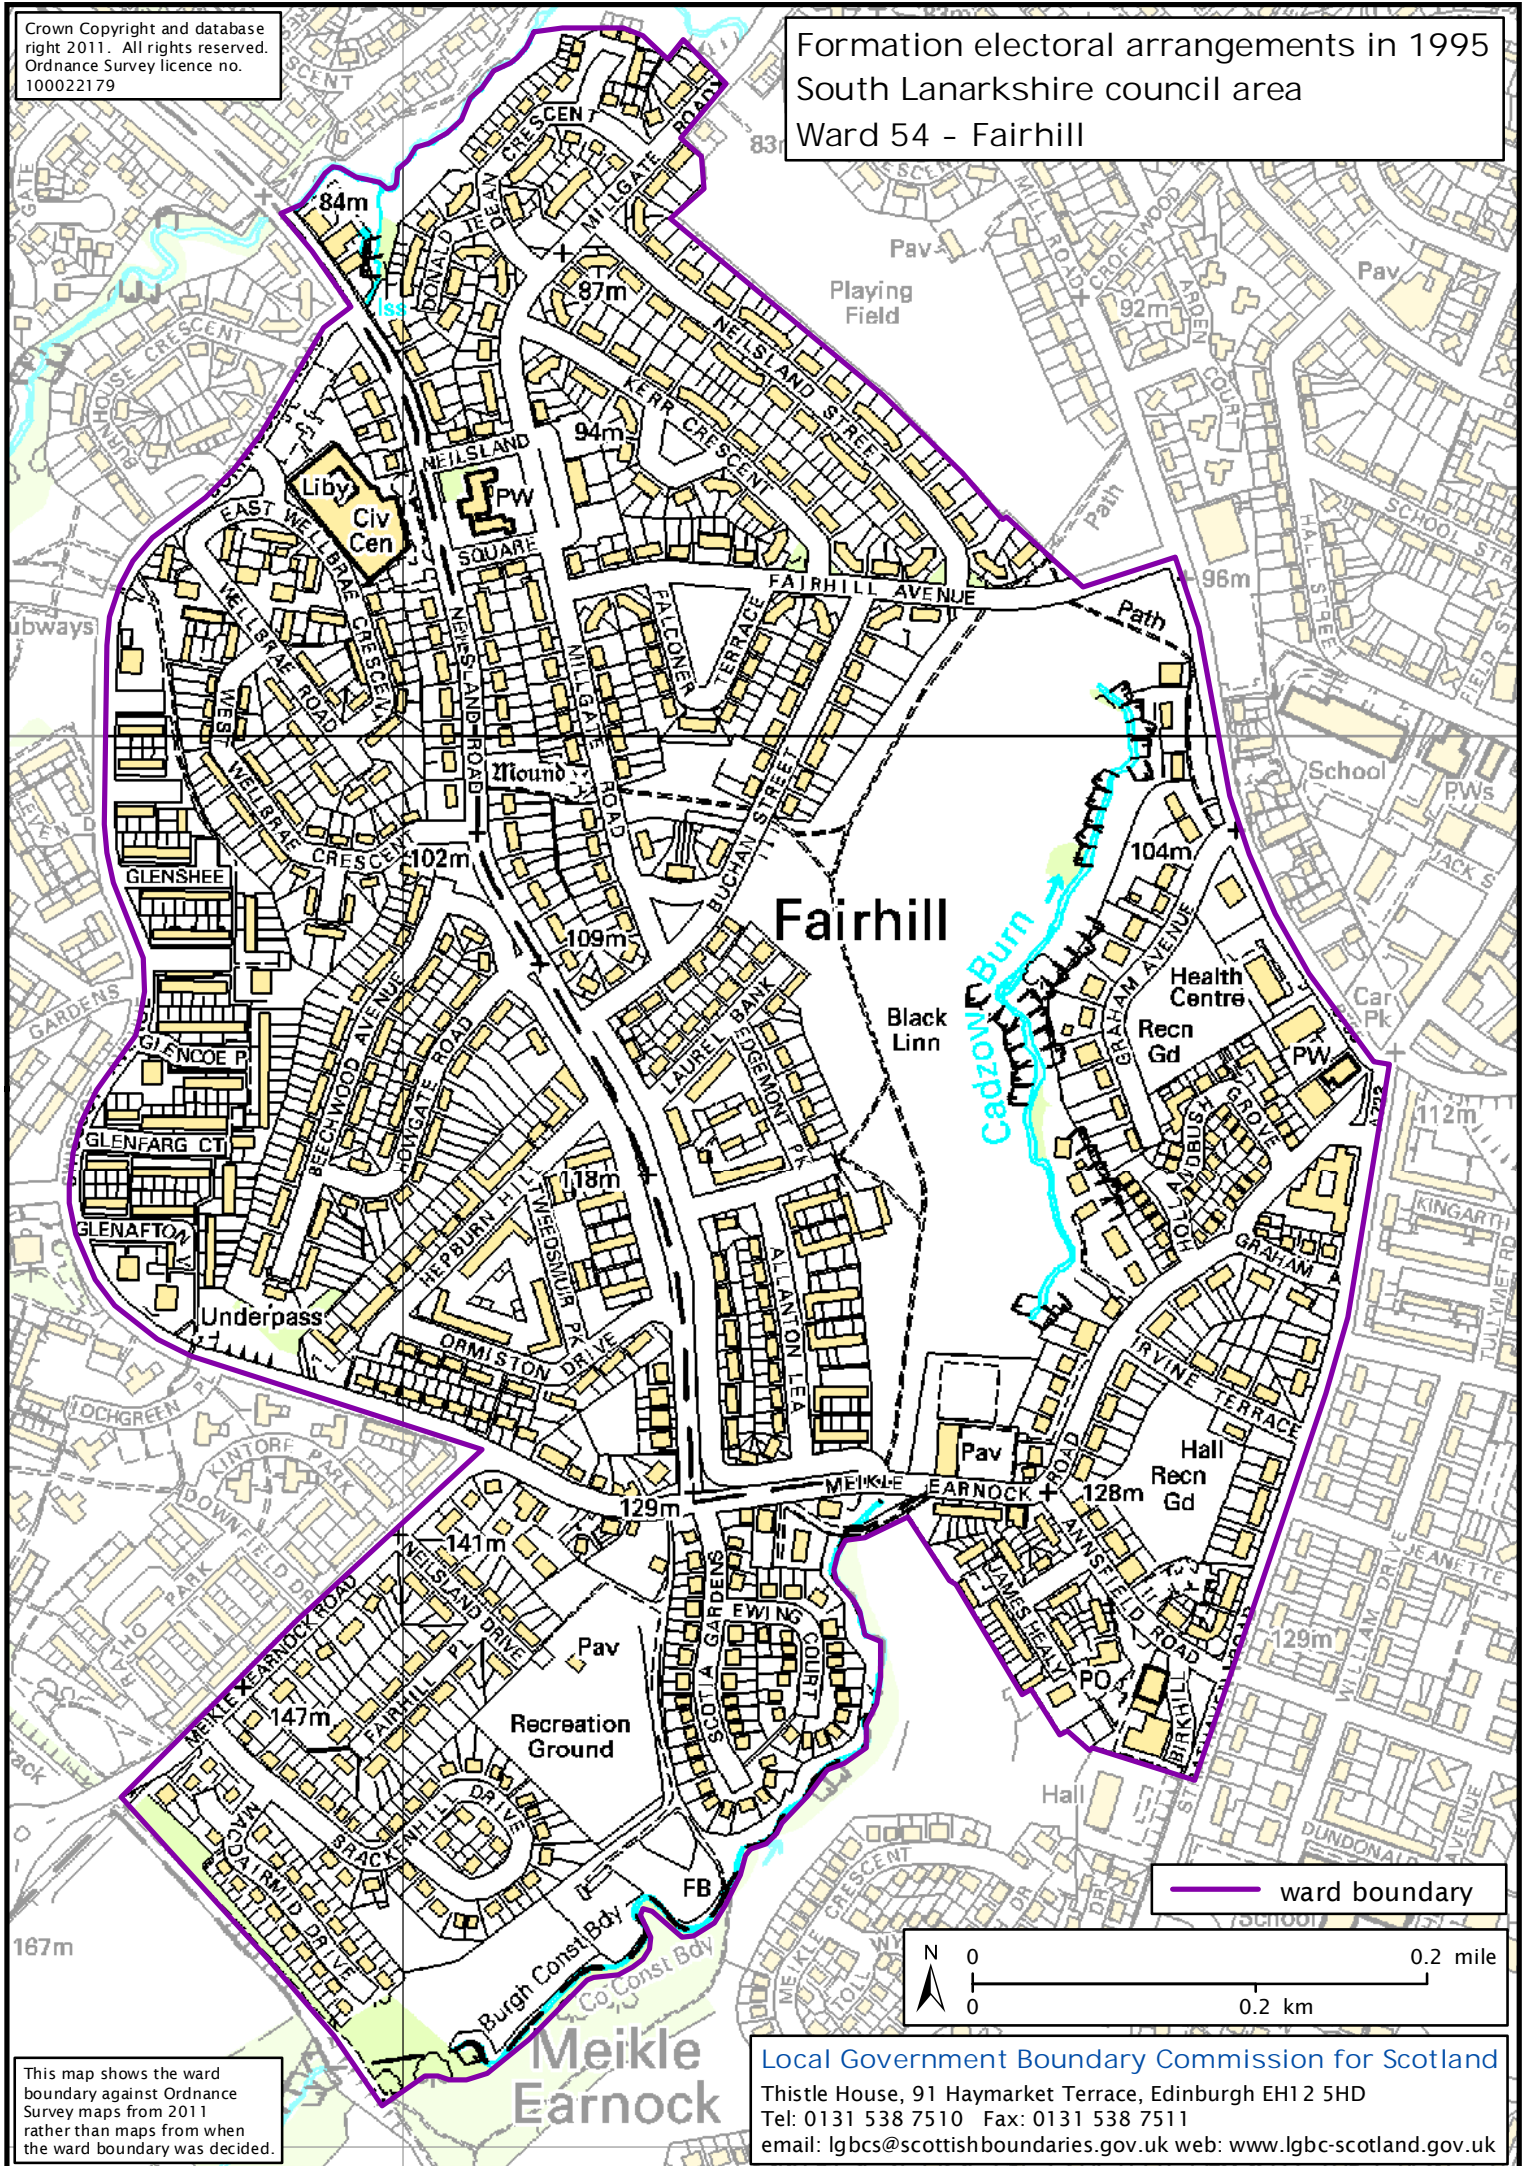

Formation electoral arrangements in 1995  
South Lanarkshire council area  
Ward 54 - Fairhill

This map shows the ward boundary against Ordnance Survey maps from 2011 rather than maps from when the ward boundary was decided.