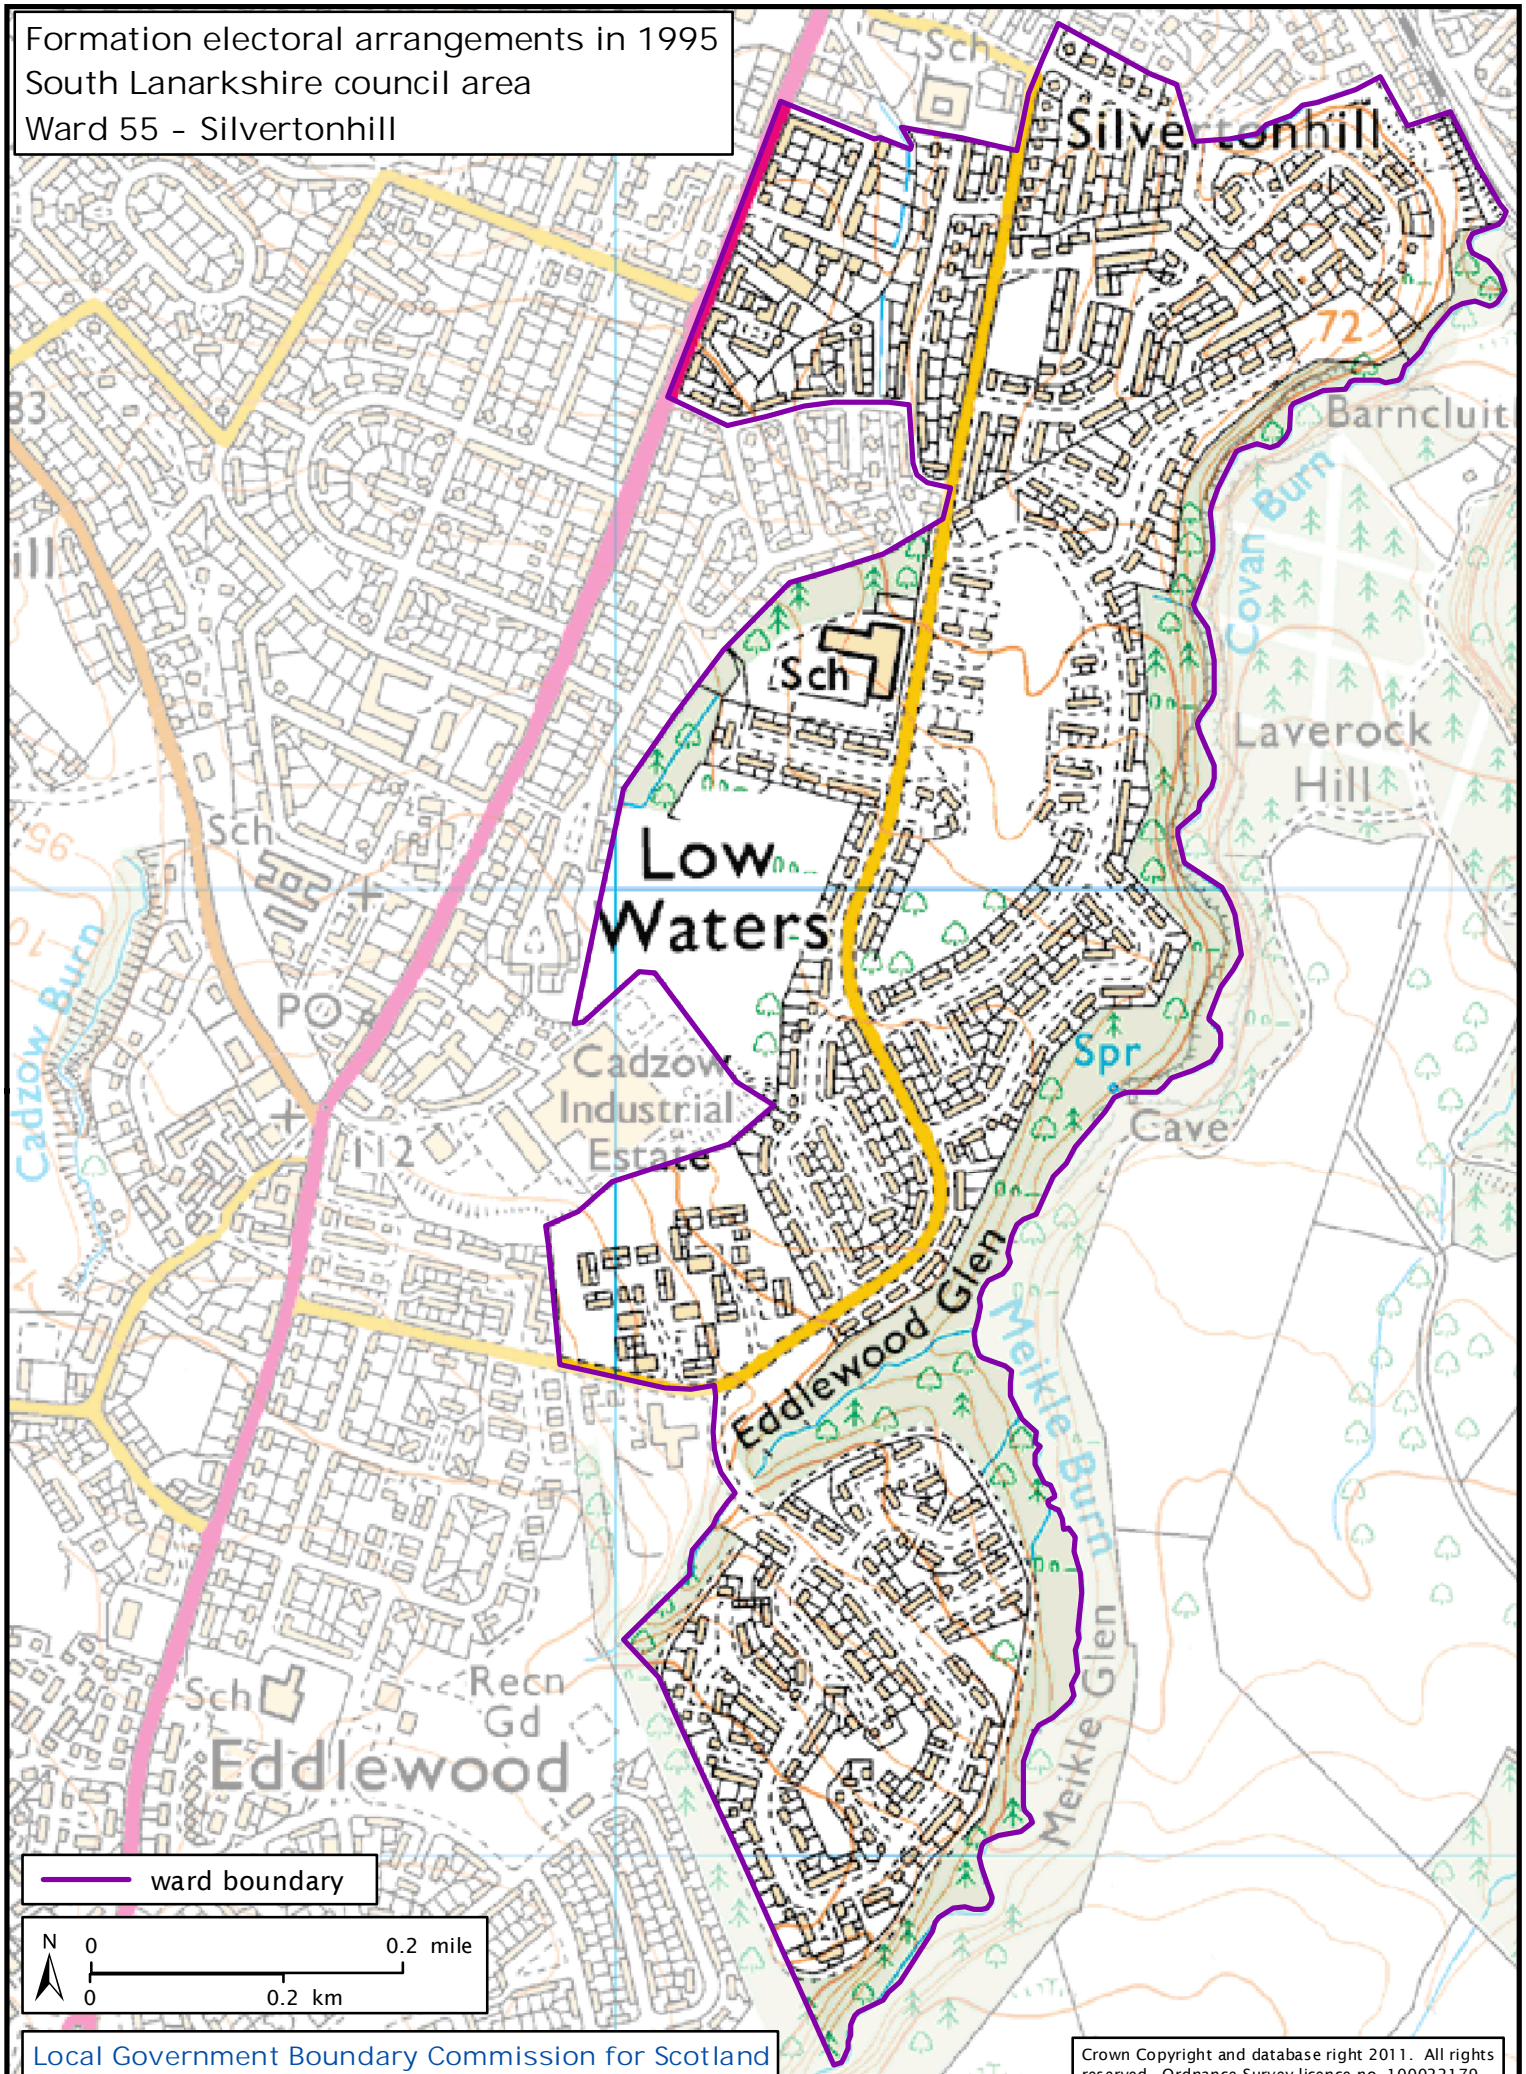

Formation electoral arrangements in 1995  
South Lanarkshire council area  
Ward 55 - Silvertonhill

ward boundary

Local Government Boundary Commission for Scotland  
Thistle House, 91 Haymarket Terrace, Edinburgh EH12 5HD  
Tel: 0131 538 7510 Fax: 0131 538 7511  
email: lgbc@scottishboundaries.gov.uk web: www.lgbc-scotland.gov.uk

Crown Copyright and database right 2011. All rights reserved. Ordnance Survey licence no. 100022179

This map shows the ward boundary against Ordnance Survey maps from 2011 rather than maps from when the ward boundary was decided.