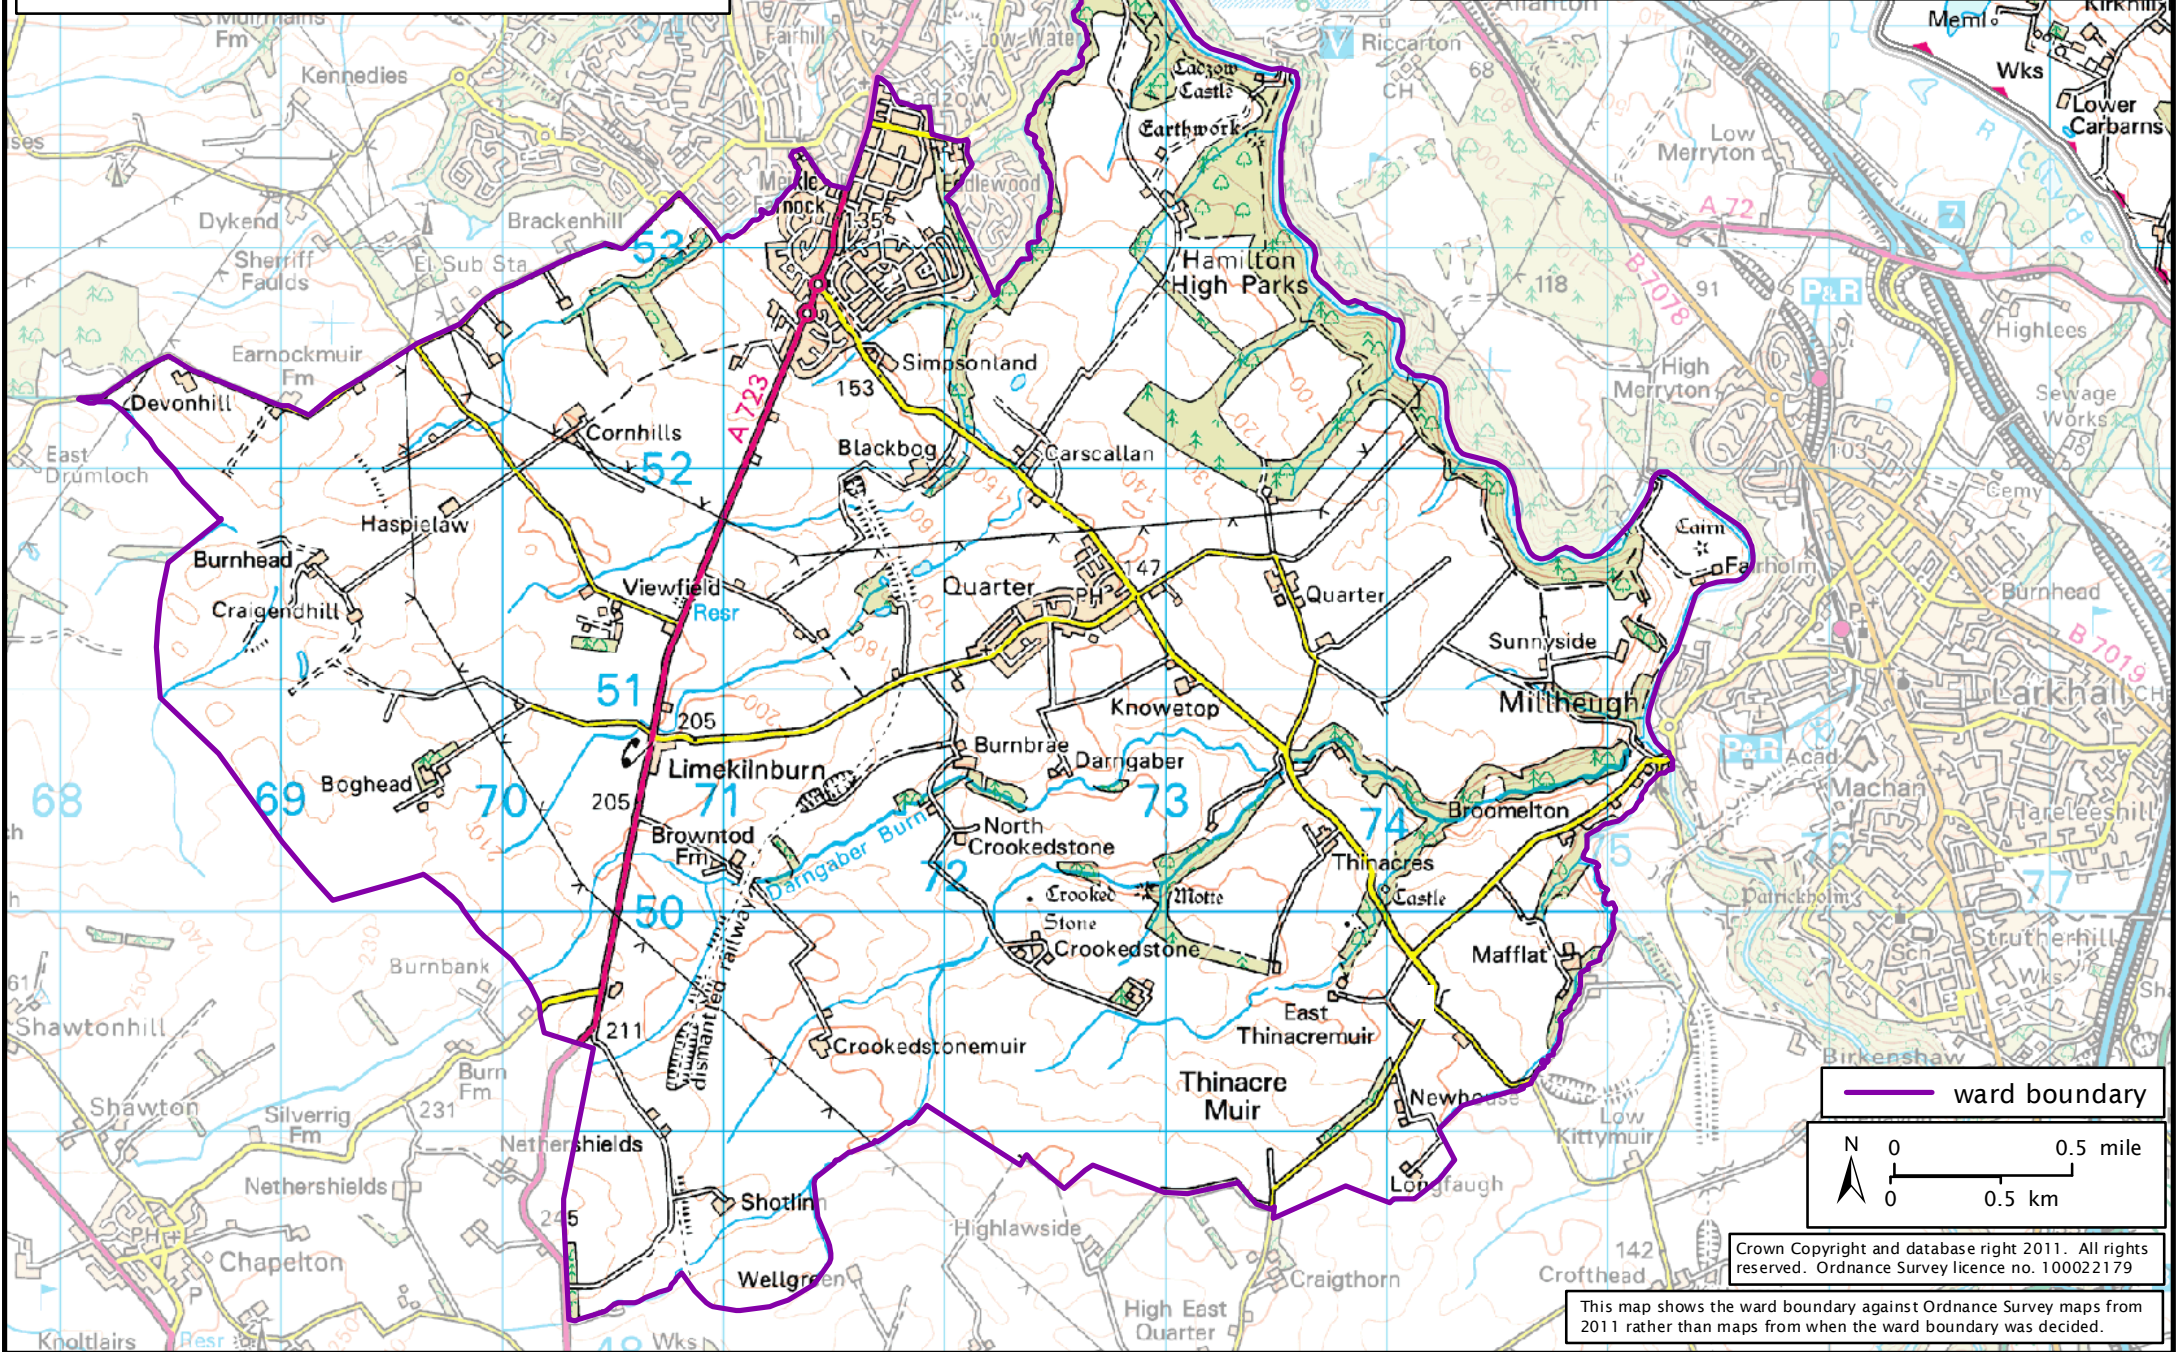

Formation electoral arrangements in 1995
South Lanarkshire council area
Ward 56 - Cadzow

Local Government Boundary Commission for Scotland
Thistle House, 91 Haymarket Terrace, Edinburgh EH12 5HD
Tel: 0131 5387510 Fax: 0131 5387511
email: lgbc@scottishboundaries.gov.uk
web: www.lgbc-scotland.gov.uk/

— ward boundary

N
0 0.5 mile
0 0.5 km

Crown Copyright and database right 2011. All rights reserved. Ordnance Survey licence no. 100022179

This map shows the ward boundary against Ordnance Survey maps from 2011 rather than maps from when the ward boundary was decided.