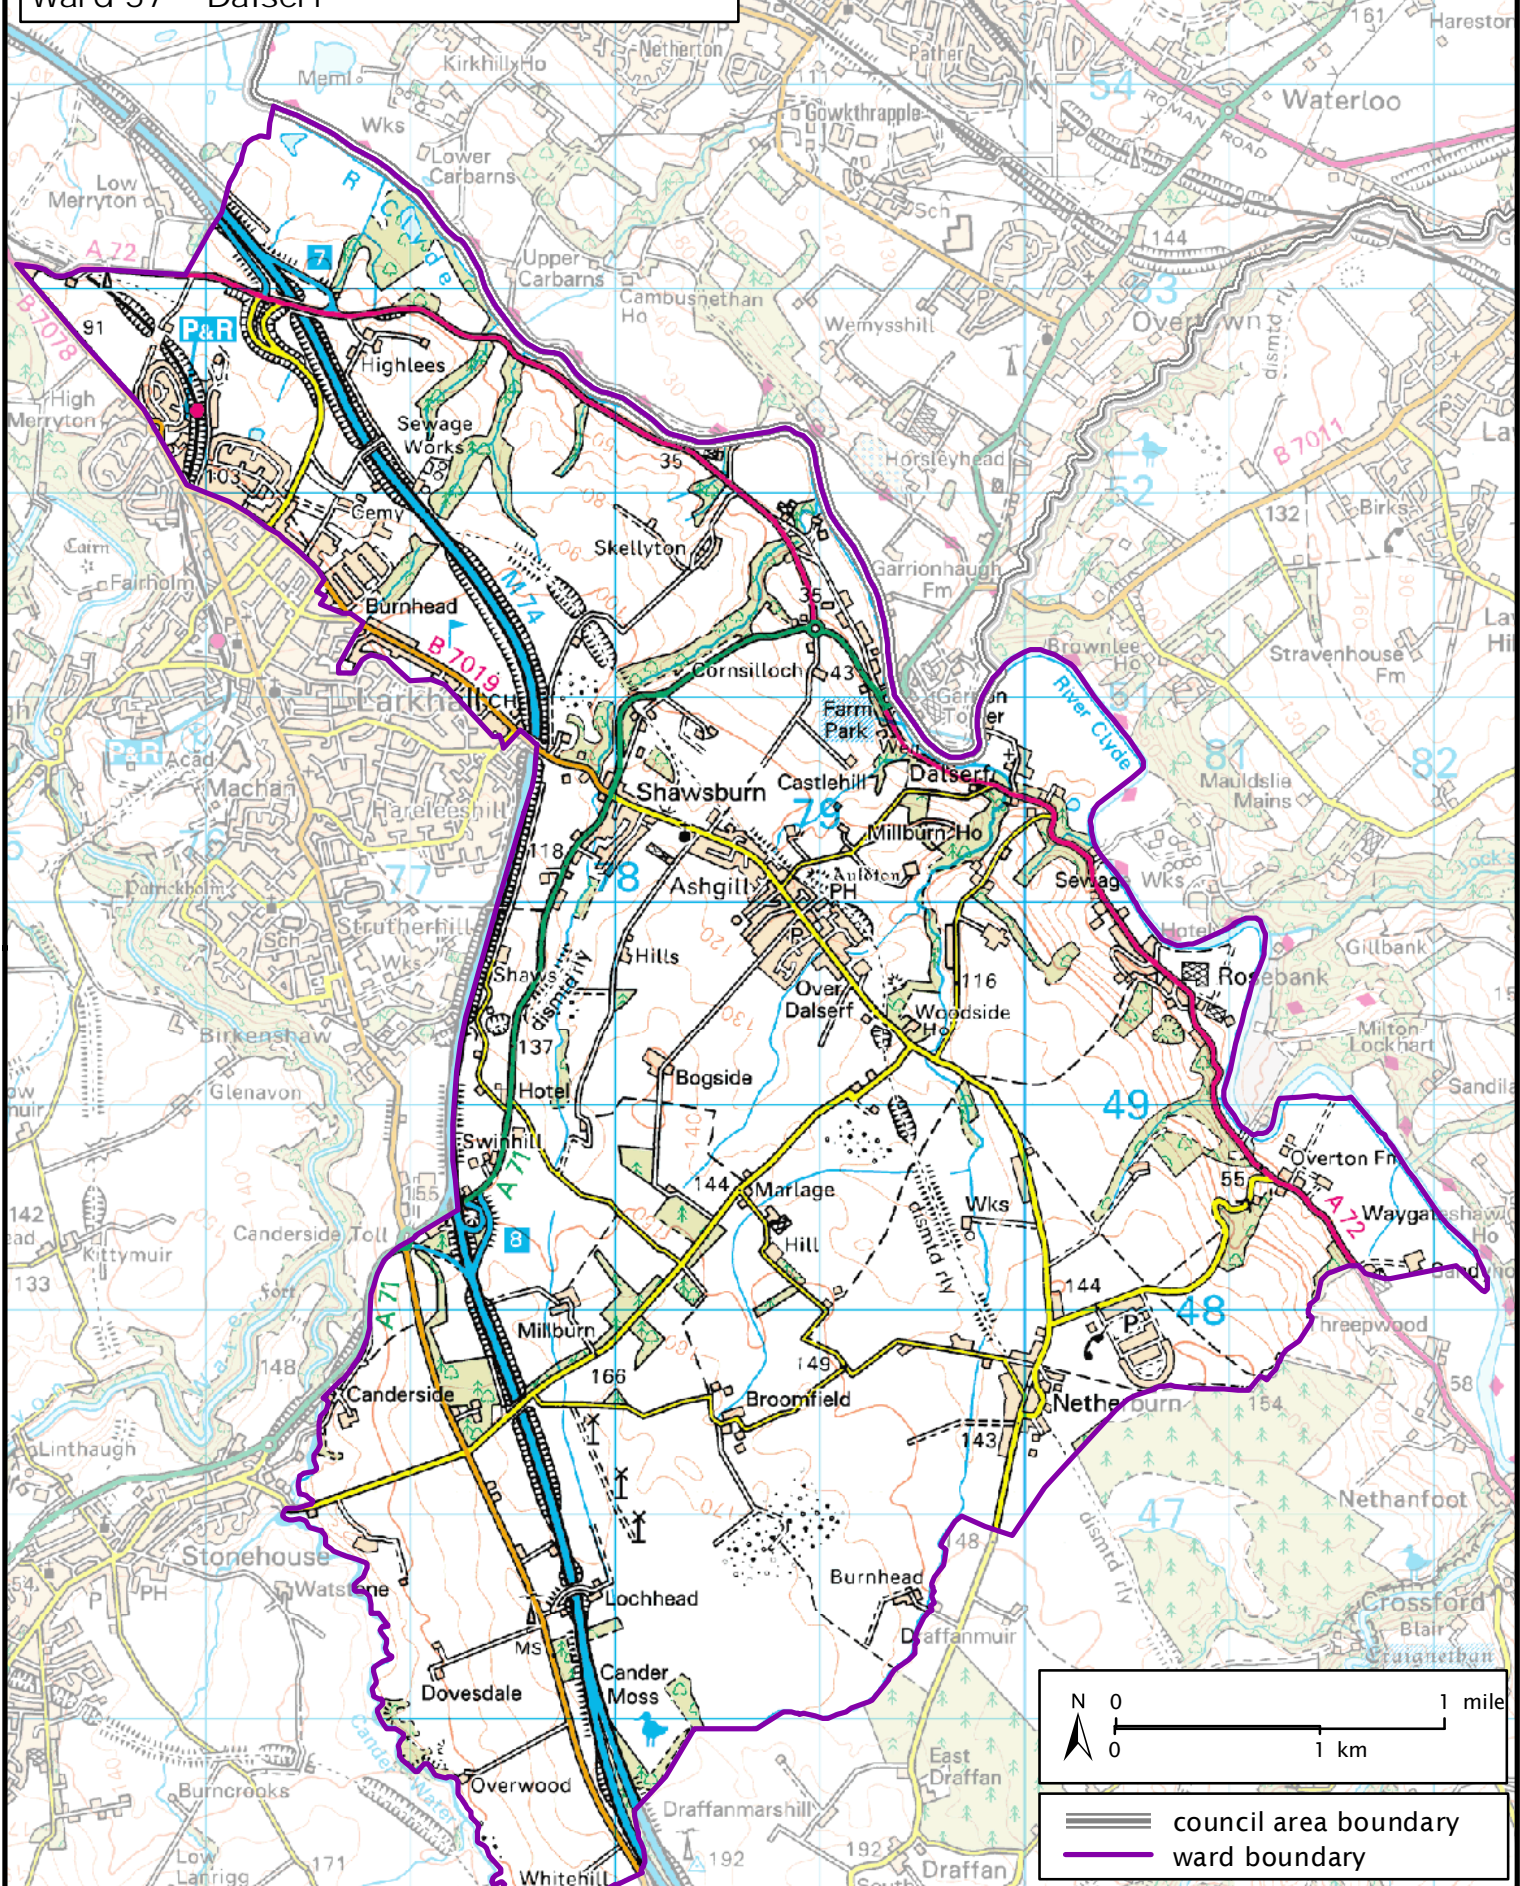

Formation electoral arrangements in 1995
South Lanarkshire council area
Ward 57 - Dalserf

This map shows the ward boundary against Ordnance Survey maps from 2011 rather than maps from when the ward boundary was decided.

Crown Copyright and database right 2011. All rights reserved. Ordnance Survey licence no. 100022179

Local Government Boundary Commission for Scotland
Thistle House, 91 Haymarket Terrace, Edinburgh EH1 2 SHD
Tel: 0131 538 7510 Fax: 0131 538 7511
email: lgbc@scottishboundaries.gov.uk web: www.lgbc-scotland.gov.uk