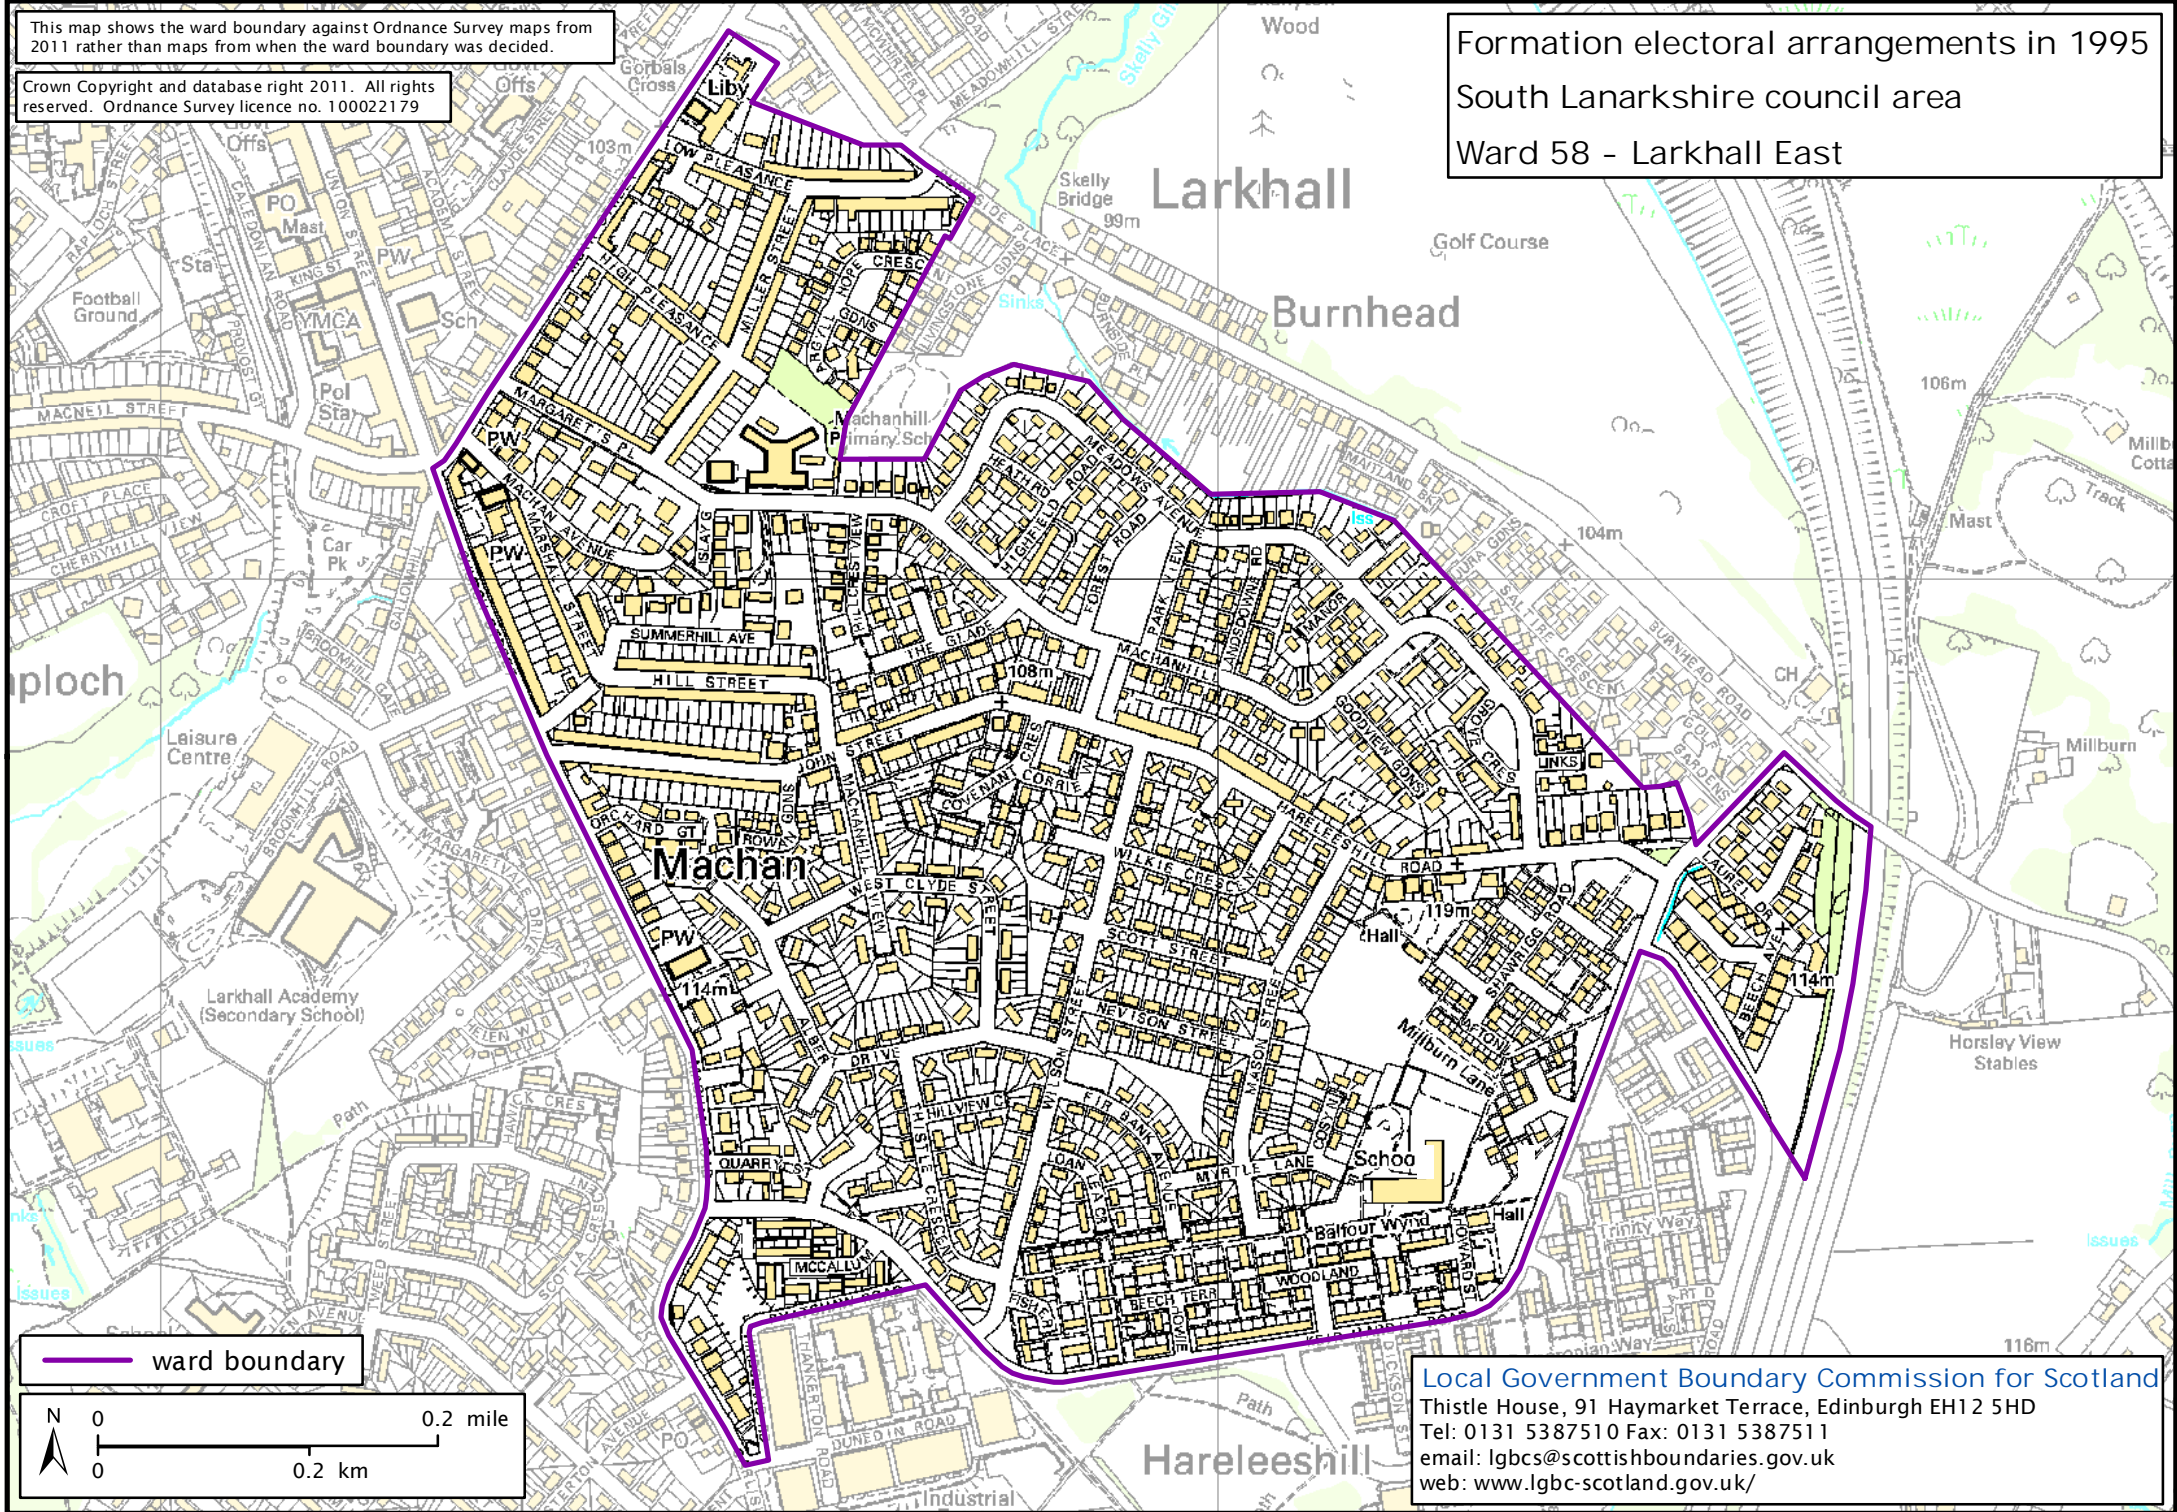

This map shows the ward boundary against Ordnance Survey maps from 2011 rather than maps from when the ward boundary was decided.

Crown Copyright and database right 2011. All rights reserved. Ordnance Survey licence no. 10002179

Formation electoral arrangements in 1995  
South Lanarkshire council area  
Ward 58 - Larkhall East

ward boundary

Local Government Boundary Commission for Scotland  
Thistle House, 91 Haymarket Terrace, Edinburgh EH12 5HD  
Tel: 0131 5387510 Fax: 0131 5387511  
email: [lgbcs@scottishboundaries.gov.uk](mailto:lgbcs@scottishboundaries.gov.uk)  
web: [www.lgbc-scotland.gov.uk/](http://www.lgbc-scotland.gov.uk/)