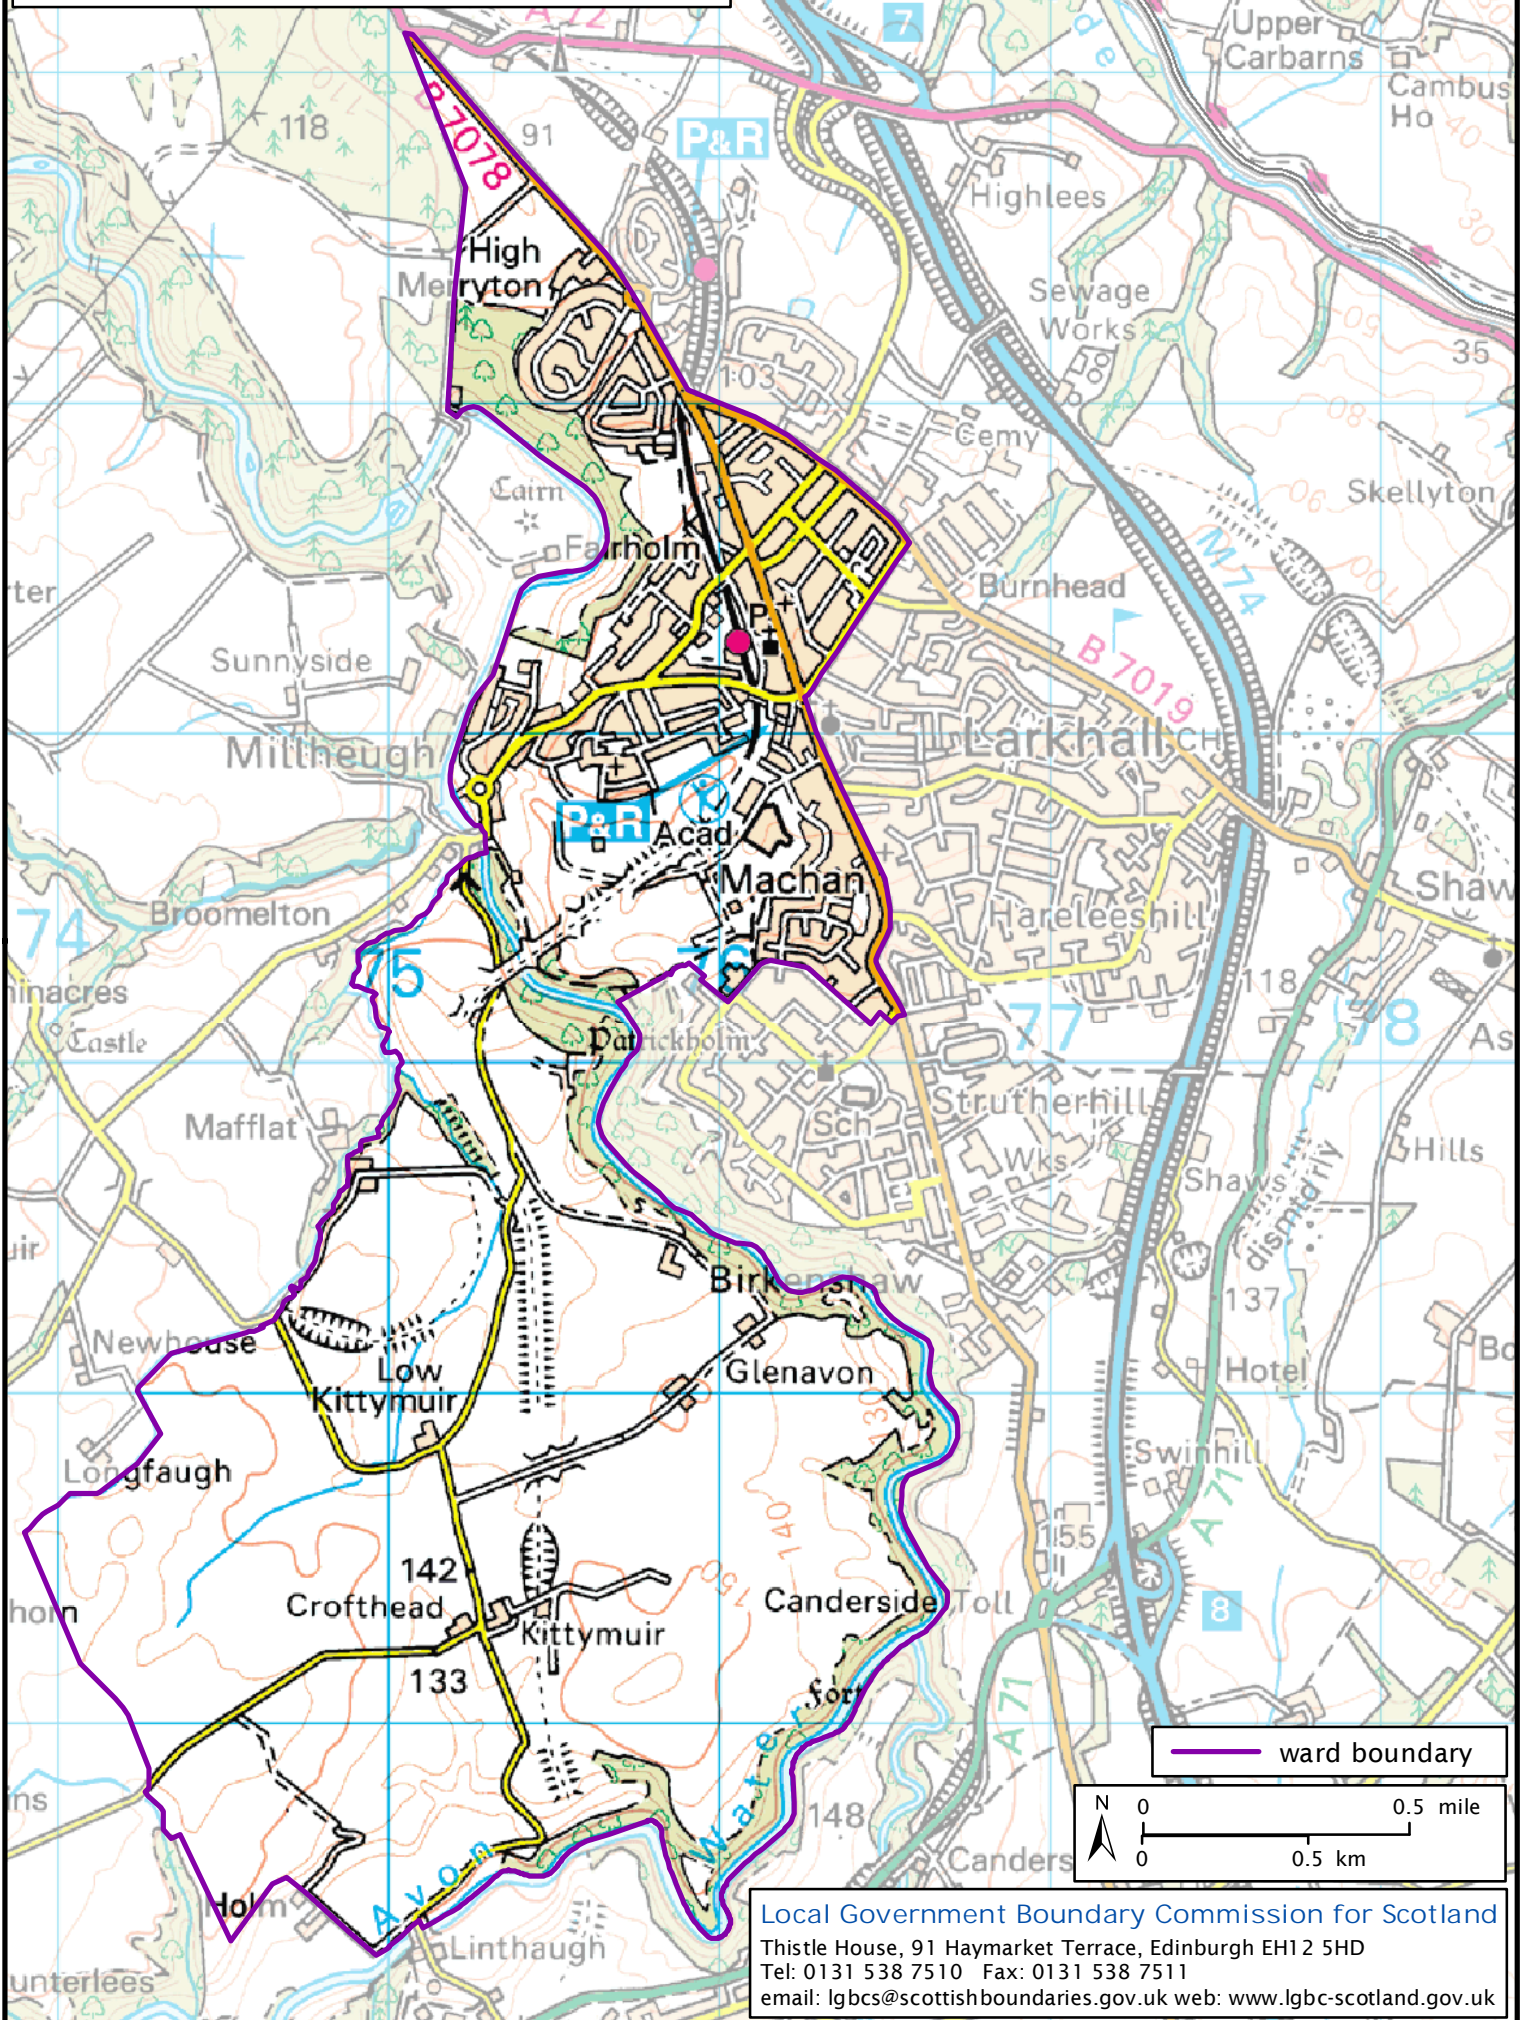

Formation electoral arrangements in 1995
South Lanarkshire council area
Ward 59 - Larkhall West

This map shows the ward boundary against Ordnance Survey maps from 2011 rather than maps from when the ward boundary was decided.

Crown Copyright and database right 2011. All rights reserved. Ordnance Survey licence no. 100022179

Local Government Boundary Commission for Scotland
Thistle House, 91 Haymarket Terrace, Edinburgh EH12 5HD
Tel: 0131 538 7510 Fax: 0131 538 7511
email: lgbcsc@scottishboundaries.gov.uk web: www.lgbc-scotland.gov.uk