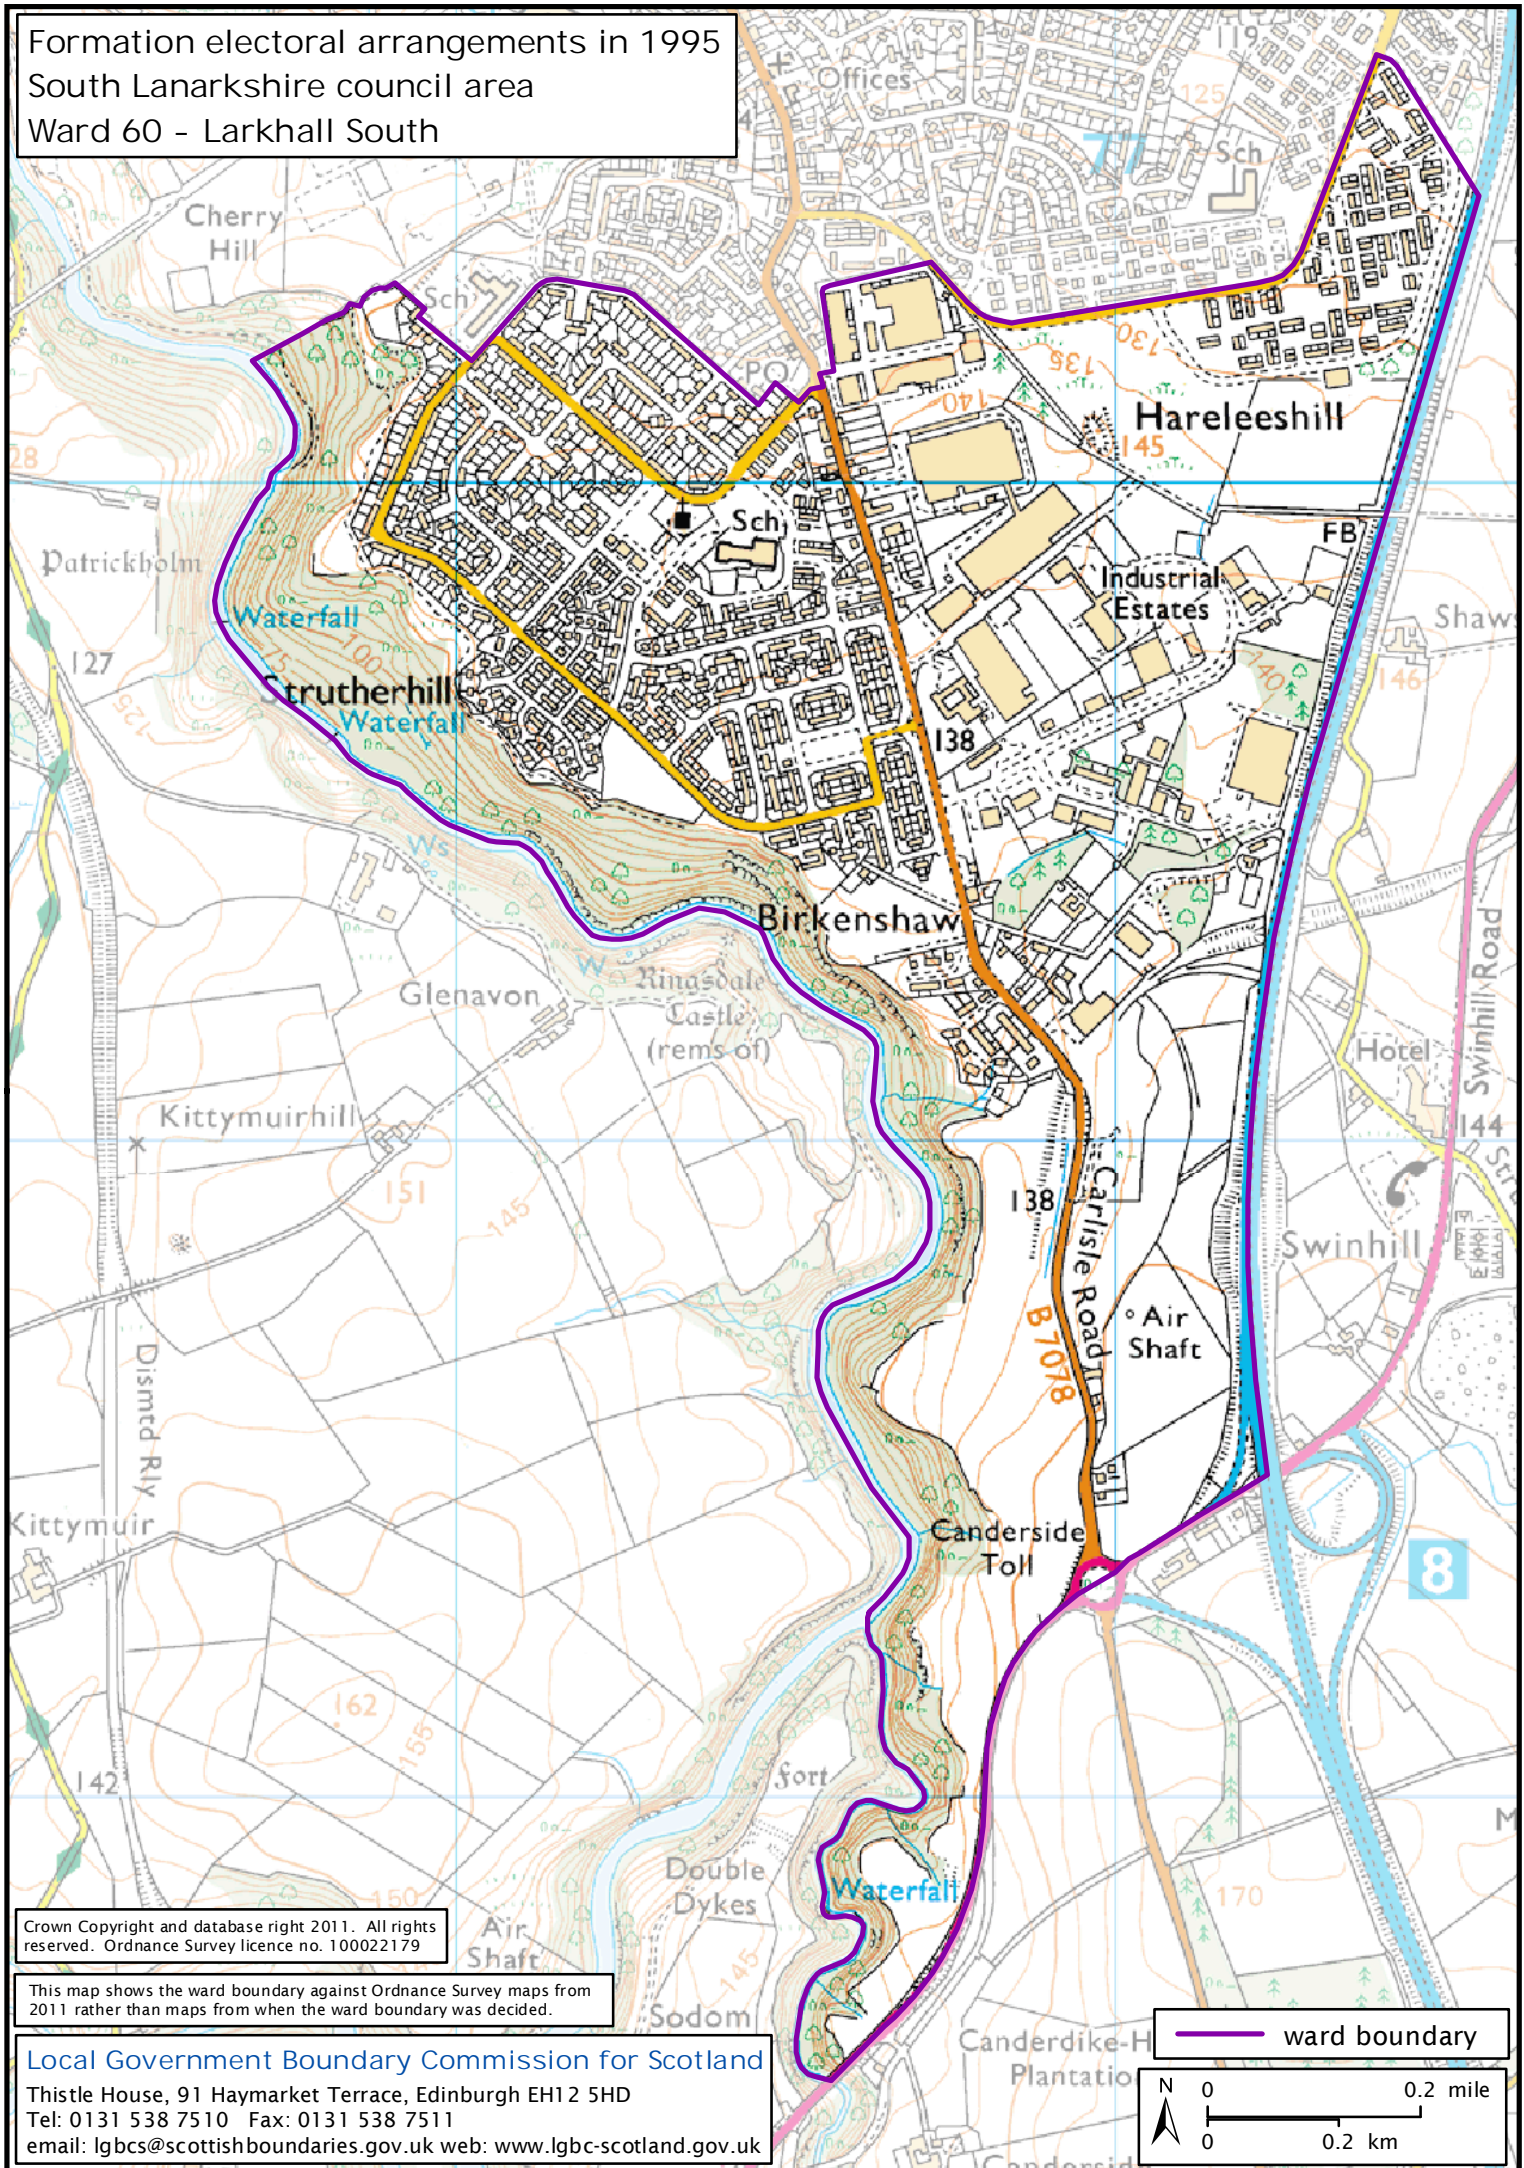

Formation electoral arrangements in 1995
 South Lanarkshire council area
 Ward 60 - Larkhall South

Crown Copyright and database right 2011. All rights reserved. Ordnance Survey licence no. 100022179

This map shows the ward boundary against Ordnance Survey maps from 2011 rather than maps from when the ward boundary was decided.