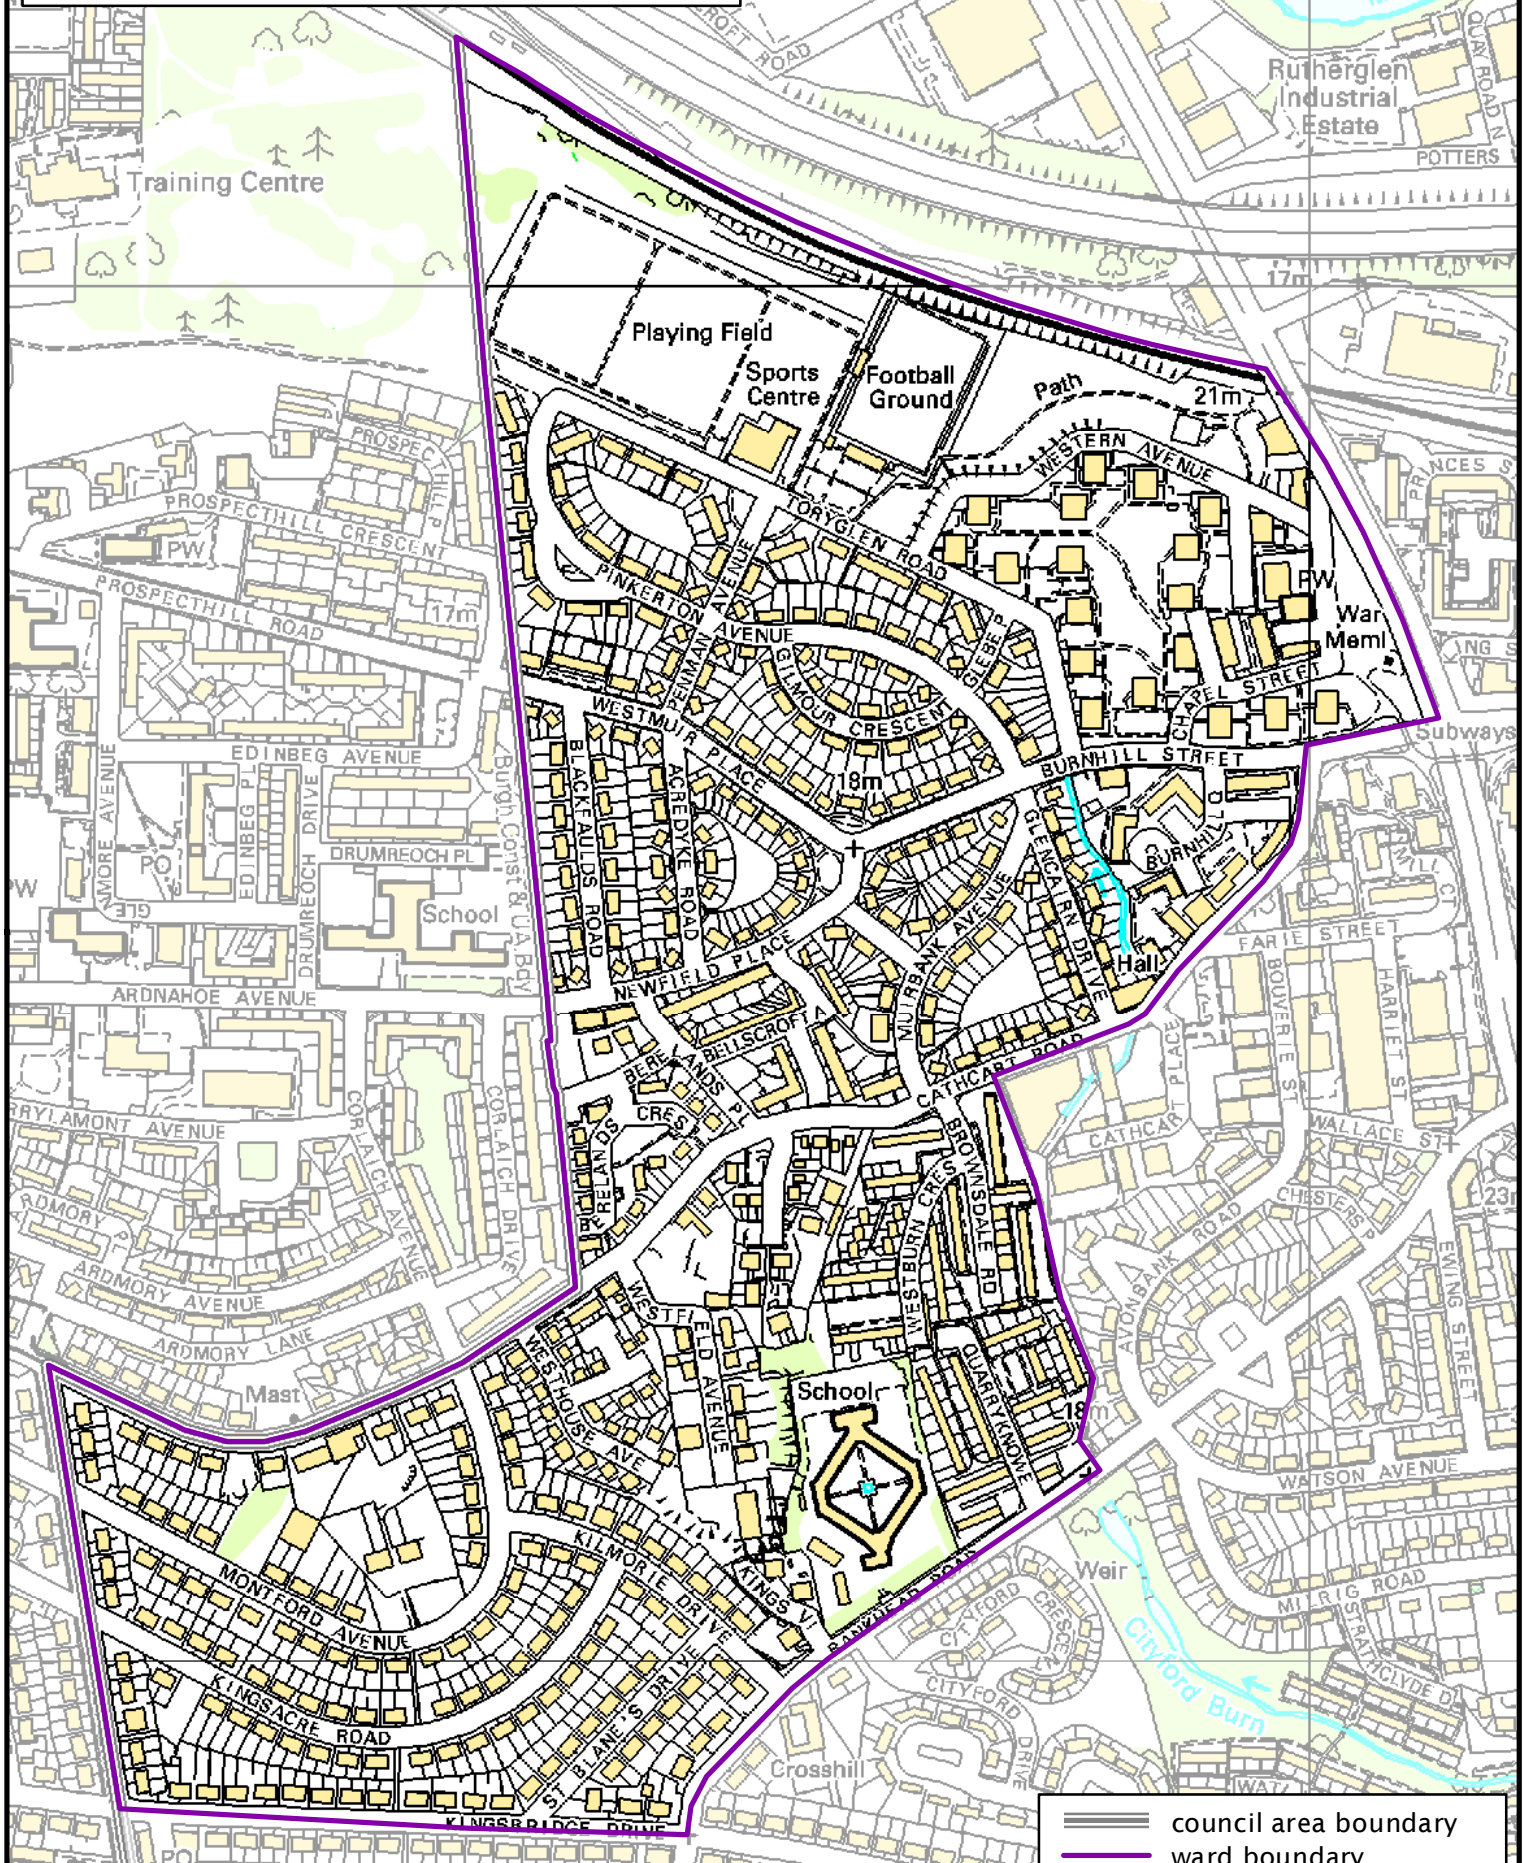

Formation electoral arrangements in 1995

South Lanarkshire council area

Ward 62 - Rutherglen West

This map shows the ward boundary against Ordnance Survey maps from 2011 rather than maps from when the ward boundary was decided.

Crown Copyright and database right 2011. All rights reserved. Ordnance Survey licence no. 100022179

— council area boundary
— ward boundary

Local Government Boundary Commission for Scotland
Thistle House, 91 Haymarket Terrace, Edinburgh EH12 5HD
Tel: 0131 538 7510 Fax: 0131 538 7511
email: lgbc@scottishboundaries.gov.uk web: www.lgbc-scotland.gov.uk