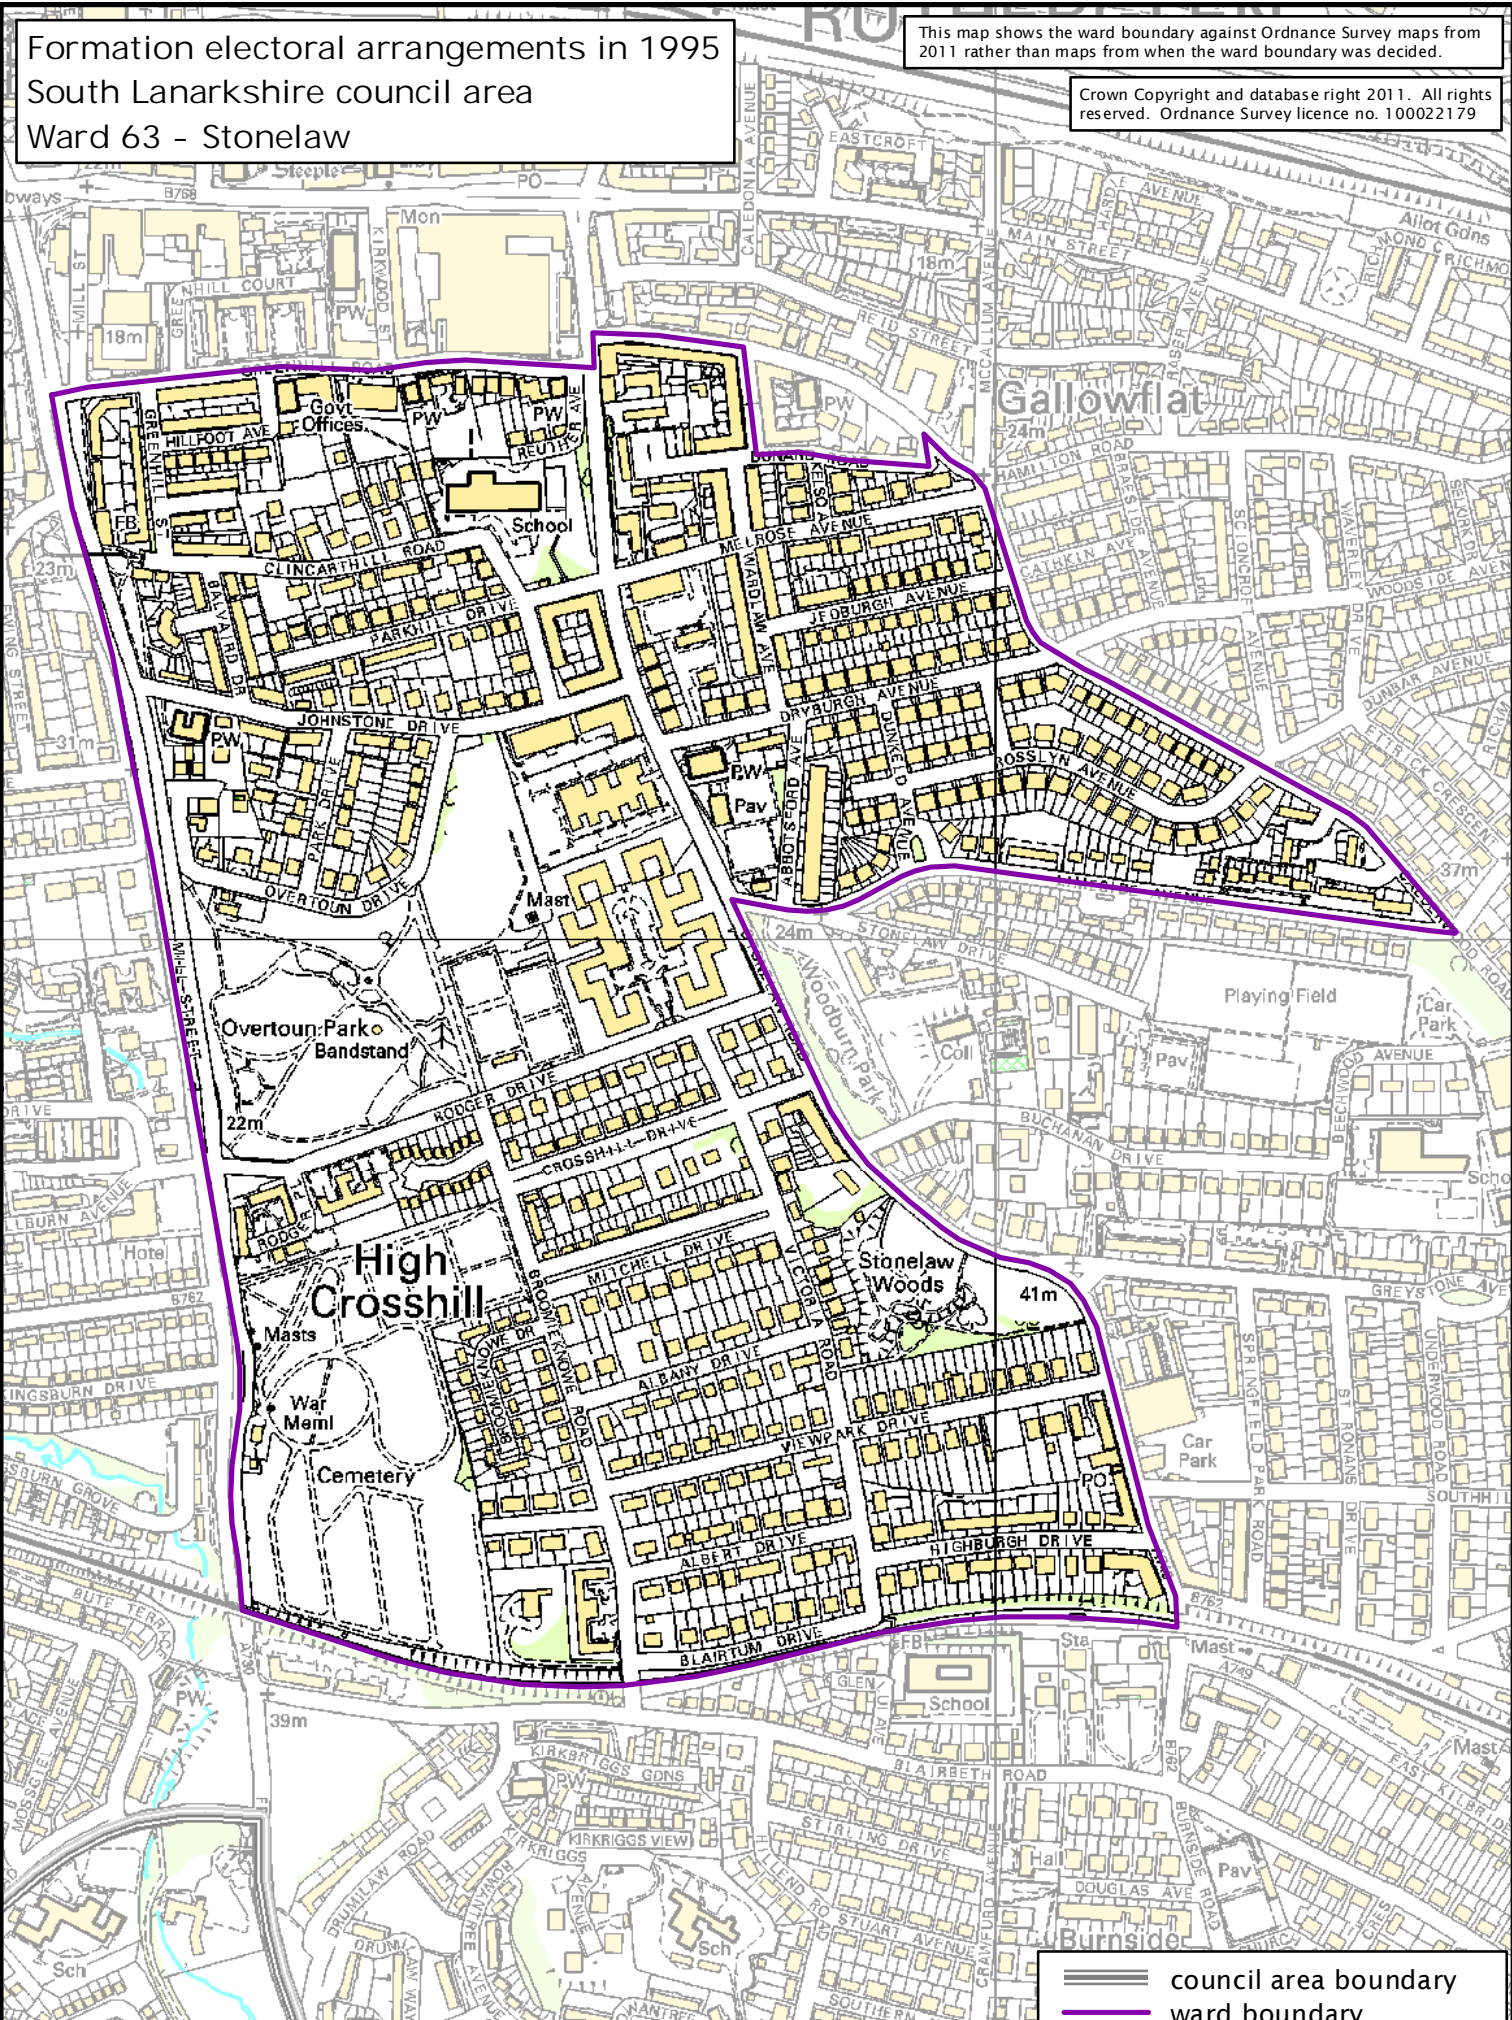

Formation electoral arrangements in 1995
 South Lanarkshire council area
 Ward 63 - Stonelaw

This map shows the ward boundary against Ordnance Survey maps from 2011 rather than maps from when the ward boundary was decided.

Crown Copyright and database right 2011. All rights reserved. Ordnance Survey licence no. 100022179

Local Government Boundary Commission for Scotland
 Thistle House, 91 Haymarket Terrace, Edinburgh EH12 5HD
 Tel: 0131 538 7510 Fax: 0131 538 7511
 email: lgbc@scottishboundaries.gov.uk web: www.lgbc-scotland.gov.uk