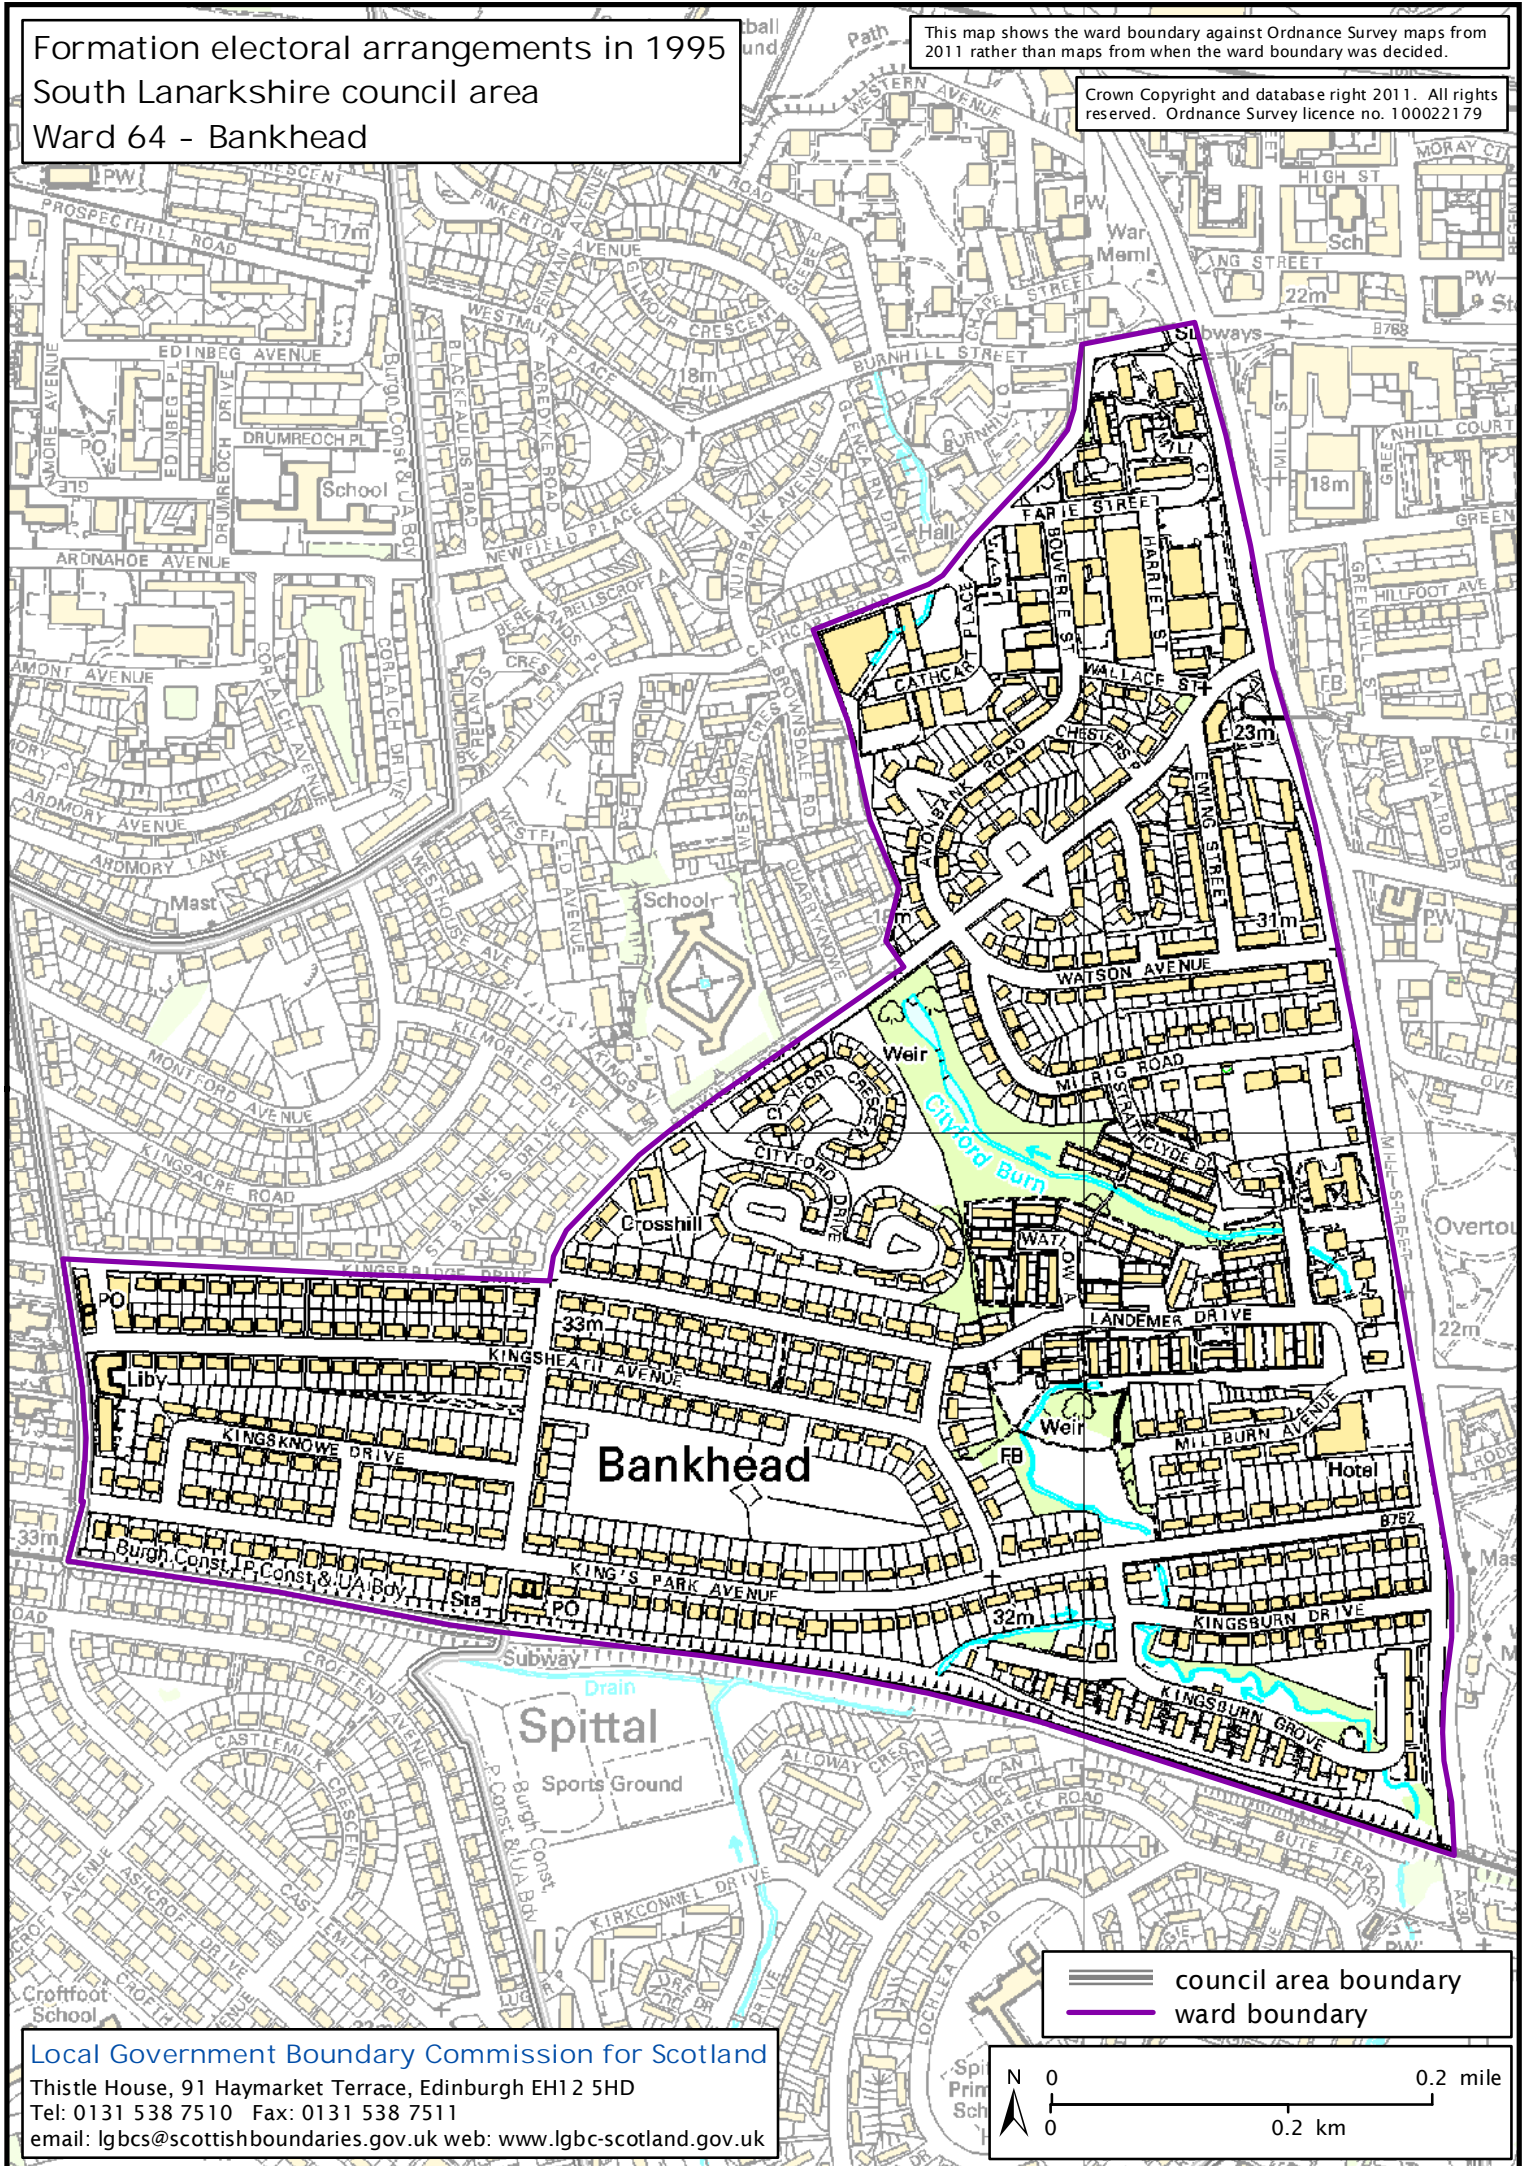

Formation electoral arrangements in 1995

South Lanarkshire council area

Ward 64 - Bankhead

This map shows the ward boundary against Ordnance Survey maps from 2011 rather than maps from when the ward boundary was decided.

Crown Copyright and database right 2011. All rights reserved. Ordnance Survey licence no. 10002179

— council area boundary
— ward boundary

Local Government Boundary Commission for Scotland
Thisle House, 91 Haymarket Terrace, Edinburgh EH12 5HD
Tel: 0131 538 7510 Fax: 0131 538 7511
email: lgbcscottishboundaries.gov.uk web: www.lgbc-scotland.gov.uk