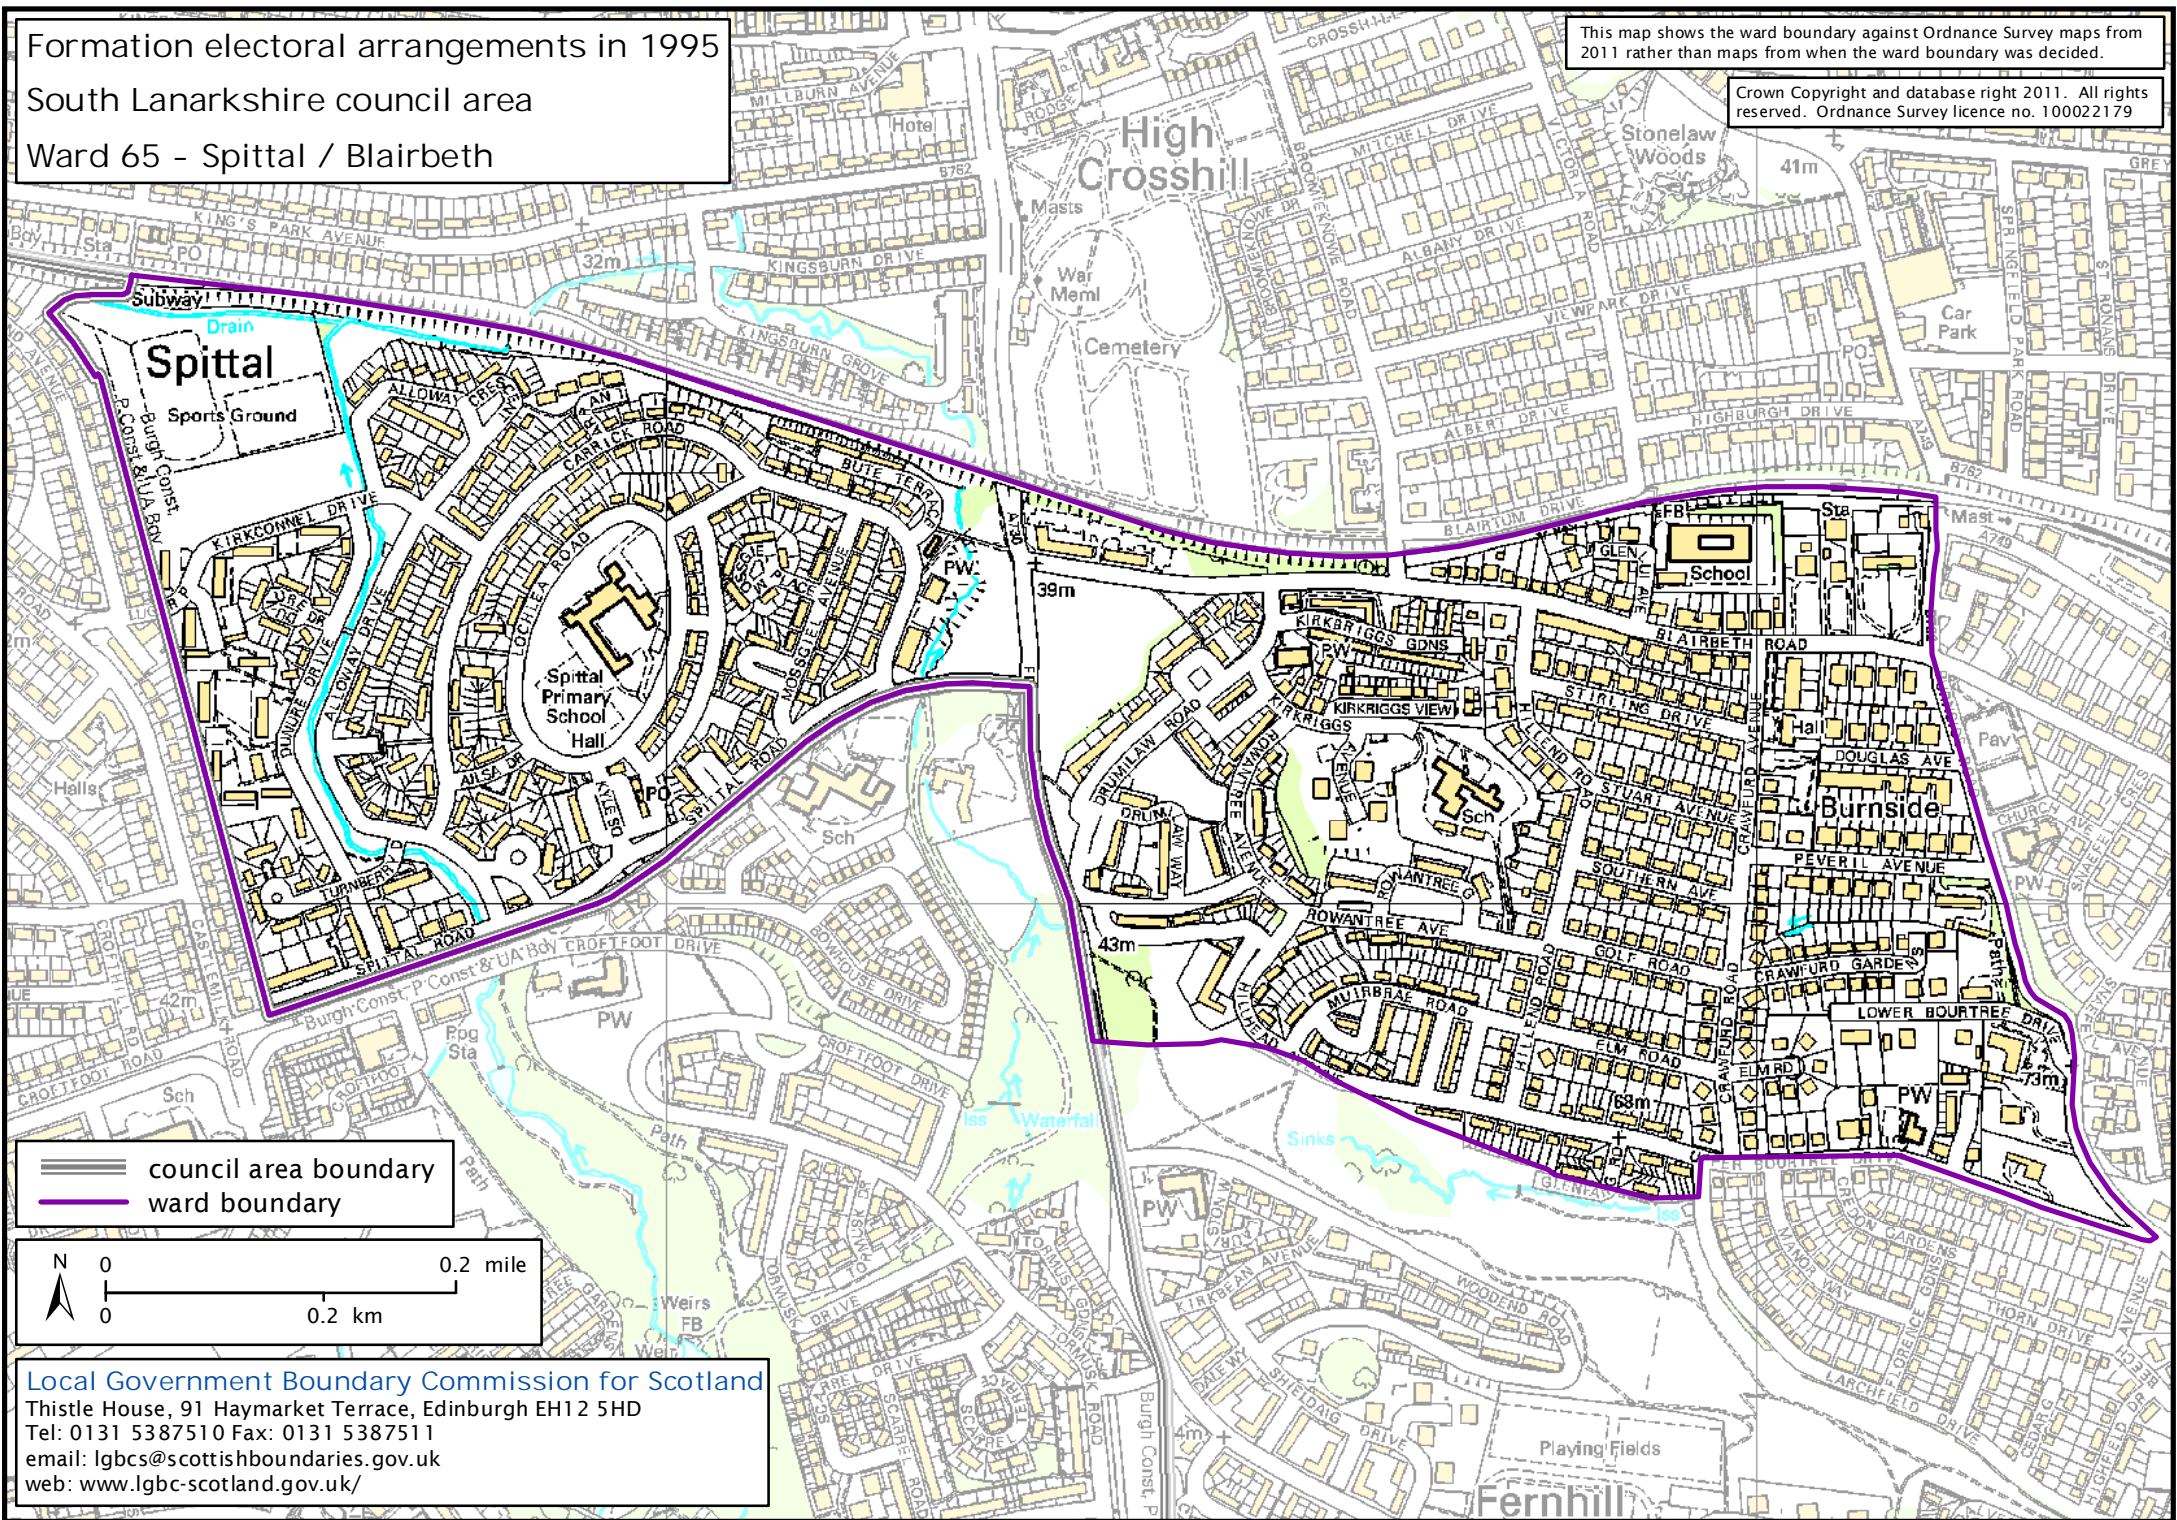

Formation electoral arrangements in 1995

South Lanarkshire council area

Ward 65 - Spittal / Blairbeth

This map shows the ward boundary against Ordnance Survey maps from 2011 rather than maps from when the ward boundary was decided.

Crown Copyright and database right 2011. All rights reserved. Ordnance Survey licence no. 100022179

— council area boundary
— ward boundary

Local Government Boundary Commission for Scotland
Thistle House, 91 Haymarket Terrace, Edinburgh EH12 5HD
Tel: 0131 5387510 Fax: 0131 5387511
email: lgbc@scottishboundaries.gov.uk
web: www.lgbc-scotland.gov.uk/