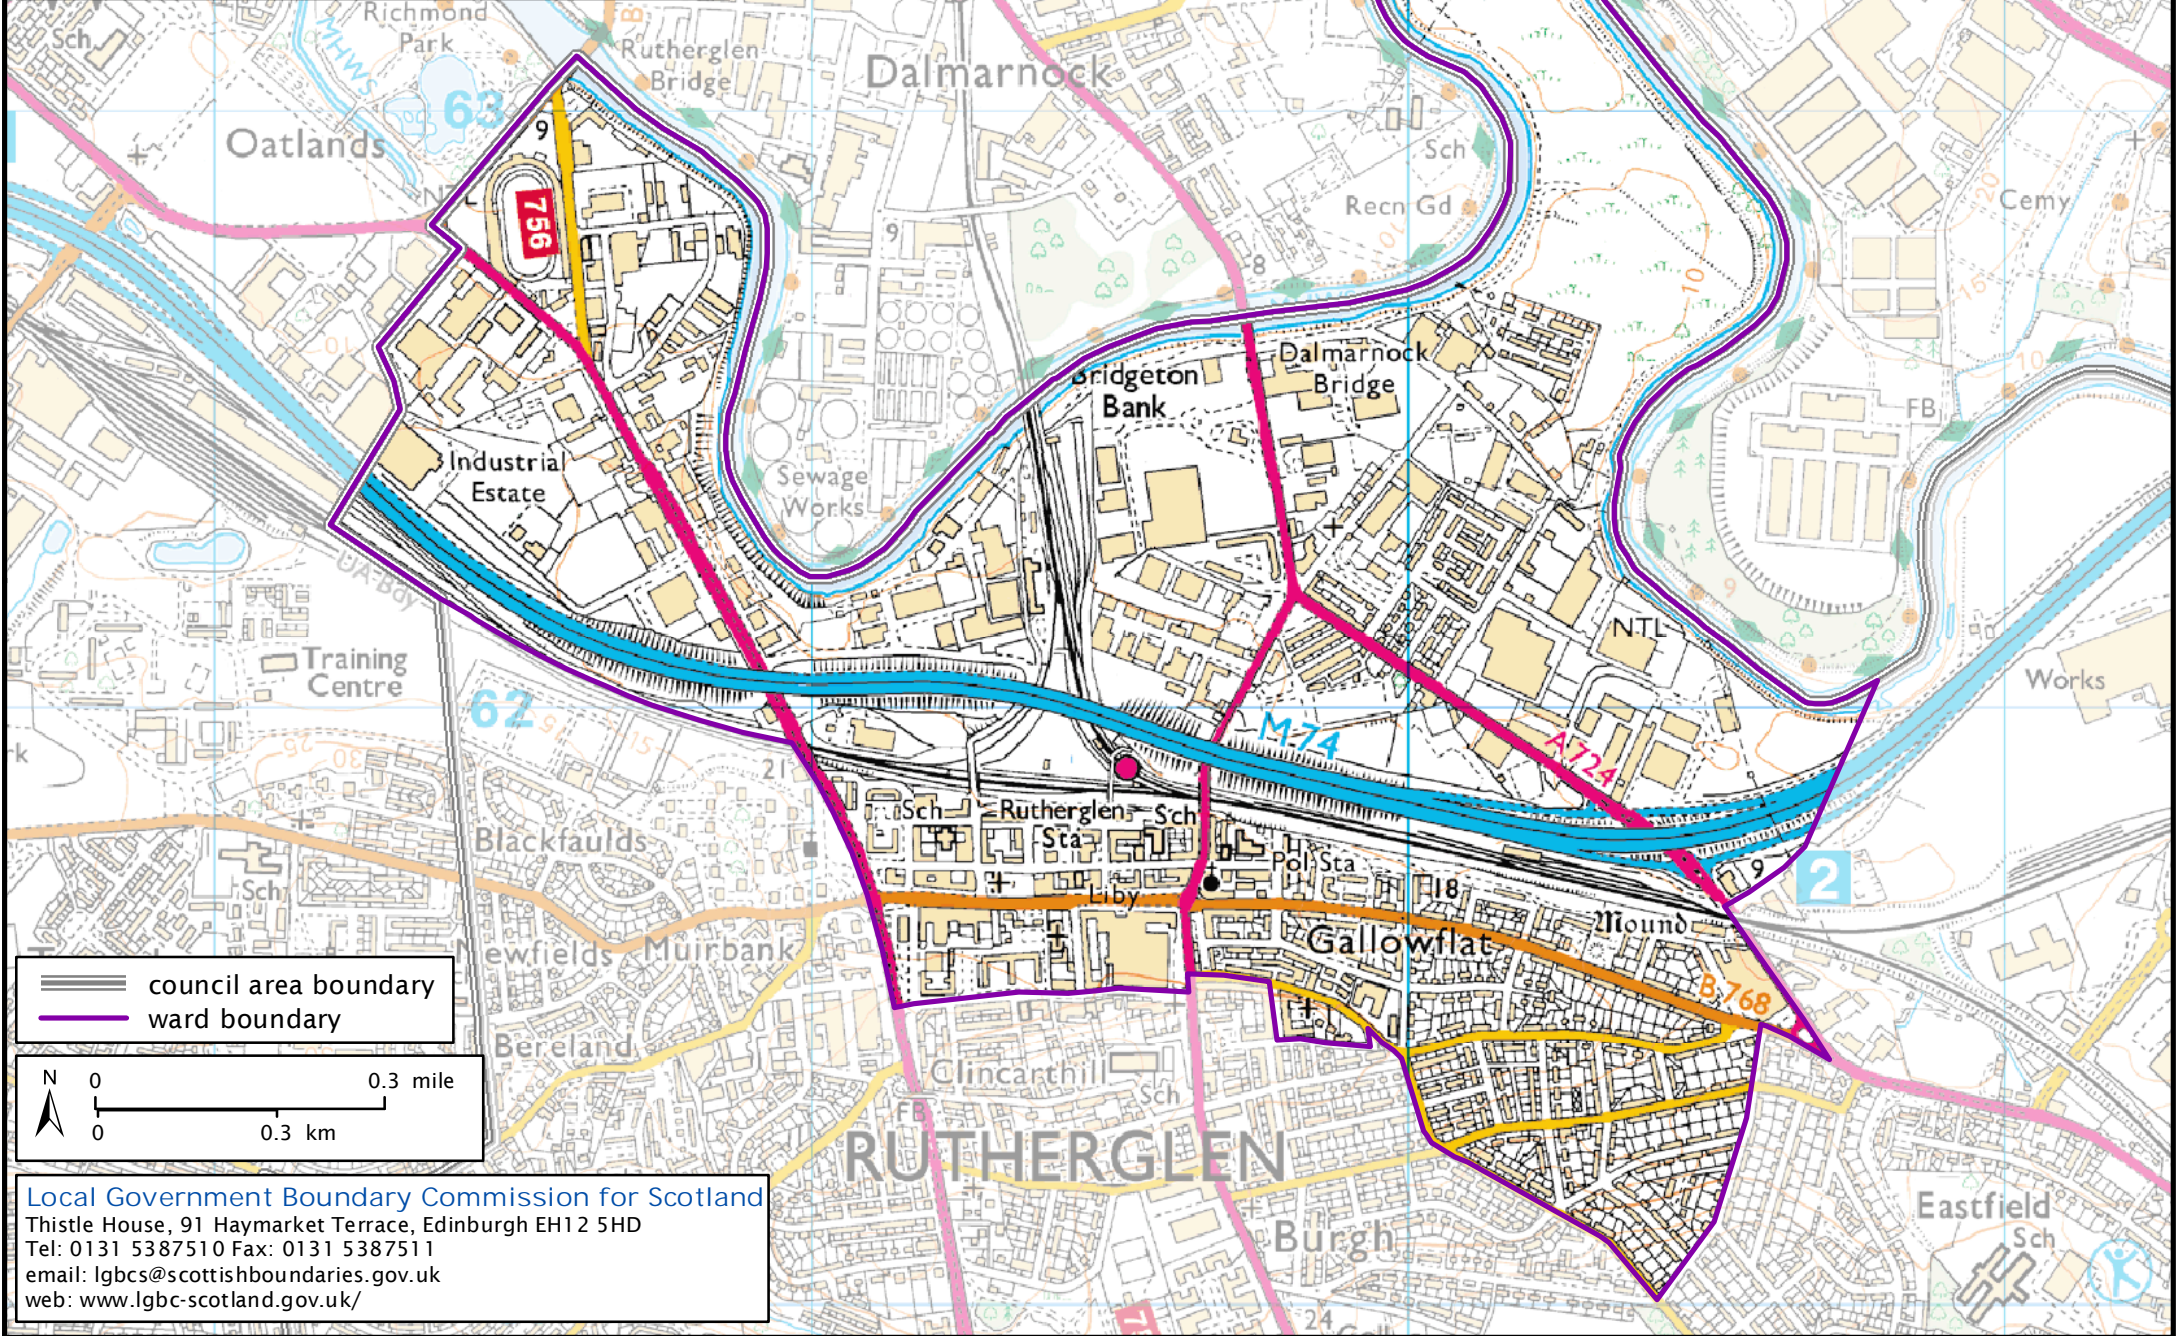

Formation electoral arrangements in 1995

South Lanarkshire council area

Ward 66 - Burgh

This map shows the ward boundary against Ordnance Survey maps from 2011 rather than maps from when the ward boundary was decided.

Crown Copyright and database right 2011. All rights reserved. Ordnance Survey licence no. 100022179

— council area boundary
— ward boundary

Local Government Boundary Commission for Scotland
Thistle House, 91 Haymarket Terrace, Edinburgh EH12 5HD
Tel: 0131 5387510 Fax: 0131 5387511
email: lgbc@scottishboundaries.gov.uk
web: www.lgbc-scotland.gov.uk/